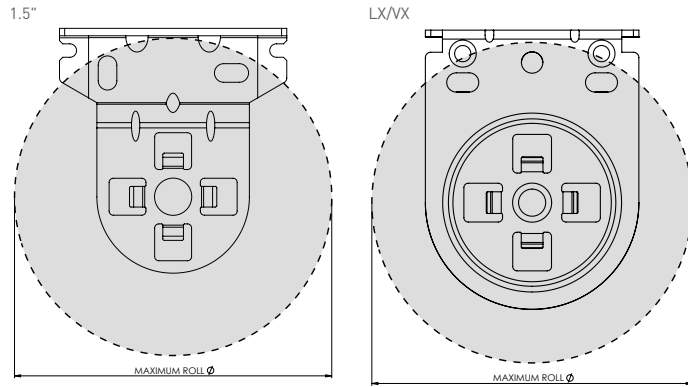

PRODUCT OPTIONS

Economy Idler

S45 Roller Shade  
(refer catalog)

Mounting Rail

USE VX/LX BRACKETS

**SPECIFICATIONS**

**MAX ROLL**

MAXIMUM ROLL SIZE CHART		
1.5" Bracket	78mm	3.071"
VX/LX withOUT Mounting Rail	78mm	3.071"
VX/LX with Mounting Rail	72mm	2.835"

**DEDUCTION**

CONTROL TYPE	CONTROL END		LIMITER END		
	With Covers	WithOUT Covers	With Covers	WithOUT Covers	
1.5"	1.5" + SL Bracket	18mm [0.71"]	16mm [0.63"]	20mm [0.79"]	18mm [0.71"]
	Cassette 100/120	15mm [0.59"]	13mm [0.51"]	21mm [0.83"]	18mm [0.71"]
S45	VX/LX	15mm [0.59"]	14mm [0.55"]	19mm [0.75"]	18mm [0.71"]
	CF90	18mm [0.71"]		22mm [0.87"]	

**SYSTEM CAPACITY**

DROP	WIDTH																	ft	
	2	3	4	5	6	7	8	9	10	11	12	13	14	15	16	17	18		
ft	m	0.6	0.8	1.0	1.2	1.4	1.6	1.8	2.0	2.2	2.4	2.6	2.8	3.0	3.2	3.4	3.6	3.8	4.0
2	0.6																		
	0.8																		
	1.0																		
4	1.2																		
	1.4																		
	1.6																		
6	1.8																		
	2.0																		
	2.2																		
8	2.4																		

\*Minimum Blind Width = 660mm [26"]

**TUBE SPECS**

USA

AU/EU

**1-1/2" Rollease Tube + M/P Tape**

Code: RTEA4T  
 OD: 38.6mm [1.5"]  
 Length: 3.7m [12ft], 4.9m [16ft]

**1-1/2" Rollease Tube + M/P Tape**

Code: RTEA-4T05-000LLL  
 OD: 38.6mm [1.5"]  
 Length: 5.8m [19.029ft]