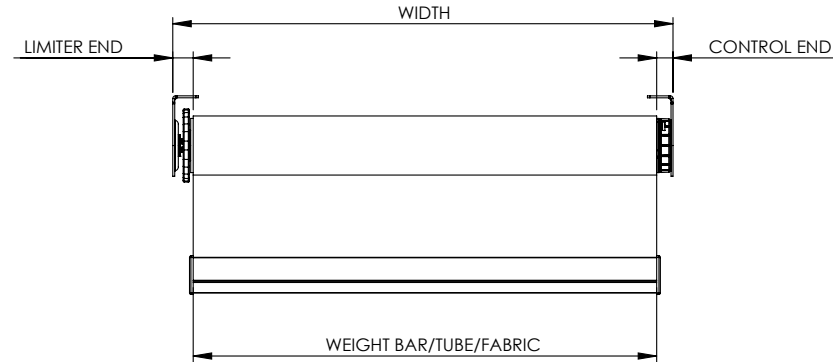

PRODUCT OPTIONS

Economy Idler

S45 Roller Shade  
(refer catalog)

Mounting Rail

USE VX/LX BRACKETS

**SPECIFICATIONS**

**MAX ROLL**

MAXIMUM ROLL SIZE CHART		
1.5" Bracket	78mm	3.071"
VX/LX withOUT Mounting Rail	78mm	3.071"
VX/LX with Mounting Rail	72mm	2.835"

**DEDUCTION**

CONTROL TYPE	CONTROL END		LIMITER END		
	With Covers	WithOUT Covers	With Covers	WithOUT Covers	
1.5"	1.5" + SL Bracket	18mm [0.71"]	16mm [0.63"]	20mm [0.79"]	18mm [0.71"]
	Cassette 100/120	15mm [0.59"]	13mm [0.51"]	21mm [0.83"]	18mm [0.71"]
S45	VX/LX	15mm [0.59"]	14mm [0.55"]	19mm [0.75"]	18mm [0.71"]
	CF90	18mm [0.71"]		22mm [0.87"]	