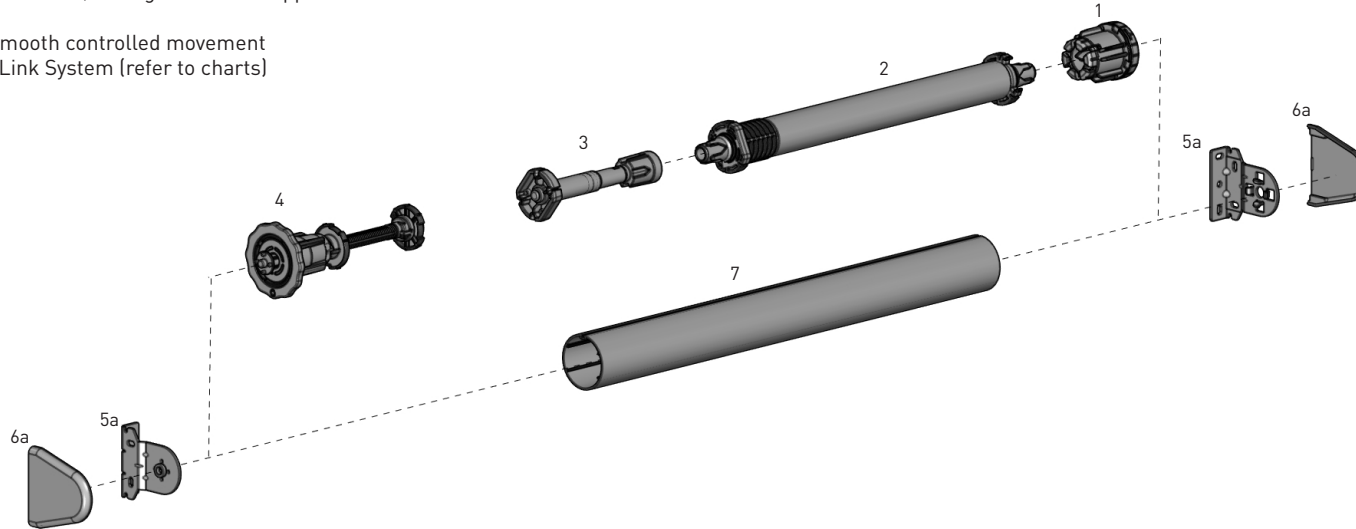

EASY SPRING ULTRA

Rollease Acmeda Easy Spring Ultra single roller system offers a high quality, aesthetically pleasing and technologically advanced spring controlled solution. The blind will open to your preferred top location in a smooth and controlled motion, with one simple touch.

**AESTHETIC FEATURES**

- Minimal light gaps
- Color matched bracket covers provide a neat overall finish
- Round enclosed headbox

**PRODUCTION / ASSEMBLY FEATURES**

- Pre-tensioning through Spring Head Control
- Single Top Limit Setting function, simple and intuitive to set the limit
- Color coded LH & RH hardware for quick & easy assembly
- Universal Single Stop Limiter for both orientations

**FUNCTIONAL BENEFITS**

- Auto-rise functionality with manual lowering
- Top limit setting for an easy user experience
- Can be installed onto wall, ceiling & inside fix applications
- Patent protected
- Decelerator for smooth controlled movement
- Compatible with Link System (refer to charts)

SYSTEM INDEX

1	Spring Control
	RB12-3200-xxx0xx - 1.5"/S45
2	Booster Uni.
	RB12-xx00-2690xx - 1.5"/S45 Short
	RB12-xx01-0690xx - 1.5"/S45 Light
	RB12-xx02-3380xx - 1.5"/S45 Standard
	RB12-4503-050045 - S45 Heavy Duty
3	Booster Decelerator
	RB12-7102-xxx2xx - 1.5"/S45 RH
	RB12-7101-xxx1xx - 1.5"/S45 LH
4	Limiter - Single Stop   Universal
	RB12-6000-xxx0xx - 1.5"/S45
5a	Skyline STD Bracket - Single Stop Limiter 1.5"
	RB12-2501-xxx038
b	Single Stop Limit LX Bracket
	RB12-2503-xxx040
c	1.5" Cassette Brackets
	RB12-2502-xxx038
6a	Skyline Bracket Cover
	SLBCxx
b	VX/LX Bracket Cover Caps   S40/45
	RB08-4151-xxx040
7a	Rollease Tube + M/P Tape   38mm
	RTEA-4T05-000580
b	T-Spline Aluminium Tube   S45
	RB93-044x-000580