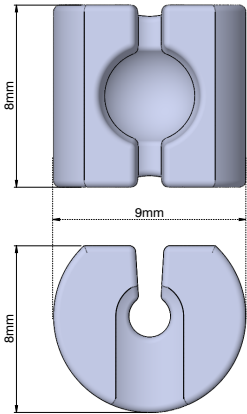

CHAIN STOP BARREL

OVERVIEW

Acmeda has designed a new chain stop device, providing a firmer secure fitment and an improved overall performance.

FEATURES & BENEFITS

- Clear polycarbonate barrel ensuring compatibility with a variety of colours
- Square edge design provides improved stopping performance with mechanisms
- Refined ball chain allowances providing a firmer fit to ensure impact resistance

Diagram outlining measurements;

Chain Stop Barrel

CODE: **VA92-1010-000008**

COLOUR: clear 000

PACK: 1,000 | 10,000 Pieces

USE WITH: #10 Rotation Chain - Metal or Plastic