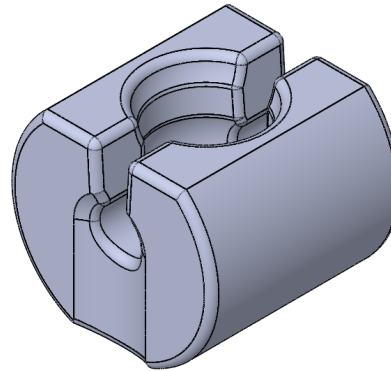

CHAIN STOP BARREL

OVERVIEW

Acmeda has designed a new chain stop device, providing a firmer secure fitment and an improved overall performance.

FEATURES & BENEFITS

- Clear polycarbonate barrel ensuring compatibility with a variety of colours
- Square edge design provides improved stopping performance with mechanisms
- Refined ball chain allowances providing a firmer fit to ensure impact resistance

Diagram outlining measurements;

Chain Stop Barrel

CODE: **VA92-1010-000008**

COLOUR: clear 000

PACK: 1,000 | 10,000 Pieces

USE WITH: #10 Rotation Chain - Metal or Plastic