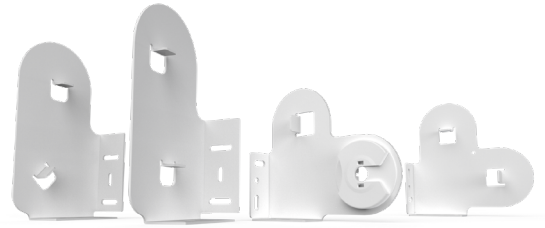

# BRACKETS | DOUBLE

## FEATURES & BENEFITS

- Combine sheer fabric and block-out fabric in one installation.
- Ultimate privacy while still allowing light into any given room.
- Easy-Lock assembly to simplify installation.
- Available in multiple configurations for every application.
- HD Adapter increases the standard bracket's strength for larger motors.

## TECHNICAL DATA

*\*SLIM PROFILE BRACKETS REQUIRE FIXED GUIDE RB07 CHAIN CONTROL*

Rollease Acmeda recommends Slim Profile double brackets use the RB07 Chainwinder in the top position. The RB07 chainguard extends past the chainwinder housing, minimising chain contact with the bottom chainwinder. Please note, there are different deductions for each chainwinder.

*INCREASED DOUBLE BRACKET CAPACITY WITH THE HD ADAPTER*

The HD Adapter is required for all 3.0Nm and 6.0Nm motors.

			MAX ROLL SIZE (x2)								
			WINDER	MOTOR	MOTOR & HD ADAPTER	SPRINGS	IDLER	UPGRADE			
			RB07/08	RB09	1.1Nm/2.0Nm 5V	3.0Nm 12V	6.0Nm AC	ESU / ESW	RB07/08	RB09	EASY-LINK
<b>SLIM PROFILE TOP FRONT</b>		Top Front configured brackets use front over-rolled fabric to conceal both rolls. The Top Front chain control is installed on a 45° angle for improved operating experience.	70mm	✓	✓	✓	✓	✓	✓	✓	✓
<b>SLIM PROFILE TOP BACK</b>		Slim profile bracket has both controls located on the same side to minimise footprint in living space. Top Back configured brackets have the back roll at the top for optimum light blocking.	70mm	✓	✓	✓	✓	✓	✓	✓	✓
<b>SQUARE-X</b>		Square profile bracket with both tube controls located on the same bracket side.	70mm	✓	✓	✓	✓	✓	✓	✓	✓
<b>SLIM-LINE-X</b>		Square profile bracket with controls located on the opposite sides. Separating one chain control to each side simplifies operation for the user.	65mm	✓	✓	✓	✓	✓	✓	✓	✓