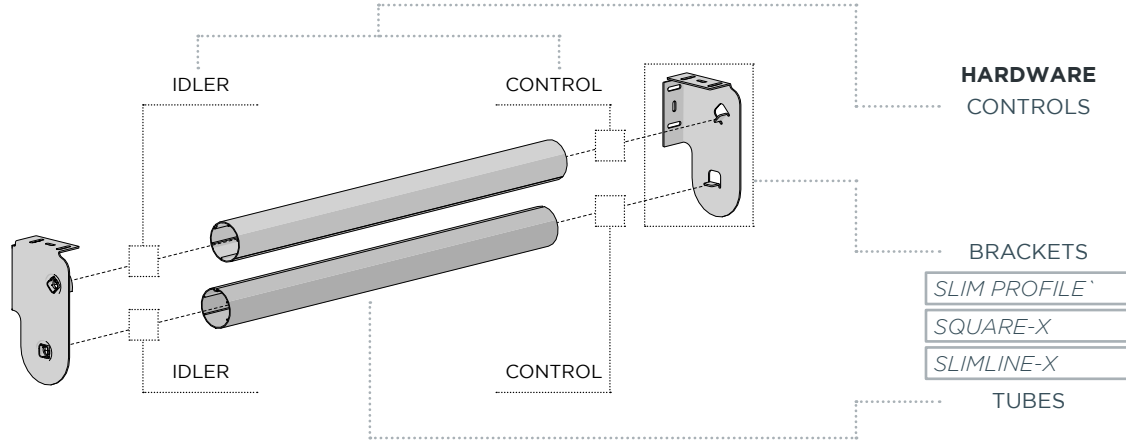

## FEATURES & BENEFITS

- Combine sheer fabric and block-out fabric in one installation.
- Ultimate privacy while still allowing light into any given room.
- Easy-Lock assembly to simplify installation.
- Available in multiple configurations for every application.
- HD Adapter increases the standard bracket's strength for larger motors.

## FABRIC ORIENTATION

SLIM PROFILE   TOP-FRONT*	SLIM PROFILE   TOP-BACK*	SQUARE-X	SLIMLINE-X

## TECHNICAL DATA

*\*SLIM PROFILE BRACKETS REQUIRE FIXED GUIDE RB07 CHAIN CONTROL*

Rollease Acmeda recommends Slim Profile double brackets use the RB07 Chainwinder in the top position. The RB07 chainguard extends past the chainwinder housing, minimising chain contact with the bottom chainwinder. Please note, there are different deductions for each chainwinder.