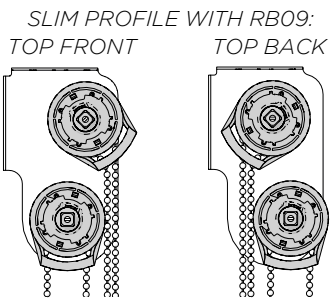

MOUNTING SOLUTIONS

COLOUR RANGE

- black
- pure white
- sandstone
- barley
- silver grey

OPTIONS

HD ADAPTER

RB09 Direct with Chain Guide

FABRIC ORIENTATION

SLIM PROFILE TOP-FRONT	SLIM PROFILE TOP-BACK	SQUARE-X	SLIMLINE-X

TECHNICAL DATA

INCREASED DOUBLE BRACKET CAPACITY WITH THE HD ADAPTER

	MAX ROLL SIZE (x2)	BRACKET COVERS	WINDER		MOTOR	MOTOR & HD ADAPTER	SPRINGS	IDLER		UPGRADE
			RB07/08	RB09				RB07/08	RB09	
SLIM PROFILE TOP FRONT	70mm	✓	✓	✓	✓	✓	✓	✓	✓	✓
SLIM PROFILE TOP BACK	70mm	✓	✓	✓	✓	✓	✓	✓	✓	✓
SQUARE-X	70mm	✓	✓	✓	✓	✓	✓	✓	✓	✓
SLIM-LINE-X	65mm	✓	✓	✓	✓	✓	✓	✓	✓	✓