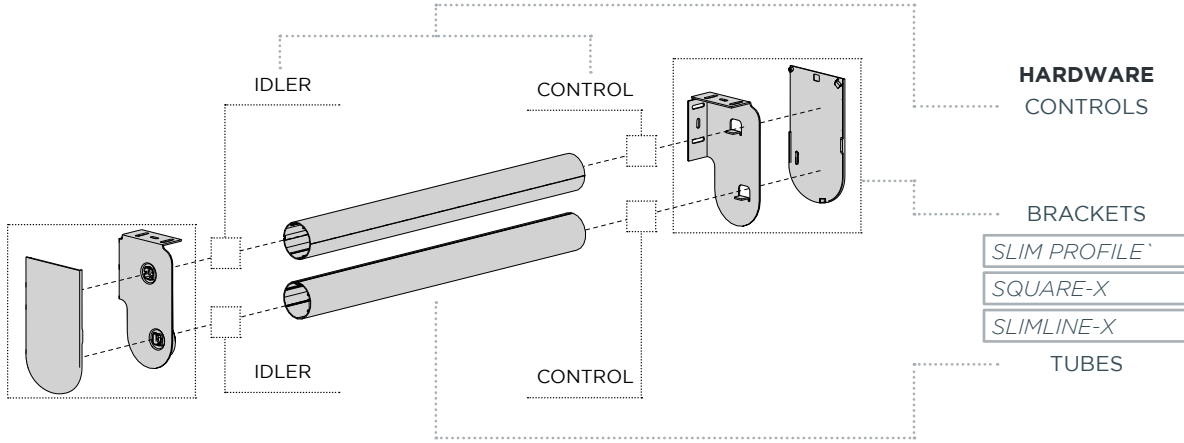

BRACKETS | DOUBLE

FEATURES & BENEFITS

- Combine sheer fabric and block-out fabric in one installation.
- Ultimate privacy while still allowing light into any given room.
- Easy-Lock assembly to simplify installation.
- Available in multiple configurations for every application.
- HD Adapter increases the standard bracket's strength for larger motors.
- Bracket covers offer a finished solution for Slim Profile double brackets.

MOUNTING SOLUTIONS

COLOUR RANGE

- black
- pure white
- sandstone
- barley
- silver grey

OPTIONS

HD ADAPTER

RB09 Direct with Chain Guide

FABRIC ORIENTATION

SLIM PROFILE TOP-FRONT	SLIM PROFILE TOP-BACK	SQUARE-X	SLIMLINE-X

TECHNICAL DATA

INCREASED DOUBLE BRACKET CAPACITY WITH THE HD ADAPTER

	MAX ROLL SIZE (x2)	BRACKET COVERS	WINDER		MOTOR	MOTOR & HD ADAPTER	SPRINGS	IDLER		UPGRADE
			RB07/08	RB09				RB07/08	RB09	
SLIM PROFILE TOP FRONT	70mm	✓	✓	✓	✓	✓	✓	✓	✓	✓
SLIM PROFILE TOP BACK	70mm	✓	✓	✓	✓	✓	✓	✓	✓	✓
SQUARE-X	70mm	✓	✓	✓	✓	✓	✓	✓	✓	✓
SLIM-LINE-X	65mm	✓	✓	✓	✓	✓	✓	✓	✓	✓