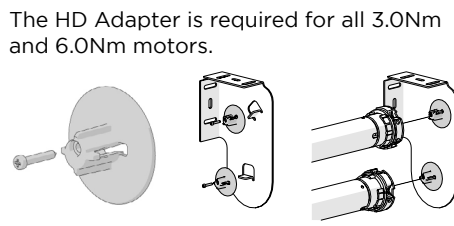

TECHNICAL DATA

INCREASED DOUBLE BRACKET CAPACITY WITH THE HD ADAPTER

	MAX ROLL SIZE (x2)	BRACKET COVERS	WINDER		MOTOR	MOTOR & HD ADAPTER	SPRINGS	IDLER		UPGRADE
			RB07/08	RB09				RB07/08	RB09	
SLIM PROFILE TOP FRONT	70mm	✓	✓	✓	✓	✓	✓	✓	✓	✓
SLIM PROFILE TOP BACK	70mm	✓	✓	✓	✓	✓	✓	✓	✓	✓
SQUARE-X	70mm	✓	✓	✓	✓	✓	✓	✓	✓	✓
SLIM-LINE-X	65mm	✓	✓	✓	✓	✓	✓	✓	✓	✓