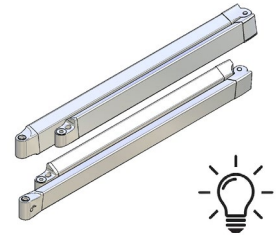

**FENG - CEILING BRACKET**

16

PRICE.	
CODE.	AW09-0108-315001
PACK.	1 Pcs

COLOUR. graphite (315)  
USE WITH. Cassette Profile (replace Wall Bracket)

**FENG - FOLDING ARM WITH LED LIGHTS**  
2.5m, 3m & 3.5m Lengths

17a

SIZE.	2.5m	3m	3.5m
PRICE.			
CODE.	AW09-0103-315250	AW09-0103-315300	AW09-0103-315350
PACK.	1 Pair	1 Pair	1 Pair

COLOUR. graphite 315  
USE WITH. Arm /Terminal Bar Connectors - High, Cassette Profile (Terminal Bar)