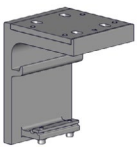

COLOUR RANGE

graphite

PRODUCT OPTIONS

FENG- CEILING BRACKET 16

FENG- ARM WITH LED LIGHTING 17

**FENG - WALL BRACKET** 1

PRICE.	
CODE.	AW09-0107-315001
PACK.	1 Pair

COLOUR. graphite 315  
USE WITH. Cassette Profile