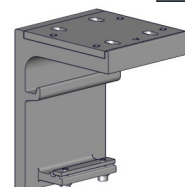

**FENG - CEILING BRACKET**

16

PRICE.	
CODE.	AW09-0108-315001
PACK.	1 Pcs

COLOUR. graphite (315)  
USE WITH. Cassette Profile (replace Wall Bracket)

**FENG - FOLDING ARM WITH LED LIGHTS**  
2.5m, 3m & 3.5m Lengths