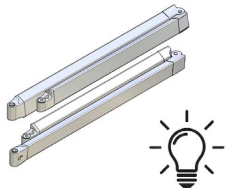

COLOUR RANGE

graphite

PRODUCT OPTIONS

FENG- CEILING BRACKET 16

FENG- ARM WITH LED LIGHTING 17

**FENG - WALL BRACKET** 1

PRICE.	
CODE.	AW09-0107-315001
PACK.	1 Pair

COLOUR. graphite 315  
USE WITH. Cassette Profile