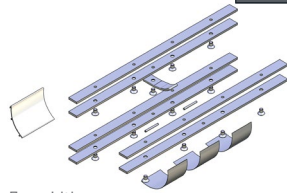

COLOUR. black 050  
USE WITH. Cassette Profile

**JUNCTION SET FOR CASSETTE**

-

PRICE.	
CODE.	AW03-1601-010000
PACK.	1 Kit

COLOUR. stainless steel 010  
USE WITH. Cassette Profile, Awnings greater than 7m width