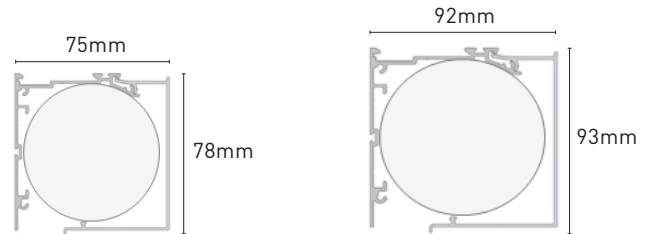

The contemporary round or square headbox profiles; available as fascia or fully enclosed cassettes, are designed to house our small (compact) roller systems, as well as our most commonly used medium chain, motorised or spring controlled systems.

SIZES

CF | 75
[available early 2016]

CF | 90

SHAPES

CF | Square

CF | Round

CONFIGURATIONS

CF | Fascia