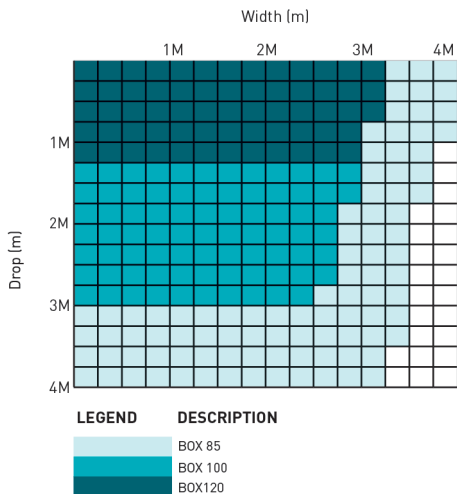

# z-LOCK

CASSETTE ROLLER SHADES

- Rollease Acmeda's advanced z-LOCK system is an architecturally designed enclosed window covering solution
- Further enhances energy conservation compared to a standard roller blind by trapping unwanted heat from entering the room
- Secure side fastening solution for internal roller shades
- Versatile system to achieve horizontal, vertical and angled applications
- Capable of achieving complete blackout

## CAPACITY

## DIMENSIONS

## COLOUR RANGE