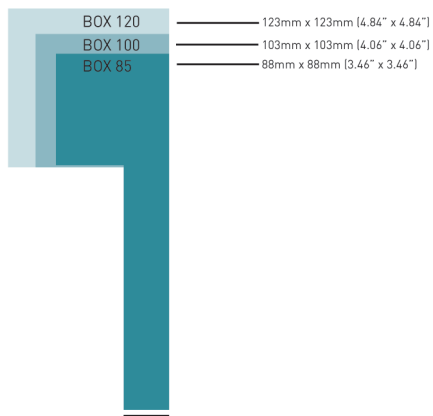

# z-LOCK

CASSETTE ROLLER SHADES

- Rollease Acmeda's advanced z-LOCK system is an architecturally designed enclosed window covering solution
- Further enhances energy conservation compared to a standard roller blind by trapping unwanted heat from entering the room
- Secure side fastening solution for internal roller shades
- Versatile system to achieve horizontal, vertical and angled applications
- Capable of achieving complete blackout

## CAPACITY

## DIMENSIONS