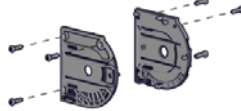

CASSETTE 90 END PLATE SET + SCREWS
+ Screws

4

PRICE.	
CODE.	RC02-0101-338090
PACK.	10 | 200 sets