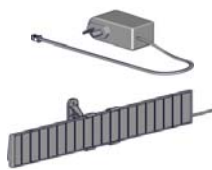

AUTOMATE | LI-ION CHARGER

TYPE.	AC/DC Charger	Solar Panel
PRICE.		
CODE.	MTDCB-CHARGE-AU	MTSOLPAN-B
PACK.	1 | 60 Pcs	1 | 10 Pcs

USE WITH. Automate Li-ion Motors

AUTOMATE | E6
Ø35/6Nm/28rpm

22

PRICE.	
CODE.	MTACRF35-6-240V
PACK.	1 | 12 Pcs