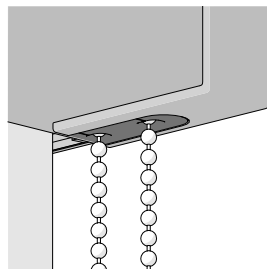

CASSETTE FASCIA 90

FEATURES & BENEFITS

- Quick install with slimline mounting bracket for Top & Face installations.
- Install directly through cassette (no brackets used) to ceiling or wall to minimise light bleed.
- Optimal dim-OUT side channels to cover up side light gaps for an improved light blackout solution.
- Contemporary round or square headbox options.

TUBES

BOTTOM RAILS

SYSTEM UPGRADES

KEY SYSTEM FEATURES

Prefabricate + Quick Install

Simplified Off-site Assembly.

Universal OR Top Fix Brackets. Simple push, align and release.

Optional: Fix cassette directly to ceiling for minimal light bleed.

Extrusion Options

Square & Round options available.

Chain guide

Unique chain guide for smooth operation.

TECHNICAL DATA