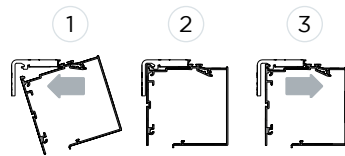

CASSETTE FASCIA 90

FEATURES & BENEFITS

- Quick install with slimline mounting bracket for Top & Face installations.
- Install directly through cassette (no brackets used) to ceiling or wall to minimise light bleed.
- Optimal dim-OUT side channels to cover up side light gaps for an improved light blackout solution.
- Contemporary round or square headbox options.

TUBES

BOTTOM RAILS

SYSTEM UPGRADES

KEY SYSTEM FEATURES

Prefabricate + Quick Install

Simplified Off-site Assembly.

Universal OR Top Fix Brackets. Simple push, align and release.

Optional: Fix cassette directly to ceiling for minimal light bleed.

Extrusion Options

Square & Round options available.

Chain guide

Unique chain guide for smooth operation.

TECHNICAL DATA