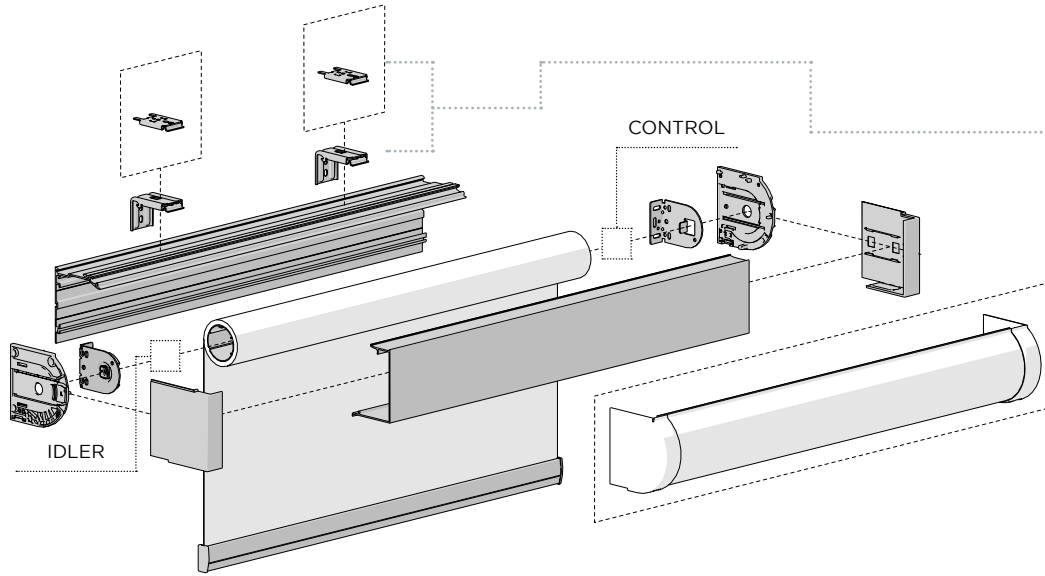

CASSETTE FASCIA 90

FEATURES & BENEFITS

- Quick install with slimline mounting bracket for Top & Face installations.
- Install directly through cassette (no brackets used) to ceiling or wall to minimise light bleed.
- Optimal dim-OUT side channels to cover up side light gaps for an improved light blackout solution.
- Contemporary round or square headbox options.

MOUNTING SOLUTIONS

COLOUR RANGE

- black
- pure white
- sandstone
- silver grey

WEBPAGE LINK

10 YEAR WARRANTY

HARDWARE MOUNTING

- TOP
- UNIVERSAL
- HEADBOX
- SQUARE
- ROUND
- CONTROLS

BRACKETS

TUBES

BOTTOM RAILS

SYSTEM UPGRADES

KEY SYSTEM FEATURES

Prefabricate + Quick Install

Simplified Off-site Assembly.

Universal OR Top Fix Brackets. Simple push, align and release.

Optional: Fix cassette directly to ceiling for minimal light bleed.

Extrusion Options

Square & Round options available.

Chain guide

Unique chain guide for smooth operation.

TECHNICAL DATA