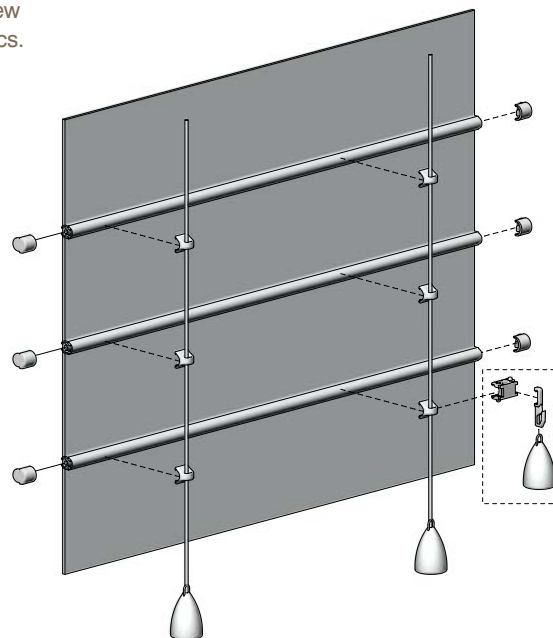

FEATURES/BENEFITS

- Slimline extrusion.
- Increased opening to cater for thicker fabrics.
- Slimline & firmer fitting end caps.
- Ergonomically designed batten clips for easy assembly.
- Optional choice in batten clips.

<p>Macro Batten</p>  <p>CODE: SS91-7001-xxx480 COLOUR: mill finish 000, off white 066</p>	<p>Batten Clip</p>  <p>CODE: SS91-7011-066000 COLOUR: off white 066</p>	<p>End Cap</p>  <p>CODE: SS91-7021-066000 COLOUR: off white 066</p>	<p>Finished assembled profile</p> 
<p>Optional Batten Clip & Hook</p>  <p>CODE: SS91-4021-066000 COLOUR: off white 066</p> <p>CODE: SS91-4145-066000 COLOUR: off white 066</p>			