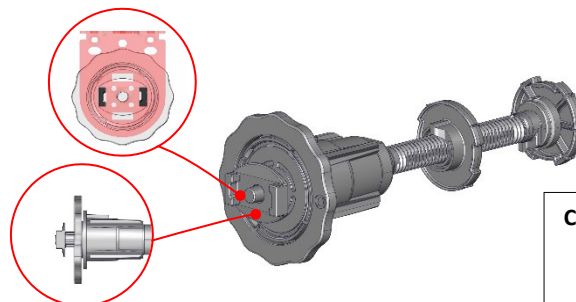

PRODUCT CHANGE | Easy Spring Brackets

	DISCONTINUED PRODUCT	REPLACEMENT PRODUCT	CHANGES MADE	
			YES	NO
DESCRIPTION.	ES Ultra Single Stop Limiter LX Bkt 40mm	LX Skyline & RB12 Control bracket set	☒	☐
CODE.	RB12-2503-xxx040	RB12-2503-xxx140	☒	☐
PACK SIZE.	10|200 SET	10|200 SET	☐	☒
PRICE.			☐	☒
COLOUR / FINISH.	White (069)	White (069)	☐	☒
IMAGE.			☒	☐
USE WITH.	RB12-6100-xxx045 & RB12-6100-xxx045	RB12-6101-xxx045, RB12-6102-xxx045 & RB12-6101-xxx038	☒	☐
TRANSITIONING.				
DESCRIPTION.	Bracket for Cassette 100/120	Limiter Cassette Bracket Set 100/120	☐	☒
CODE.	RB12-2502-xxx038	RB12-2502-xxx138	☒	☐
PACK SIZE.	10|200 SET	10|200 SET	☐	☒
PRICE.			☐	☒
COLOUR / FINISH.	Zinc (025)	Zinc (025)	☐	☒
IMAGE.			☒	☐
USE WITH.	RB12-6000-xxx038	RB12-6101-xxx045, RB12-6102-xxx045 & RB12-6101-xxx038	☒	☐
TRANSITIONING.				
DESCRIPTION.	Skyline Limiter bracket set	Skyline Limiter bracket set	☐	☒
CODE.	RB12-2501-xxx038	RB12-2501-xxx138	☒	☐
PACK SIZE.	10|200 SET	10|200 SET	☐	☒
PRICE.			☐	☒
COLOUR / FINISH.	White (069)	White (069)	☐	☒
IMAGE.			☒	☐
USE WITH.	RB12-6000-xxx038	RB12-6101-xxx045, RB12-6102-xxx045 & RB12-6101-xxx038	☒	☐
TRANSITIONING.				

IMPROVEMENTS / CHANGES

PRODUCTION / INSTALLATION IMPROVEMENTS

Compatible with:

Single Stop Limiter | Universal

- RB12-6101-xxx038
- RB12-6101-xxx045
- RB12-6102-xxx045

CHANGES MADE	
YES	NO
☒	☐