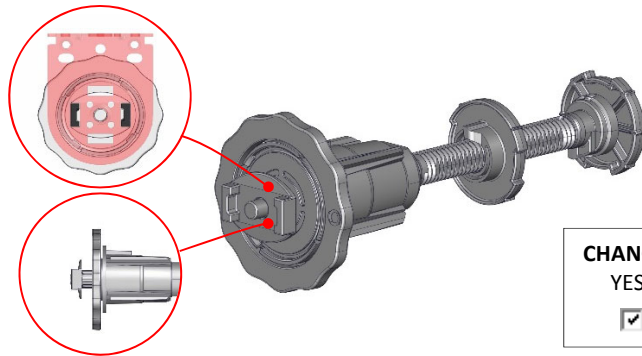

PRODUCT CHANGE | Easy Spring Brackets

	DISCONTINUED PRODUCT	REPLACEMENT PRODUCT	CHANGES MADE	
			YES	NO
DESCRIPTION.	LX Skyline & RB12 Control bracket set 40mm	LX Skyline & RB12 Control bracket set 40mm	<input type="checkbox"/>	<input checked="" type="checkbox"/>
CODE.	RB12-2503-xxx040	RB12-2503-xxx140	<input checked="" type="checkbox"/>	<input type="checkbox"/>
PACK SIZE.	10 200 UOM	10 200 UOM	<input type="checkbox"/>	<input checked="" type="checkbox"/>
PRICE.			<input type="checkbox"/>	<input checked="" type="checkbox"/>
COLOUR / FINISH.	069 white	069 white	<input type="checkbox"/>	<input checked="" type="checkbox"/>
IMAGE.			<input checked="" type="checkbox"/>	<input type="checkbox"/>
USE WITH.	RB12-6101-xxx045 & RB12-6102-xxx045	RB12-6101-xxx045 & RB12-6102-xxx045	<input checked="" type="checkbox"/>	<input type="checkbox"/>
TRANSITIONING.				
DESCRIPTION.	Skyline Limiter bracket set	Skyline Limiter bracket set	<input type="checkbox"/>	<input checked="" type="checkbox"/>
CODE.	RB12-2501-xxx038	RB12-2501-xxx138	<input checked="" type="checkbox"/>	<input type="checkbox"/>
PACK SIZE.	10 200 UOM	10 200 UOM	<input type="checkbox"/>	<input checked="" type="checkbox"/>
PRICE.			<input type="checkbox"/>	<input checked="" type="checkbox"/>
COLOUR / FINISH.	069 white	069 white	<input type="checkbox"/>	<input checked="" type="checkbox"/>
IMAGE.			<input checked="" type="checkbox"/>	<input type="checkbox"/>
USE WITH.	RB12-6000-xxx038	RB12-6101-xxx038	<input checked="" type="checkbox"/>	<input type="checkbox"/>
TRANSITIONING.				

IMPROVEMENTS / CHANGES

PRODUCTION / INSTALLATION IMPROVEMENTS

Compatible with:

Single Stop Limiter | Universal

- RB12-6101-xxx038
- RB12-6101-xxx045
- RB12-6102-xxx045

CHANGES MADE
 YES NO

FUNCTIONAL IMPROVEMENTS / CHANGES

- Improved engagement with the bracket

CHANGES MADE
 YES NO

AESTHETIC IMPROVEMENTS / CHANGES

CHANGES MADE
 YES NO