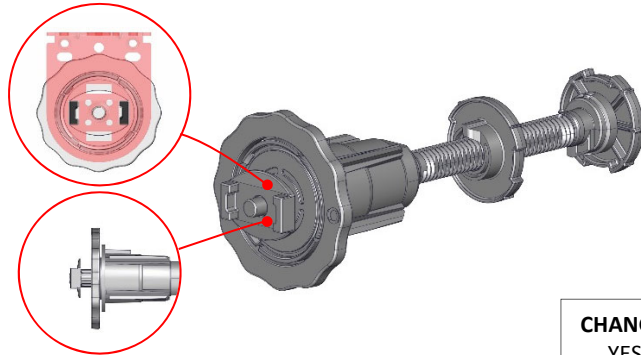

PRODUCT CHANGE | Easy Spring Brackets

	DISCONTINUED PRODUCT	REPLACEMENT PRODUCT	CHANGES MADE	
			YES	NO
DESCRIPTION.	Single Stop Limiter LX Bracket set - 40p	Single Stop Limiter LX Bracket set - 40p	<input type="checkbox"/>	<input checked="" type="checkbox"/>
CODE.	RB12-2503-xxx040	RB12-2503-xxx140	<input checked="" type="checkbox"/>	<input type="checkbox"/>
PACK SIZE.	10 200 SET	10 200 SET	<input type="checkbox"/>	<input checked="" type="checkbox"/>
COLOUR / FINISH.	069 White	069 White	<input type="checkbox"/>	<input checked="" type="checkbox"/>
IMAGE.			<input checked="" type="checkbox"/>	<input type="checkbox"/>
USE WITH.	RB12-6101-xxx045 & RB12-6102-xxx045	RB12-6101-xxx045 & RB12-6102-xxx045	<input checked="" type="checkbox"/>	<input type="checkbox"/>
TRANSITIONING.	July 2019			

IMPROVEMENTS / CHANGES

PRODUCTION / INSTALLATION IMPROVEMENTS

Compatible with:

Single Stop Limiter | Universal

- RB12-6101-xxx038
- RB12-6101-xxx045
- RB12-6102-xxx045

CHANGES MADE	
YES	NO
<input checked="" type="checkbox"/>	<input type="checkbox"/>

FUNCTIONAL IMPROVEMENTS / CHANGES

- Improved engagement with the bracket

CHANGES MADE	
YES	NO
<input checked="" type="checkbox"/>	<input type="checkbox"/>

AESTHETIC IMPROVEMENTS / CHANGES

CHANGES MADE	
YES	NO
<input type="checkbox"/>	<input checked="" type="checkbox"/>