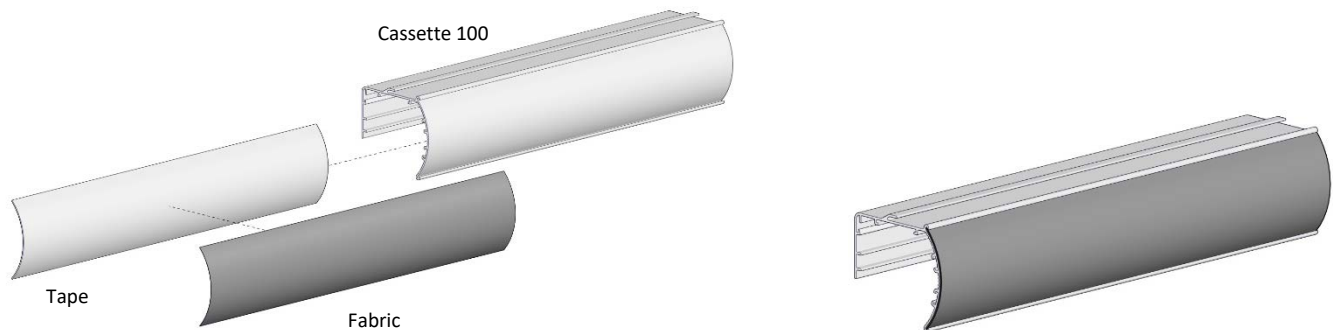

NEW PRODUCT | Tape Fabric Insert Cassette 100 (500' Roll)

PRODUCT DETAILS	
DESCRIPTION.	Fabric Insert tape for Cassette 100 (500' Roll)
CODE.	SB20-0205-001000
PACK SIZE.	ROLL (500 feet / 152meters)
PRICE.	Refer to relevant leaflet
COLOR / FINISH.	Transparent
IMAGE.	
USE WITH.	Cassette 100
AVAILABLE.	Available now

FEATURES & BENEFITS

PRODUCTION / INSTALLATION FEATURES

- Fix a fabric on the tape and cut the excess fabric from the sides of the tape.
- Two different ways for installation:
 - Slide the tape with a fabric into a cassette.
 - Place the tape with a fabric on a cassette and push the edges of the tape into the cassette grooves.
- Use the cassette profile as a guide and cut the excess tape from the ends of the cassette.

FUNCTIONAL BENEFITS

- Easy and fast installation of a fabric valance.
- No double-sided tape is needed on the cassette profile.
- The fabric valance is very easy to change if needed.

AESTHETIC FEATURES

- Fabric valance gives a stylish finish for a cassette.
- The front of the cassette is uniform with the shade fabric.