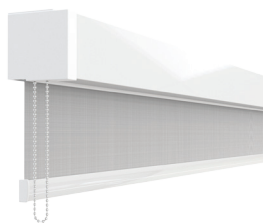

AERO SINGLE SHADE CONFIGURATION

AERO SINGLE CHAIN