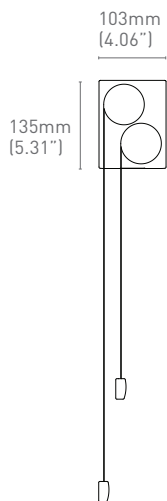

UNIQUE DUAL CASSETTE 100mm x 135mm

The contemporary aluminium cassette neatly houses two shades, concealing components and maintaining a neat over-all look. The cassette is completed with colour-matched covers and slimline mounting clips for a seamless finish and minimal light gap. 'Anti-rattle' design features provide quiet operation for a pleasant user experience.

SPECIFICATIONS

AERO DUAL CONFIGURATIONS, CAPACITY & DIMENSIONS

AERO DUAL CHAIN

AERO DUAL CHAIN FREE

AERO SINGLE SHADE CONFIGURATION

AERO SINGLE CHAIN

AERO SINGLE CHAIN FREE

COLOR RANGE