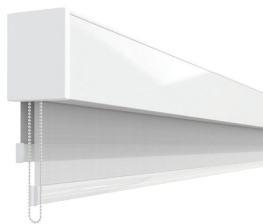

SPECIFICATIONS

AERO DUAL CONFIGURATIONS, CAPACITY & DIMENSIONS

AERO DUAL CHAIN