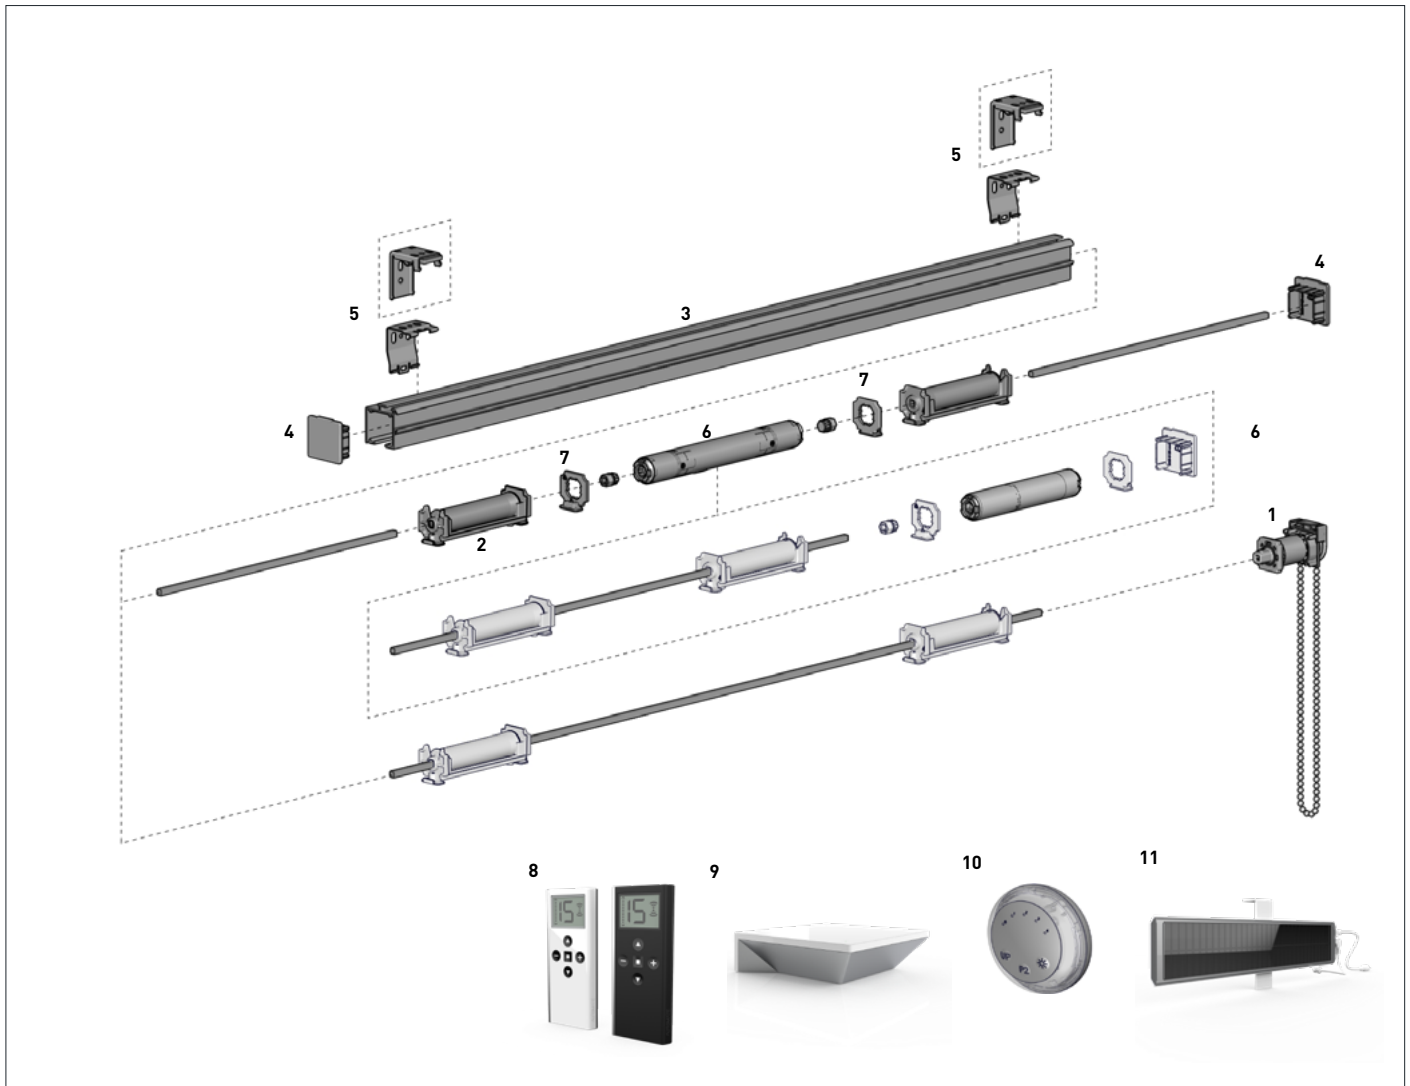

# ROMANS

SS38 Systems

COLOUR RANGE

pure white

PRODUCT OPTIONS

SS38 SLIM SPOOL

SS38 SPRING LOADED MOUNTING CLIP

CHAIN TENSIONERS & SCREWS

LIFT CORD BELL WEIGHT

CORD LIFT DCRF MOTOR

**SS38 DIRECT DRIVE**  
5mm Square 1a

CODE.	SS38-0411-069051
PRICE.	
PACK.	25   200 Piece

COLOUR. pure white 069  
USE WITH. SS38 Aluminium Profile, Metal Rod 5mm Square, Rotation Chain

**SS38 STANDARD SPOOL WITH CORD (4M)**  
+ Fixing clamps - 5mm Square 2a

CODE.	SS38-8341-580451
PRICE.	
PACK.	25   200 Piece

COLOUR. pure white 580  
USE WITH. SS38 Aluminium Profile, Metal Square Rod

**CHAIN TENSIONER | UNIVERSAL** -