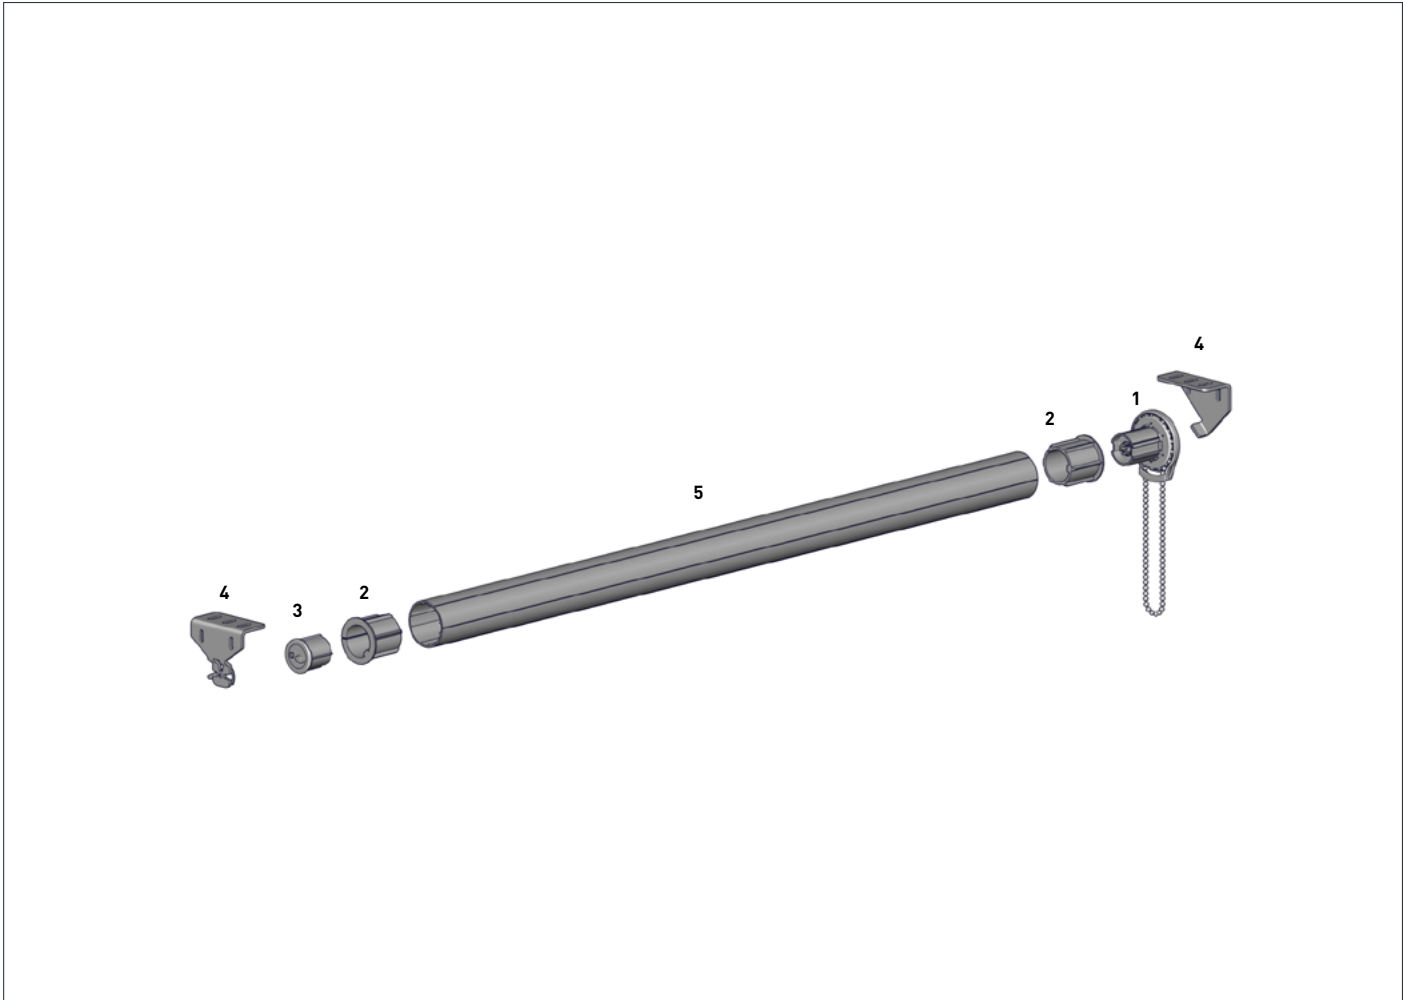

COLOUR RANGE

white

PRODUCT OPTIONS

AUTOMATE MOTORS
10NM

P6