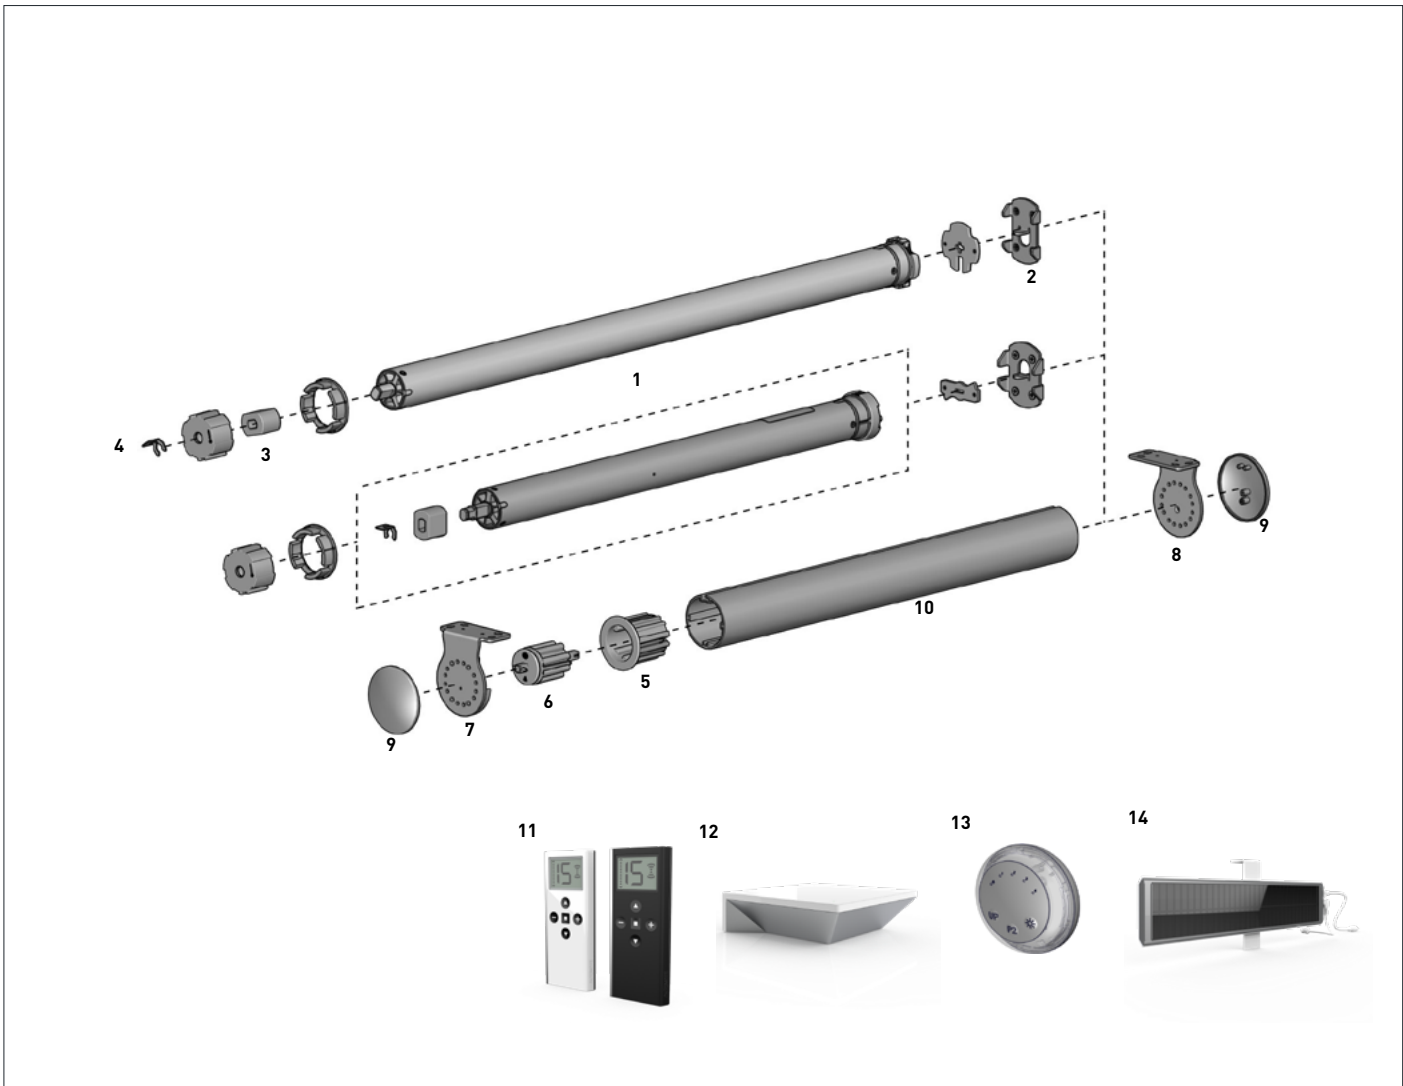

COLOUR RANGE

pure white

PRODUCT OPTIONS

NON ADJUSTABLE BRACKETS (idle end alternative)

SYSTEM UPGRADES

LARGE MULTI-LINK S60 P100 (for wider spans)