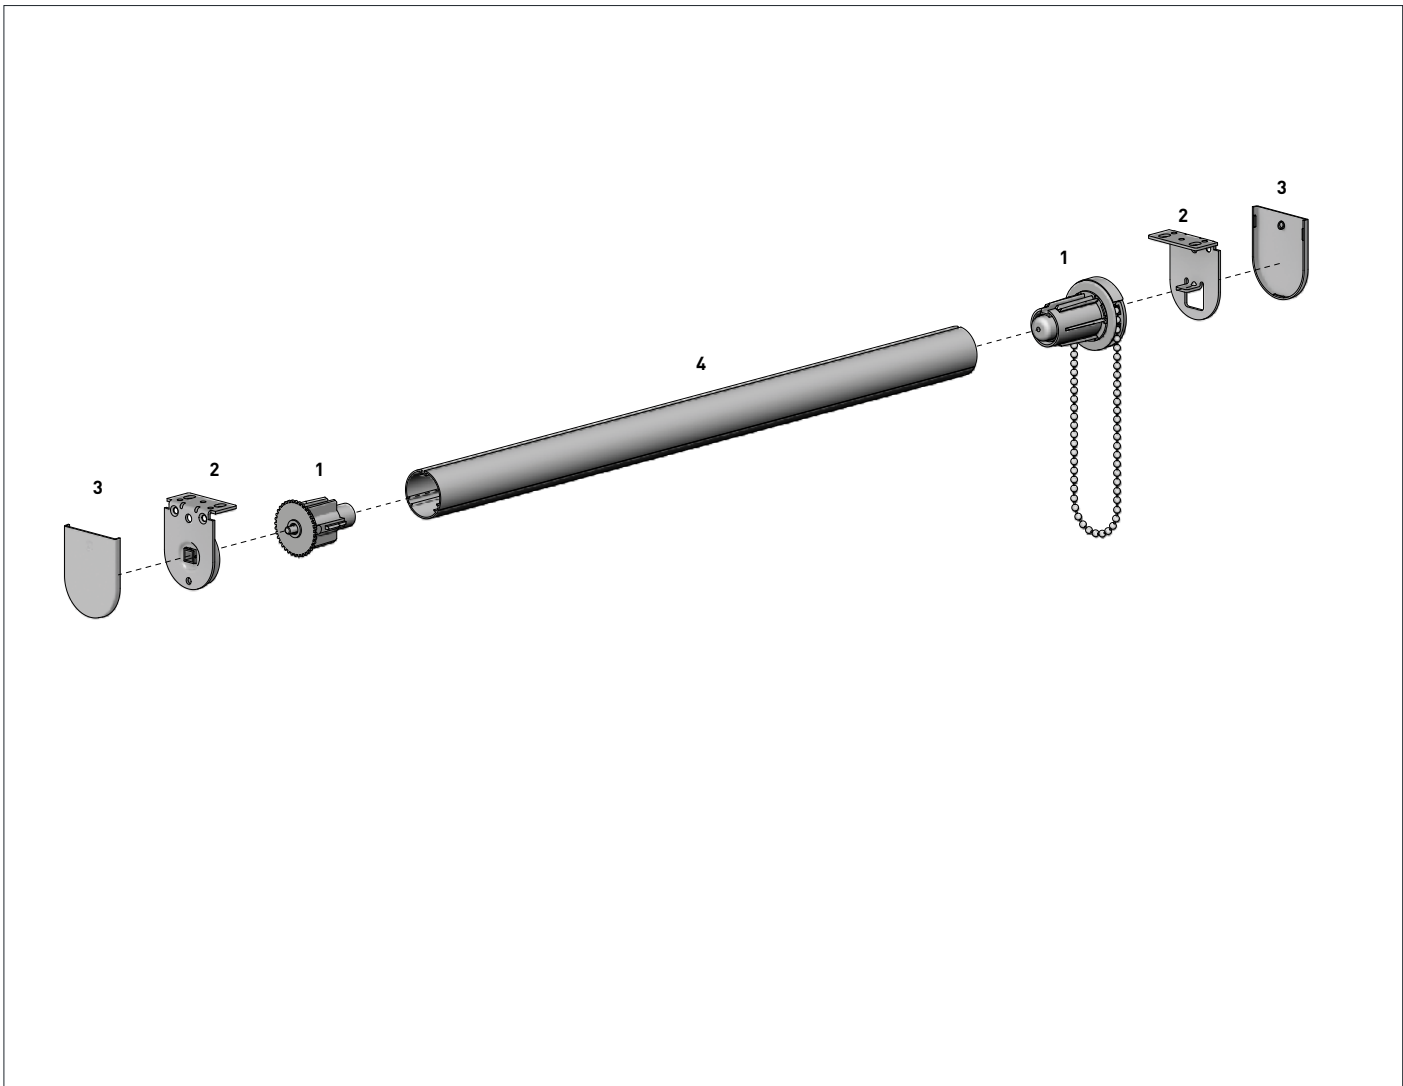

COLOUR RANGE

PRODUCT OPTIONS

Automate Li-ion 1.1Nm Motor **P5**

SPRING BOOSTER (for assisted lifting) **--**

SYSTEM UPGRADES

CF75 (for light blackout) **P114**

INTERNAL WIRE GUIDE (for controlled stability) **P102**