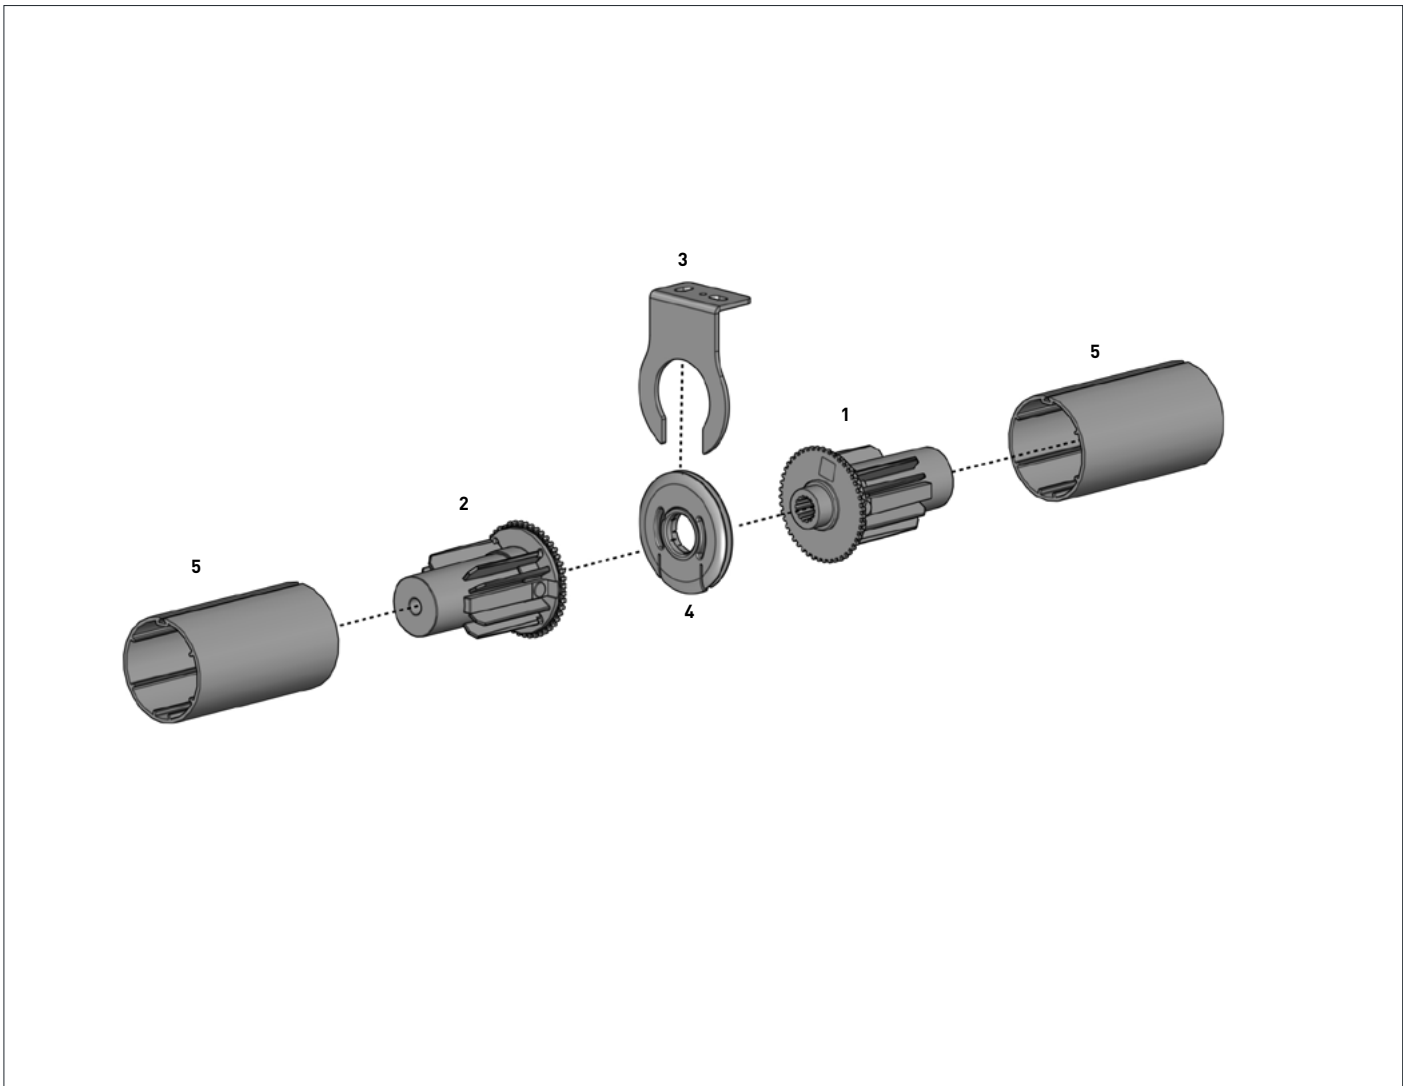

CODE.	RB41-8395-xxx148
PRICE.	
PACK.	5 40 Piece

COLOUR. pure white 069, silver grey 338
 USE WITH. Easy-Link Female & Male drive, Top Front Install Brackets

COLOUR RANGE

PRODUCT OPTIONS

UNI-LINK
(for up to 90 degree linked blind installations)