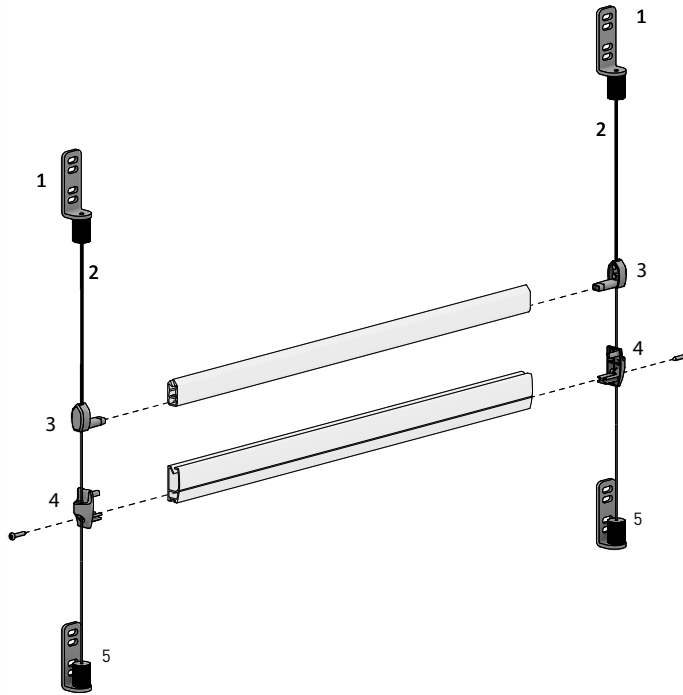

COLOUR RANGE

PRODUCT OPTIONS

WIRE STOPPER
(alternative floor fixing device)

COMPATIBLE SYSTEMS

CHAIN CONTROL
S35 / S40 & S45

P40

CRANK GEAR S45

P58

AUTOMATE S45

P66