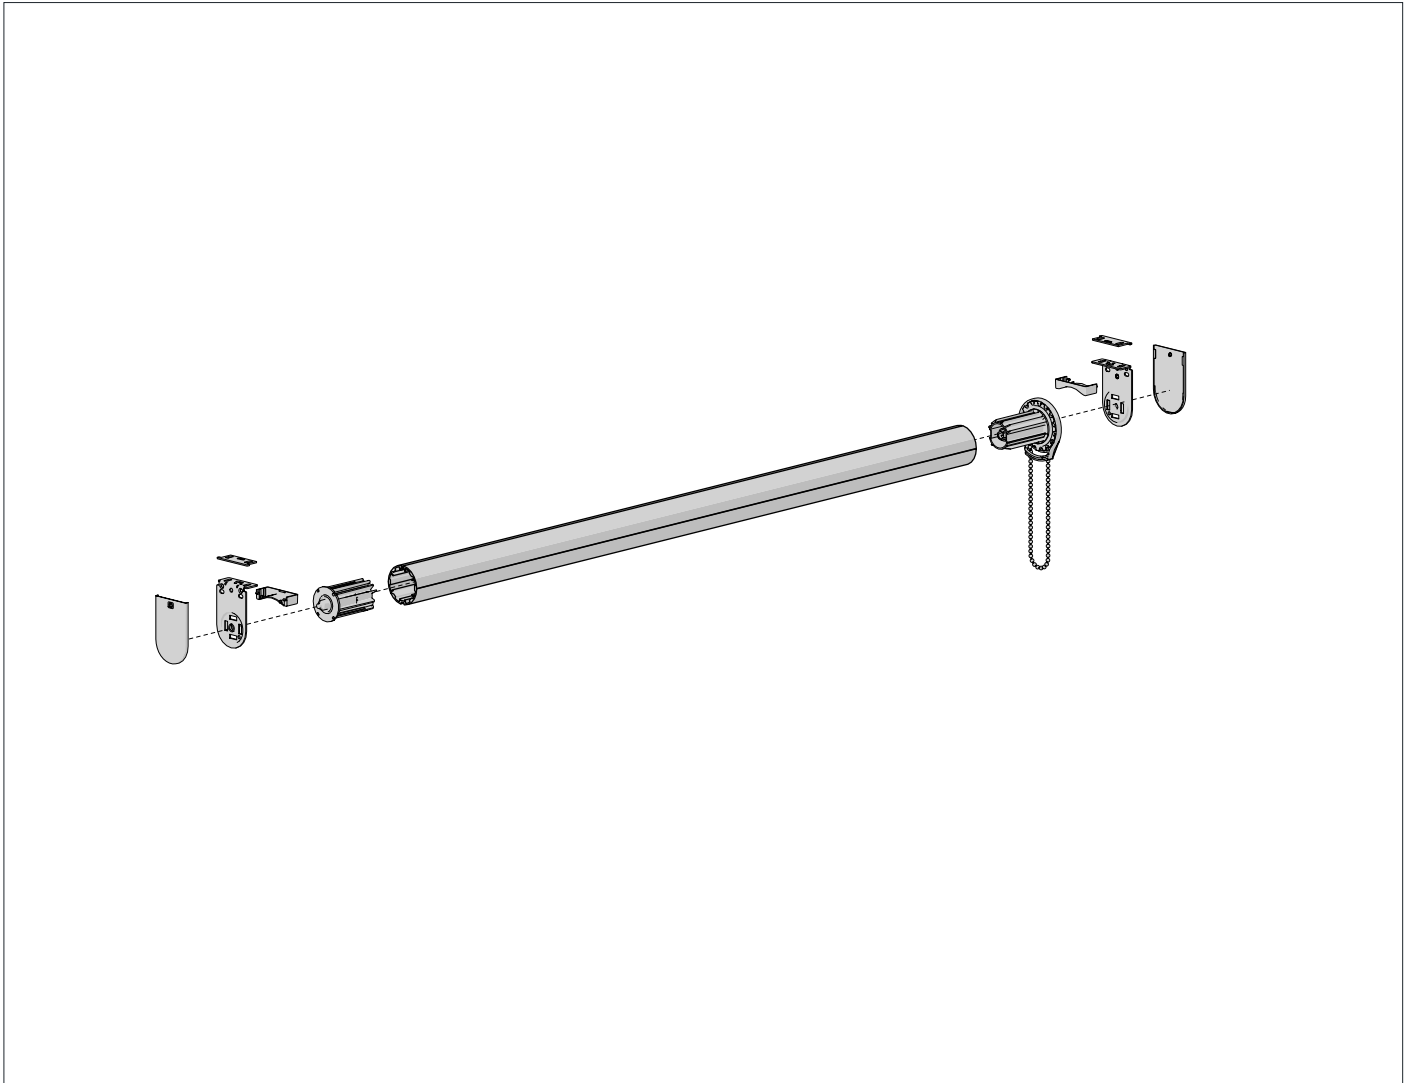

COLOUR RANGE

white

PRODUCT OPTIONS

Automate Li-ion
1.1, 2 & 3Nm motors

P5

SKYLINE EASY LINK
(to achieve wider spans)

P98

MOUNTING RAIL
(for quick installation)

-

PRODUCT OPTIONS

MEDIUM EASY-LINK SKYLINE

P98

CF90
(for light blackout)

P116