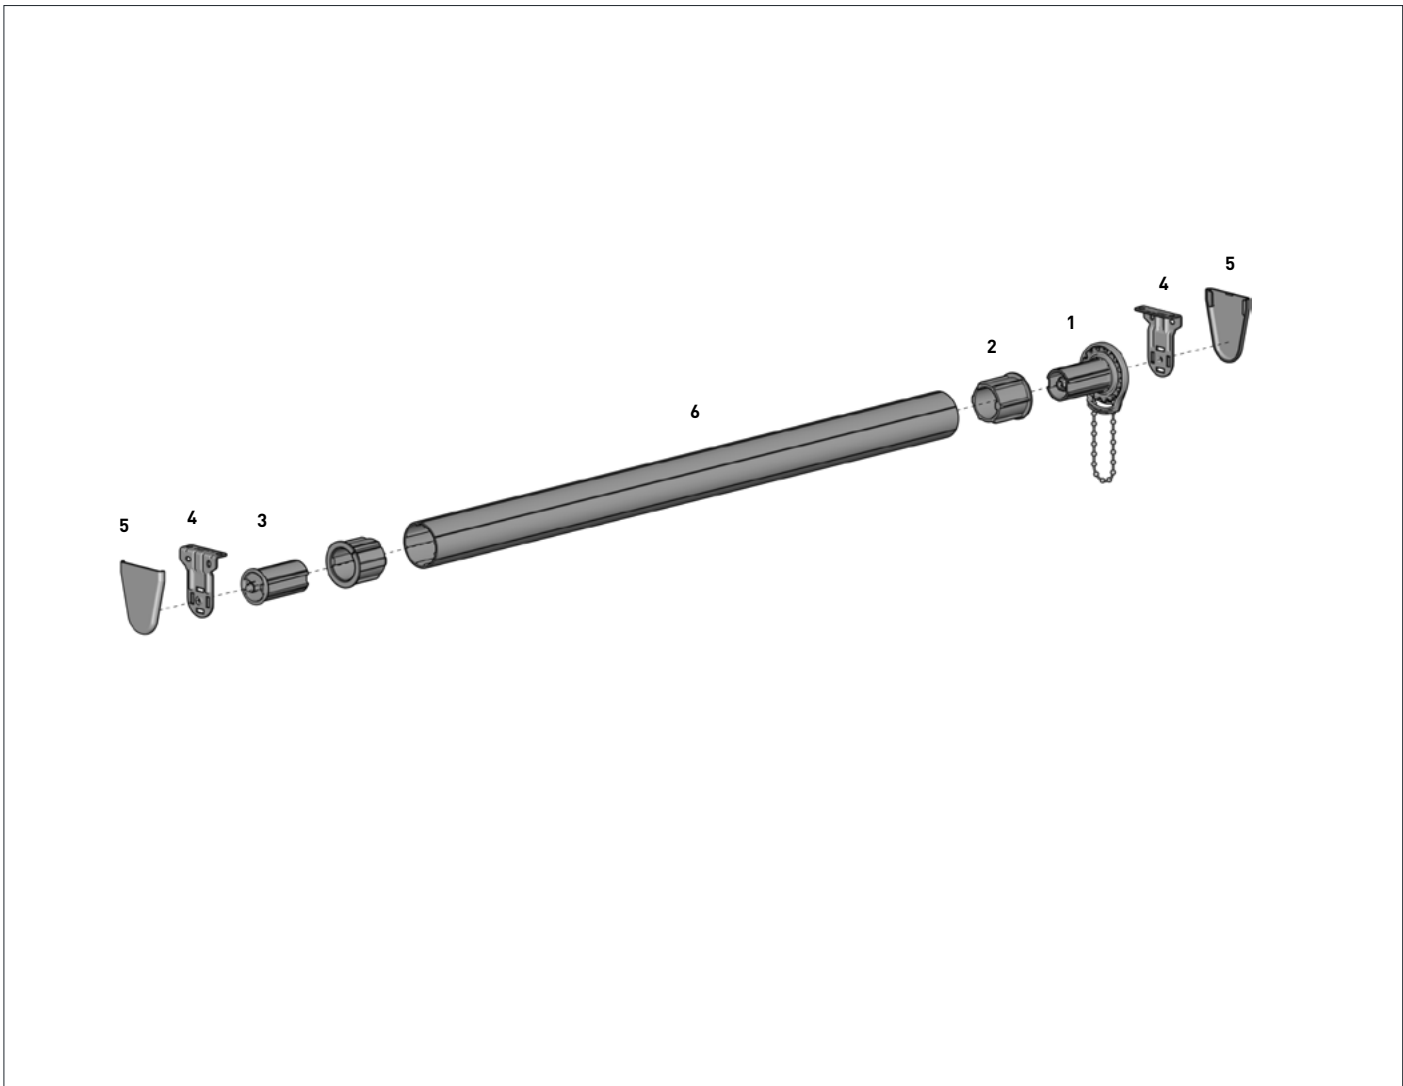

COLOUR RANGE

white silver grey black

PRODUCT OPTIONS

AUTOMATE MOTORS
10NM

P6