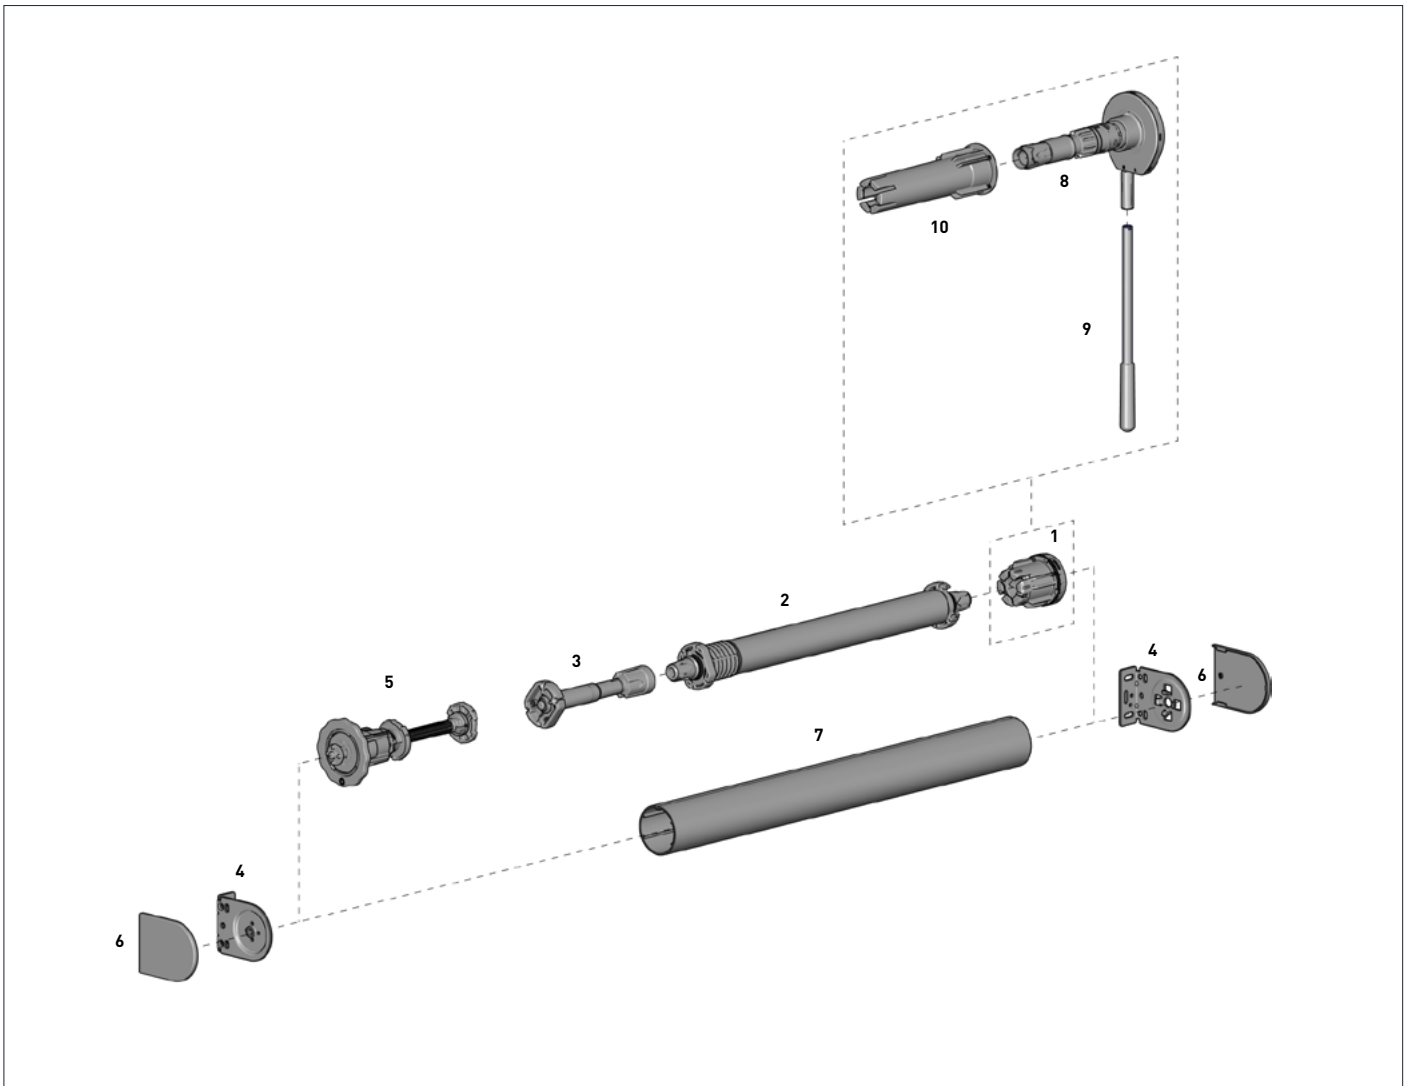

COLOUR RANGE

pure white

PRODUCT OPTIONS

EASY-LOCK LX RB09
INSTALLATION BRACKET

RB09 EASY-LOCK
EXTENDABLE IDLER | S45

MOUNTING RAIL
(for quick installation)

SYSTEM UPGRADES

EASY-LINK™
(for wider spans)

P96

CF90
(for light blackout)

P116