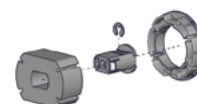

COLOUR. black 050 only
USE WITH. Aluminium Tube S45, Automate Li-ion Motor 1.1Nm

AUTOMATE S45 ACCESSORY PACK

2c

Crown, drive wheel and disc adaptor & clip for 28mm motor to S45

CODE.	MTCRDR-28-S45
PRICE.	
PACK.	1 | 100 Sets