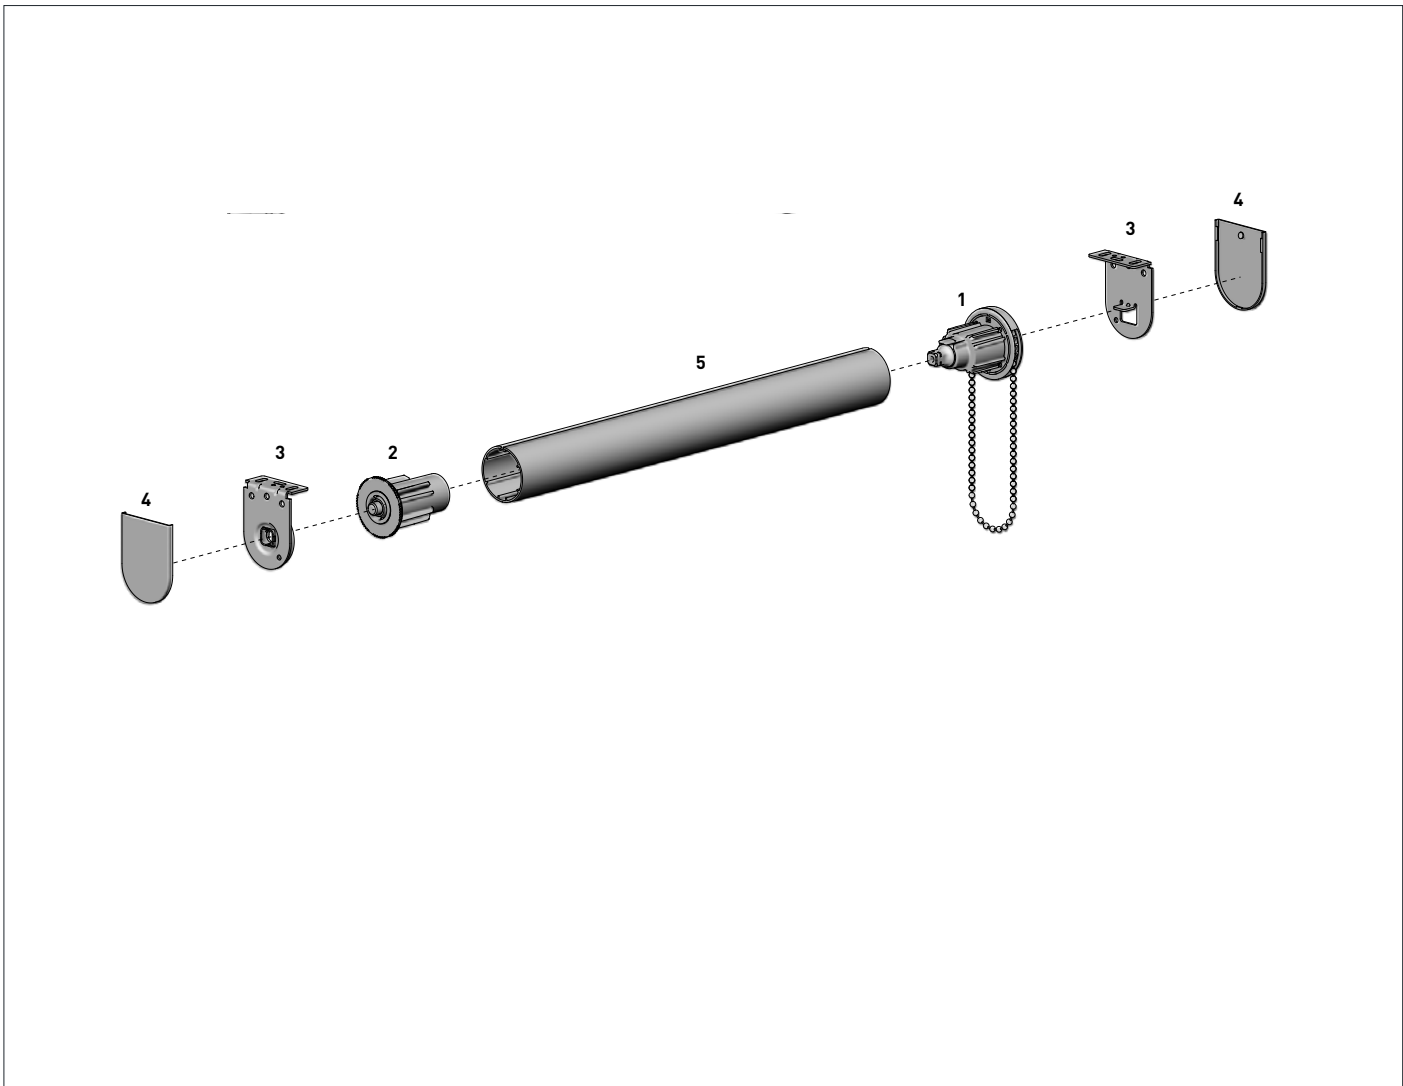

COLOUR RANGE

PRODUCT OPTIONS

Automate Li-ion 1.1 & 2Nm motors **P5**

SPRING BOOSTER (for lighter lifting) **-**

COMBO BRACKETS (dual brackets for day/night blinds) **-**

MOUNTING RAIL (for quick installation) **-**

SYSTEM UPGRADES

EASY-LINK™ (for wider spans) **P96**

CF90 (for light blockout) **P116**

INTERNAL WIRE GUIDE (for controlled stability) **P102**