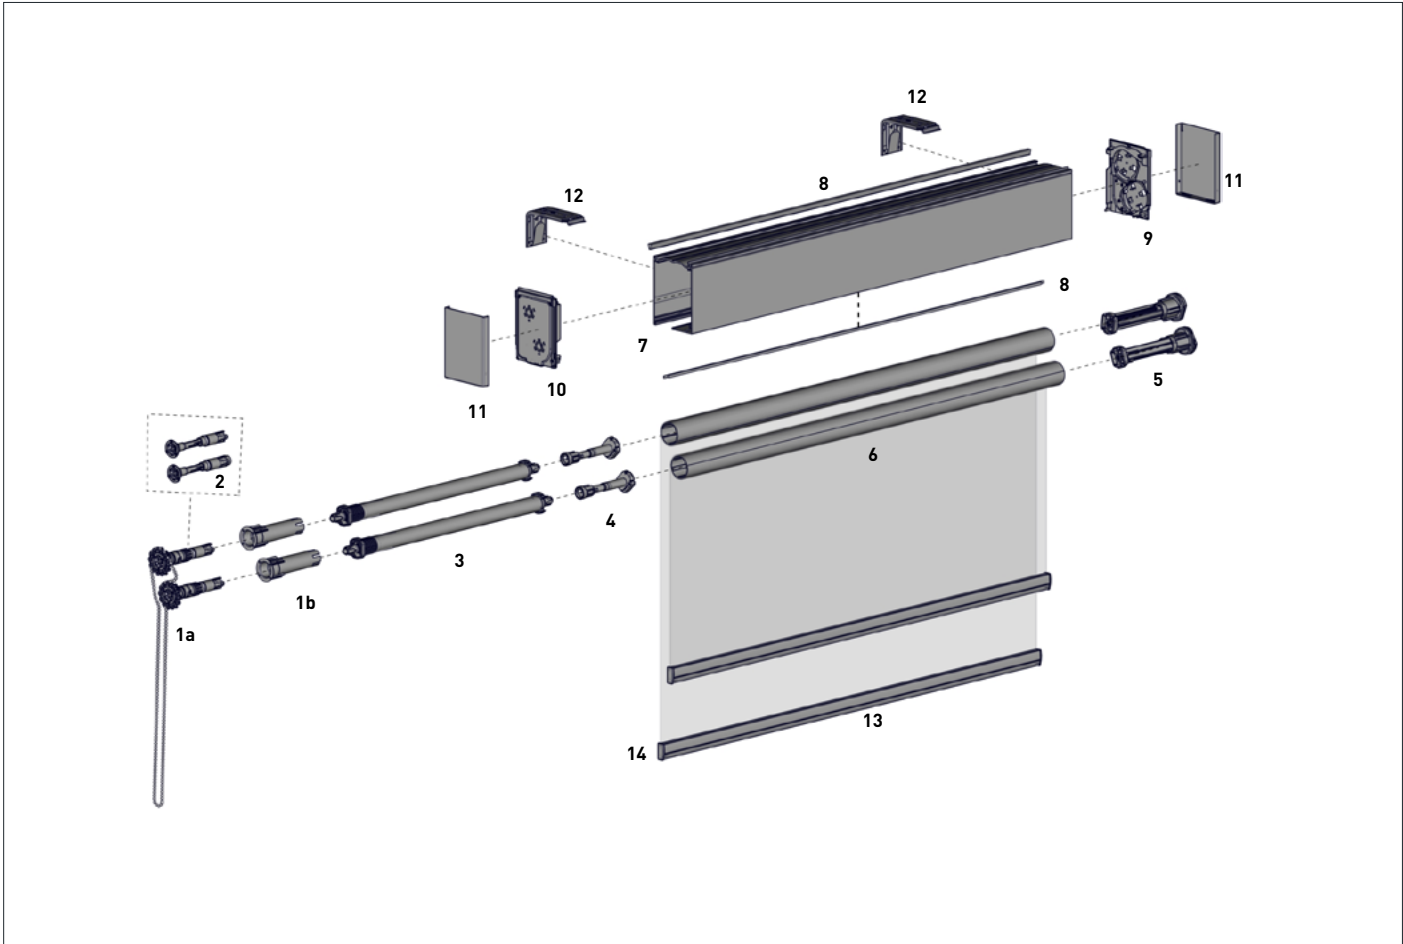

COLOUR RANGE

pure white silver grey

COMPONENTS

AERO DUAL PRETENSION CHAIN CONTROL

TYPE.	LH Control (Blue)	RH Control (Red)
CODE.	RB12-3002-050140	RB12-3002-050240
PRICE.		
PACK.	10 | 80 Pcs	10 | 80 Pcs

COLOUR. black 050
USE WITH. Aero Connector & Chain Control Bracket

AERO CONNECTOR CHAIN WINDER/BOOSTER

CODE.	RB12-4510-xxx045
PRICE.	
PACK.	10 | 200 Pcs

COLOUR. pure white 069, silver grey 338
USE WITH. Aero Chain winder, Spring control & Booster

AERO DUAL PRETENSION CHAINFREE CONTROL UNIVERSAL

CODE.	RB12-5001-050040
PRICE.	
PACK.	10 | 80 Pcs

COLOUR. black 050
USE WITH. Aero Connector & Chainfree Control Bracket

BOOSTER UNIVERSAL

SIZE.	Short - Sandstone	Light - White
CODE.	RB12-4500-269045	RB12-4501-069045
PRICE.		
PACK.	5 | 80 Pcs	5 | 80 Pcs

SIZE.	Standard - Grey	Heavy Duty - Black
CODE.	RB12-4502-338045	RB12-4503-050045
PRICE.		
PACK.	5 | 80 Pcs	5 | 80 Pcs

COLOUR. black 050, pure white 069, sandstone 269, silver grey 338
USE WITH. Aero connector, Aero Chain Winder, Booster Decelerator

SOFT LIFT DECELERATOR | S45

TYPE.	LH Control (blue)	RH Control (red)
CODE.	RB12-7101-393145	RB12-7102-190245
PRICE.		
PACK.	10 | 80 Pcs	10 | 80 Pcs

COLOUR. red 190, blue 393
USE WITH. Booster Universal