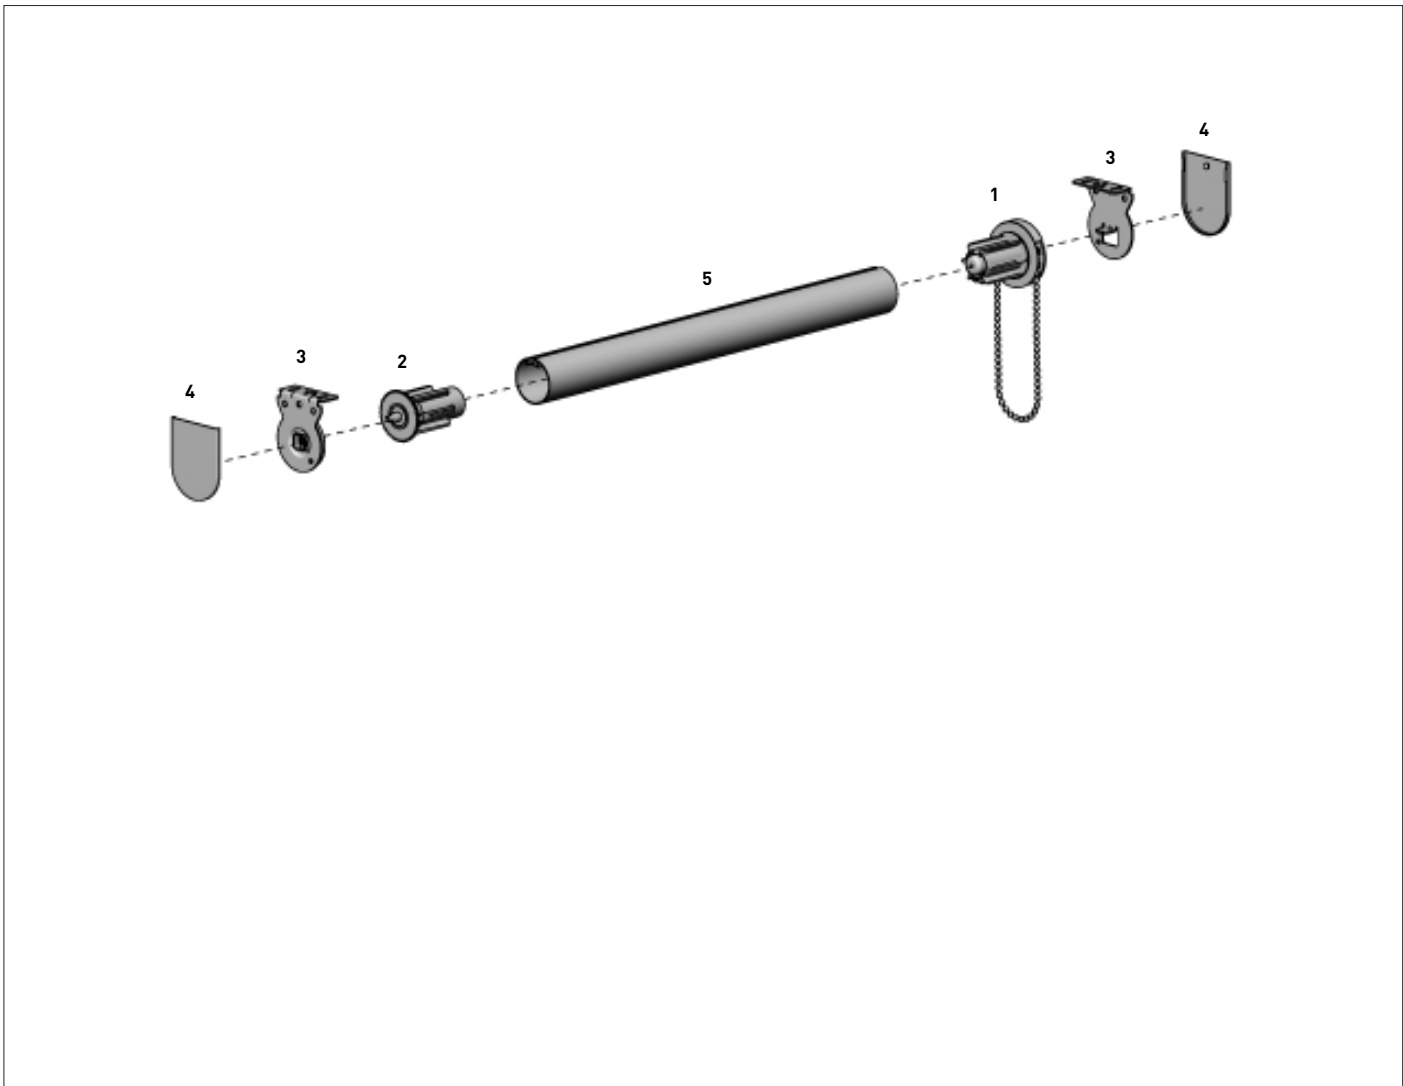

COLOUR RANGE

PRODUCT OPTIONS

Automate Li-ion 1.1 & 2Nm motors P5

SPRING BOOSTER
(for lighter lifting) -

COMBO BRACKETS
(dual brackets
for day/night blinds) -

MOUNTING RAIL
(for quick installation) -

SYSTEM UPGRADES

EASY-LINK™
(for wider spans) P96

CF90
(for light blackout) P116

INTERNAL WIRE GUIDE
(for controlled stability) P102