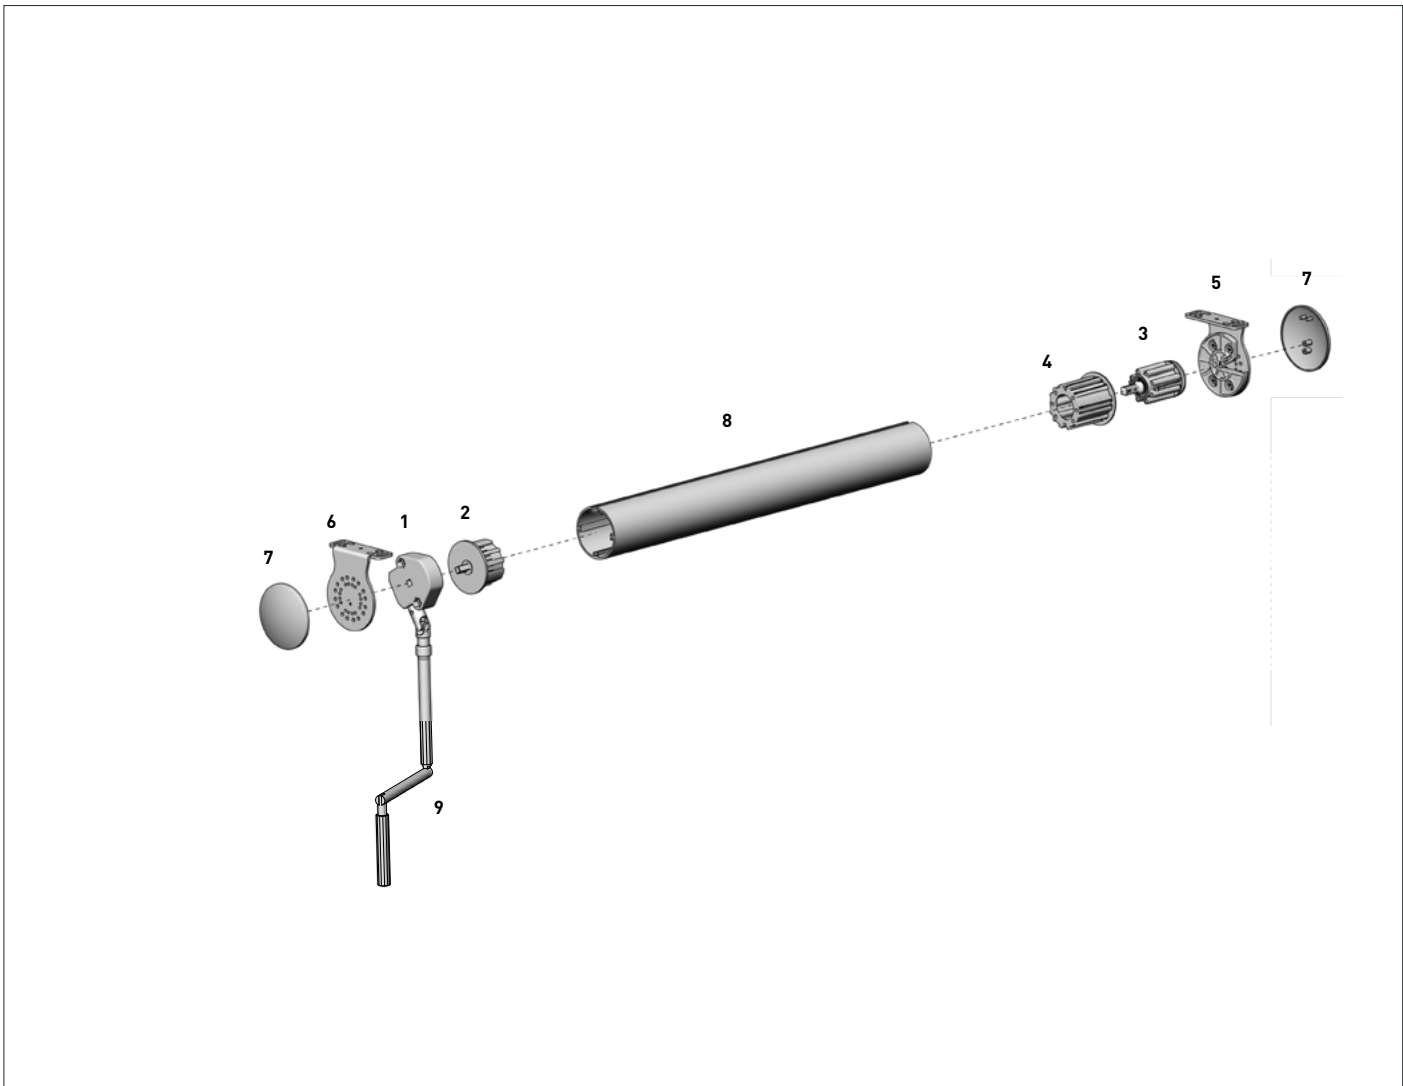

COLOUR RANGE

pure white

PRODUCT OPTIONS

COUPLING JOINT ☐ -
(allows for removable arm)

CRANK ARM SUPPORT ☐ -
(secures arm to wall)

SYSTEM UPGRADES

LARGE MULTI-LINK S60 **P100**
(for wider spans)