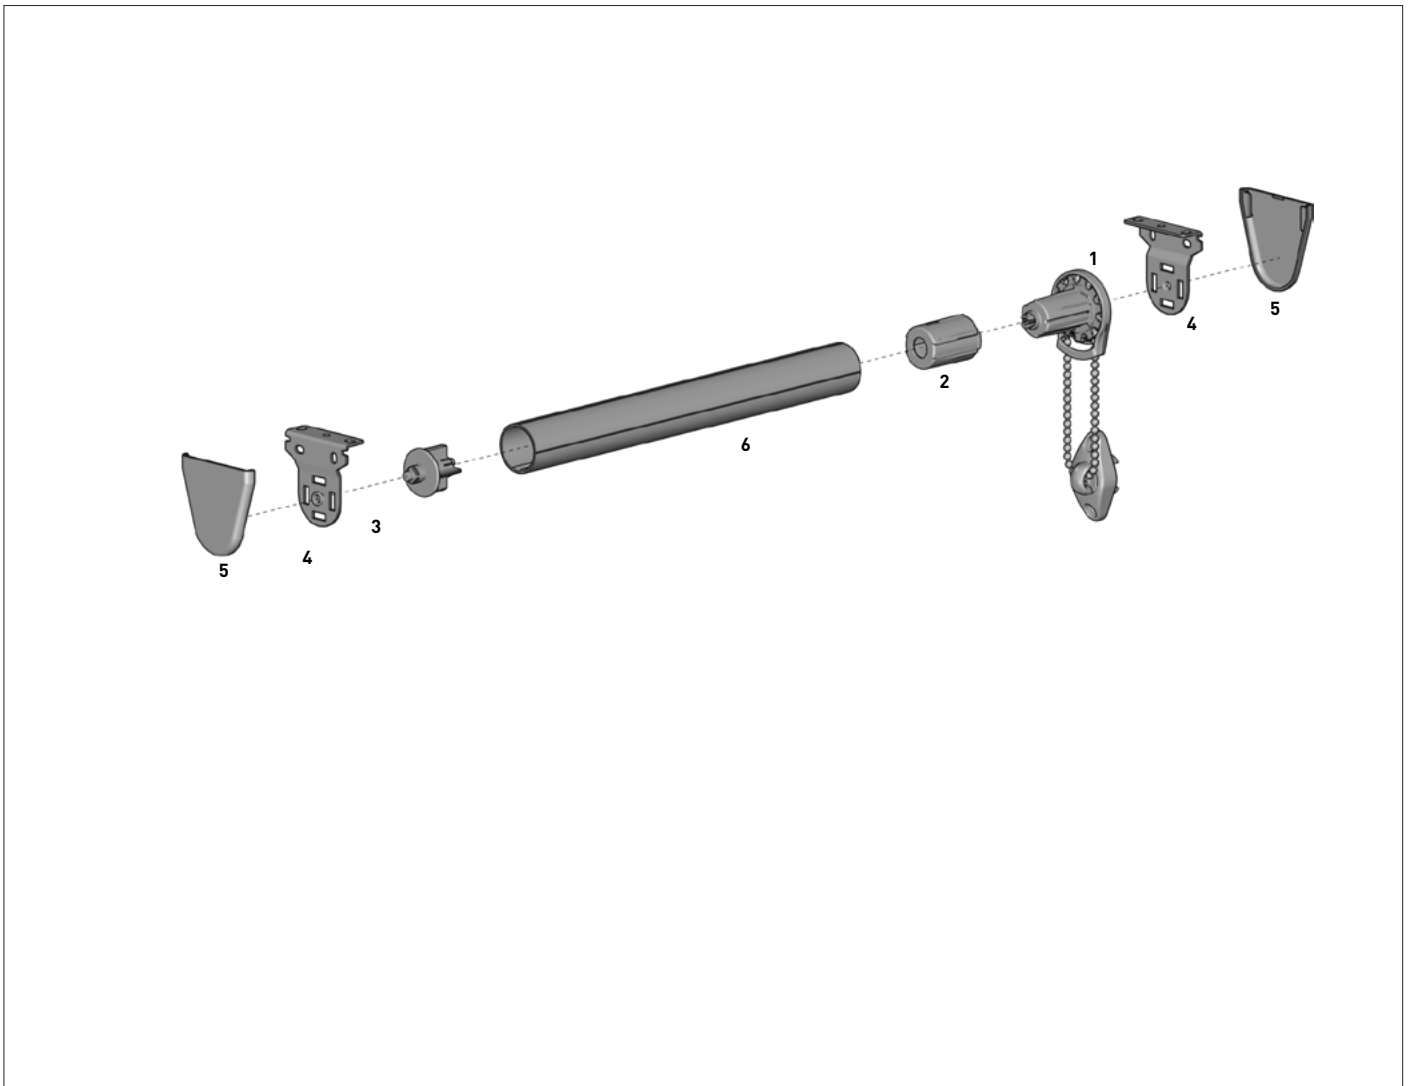

COLOUR RANGE

white silver grey black

PRODUCT OPTIONS

Automate Li-ion 1.1Nm Motor P5

SKYLINE EASY LINK (to achieve wider spans) P98

MOUNTING RAIL (for quick installation) -

SYSTEM UPGRADES

CF75 (for light blackout) P114

MEDIUM EASY-LINK SKYLINE P98