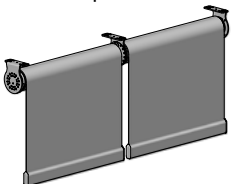

SYSTEM UPGRADES

LARGE MULTI-LINK S60 P100 (for wider spans)