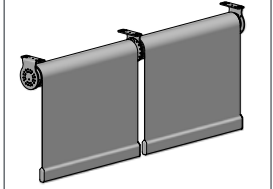

SYSTEM UPGRADES

LARGE MULTI-LINK S60 P100
(for wider spans)