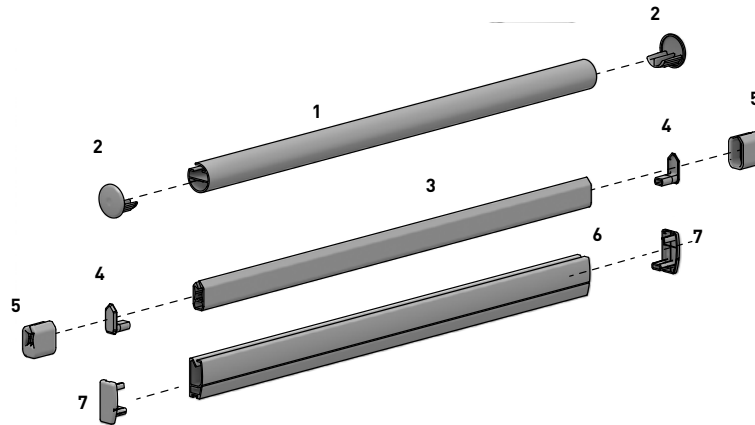

COLOUR RANGE

pure white anodised

COMPONENTS

ROUND ALUMINIUM BOTTOM RAIL

22.0mm x 5.8mt Length

CODE. RB91-1203-xxx580

PRICE.

PACK. 10 | 200 Length

COLOUR. pure white 069, natural anodised 020

USE WITH. Spline - Flat 15mm, ROUND Slimline & Wire Guide End Caps

FLAT BOTTOM RAIL END CAP

Universal

CODE. RB91-2105-xxx001

PRICE.

PACK. 100 | 5,000.00 Piece

COLOUR. pure white 069, silver grey 338

USE WITH. FLAT Bottom Rail, CF dim-OUT system.

ROUND SLIMLINE BOTTOM RAIL END CAP

Universal

CODE. RB91-2104-xxx022

PRICE.

PACK. 100 | 5,000.00 Piece

COLOUR. pure white 069, silver grey 338

USE WITH. ROUND Bottom Rail

FLAT BOTTOM RAIL SIDE/WIRE GUIDE END CAP

Universal

CODE. RB91-2205-xxx001

PRICE.

PACK. 100 | 500 Piece

COLOUR. pure white 069, silver grey 338

USE WITH. FLAT Bottom Rail, Wire Guide Tensioning Cable

FLAT ALUMINIUM BOTTOM RAIL

11.0 x 22.0mm x 4.8mt Length

CODE. RB91-1205-xxx480

PRICE.

PACK. 10 | 320 Length

COLOUR. pure white 069, natural anodised 020

USE WITH. Spline - Flat 10mm, FLAT End Cap , FLAT Side/Wire Guide End Cap

D30 SILENT MEDIUM ALUM. BOTTOM RAIL

14mm x 31mm x 5.8m length

CODE. RB91-1232-xxx580

PRICE.

PACK. 10 | 140 Lengths

COLOUR. pure white 069, natural anodised 020

USE WITH. Spline - Flat 15mm, D30 End Cap, D30 Wire Guide End Cap