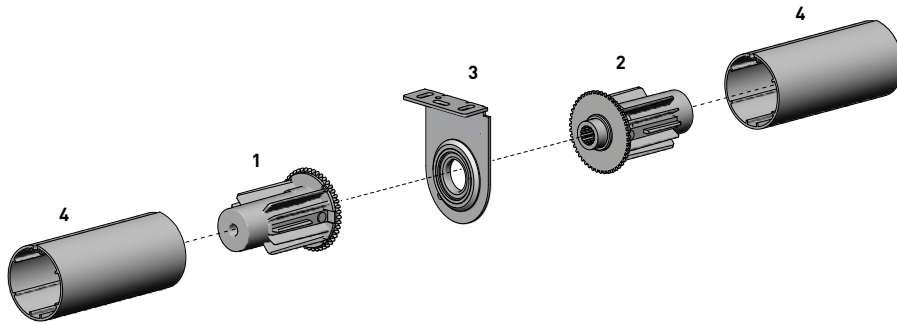

COLOUR RANGE

pure white silver grey

PRODUCT OPTIONS

UNI-LINK
(for up to 90 degree linked blind installations)

A diagram showing the Uni-Link roller assembly, which consists of two gears (1 and 2) mounted on a roller tube (4). The gears are positioned to allow for a 90-degree rotation of the roller tube.

SLIM PRO DBL BRCKTS
(dual brackets for day/night blinds)

A diagram showing the Slim Pro DBL Brckts, which are dual brackets designed for day/night blinds. The diagram shows two brackets mounted on a roller tube.

COMPATIBLE SYSTEMS

CHAIN CONTROL P40
S40 & S45

A diagram showing the Chain Control roller assembly, which features a gear (1) mounted on a roller tube (4) with a chain attached to the gear.

CRANK GEAR S45 P58

A diagram showing the Crank Gear S45 roller assembly, which features a gear (1) mounted on a roller tube (4) with a crank arm attached to the gear.

AUTOMATE S45 P66

A diagram showing the Automate S45 roller assembly, which features a gear (1) mounted on a roller tube (4) with a crank arm attached to the gear.