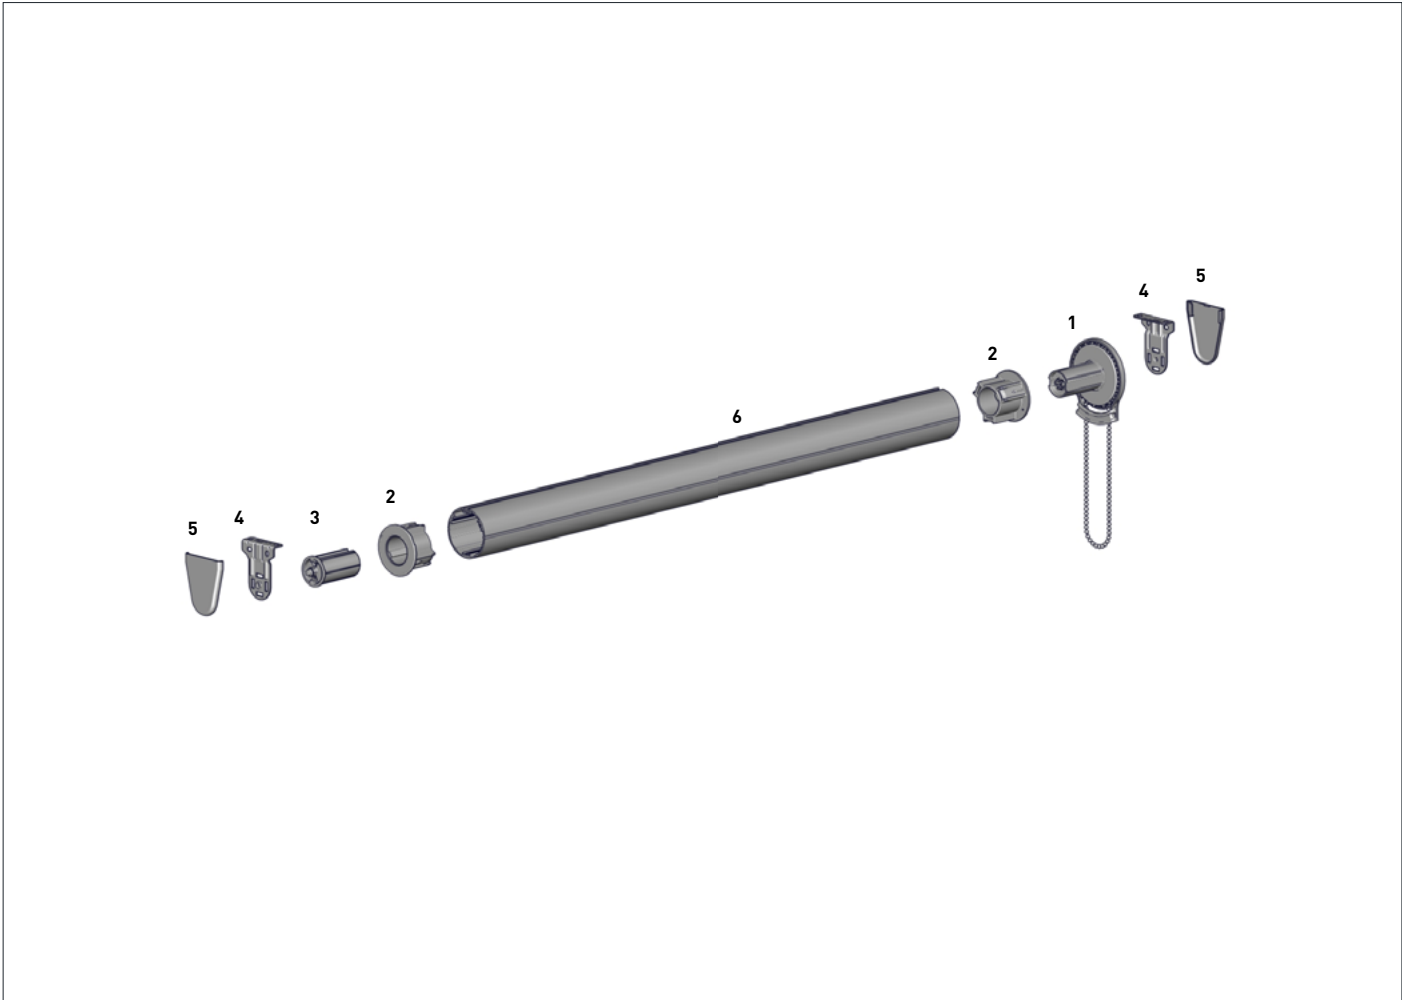

ALUMINIUM TUBE O.D. 50MM X 4.87M LENGTH
(2") | Length: 16ft / 4.87m **5**

TYPE.	Taped
CODE.	RTEA5T16
PRICE.	
PACK.	4 Length

COLOUR. Mill
USE WITH. Adpt 50mm & End plug 38mm

COLOUR RANGE

white black

PRODUCT OPTIONS