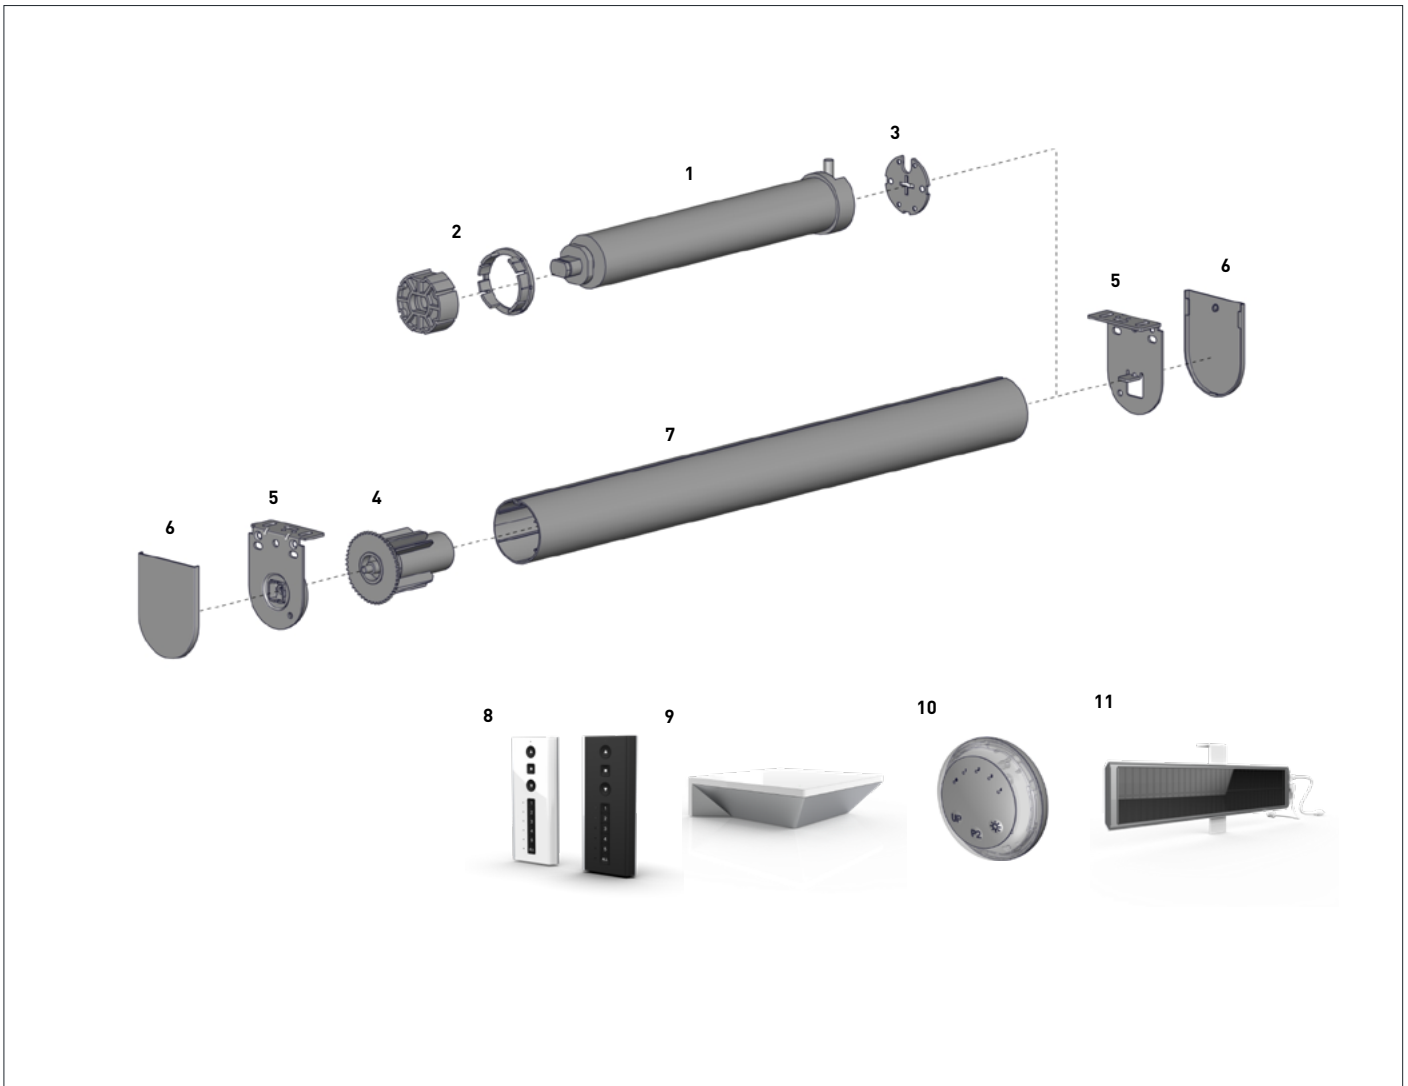

COLOUR RANGE

PRODUCT OPTIONS

SMART PHONE CONTROL **P11**

SOLAR PANEL CHARGER **P11**
(energy efficient solution)

MOUNTING RAIL **-**
(for quick installation)

SYSTEM UPGRADES

EASY-LINK™ **P96**
(for wider spans)

CF90 **P116**
(for light blackout)

INTERNAL WIRE GUIDE **P102**
(for controlled stability)