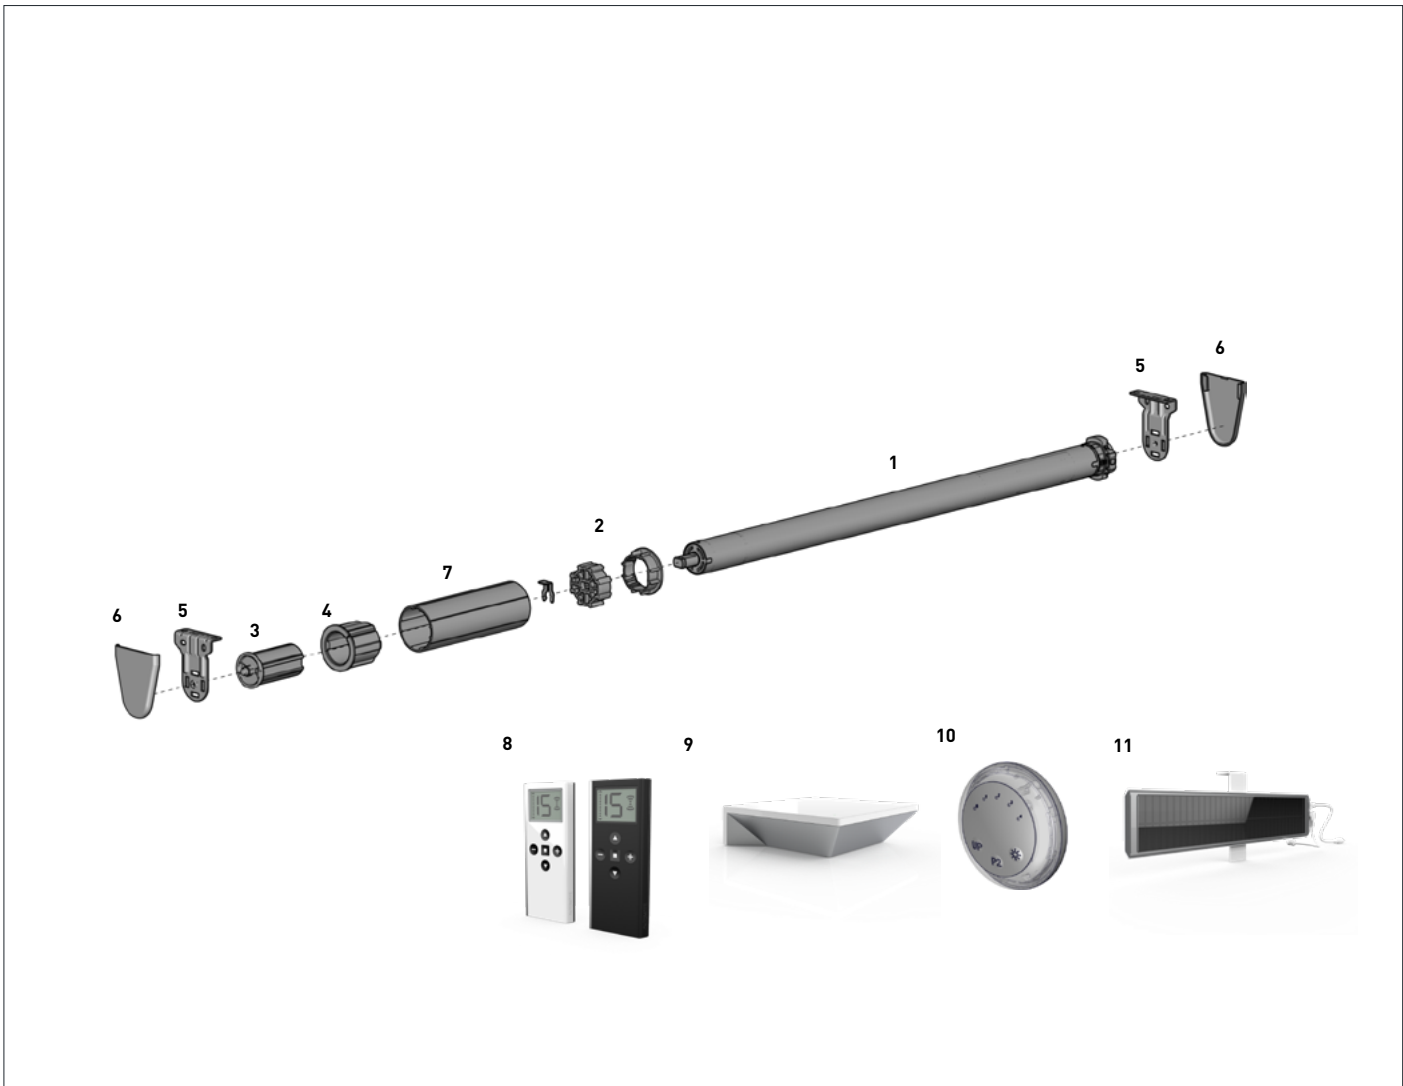

COLOUR RANGE

PRODUCT OPTIONS