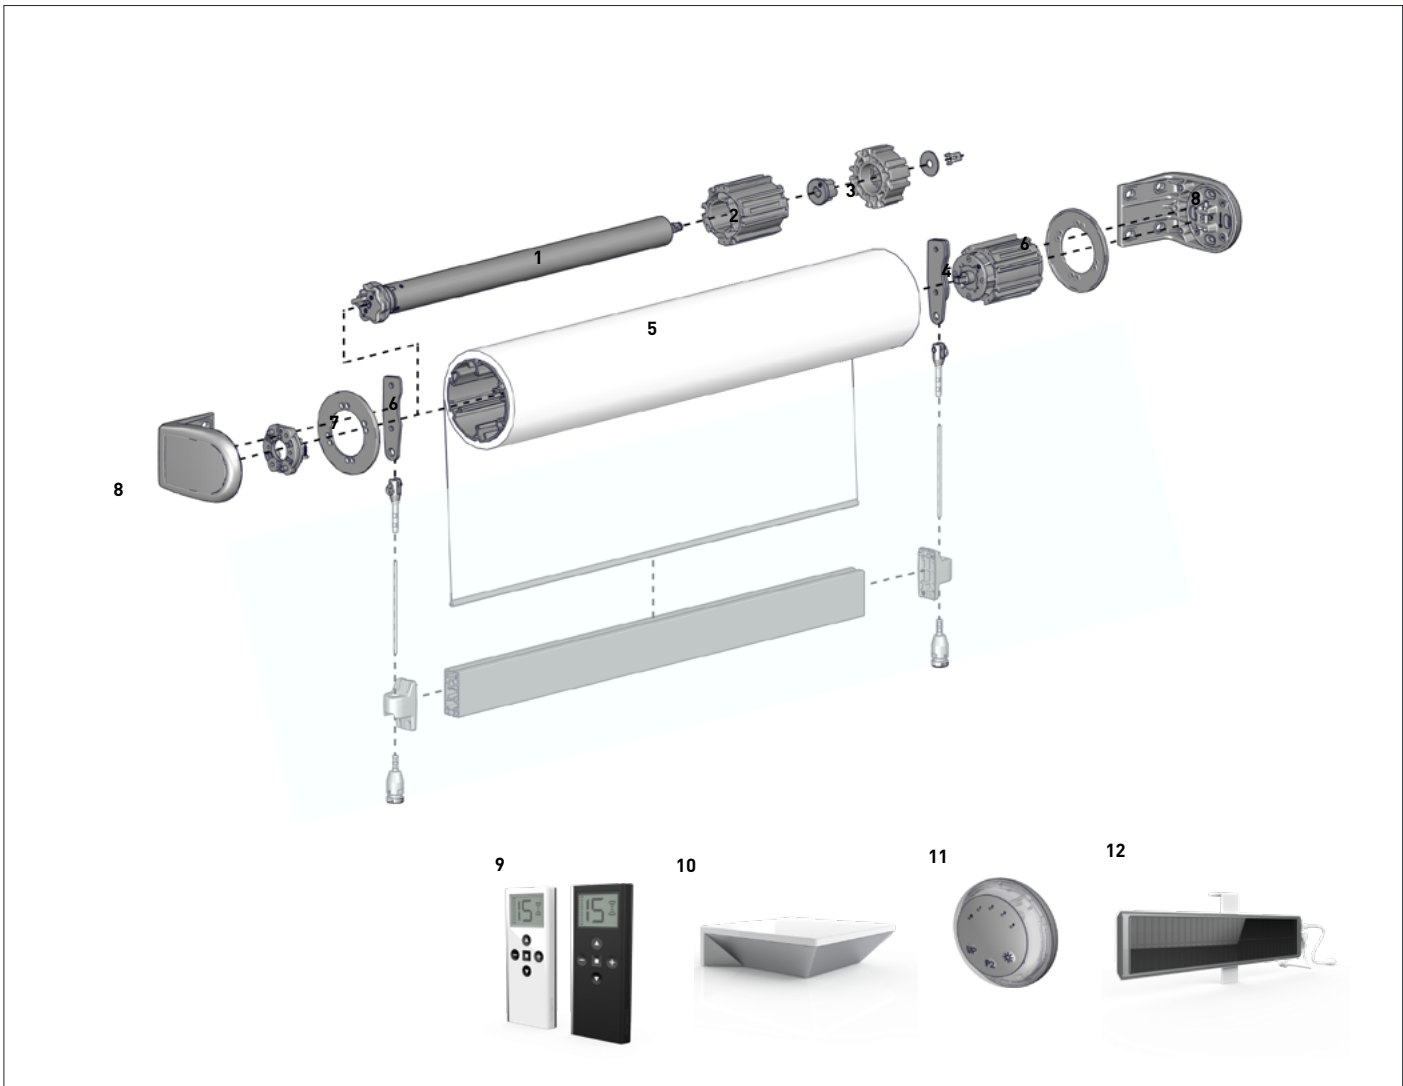

AUTOMATE | PULSE

12

CODE.	MT02-0401-067001
PRICE.	
PACK.	1. 10. Piece

USE WITH. Automate Motors

SECTION 4

EXTREME SYSTEMS

COLOUR RANGE

off white