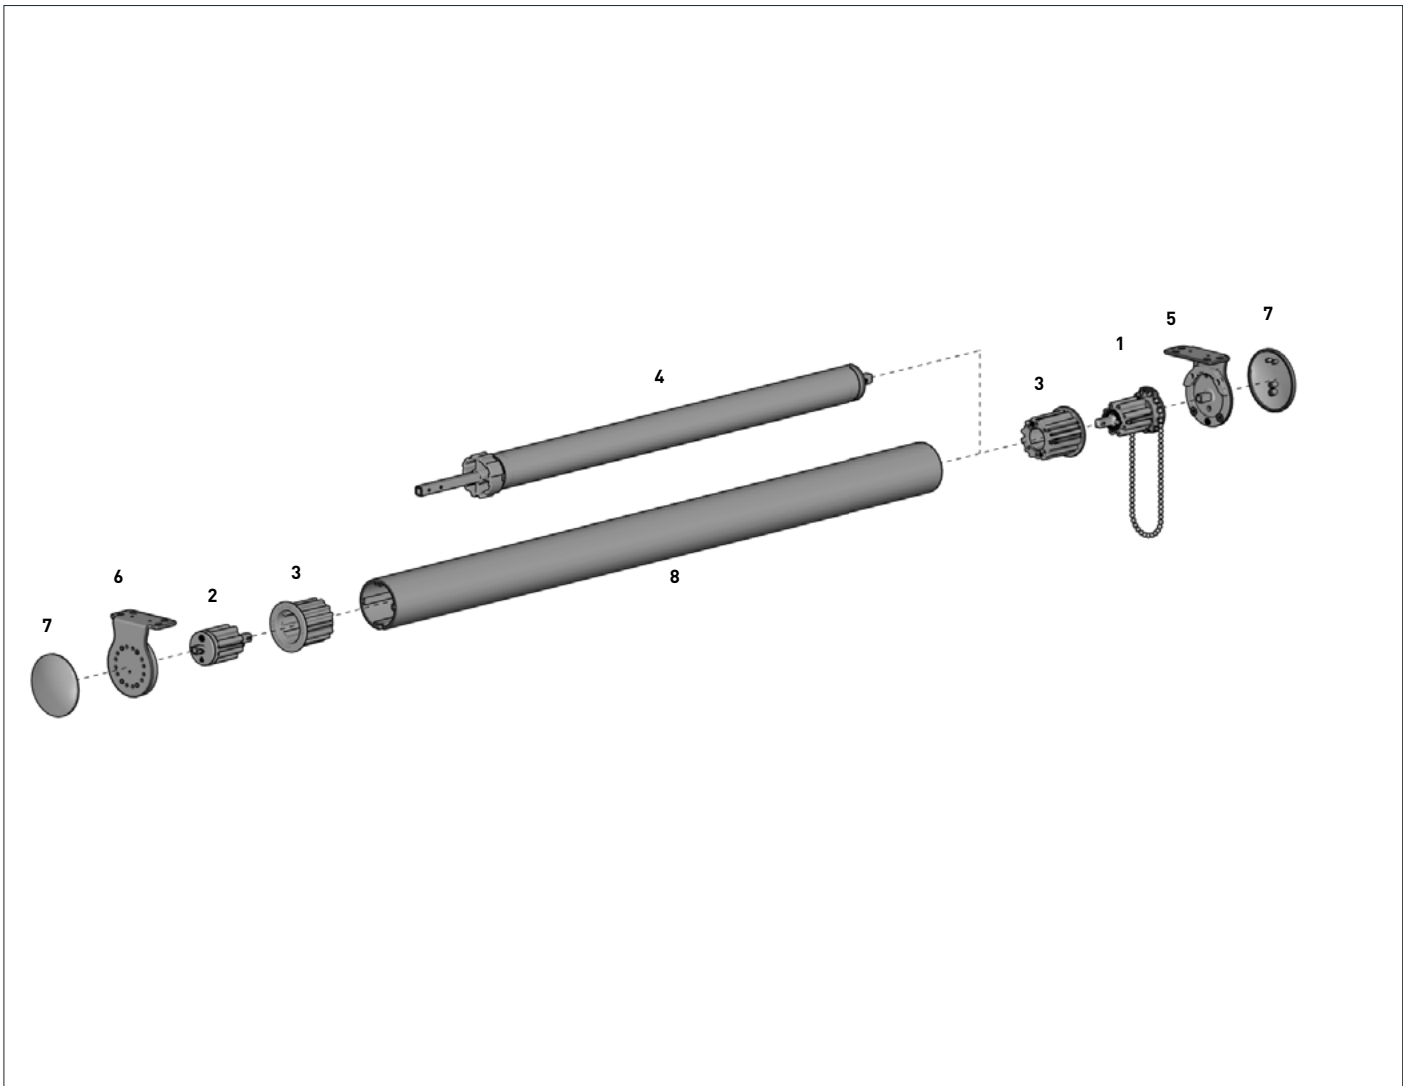

COLOUR. white (W), black (BK)
 USE WITH. Std bkt 50mm

ALUMINIUM TUBE O.D. 50MM X 4.87M LENGTH
 (2") | Length: 16ft / 4.87m 6

TYPE.	Taped
CODE.	RTEA5T16
PRICE.	
PACK.	40 Length

COLOUR. mill finish
 USE WITH. Adpt 50mm