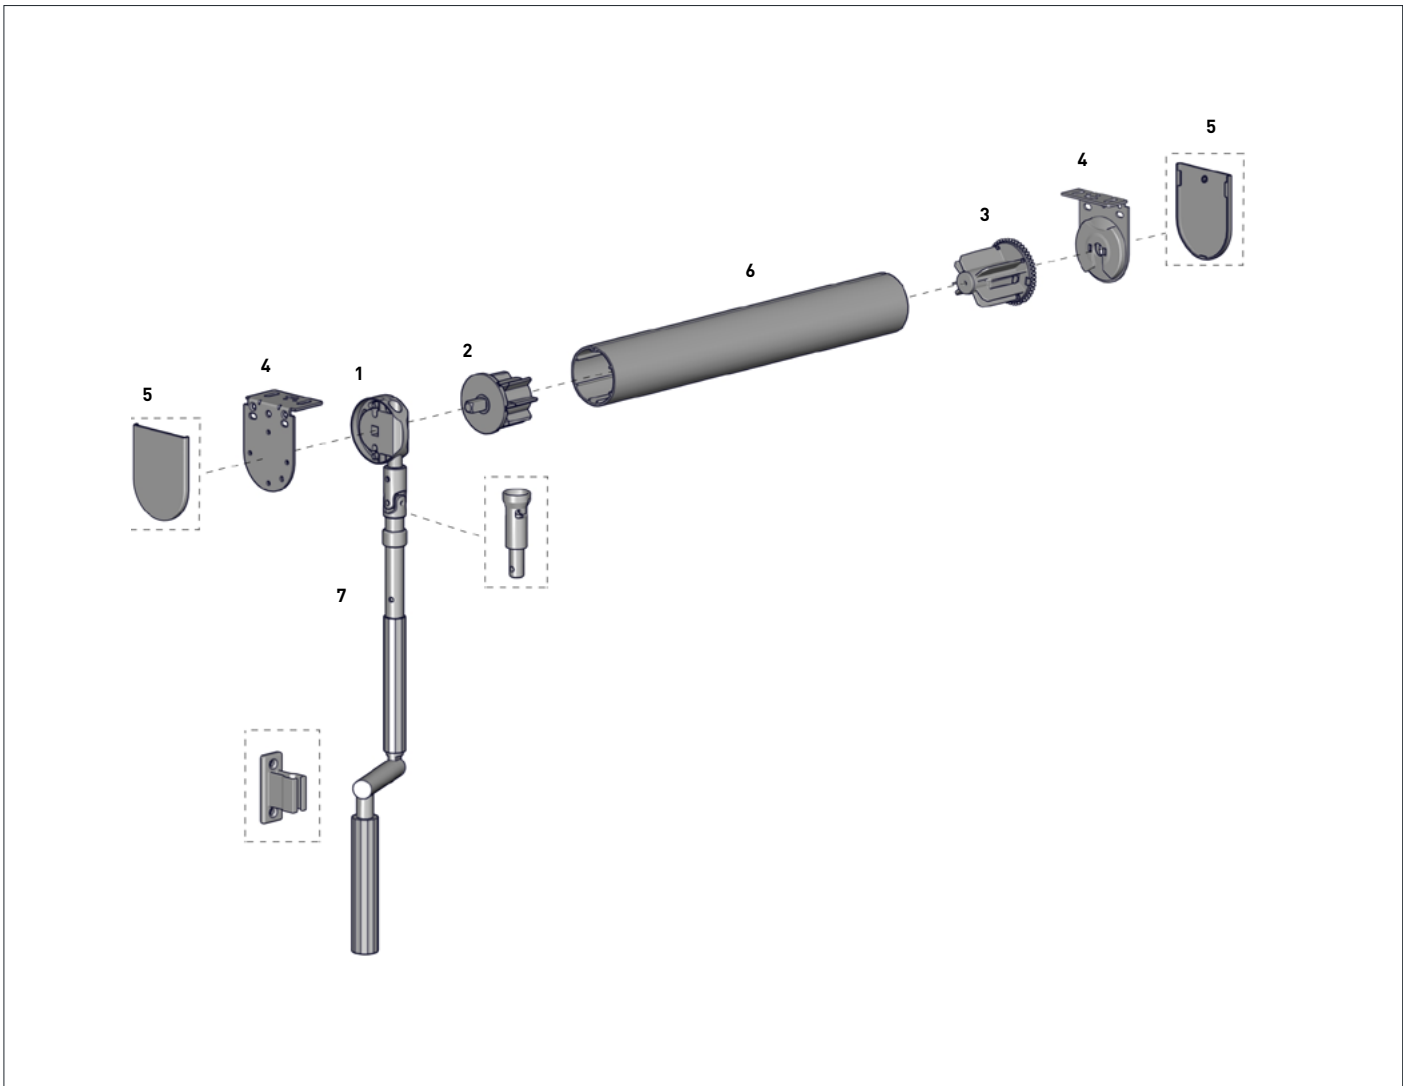

COLOUR RANGE

pure white

PRODUCT OPTIONS

<p>COUPLING JOINT (allows for removable arm)</p>	<p>CRANK ARM SUPPORT (secures arm to wall)</p>	<p>MOUNTING RAIL (for quick installation)</p>
---	---	--

SYSTEM UPGRADES