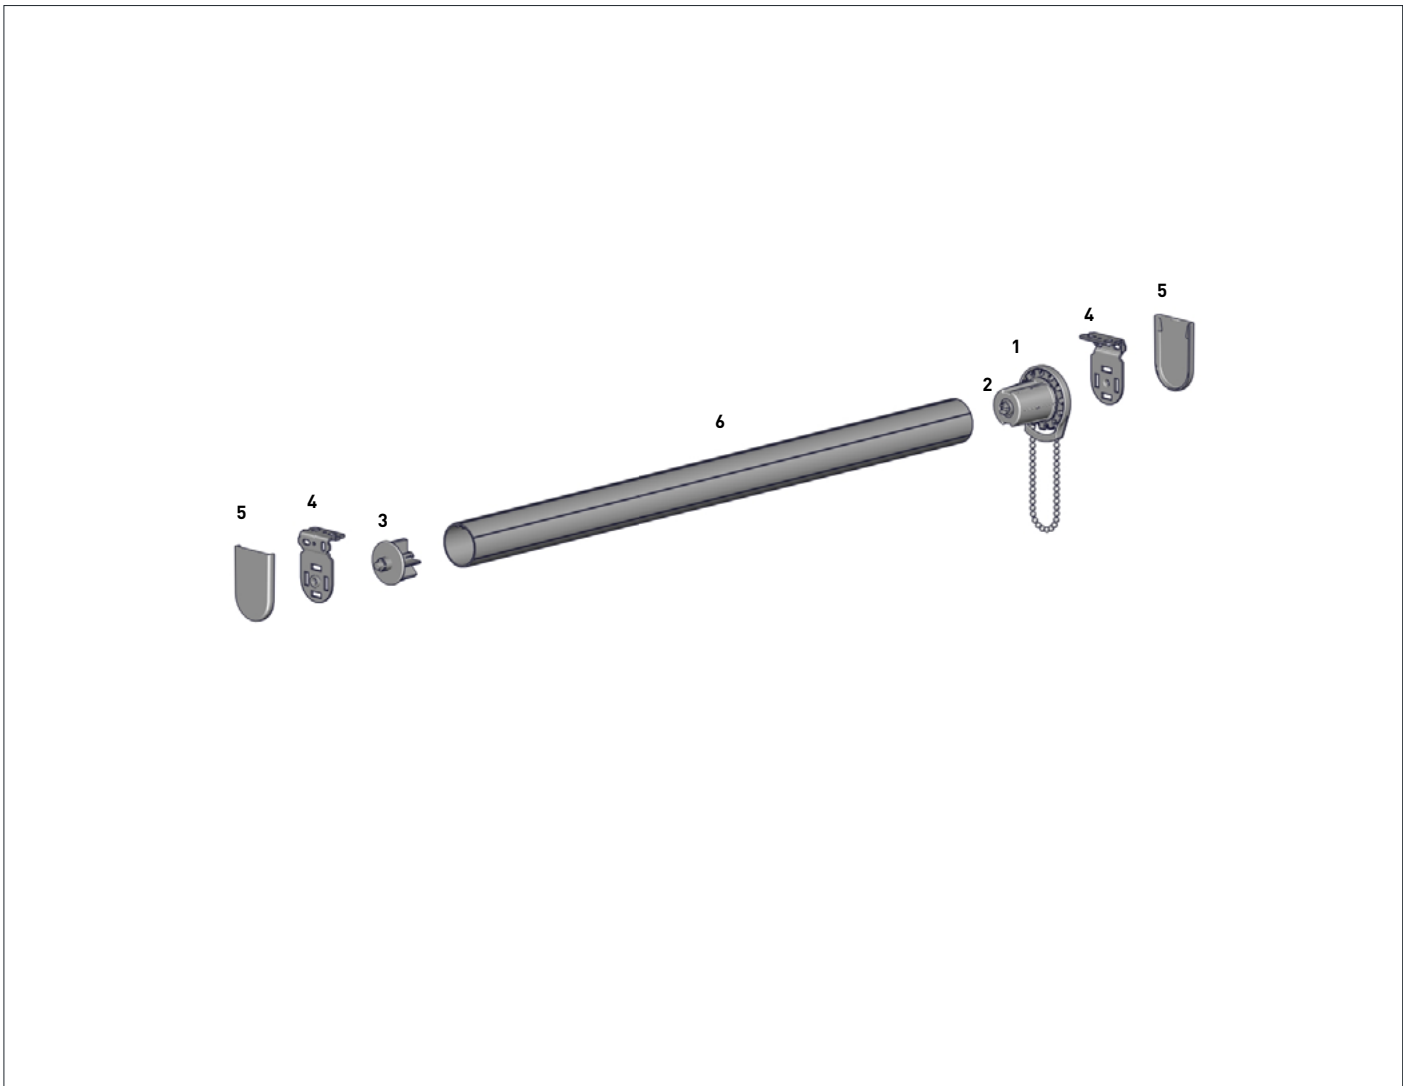

COLOUR RANGE

white silver grey black

PRODUCT OPTIONS

Automate Li-ion
1.1, 2 & 3Nm motors **P5**

SKYLINE EASY LINK
(to achieve wider spans) **P98**

MOUNTING RAIL
(for quick installation) **-**

PRODUCT OPTIONS

MEDIUM EASY-LINK SKYLINE **P98**

CF90
(for light blockout) **P116**