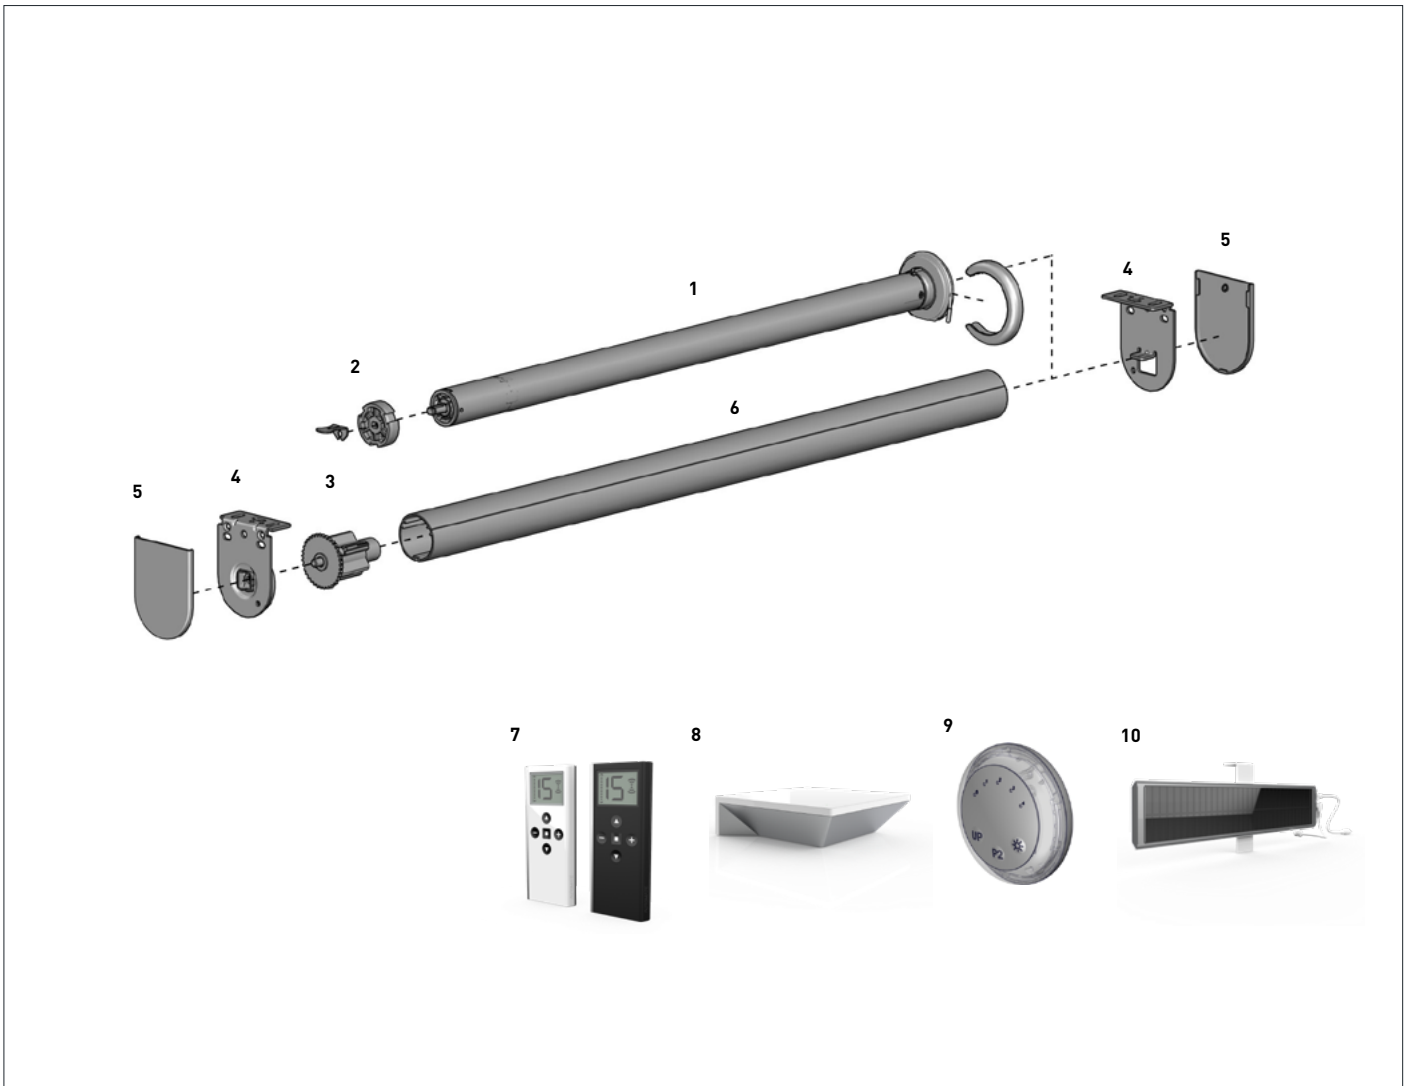

COLOUR RANGE

PRODUCT OPTIONS

SMART PHONE CONTROL **P11**

SOLAR PANEL CHARGER **P11**
(energy efficient solution)

SYSTEM UPGRADES

CF90 **P116**
(for light blackout)

INTERNAL WIRE GUIDE **P102**
(for controlled stability)