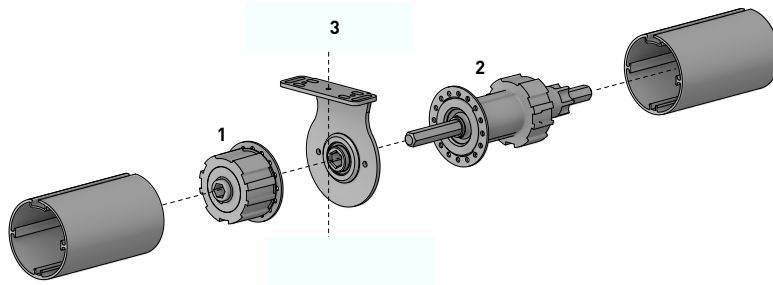

COLOUR RANGE

pure white

COMPATIBLE SYSTEMS

CHAIN CONTROL S60

P80

CRANK GEAR S60

P82

AUTOMATE S60

P88