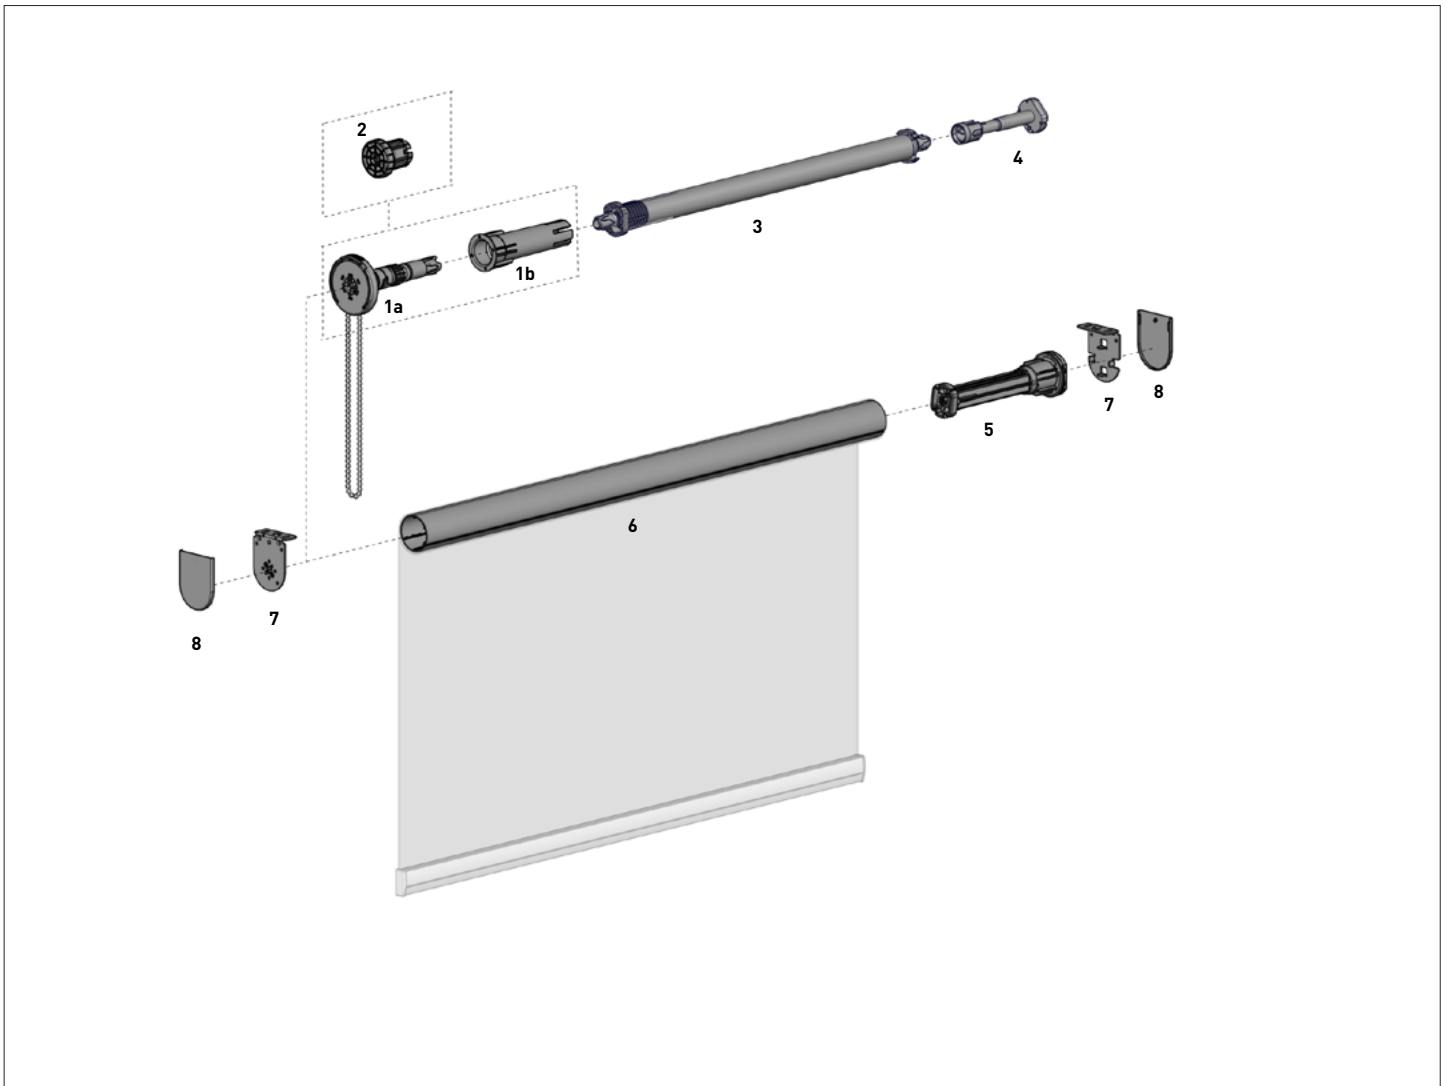

COLOUR RANGE

PRODUCT OPTIONS

MOUNTING RAIL
(for quick installation)

SYSTEM UPGRADES

EASY-LINK™ (for wider spans) **P96**

CF90 (for light blackout) **P116**