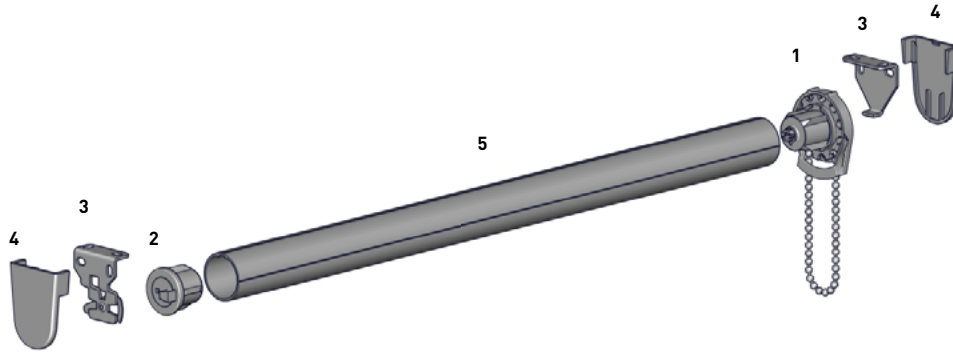

COLOUR RANGE

white

PRODUCT OPTIONS

Automate Li-ion 1.1Nm Motor **P5**

COMPONENTS

R-SERIES CLUTCH | R8 | 38MM
(1-1/2") **1**

CODE.	R8C14W
PRICE.	
PACK.	25 | 200 Piece

COLOUR. white (W)
USE WITH. R3-R8 bkt 38mm & RE tube 38mm

R-SERIES END PLUG | 38MM
(1-1/2") **2**

CODE.	REP53W
PRICE.	
PACK.	25 | 400 Piece

COLOUR. white (W)
USE WITH. R3-R8 bkt 38mm & tube 38mm

R-SERIES BRACKET | STANDARD R3 - R8 | 38MM
(1-1/2") 38mm Projection **3**

CODE.	RB360W
PRICE.	
PACK.	25 | 100 Set

COLOUR. white (W)
USE WITH. R3-R8 bkt cover, R3-R8 clutch & R- series end plug 28/32/38mm

R-SERIES BRACKET COVER | R3 - R8 | 38MM
(1-1/2") 38mm Projection **4**

CODE.	RBPC360W
PRICE.	
PACK.	25 | 100 Piece

COLOUR. white (W)
USE WITH. R series bracket R3-R8 38mm

ALUMINIUM TUBE O.D. 38MM X 4.87M LENGTH
(1-1/2") | Length: 16ft / 4.87m **5**

TYPE.	Taped
CODE.	RTEA4T16
PRICE.	
PACK.	8 Length

COLOUR. Mill
USE WITH. Clutch 38mm & Pin end 38mm