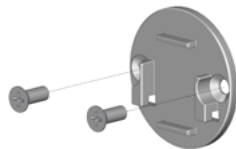

MOTOR ADAPTER 25/28/35MM TO SKYLINE

-

CODE.	MTAD-252835-SL
PRICE.	
PACK.	25 | 1,000.00 Pcs

USE WITH. 12V Automate Li-ion Motors

SCREW FOR MTAD ADAPTERS

-

CODE.	SLAMSCREW
PRICE.	
PACK.	100 | 0 Pcs