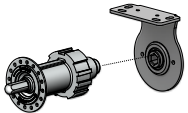

PRODUCT OPTIONS

NON ADJUSTABLE BRACKETS (idle end alternative)