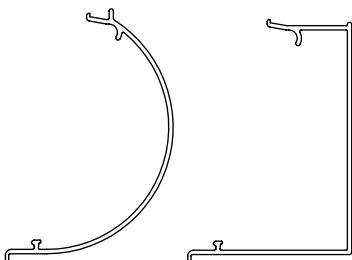

CASSETTE FASCIA 90

FEATURES & BENEFITS

- Quick install with slimline mounting bracket for Top & Face installations.
- Install directly through cassette (no brackets used) to ceiling or wall to minimise light bleed.
- Optional dim-OUT side channels for an improved light blockout solution.
- Contemporary round or square headbox options.

- TOP
- UNIVERSAL
- HEADBOX
- SQUARE
- ROUND
- CONTROLS

BRACKETS

TUBES

BOTTOM RAILS

SYSTEM FEATURES

PREFABRICATE + QUICK INSTALL

Simplified Off-site Assembly.

Universal OR Top Fix Brackets. Simple push, align and release.

Optional: Fix cassette directly to ceiling for minimal light bleed.

EXTRUSION OPTIONS

Square & Round options available.

CHAIN GUIDE

Unique chain guide for smooth operation.

TECHNICAL DATA