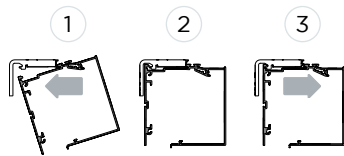

CASSETTE FASCIA 90

FEATURES & BENEFITS

- Quick install with slimline mounting bracket for Top & Face installations.
- Install directly through cassette (no brackets used) to ceiling or wall to minimise light bleed.
- Optional dim-OUT side channels for an improved light blockout solution.
- Contemporary round or square headbox options.

- TOP
- UNIVERSAL
- HEADBOX
- SQUARE
- ROUND
- CONTROLS

BRACKETS

TUBES

BOTTOM RAILS

SYSTEM FEATURES

PREFABRICATE + QUICK INSTALL

Simplified Off-site Assembly.

Universal OR Top Fix Brackets. Simple push, align and release.

Optional: Fix cassette directly to ceiling for minimal light bleed.

EXTRUSION OPTIONS

Square & Round options available.

CHAIN GUIDE

Unique chain guide for smooth operation.

TECHNICAL DATA