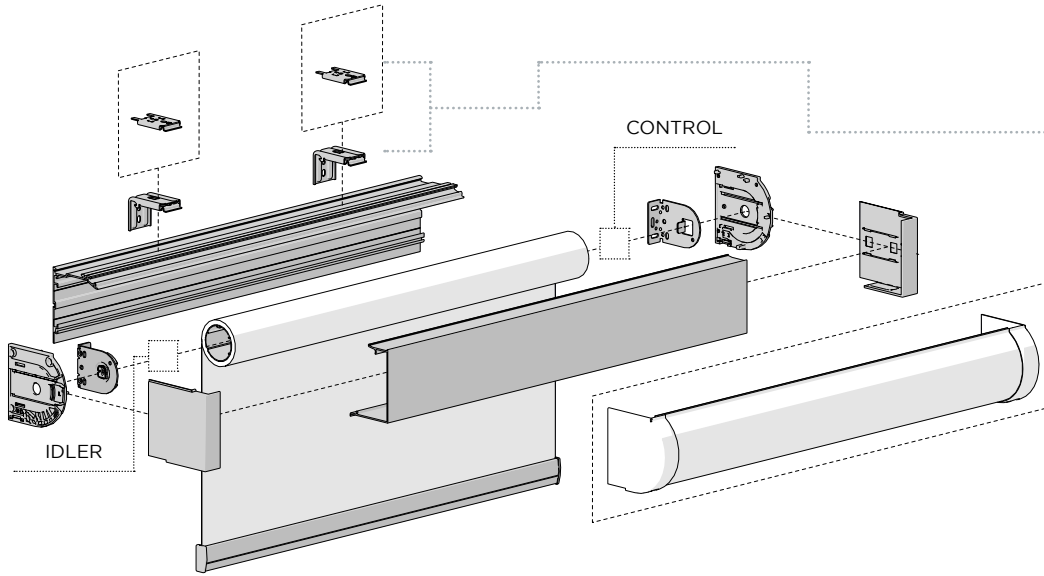

WEBPAGE LINK

SYSTEM UPGRADES