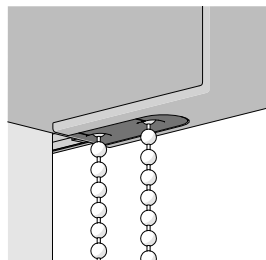

CASSETTE FASCIA 90

FEATURES & BENEFITS

- Quick install with slimline mounting bracket for Top & Face installations.
- Install directly through cassette (no brackets used) to ceiling or wall to minimise light bleed.
- Optional dim-OUT side channels for an improved light blockout solution.
- Contemporary round or square headbox options.

- TOP
- UNIVERSAL
- HEADBOX
- SQUARE
- ROUND
- CONTROLS

BRACKETS

TUBES

BOTTOM RAILS

SYSTEM FEATURES

PREFABRICATE + QUICK INSTALL

Simplified Off-site Assembly.

Universal OR Top Fix Brackets. Simple push, align and release.

Optional: Fix cassette directly to ceiling for minimal light bleed.

EXTRUSION OPTIONS

Square & Round options available.

CHAIN GUIDE

Unique chain guide for smooth operation.

TECHNICAL DATA