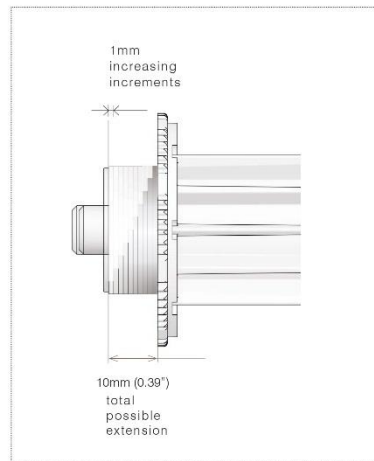

PRODUCT CHANGE | RB05-9359-xxx040

	DISCONTINUED PRODUCT	REPLACEMENT PRODUCT	CHANGES MADE	
			YES	NO
DESCRIPTION.	Easy-Lock Gear - Small VX Inst. Brackets	Easy-Lock Gear – Small, RB09 LX Inst. Brackets	<input checked="" type="checkbox"/>	<input type="checkbox"/>
CODE.	RB05-8358-xxx040	RB05-9359-xxx040	<input checked="" type="checkbox"/>	<input type="checkbox"/>
PACK SIZE.	5 200 Sets	5 200 Sets	<input type="checkbox"/>	<input checked="" type="checkbox"/>
COLOR / FINISH.	Pure White	Pure White	<input type="checkbox"/>	<input checked="" type="checkbox"/>
LENGTH.	40mm Projection	40mm Projection	<input type="checkbox"/>	<input checked="" type="checkbox"/>
IMAGE.			<input checked="" type="checkbox"/>	<input type="checkbox"/>
USE WITH.	Gear Small, RB08 Idlers	Gear Small, RB09 Idler	<input checked="" type="checkbox"/>	<input type="checkbox"/>
TRANSITIONING.	September 2017			

IMPROVEMENTS / CHANGES

FUNCTIONAL IMPROVEMENTS

- Using the RB09 Pin control, the installer can adjust the component in 1mm increments up to a total of 10mm (0.39"). This allows for the best possible fitment in any installation.