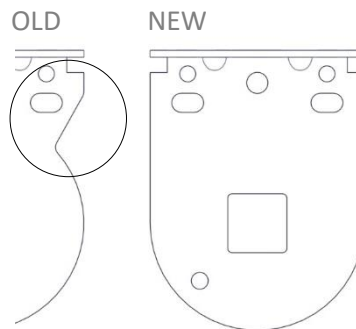

PRODUCT CHANGE | RB05-9359-xxx040

	DISCONTINUED PRODUCT	REPLACEMENT PRODUCT	CHANGES MADE	
			YES	NO
DESCRIPTION.	Easy-Lock Gear - Small VX Inst. Brackets	Easy-Lock Gear – Small, RB09 LX Inst. Brackets	<input checked="" type="checkbox"/>	<input type="checkbox"/>
CODE.	RB05-8358-xxx040	RB05-9359-xxx040	<input checked="" type="checkbox"/>	<input type="checkbox"/>
PACK SIZE.	5 200 Sets	5 200 Sets	<input type="checkbox"/>	<input checked="" type="checkbox"/>
COLOR / FINISH.	Pure White	Pure White	<input type="checkbox"/>	<input checked="" type="checkbox"/>
LENGTH.	40mm Projection	40mm Projection	<input type="checkbox"/>	<input checked="" type="checkbox"/>
IMAGE.			<input checked="" type="checkbox"/>	<input type="checkbox"/>
USE WITH.	Gear Small, RB08 Idlers	Gear Small, RB09 Idler	<input checked="" type="checkbox"/>	<input type="checkbox"/>
TRANSITIONING.	September 2017			

IMPROVEMENTS / CHANGES

FUNCTIONAL IMPROVEMENTS

- Using the RB09 Pin control, the installer can adjust the component in 1mm increments up to a total of 10mm (0.39"). This allows for the best possible fitment in any installation.

CHANGES MADE	
YES	NO
<input checked="" type="checkbox"/>	<input type="checkbox"/>

PRODUCTION/ASSEMBLY / CHANGES

- NA

CHANGES MADE	
YES	NO
<input type="checkbox"/>	<input checked="" type="checkbox"/>

AESTHETIC IMPROVEMENTS / CHANGES

- Modified shape

CHANGES MADE	
YES	NO
<input checked="" type="checkbox"/>	<input type="checkbox"/>