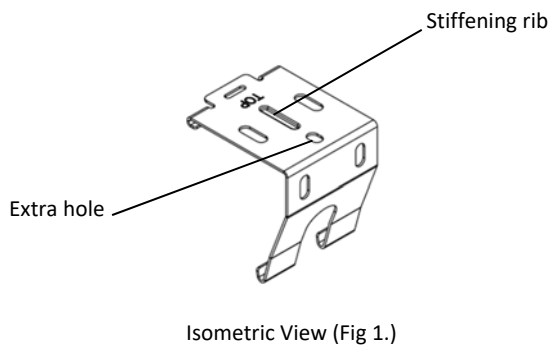

PRODUCT CHANGE | CASSETTE 100 MOUNTING BRACKET

	DISCONTINUED PRODUCT	REPLACEMENT PRODUCT	CHANGES MADE	
			YES	NO
DESCRIPTION.	Bracket Mounting Cassette 100	Cassette 100 Mounting Bracket	<input checked="" type="checkbox"/>	<input type="checkbox"/>
CODE.	HDBKTxxxx	SB20-0202-xxx100	<input checked="" type="checkbox"/>	<input type="checkbox"/>
PACK SIZE.	EA	CT 50 / CT 200	<input checked="" type="checkbox"/>	<input type="checkbox"/>
PRICE.	Refer relevant price list	Refer relevant price list	<input checked="" type="checkbox"/>	<input type="checkbox"/>
COLOR / FINISH.	Powder coat / Zinc	White (075), Vanilla (414), Bronze (472), Black (050), Zinc (025)	<input type="checkbox"/>	<input checked="" type="checkbox"/>
IMAGE.			<input checked="" type="checkbox"/>	<input type="checkbox"/>
USE WITH.	Cassette 100	Cassette 100	<input type="checkbox"/>	<input checked="" type="checkbox"/>
TRANSITIONING.	All colors will be available mid-April. Old version is available until supplies last.			

IMPROVEMENTS / CHANGES

PRODUCTION / INSTALLATION IMPROVEMENTS

- Improved qualities expand the minimum distance between brackets to 4 feet (122cm).
- The extra screw hole expands the range and accessibility for shallow window installations.

FUNCTIONAL IMPROVEMENTS / CHANGES

- The stiffening rib makes the bracket stronger (Fig 1.)
- Improved geometric shape at critical points (Fig 2.)
- Increased bracket width for improved support
- Thicker steel makes an improved robust bracket