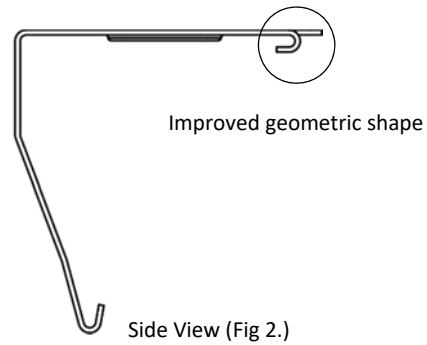

PRODUCT CHANGE | CASSETTE 100 MOUNTING BRACKET

	DISCONTINUED PRODUCT	REPLACEMENT PRODUCT	CHANGES MADE	
			YES	NO
DESCRIPTION.	Bracket Mounting Cassette 100	Cassette 100 Mounting Bracket	<input checked="" type="checkbox"/>	<input type="checkbox"/>
CODE.	HDBKTxxxx	SB20-0202-xxx100	<input checked="" type="checkbox"/>	<input type="checkbox"/>
PACK SIZE.	EA	CT 50 / CT 200	<input checked="" type="checkbox"/>	<input type="checkbox"/>
PRICE.	Refer relevant price list	Refer relevant price list	<input checked="" type="checkbox"/>	<input type="checkbox"/>
COLOR / FINISH.	Powder coat / Zinc	White (075), Vanilla (414), Bronze (472), Black (050), Zinc (025)	<input type="checkbox"/>	<input checked="" type="checkbox"/>
IMAGE.			<input checked="" type="checkbox"/>	<input type="checkbox"/>
USE WITH.	Cassette 100	Cassette 100	<input type="checkbox"/>	<input checked="" type="checkbox"/>
TRANSITIONING.	All colors will be available mid-April. Old version is available until supplies last.			

IMPROVEMENTS / CHANGES

PRODUCTION / INSTALLATION IMPROVEMENTS

- Improved qualities expand the minimum distance between brackets to 4 feet (122cm).
- The extra screw hole expands the range and accessibility for shallow window installations.

FUNCTIONAL IMPROVEMENTS / CHANGES

- The stiffening rib makes the bracket stronger (Fig 1.)
- Improved geometric shape at critical points (Fig 2.)
- Increased bracket width for improved support
- Thicker steel makes an improved robust bracket