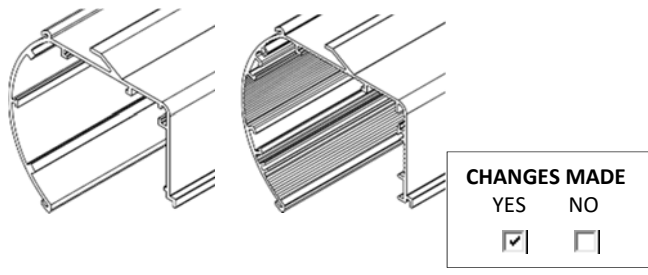

PRODUCT CHANGE | CASSETTE 120

	DISCONTINUED PRODUCT	REPLACEMENT PRODUCT	CHANGES MADE	
			YES	NO
DESCRIPTION.	Cassette 120 Headrail	Cassette 120 Headrail	☐	☒
CODE.	CRV53xx	SB20-0304-xxx490	☒	☐
PACK SIZE.	CT 4	CT 4	☐	☒
PRICE.	Refer relevant price list	Refer relevant price list	☒	☐
COLOR / FINISH.	Powder coat / Anodized	White (075), Vanilla (414), Bronze (080), Black (050), Anodized (020)	☐	☒
LENGTH.	16 feet / 488cm	16 feet / 488cm	☐	☒
IMAGE.			☒	☐
TRANSITIONING	Available while supplies last. Stocks are estimated to last: White, vanilla & anodized until the end of May. Black & bronze until the end of June.			
DESCRIPTION.	End Cap Cassette 120	End Cap Cassette 120	☐	☒
CODE.	CREC53xx	SB20-0303-xxx120	☒	☐
PACK SIZE.	EA	EA	☐	☒
PRICE.	Refer relevant price list	Refer relevant price list	☒	☐
COLOR / FINISH.	White, Vanilla, Gray, Bronze, Black	White (075), Vanilla (414), Gray (331), Bronze (089), Black (050)	☐	☒
IMAGE.			☒	☐
TRANSITIONING	Available while supplies last. After that available with special order with minimum quantities. Stocks are estimated to last: White, vanilla & anodized until the end of May. Black & bronze until the end of June.			

IMPROVEMENTS / CHANGES

PRODUCTION

- Improved groove allocation to attach a zebra fabric.