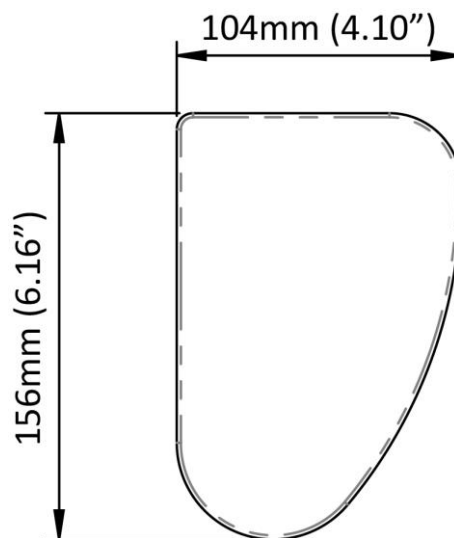

NEW PRODUCT | Skyline Bracket Cover | Double V Slim

PRODUCT DETAILS	
DESCRIPTION	Skyline Bracket Cover | Double V Slim
CODE	RB18-1010-xxx000
PACK SIZE	5 | 80 lengths
PRICE	NA
COLOUR / FINISH	Pure White (075), Black (050)
IMAGE.	
USE WITH.	Skyline Bracket | Double V Slim (RB18-1001-xxx000)
AVAILABLE.	June 2017

FEATURES & BENEFITS

PRODUCTION / INSTALLATION FEATURES

- Simply clip onto the bracket

AESTHETIC BENEFITS

- Stylish slim covers that hide components and fixing holes