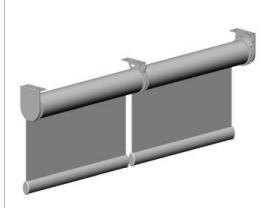

4a

5a

COLOR RANGE

Pure White

PRODUCT OPTIONS

**MKII MOUNTING RAIL** p.13  
For quick installation

**EASY-LINK™ SYSTEM** p.21  
For wider spans

SYSTEM UPGRADES