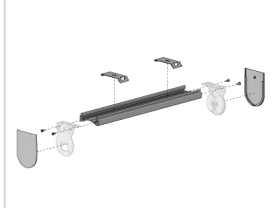

4a

5a

COLOR RANGE

Pure White

PRODUCT OPTIONS

**MKII MOUNTING RAIL** p.13  
For quick installation

**EASY-LINK™ SYSTEM** p.21  
For wider spans

SYSTEM UPGRADES