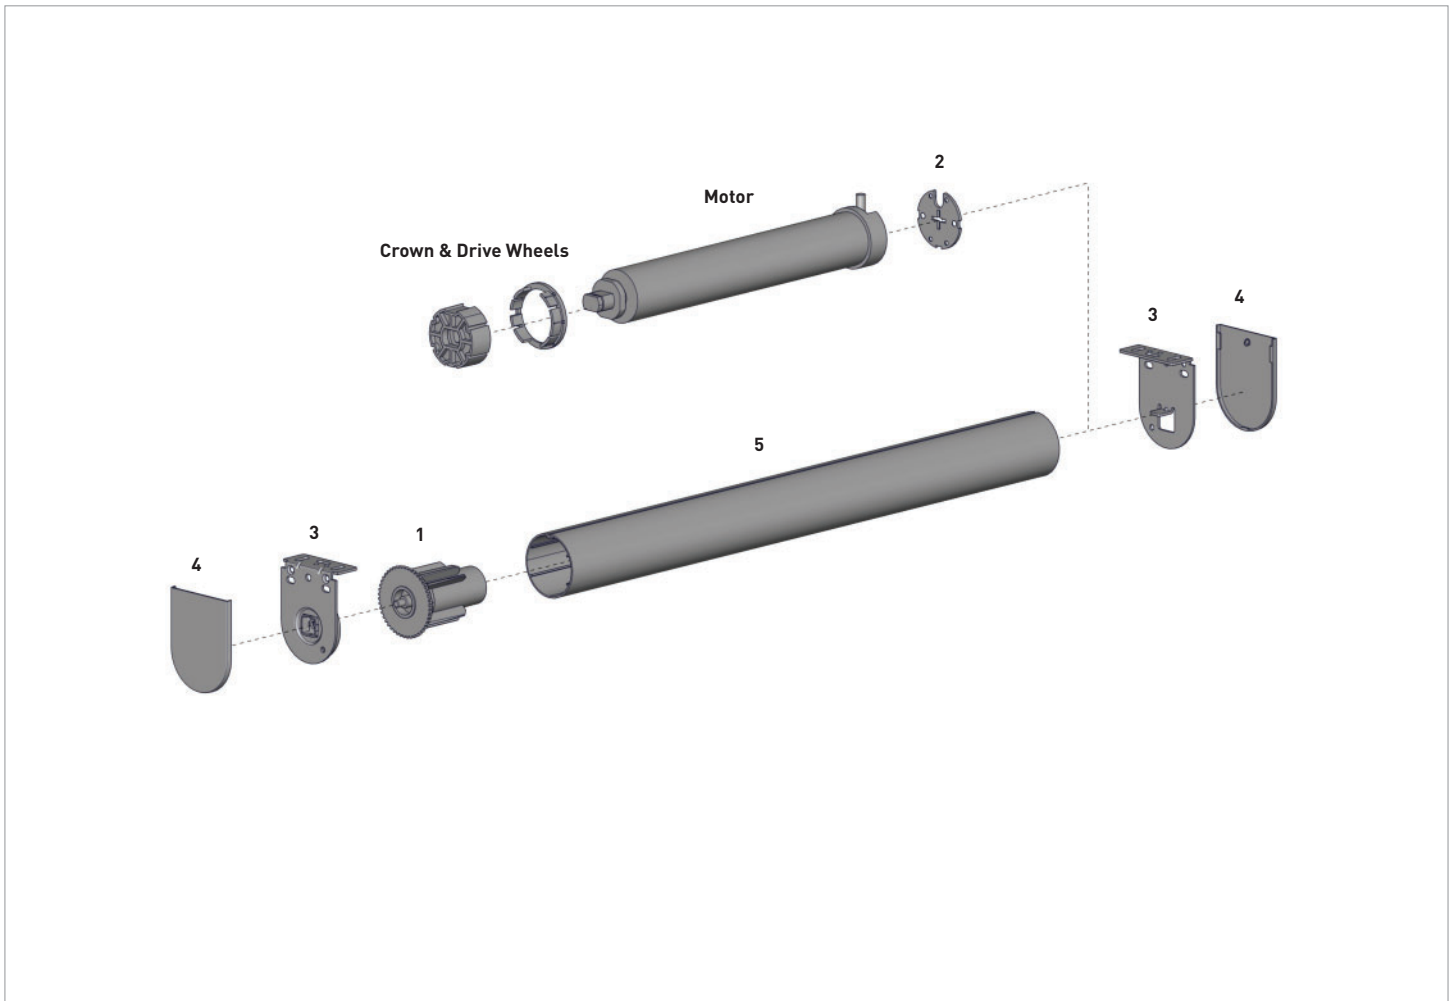

COLOR RANGE

Pure White

COMPATIBLE AUTOMATE™ MOTORS

- AUTOMATE™ Li-ion 1.1, Q2.0 & 3.0
- AUTOMATE™ DCRF 1.1, Q2.0 & 3.0
- AUTOMATE™ ACML Q6.0 & 6.0
- AUTOMATE™ ACRF Q6.0 & 6.0

PRODUCT OPTIONS

DOUBLE BRACKETS

p.32

For dual day/night shades

S45 EASY-LINK™ SYSTEM

p.21

For wider spans

SYSTEM UPGRADES

SQUARE CASSETTE 110

p.53

CF90 CASSETTE FASCIA SYSTEM

p.58

CF90 EDGE LIGHT BLOCK SYSTEM

p.61

For light blackout

P95 SEMI CASSETTE

p.55