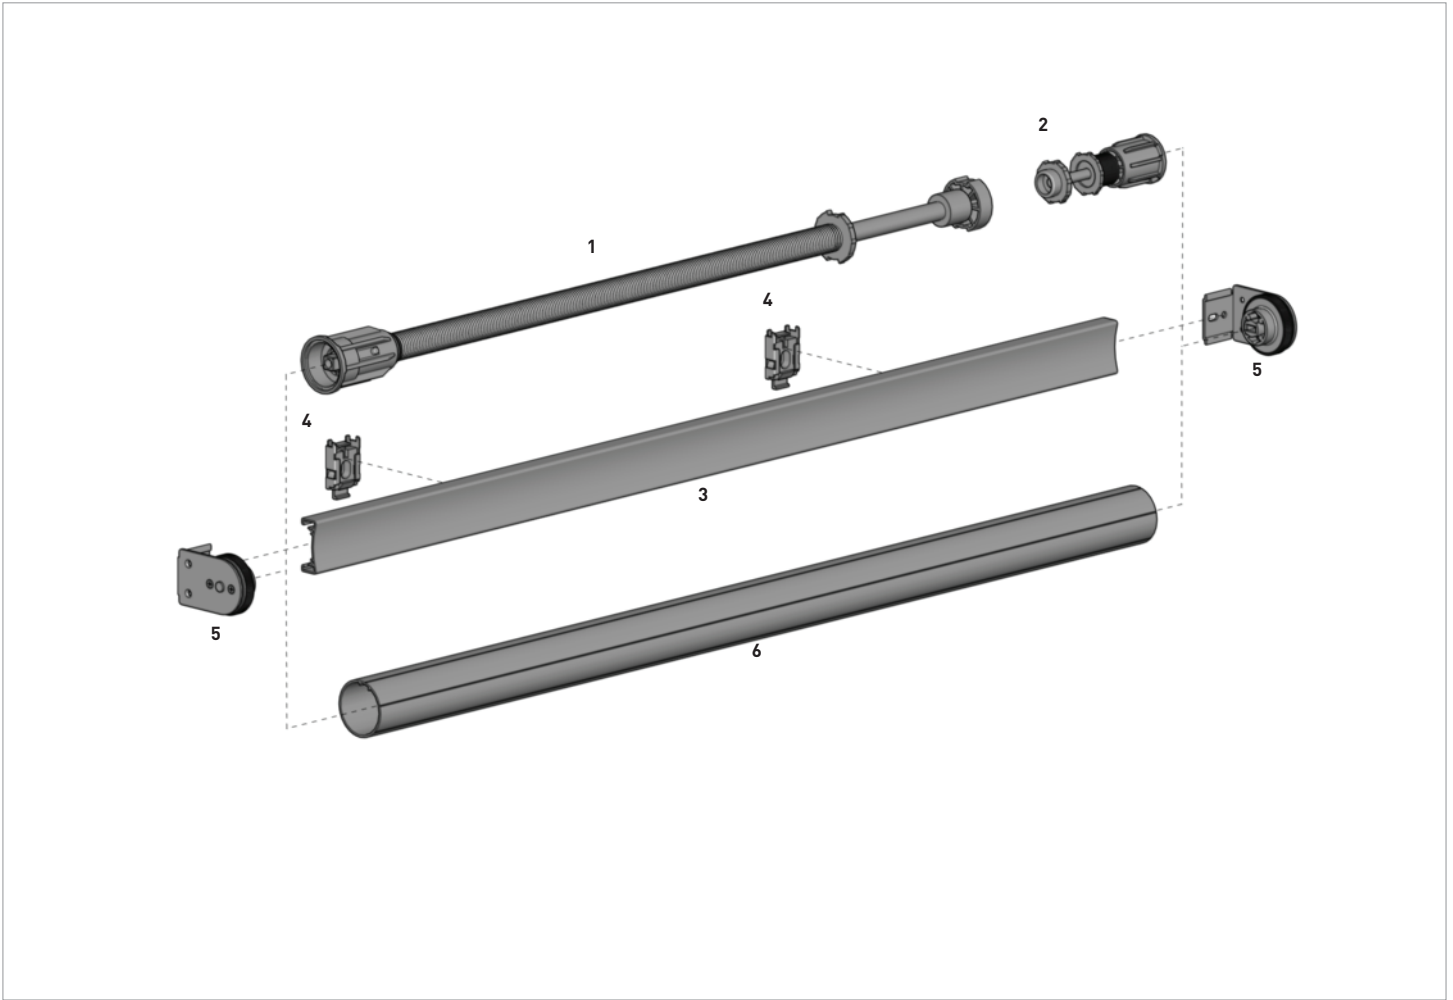

COLOR RANGE

White

SYSTEM UPGRADES

CASSETTE 100/120
Round cover

p.51