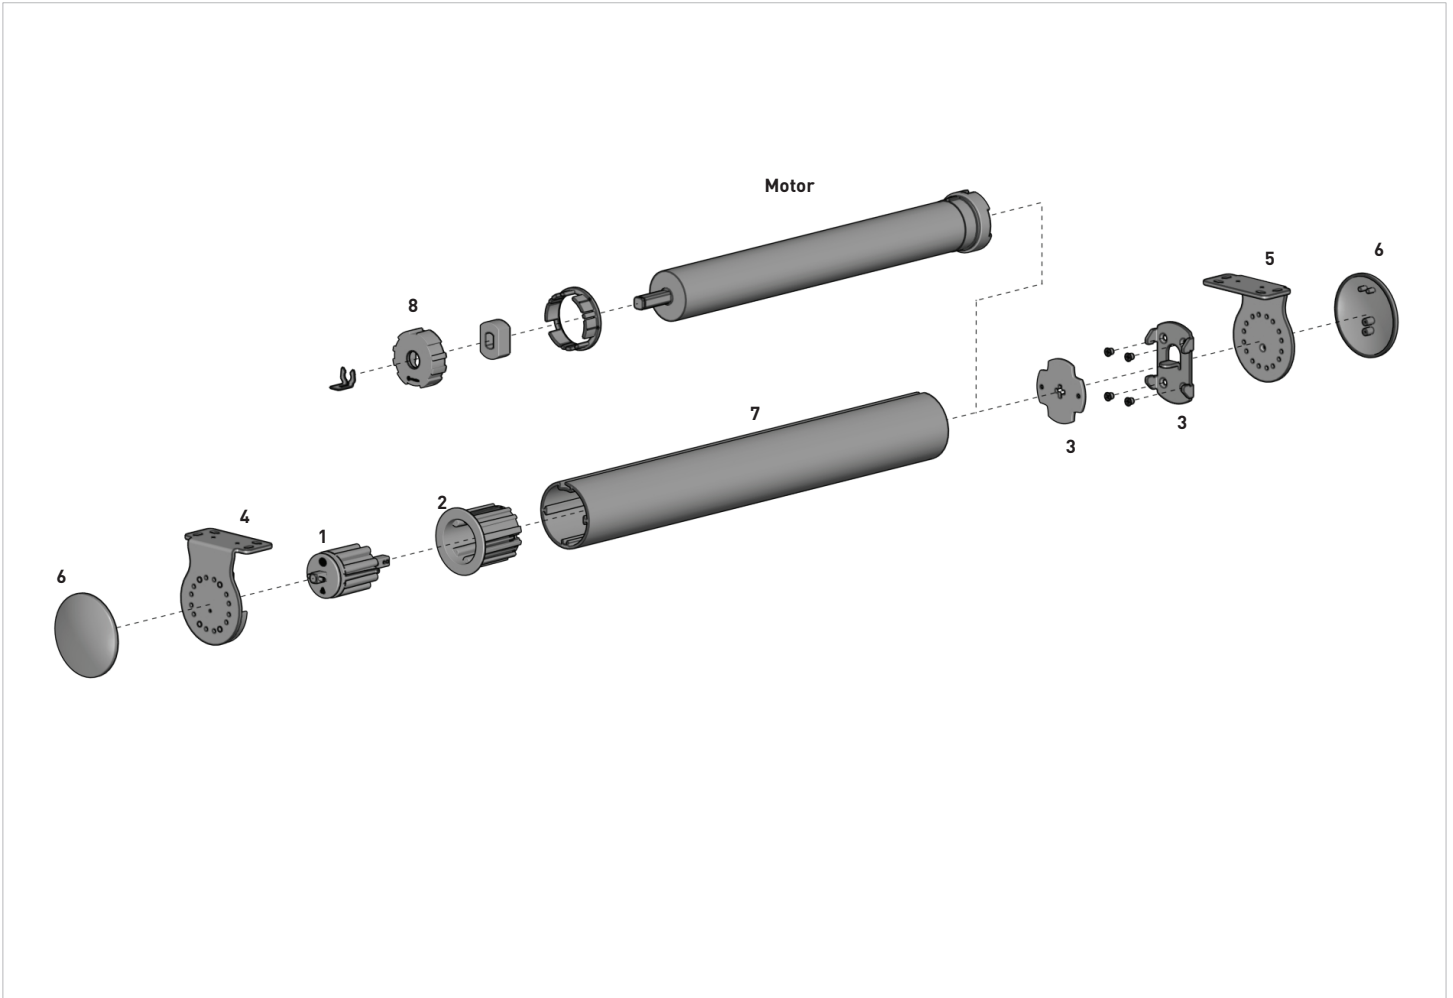

COLOR RANGE

COMPATIBLE AUTOMATE™ MOTORS

- AUTOMATE™ Li-ion Q3.0 & Q10.0
- AUTOMATE™ DCRF Q3.0 & Q10.0
- AUTOMATE™ ACRF Q10.0 & 15
- AUTOMATE™ ACML Q10.0

PRODUCT OPTIONS

NON-ADJUSTABLE BRACKET p.64
Alternative for idle end

ADJUSTABLE BRACKETS p.64
For 5mm height adjustments

DOUBLE BRACKETS p.64
For dual day/night shades

ACCESSORIES FOR THIRD PARTY MOTORS p.65

SYSTEM UPGRADES

S60 MULTI-LINK SYSTEM p.67
For wider spans