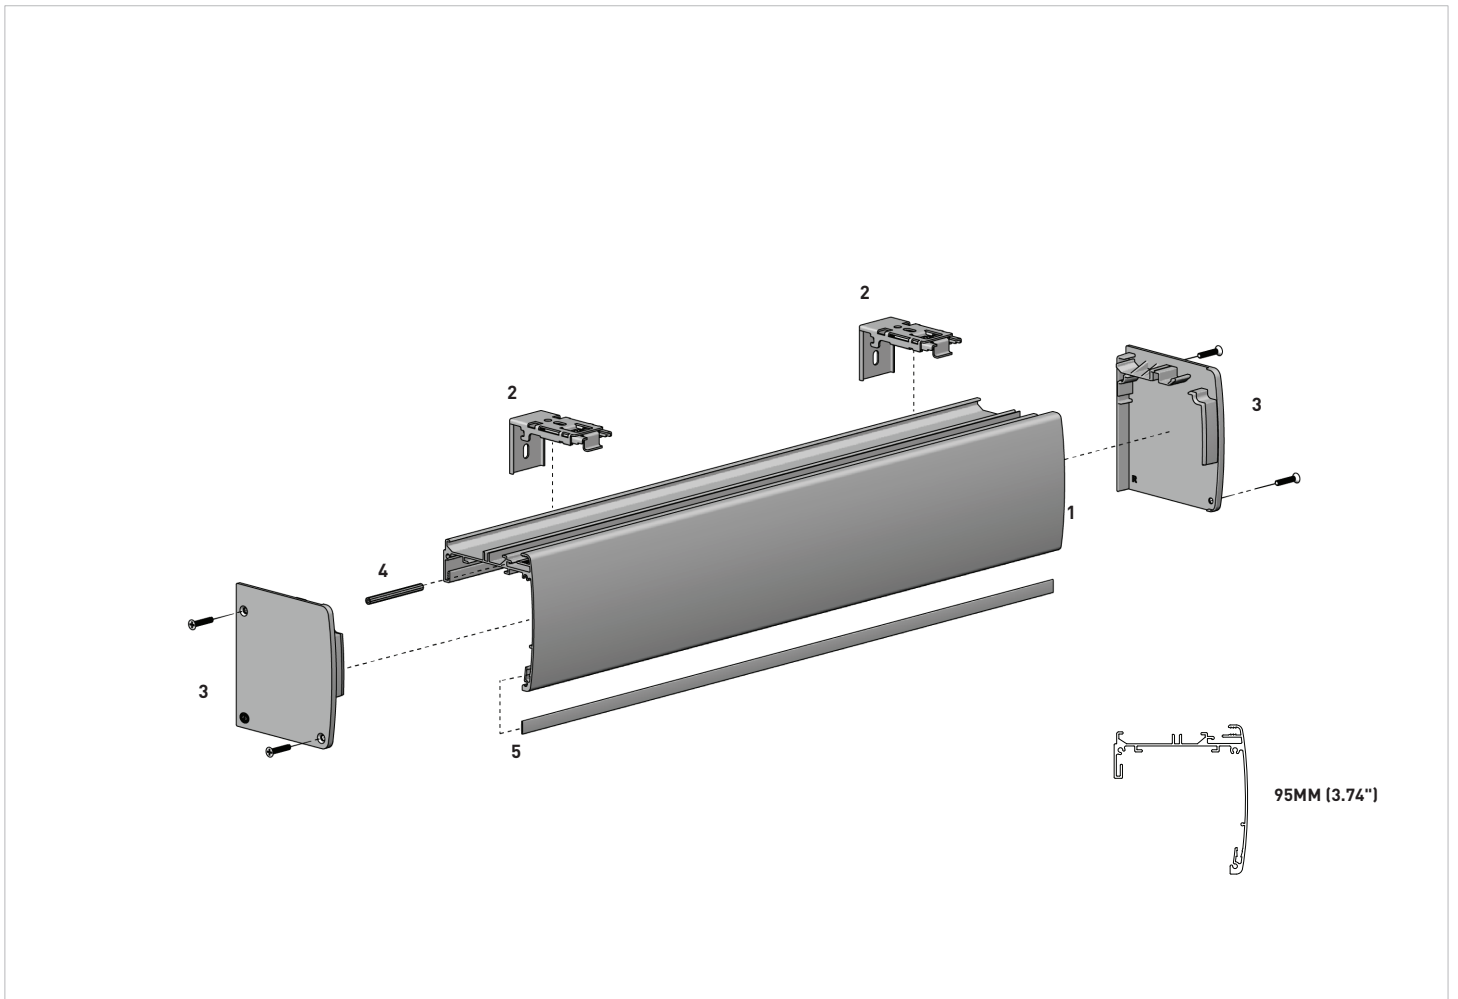

-

TYPE	40mm
CODE	SL01-0306-xxx040
PACK	50

COLOR. Black (050), Silver Grey (338), Pure White (069)  
USE WITH. Square Cassette 110

**SCREW #6 X 3/8" HEX SLOTTED**

-

CODE	SC6375H25
PACK	25

USE WITH. LX Brackets