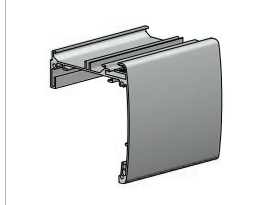

P95 SEMI CASSETTE p.56