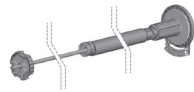

G400 SKYLINE SPRING ASSIST GEARED CLUTCH

1

TYPE	36" Left	36" Right
CODE	RGAL400SAH36Lxx	RGAL400SAH36Rxx
PACK	6	6

TYPE	45" Left	45" Right
CODE	RGAL400SAH45Lxx	RGAL400SAH45Rxx
PACK	6	6

COLOR. White (W), Black (BK)
USE WITH. 2-1/2" tube only