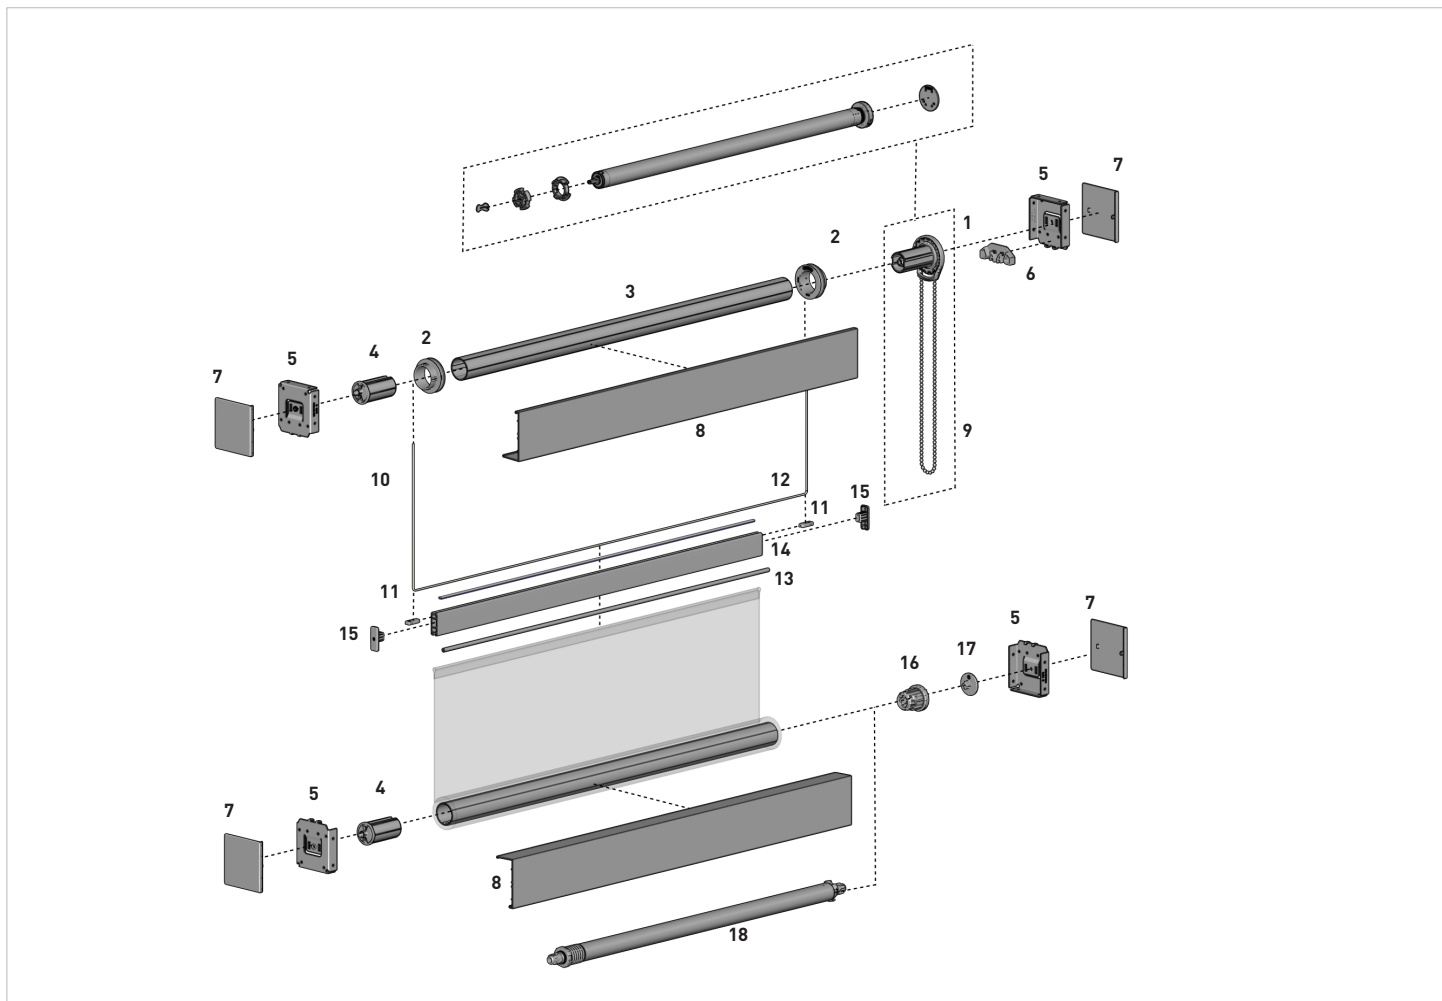

COLOR RANGE

COMPATIBLE AUTOMATE™ MOTORS

AUTOMATE™ Li-ion 1.1, Q2.0 & 3.0
AUTOMATE™ DCRF 1.1, Q2.0 & 3.0

PRODUCT OPTIONS

G200 SKYLINE SPRING ASSIST GEARED CLUTCH p.28

OPEN ROLL Skyline Bracket p.15

SKYLINE SQUARE FASCIA | 3" p.15
Square cover

AUTOMATE™ MOTORIZATION p.142

SYSTEM UPGRADES

CF90 CASSETTE FASCIA SYSTEM p.58

CF90 EDGE LIGHT BLOCK SYSTEM p.61
For light blackout

SKYLINE LX BRACKET p.15