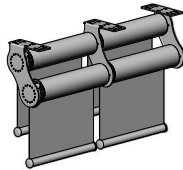

DOUBLE BRACKETS p.68
For dual day/night shades