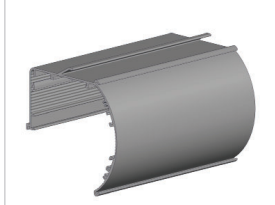

SYSTEM UPGRADES

CASSETTE p.51
Round cover