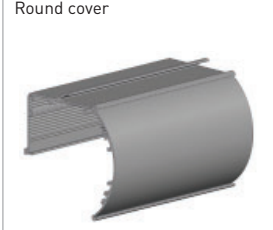

COLOR. White [069], Black [050]

COLOR RANGE

White

SYSTEM UPGRADES

CASSETTE 100/120  
Round cover

p.51

**EASYSFG PLUS SPRING LH 1-1/2" (38MM)**

1