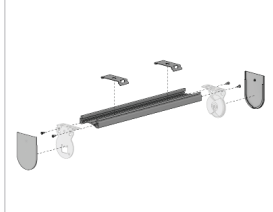

## SKYLIGHT

Skylight Zipscreen	73
--------------------	----

**COLOR RANGE**

White Black

**PRODUCT OPTIONS**

**MKII MOUNTING RAIL** p.20  
For quick installation

**SYSTEM UPGRADES**

**CASSETTE 100/120** p.51  
Round cover