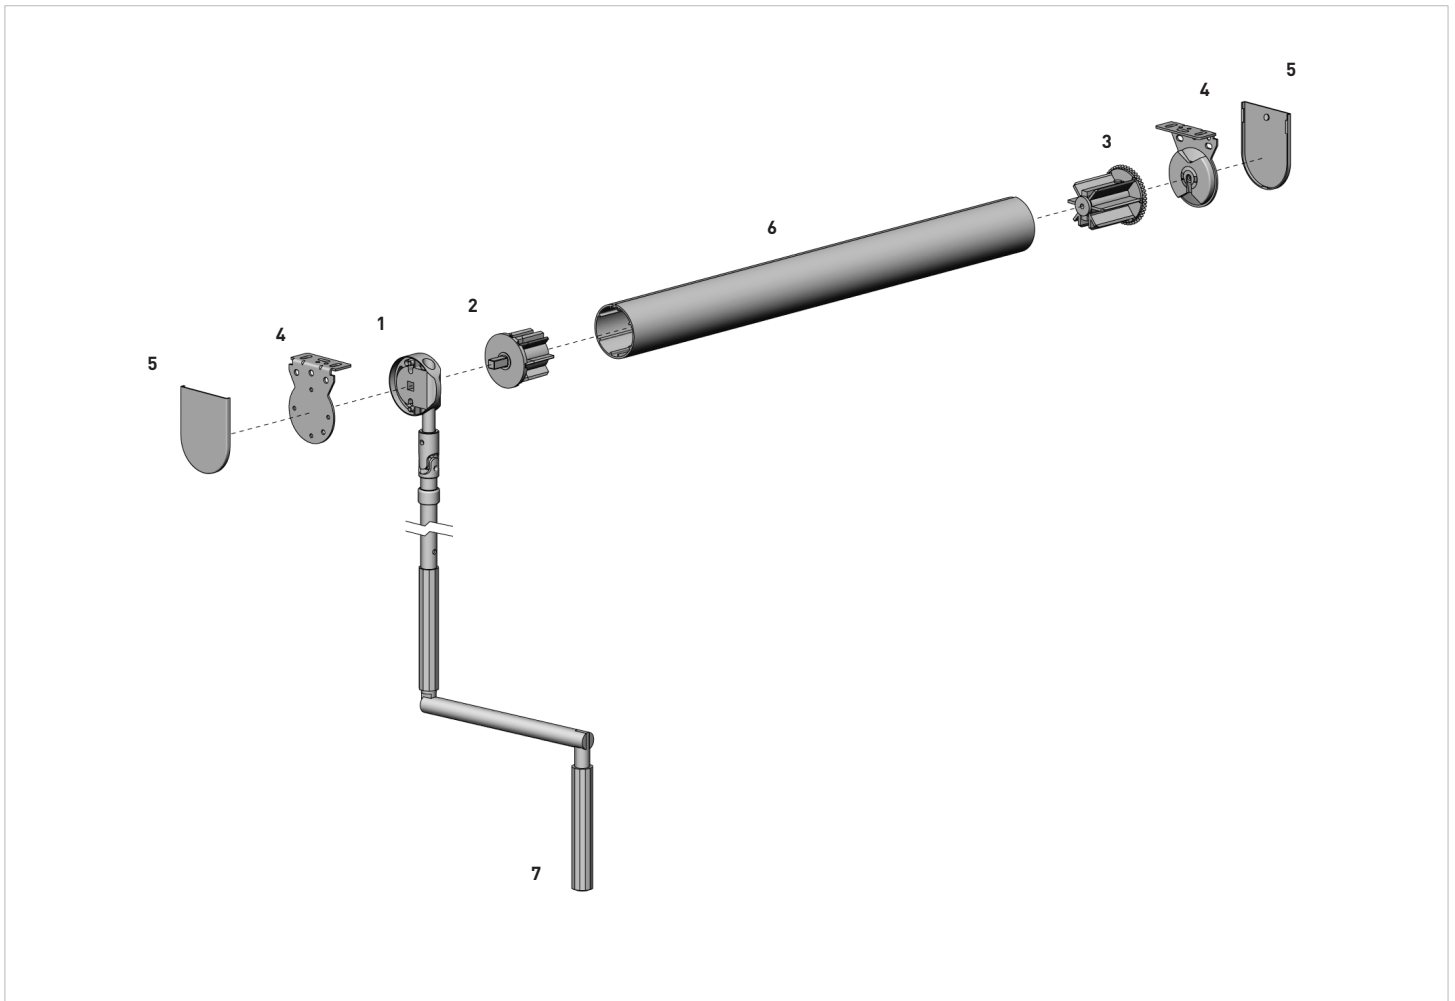

COLOR RANGE

PRODUCT OPTIONS

COUPLING JOINT

p.30

Allows for removable arm

CRANK ARM FIXING SUPPORT

p.30

Secures arm to wall

S45 EASY-LINK™ SYSTEM

p.21

For wider spans

SYSTEM UPGRADES

CF90 CASSETTE FASCIA SYSTEM

p.58

CF90 EDGE LIGHT BLOCK SYSTEM

p.61

For light blackout