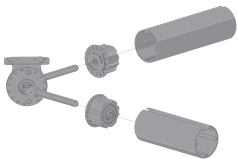

PRODUCT OPTIONS

UNI-LINK p.68
Angle linked shades up to 90 degrees