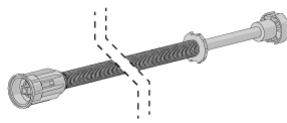

TYPE	1.2 x 300mm
CODE	RE0080400
PACK	25

TYPE	1.5 x 450mm	1.7 x 550mm	1.1x 180mm
CODE	RE0080500	RE0084400	RE0084910
PACK	25	25	25

COLOR. White

**EASY SPRING PLUS PRE-ROTATION TOOL**

-

CODE	RE0084200
PACK	1

COLOR. White