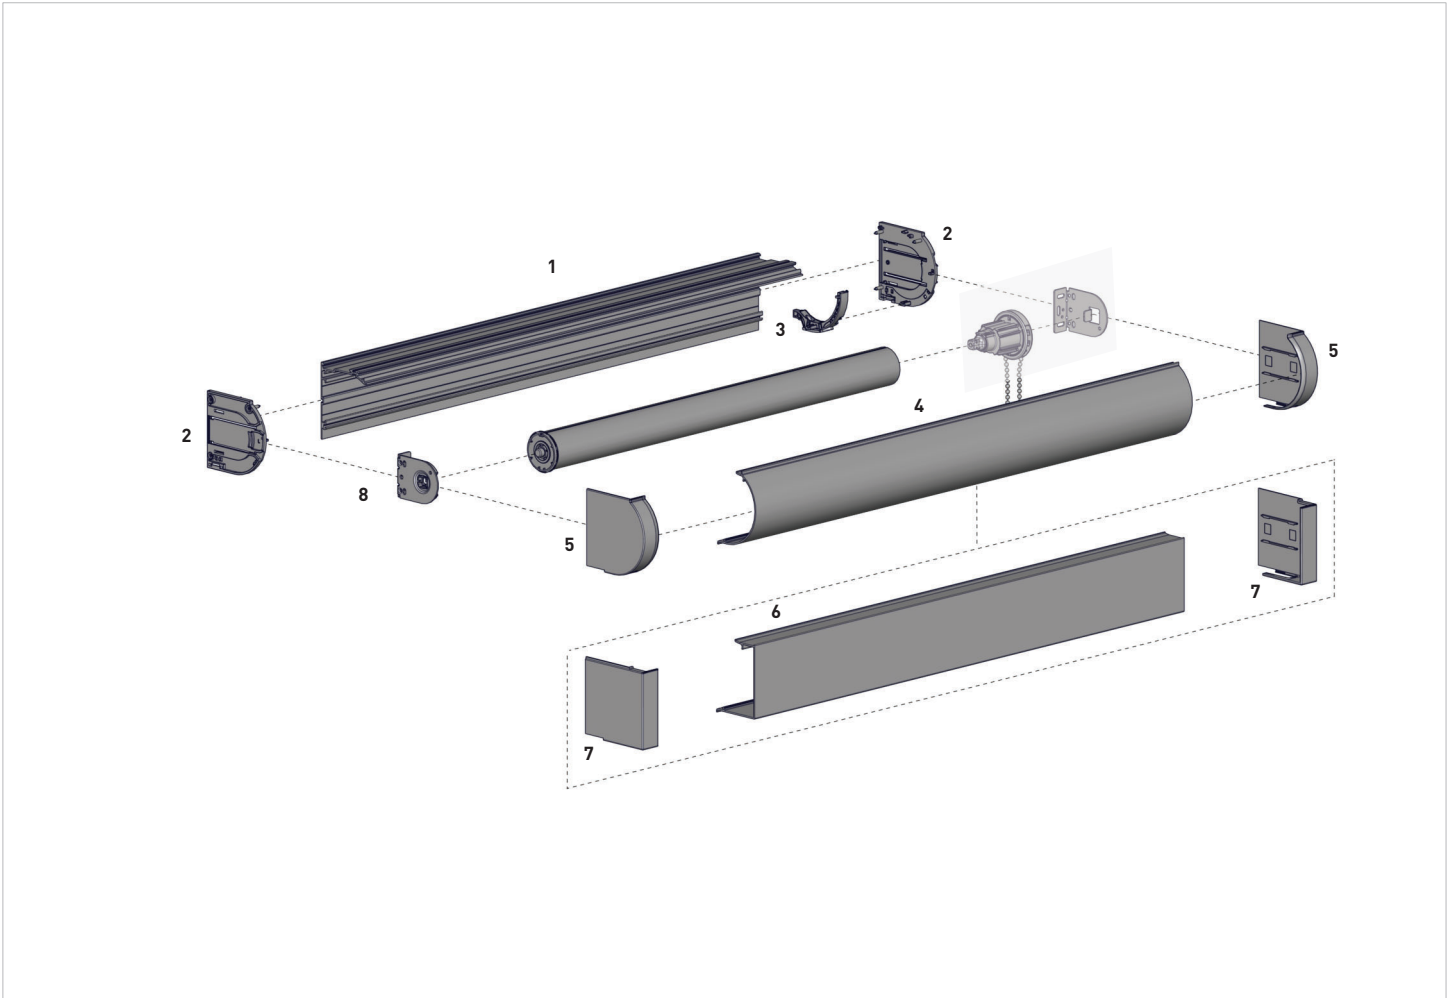

COLOR RANGE

PRODUCT OPTIONS

SEMI-CASSETTE p.58

Use fascia bracket with round cover & round cover set

SEMI-CASSETTE p.58

Use fascia bracket with square cover & square cover set

MOUNTING BRACKETS p.58

Ceiling or wall mount

COMPATIBLE SYSTEMS

S45 EASY-LINK™ SYSTEM p.35

For wider spans

CF90 EDGE LIGHT BLOCK SYSTEM p.61

For light blackout

S45/RB09/SKYLINE CHAINWINDER SYSTEM p.27

AUTOMATE(TM) MOTORIZATION p.31

EASY SPRING ULTRA / SKYLINE p.5