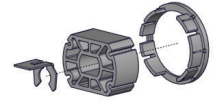

CROWN & DRIVE SET FOR 35MM MOTOR IN S45 TUBE

PRICE	
CODE	MTCRDR-35-S45
PACK	1