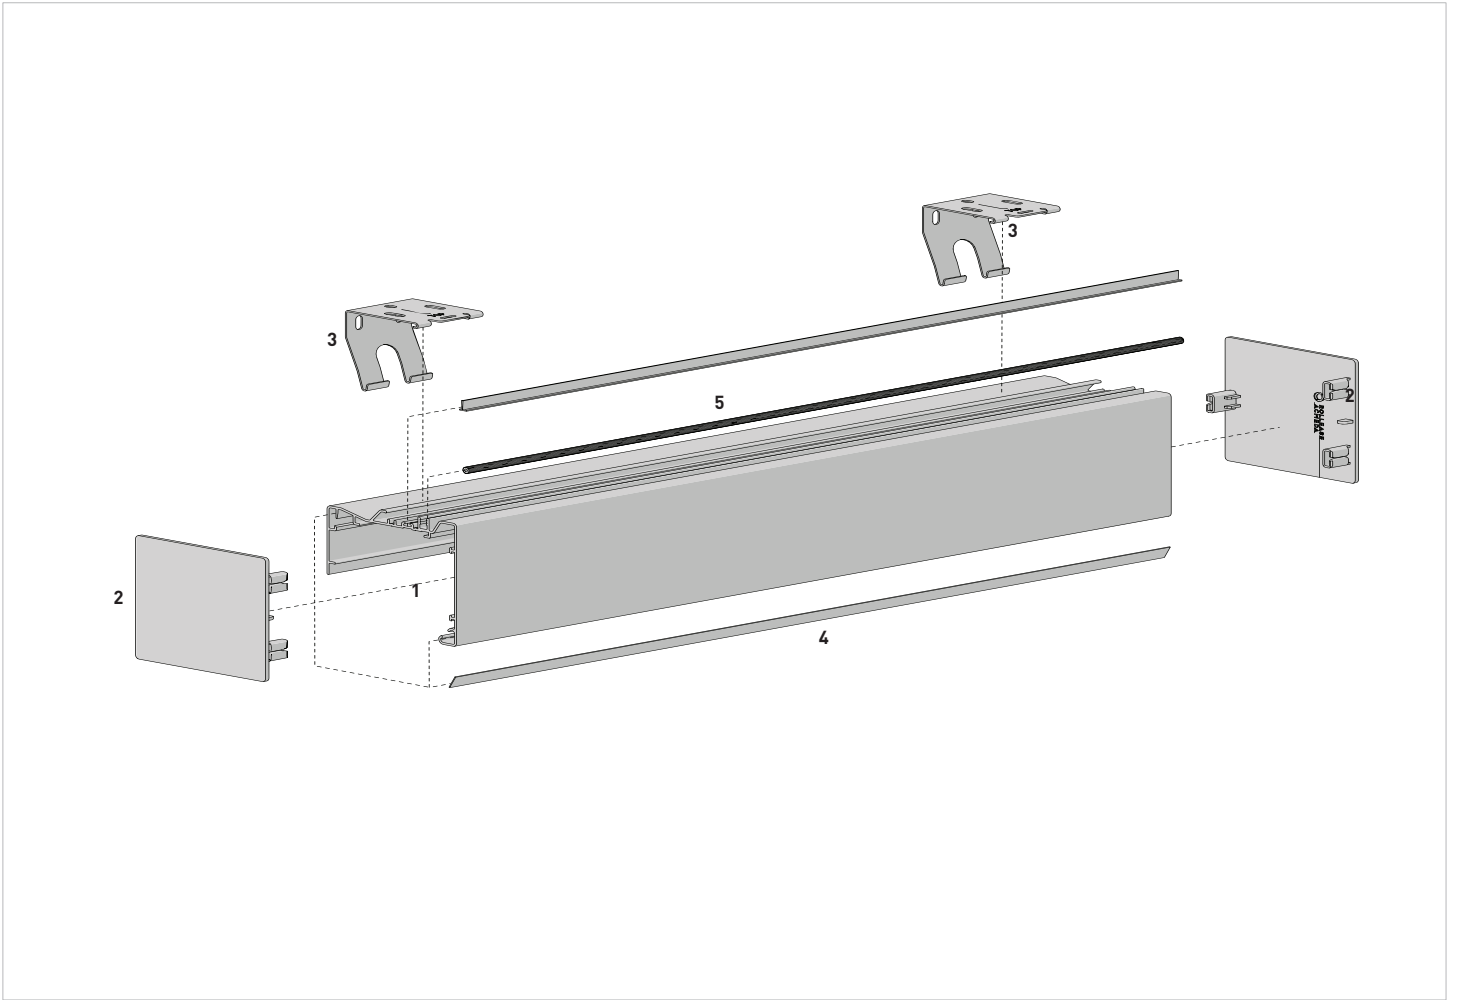

COLOR. Black

**EASY SPRING PLUS CASSETTE BRACKET**  
1-1/2" [38MM]

CODE	RE0084710
PACK	50

COLOR. White

COLOR RANGE

PRODUCT OPTIONS

LX BRACKETS

p.54