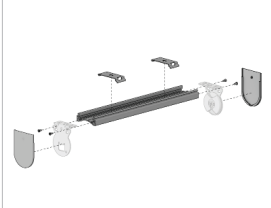

PRODUCT OPTIONS

MKII MOUNTING RAIL p.20
For quick installation