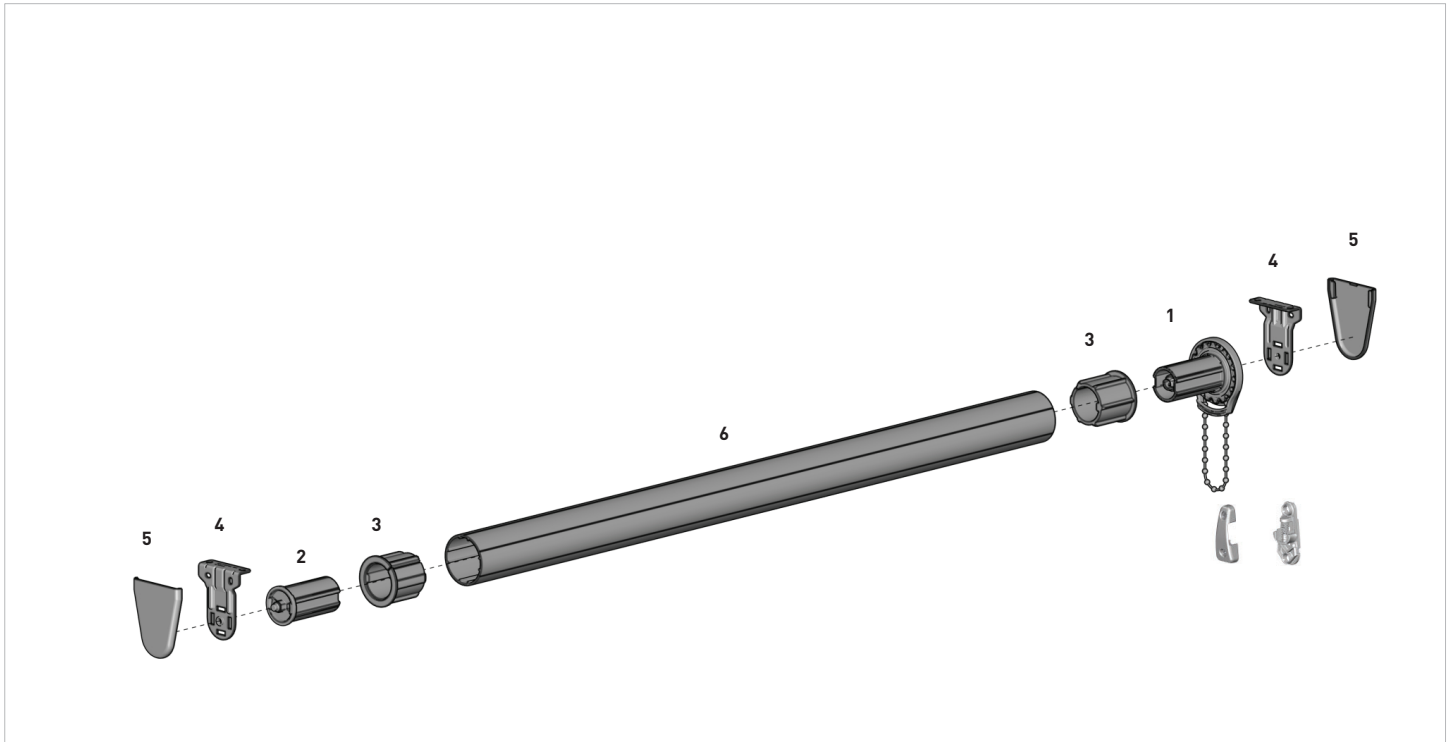

COLOR RANGE

PRODUCT OPTIONS

GALAXY SKYLINE GEARED CLUTCH p.14
For heavier shades

A diagram showing the Galaxy Skyline Geared Clutch mechanism, which consists of a gear housing and a gear, designed for use with heavier shades.

SPRING ASSIST GEARED CLUTCH p.14
For lifting heavier shades

A diagram showing the Spring Assist Geared Clutch mechanism, which includes a spring and a gear housing, designed for lifting heavier shades.

DOUBLE BRACKETS p.16
For dual day/night shades

A diagram showing the Double Brackets mechanism, which consists of two brackets mounted on a roller tube, designed for use with dual day/night shades.

EASY-LINK™ SYSTEM p.21
For wider spans

A diagram showing the Easy-Link System mechanism, which consists of a roller tube and a chain drive, designed for use with wider spans.

AUTOMATE™ MOTORIZATION p.142

A diagram showing the Automate Motorization mechanism, which consists of a motorized roller tube and a chain drive, designed for automated operation.

CHAIN SHIELD p.47

A diagram showing the Chain Shield component, which is a protective cover for the chain drive mechanism.

SYSTEM UPGRADES

SKYLINE SQUARE FASCIA p.17
Square cover

A diagram showing the Skyline Square Fascia component, which is a square cover for the roller tube.

CASSETTE p.51
Round and Square Covers

A diagram showing the Cassette component, which is a cover for the roller tube, available in round and square shapes.

CONTRACT POCKET p.69
Enclosed square cover

A diagram showing the Contract Pocket component, which is an enclosed square cover for the roller tube.

CONTRACT SIDE CHANNELS p.71
For light blackout

A diagram showing the Contract Side Channels component, which are channels for the roller tube, designed for light blackout.