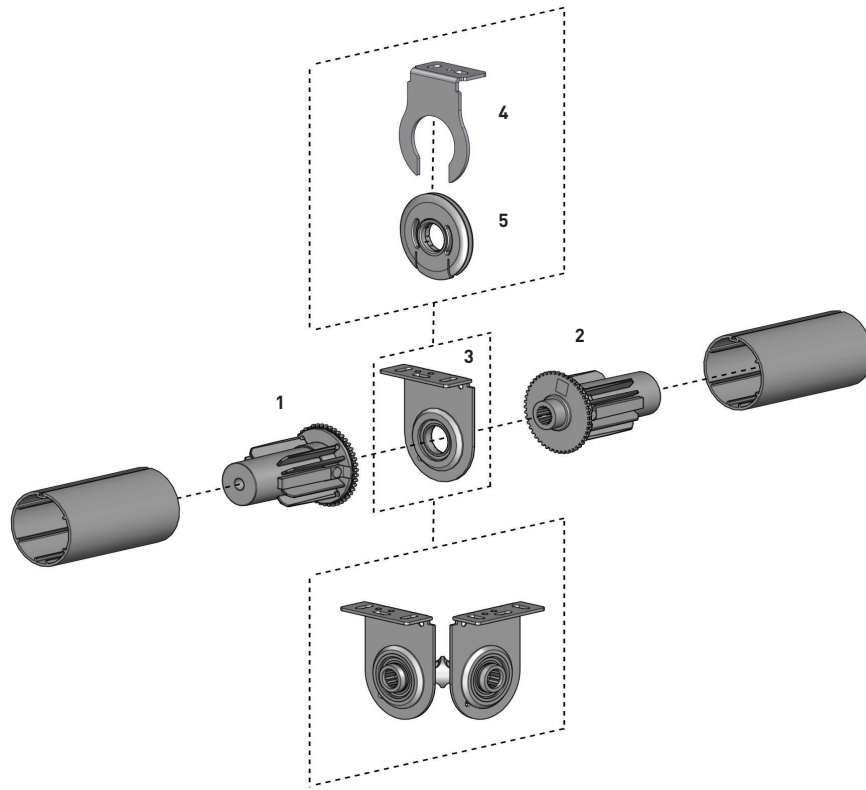

USE WITH. Brackets - LX 40p, Slimline Spring Clip, Bracket

**SLIMLINE SPRING CLIP BRACKET**

Universal Fix

CODE	RB88-2092-xxx001
PACK	100

COLOR. Zinc (025), White (069)

USE WITH. Mounting Rail - Base 40 & 50