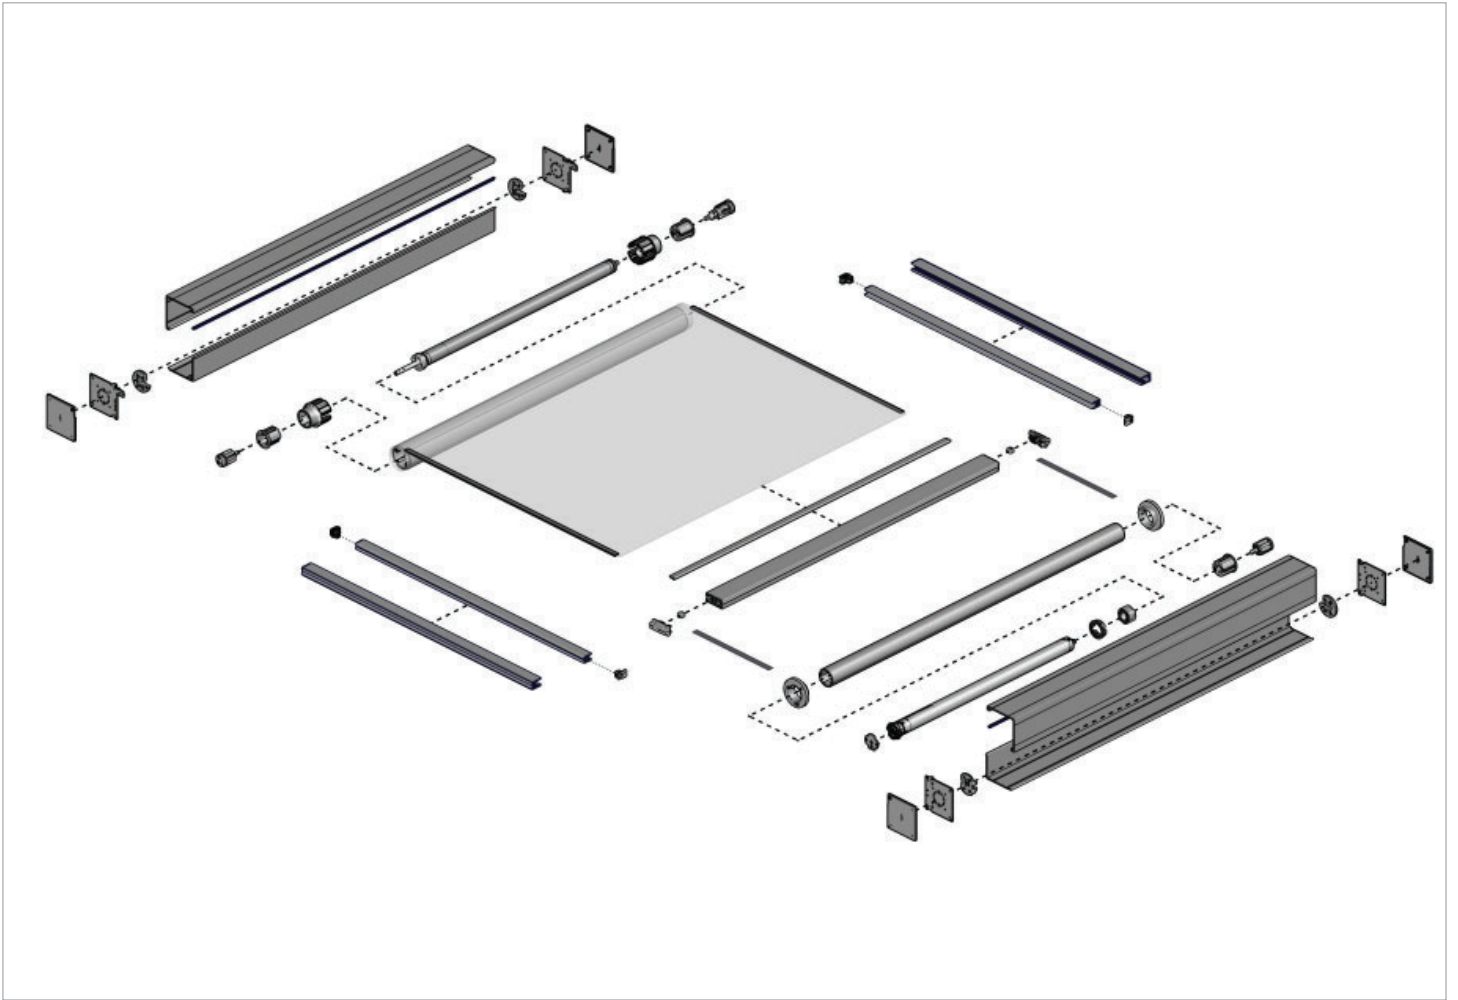

COLOR RANGE

Pure White Black

PRODUCT OPTIONS

SYSTEM UPGRADES

**BOX 120 - COVER, 'SH-33' SQUARE**

19 ft. (5.8m) Piece

TYPE	
CODE	SB01-1326-xxx580
PACK	4

COLOR. Black (050), White (069)