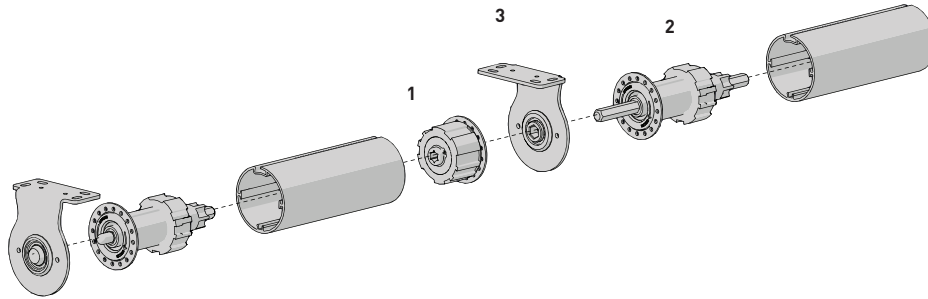

COLOR RANGE

Pure White Black

PRODUCT OPTIONS

UNI-LINK p.68
Angle linked shades up to 90 degrees

DOUBLE BRACKETS p.68
For dual day/night shades

ADJUSTABLE BRACKETS p.68
For 5mm height adjustments

COMPATIBLE SYSTEMS

AUTOMATE™ MOTORIZATION p.63