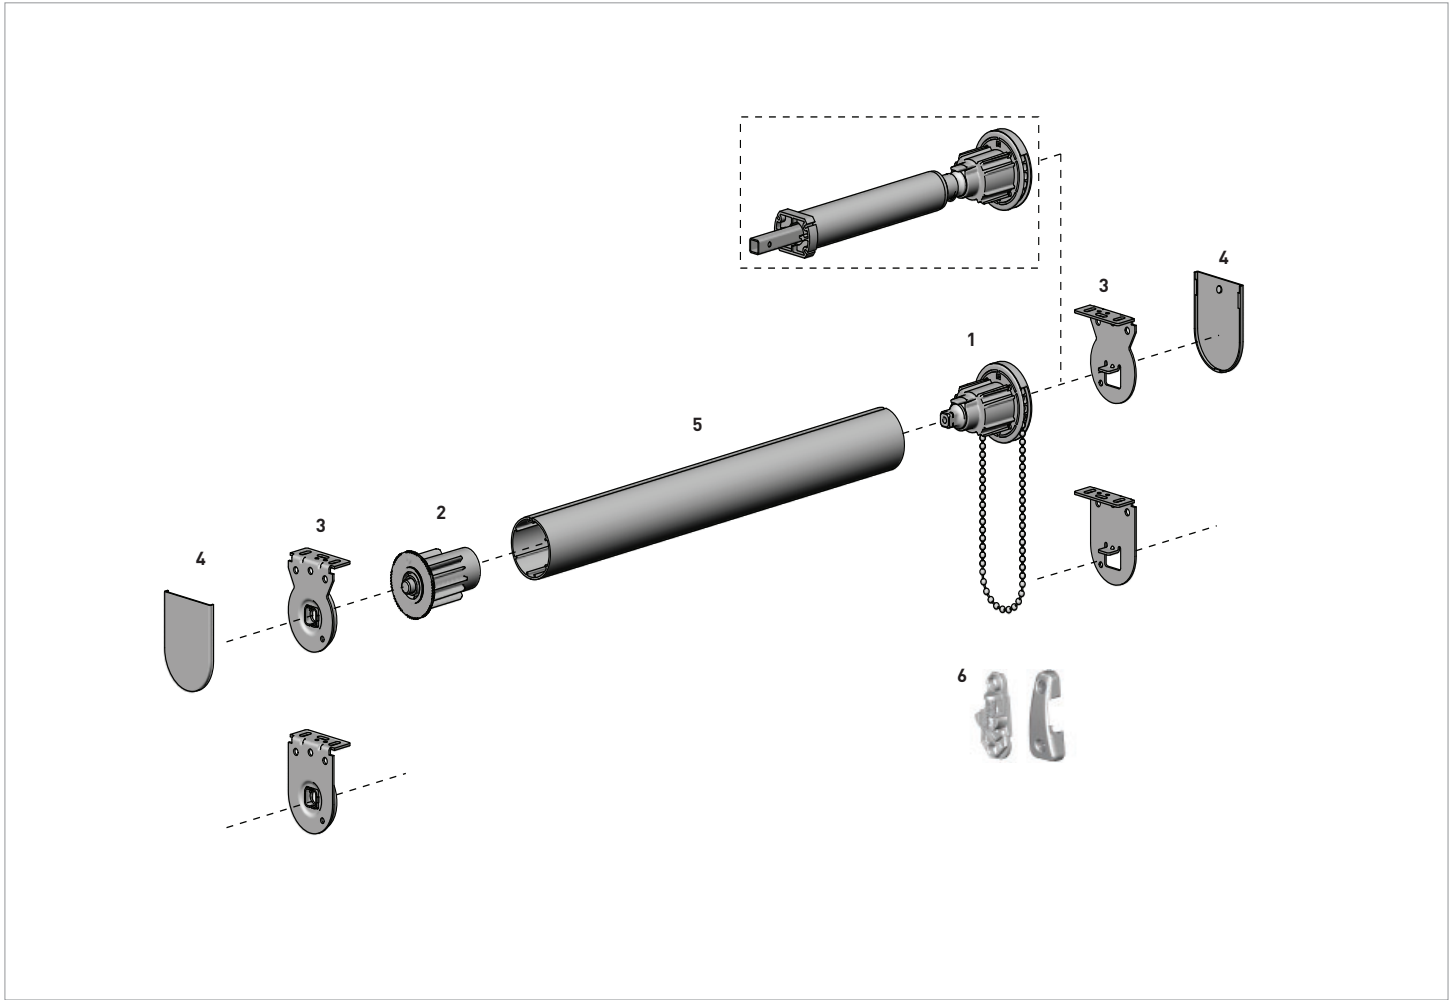

COLOR RANGE

PRODUCT OPTIONS

EASY-LIFT RETROFIT BOOSTER p.28
For lighter lifting

DOUBLE BRACKETS p.28
For dual day/night shades

S45 EASY-LINK™ SYSTEM p.21
For wider spans

CHAIN SHIELD p.47

SYSTEM UPGRADES

SQUARE CASSETTE 110 p.53

CF90 CASSETTE FASCIA SYSTEM p.58

CF90 EDGE LIGHT BLOCK SYSTEM p.61
For light blackout

P95 SEMI CASSETTE p.55