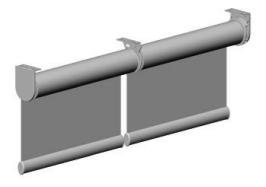

COLOR RANGE

White

PRODUCT OPTIONS

**MKII MOUNTING RAIL** p.20  
For quick installation

**SKYLINE EASY-LINK™ SYSTEM** p.21  
For wider spans

**SKYLINE PRE-TENSIONING CLIP** p.-

SYSTEM UPGRADES

**CASSETTE 100/120** p.56  
Round cover