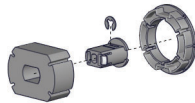

AUTOMATE CROWN & DRIVE SET | 25MM DC | S45

CODE	MTCRDR-25-S45
PACK	1