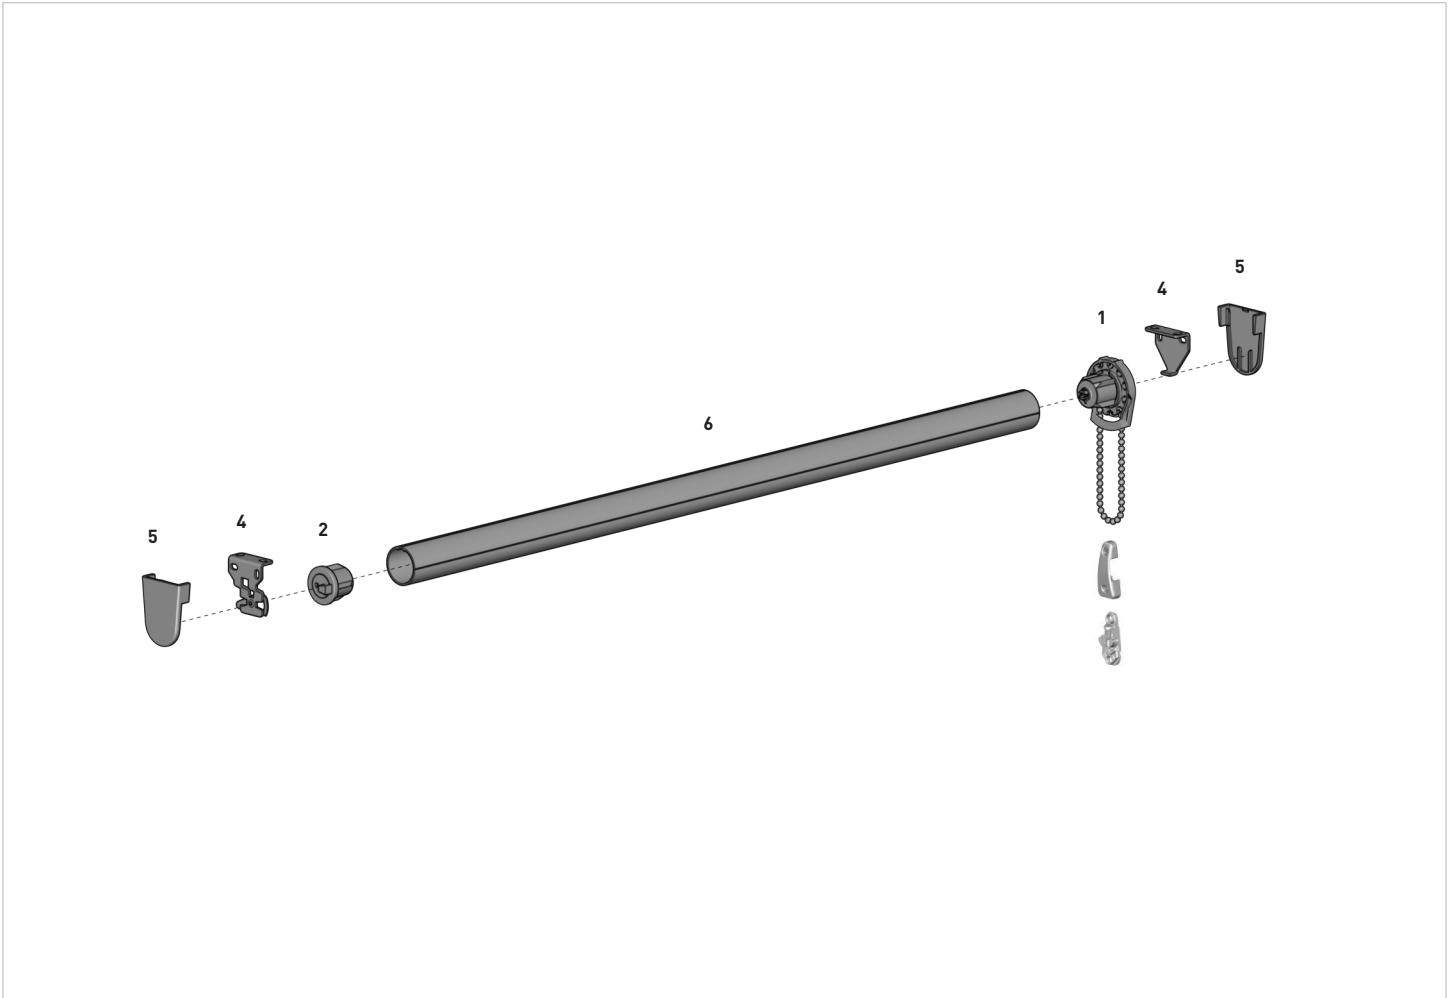

COLOR RANGE

White Natural Black

PRODUCT OPTIONS

GALAXY R-SERIES GEARED CLUTCH p.40
For heavier shades

SPRING ASSIST p.40
For lifting heavier shades

AUTOMATE™ MOTORIZATION p.142

CHAIN SHIELD p.47

SYSTEM UPGRADES

CASSETTE p.51
Round cover

R-SERIES FASCIA p.42
Square cover

CONTRACT POCKET p.69
Enclosed square cover

CONTRACT SIDE CHANNELS p.71
For light blackout