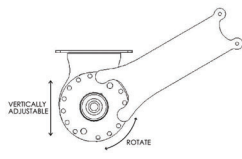

ADJUSTABLE BRACKETS p.68
For 5mm height adjustments