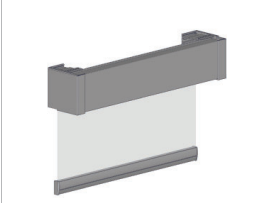

SKYLINE FASCIA SYSTEM p.17