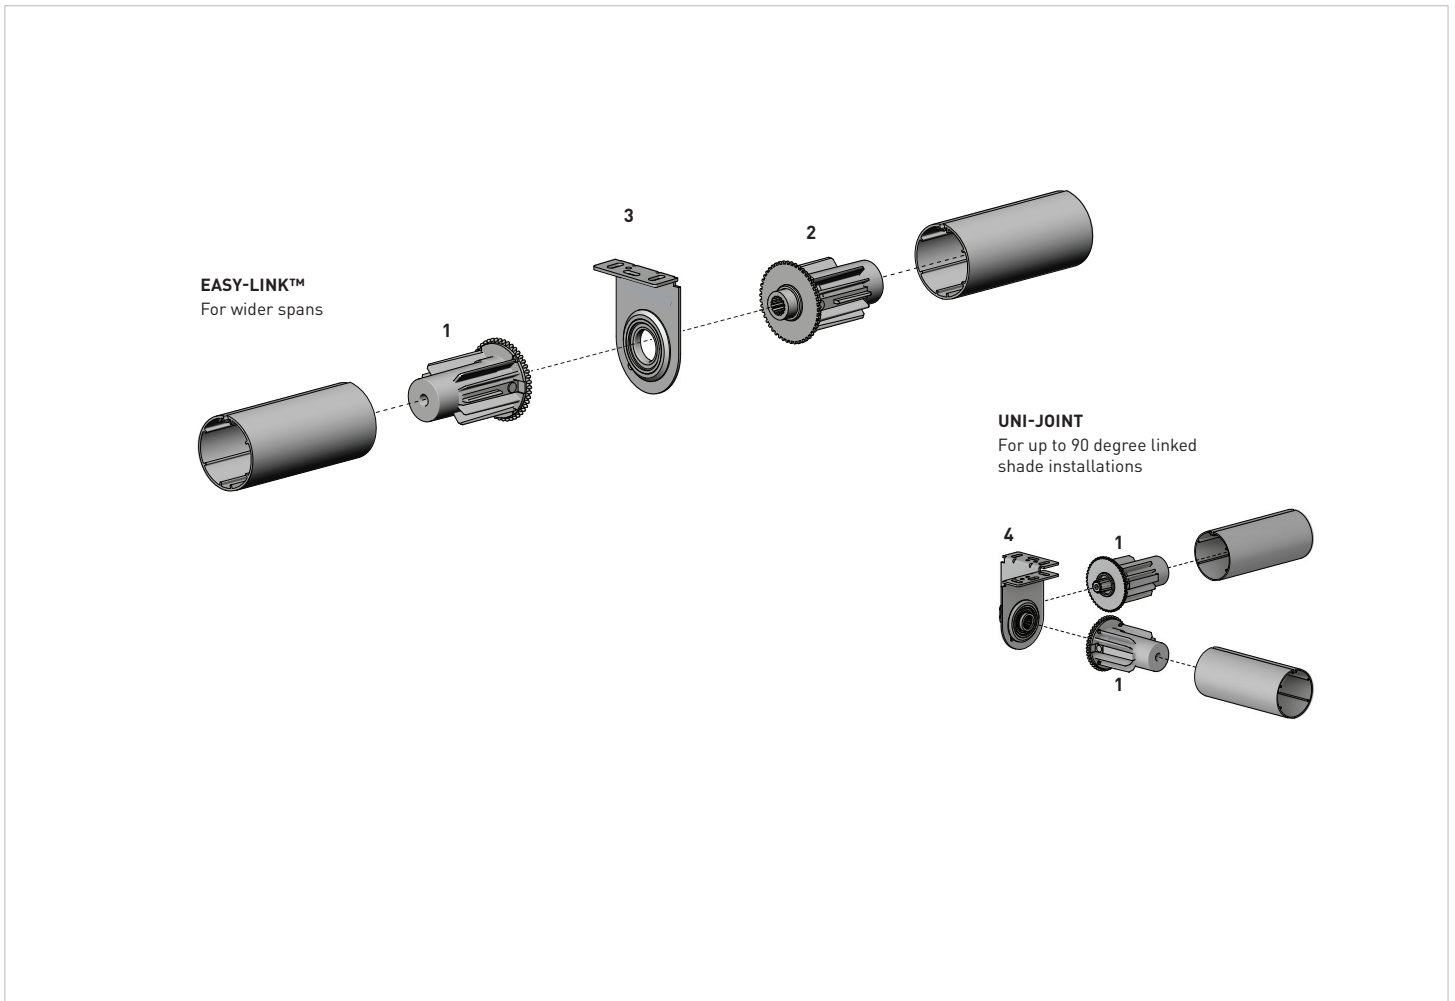

**AUTOMATE PULSE 2 HUB**

Incl. USB Power Cord, Power Plug & Ethernet Cable

CODE	MT02-0401-067001
PACK	1

COLOR. White (067)

COLOR RANGE

Pure White

PRODUCT OPTIONS

**DOUBLE BRACKETS** p.36  
 For dual day/night shades