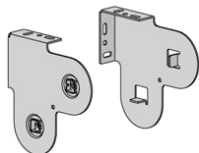

PRODUCT OPTIONS

DOUBLE BRACKETS

p.32

For dual day/night shades