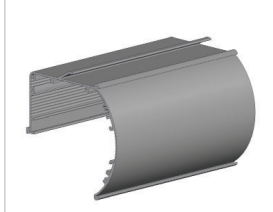

## SKYLIGHT

Skylight Zipscreen	73
--------------------	----

**COLOR RANGE**

White Black

**PRODUCT OPTIONS**

**MKII MOUNTING RAIL** p.20  
For quick installation

**SYSTEM UPGRADES**

**CASSETTE 100/120** p.51  
Round cover