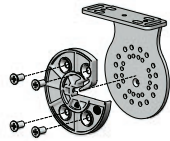

RB10 IDLER BRACKET KIT | S60

4

Universal Fix

TYPE	60mm
CODE	RB10-6500-xxx001
PACK	5