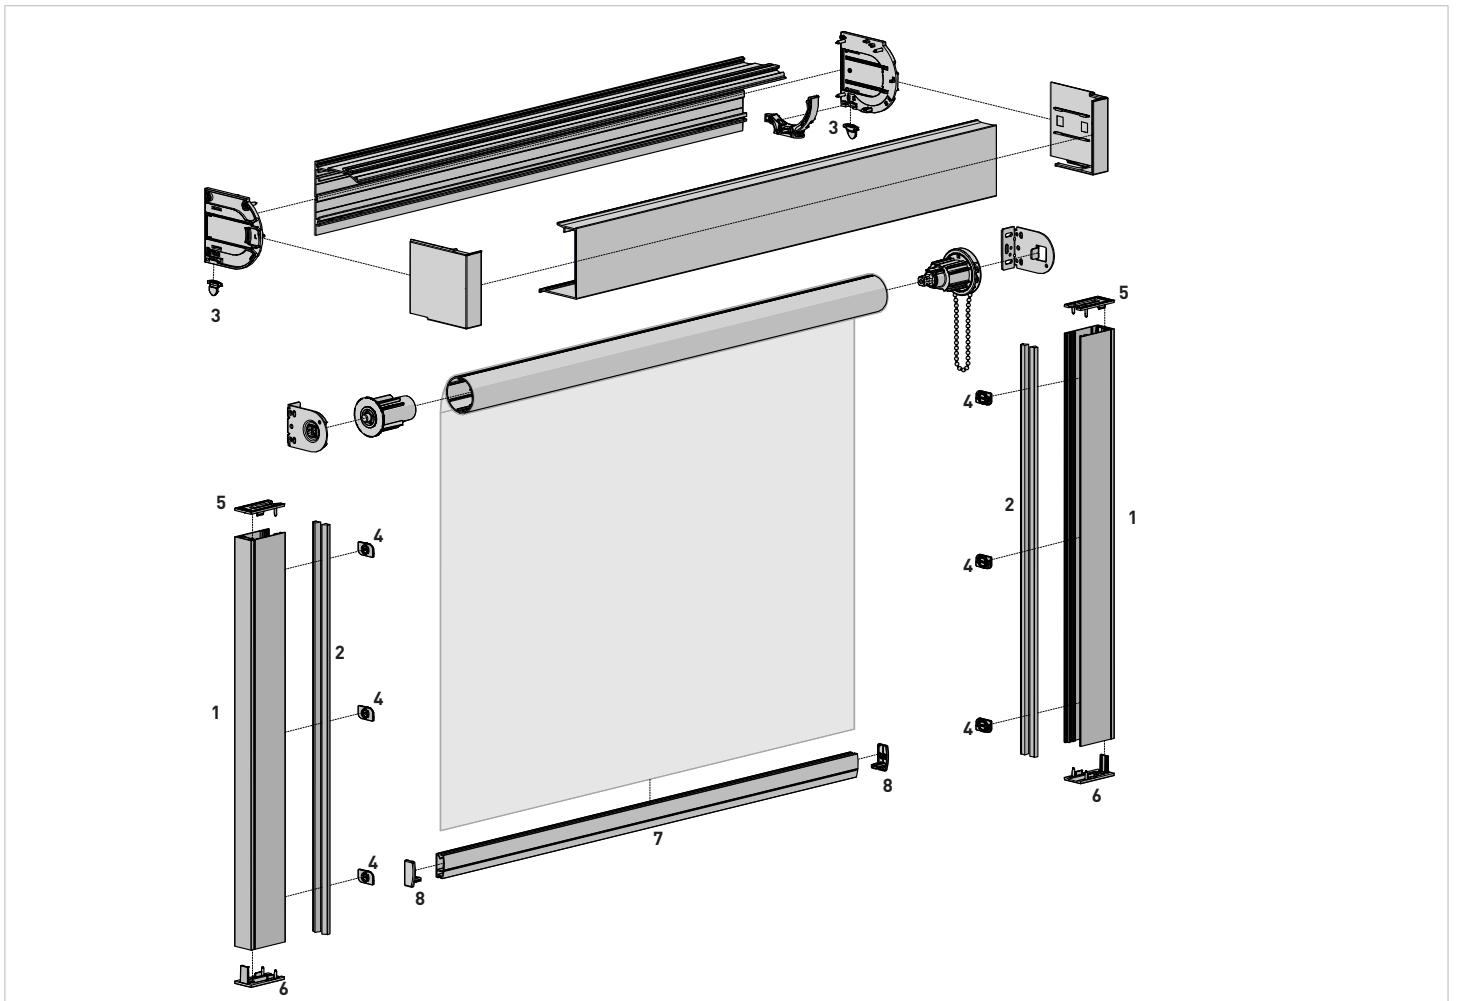

COLOR RANGE

PRODUCT OPTIONS

**CF90 CASSETTE FASCIA SYSTEM** p.59  
Round semi-cassette

**CF90 CASSETTE FASCIA SYSTEM** p.59  
Square semi-cassette

SYSTEM UPGRADES

**S45 EASY-LINK™ SYSTEM** p.35  
For wider spans