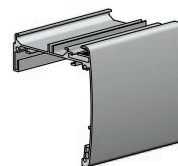

P95 SEMI CASSETTE

p.55