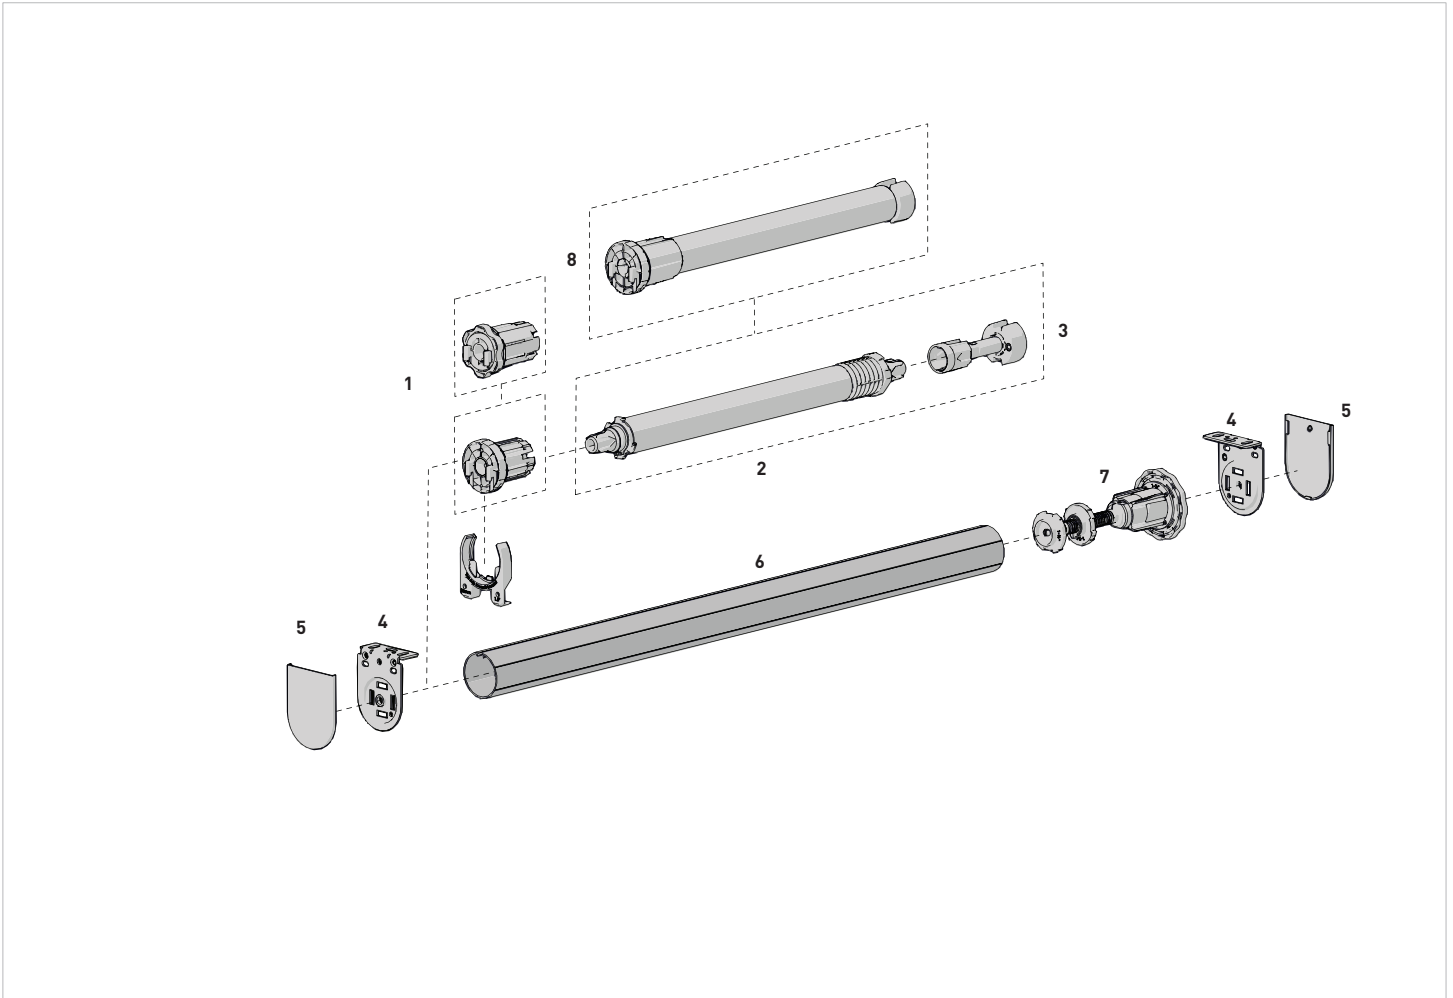

**SINGLE LIMITER | UNIVERSAL**

4

TYPE	1-1/2" - Standard	1-1/2" Short
CODE	RB12-6101-xxx038	RB08-6102-xxx038
PACK	10	10

COLOR. Black (050), White (069)

**TUBE ALUMINUM 1-1/2" TAPED 16 FT.**

5

CODE	RTEA4T16
PACK	8