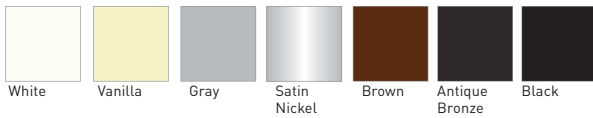

5b

CODE	RE0084610
PACK	50

COLOR. White

COLOR RANGE

PRODUCT OPTIONS

**GALAXY SKYLINE GEARED CLUTCH** p.14  
For heavier shades

A diagram showing the Galaxy Skyline Geared Clutch mechanism, which consists of a gear housing and a gear, designed for use with heavier shades.