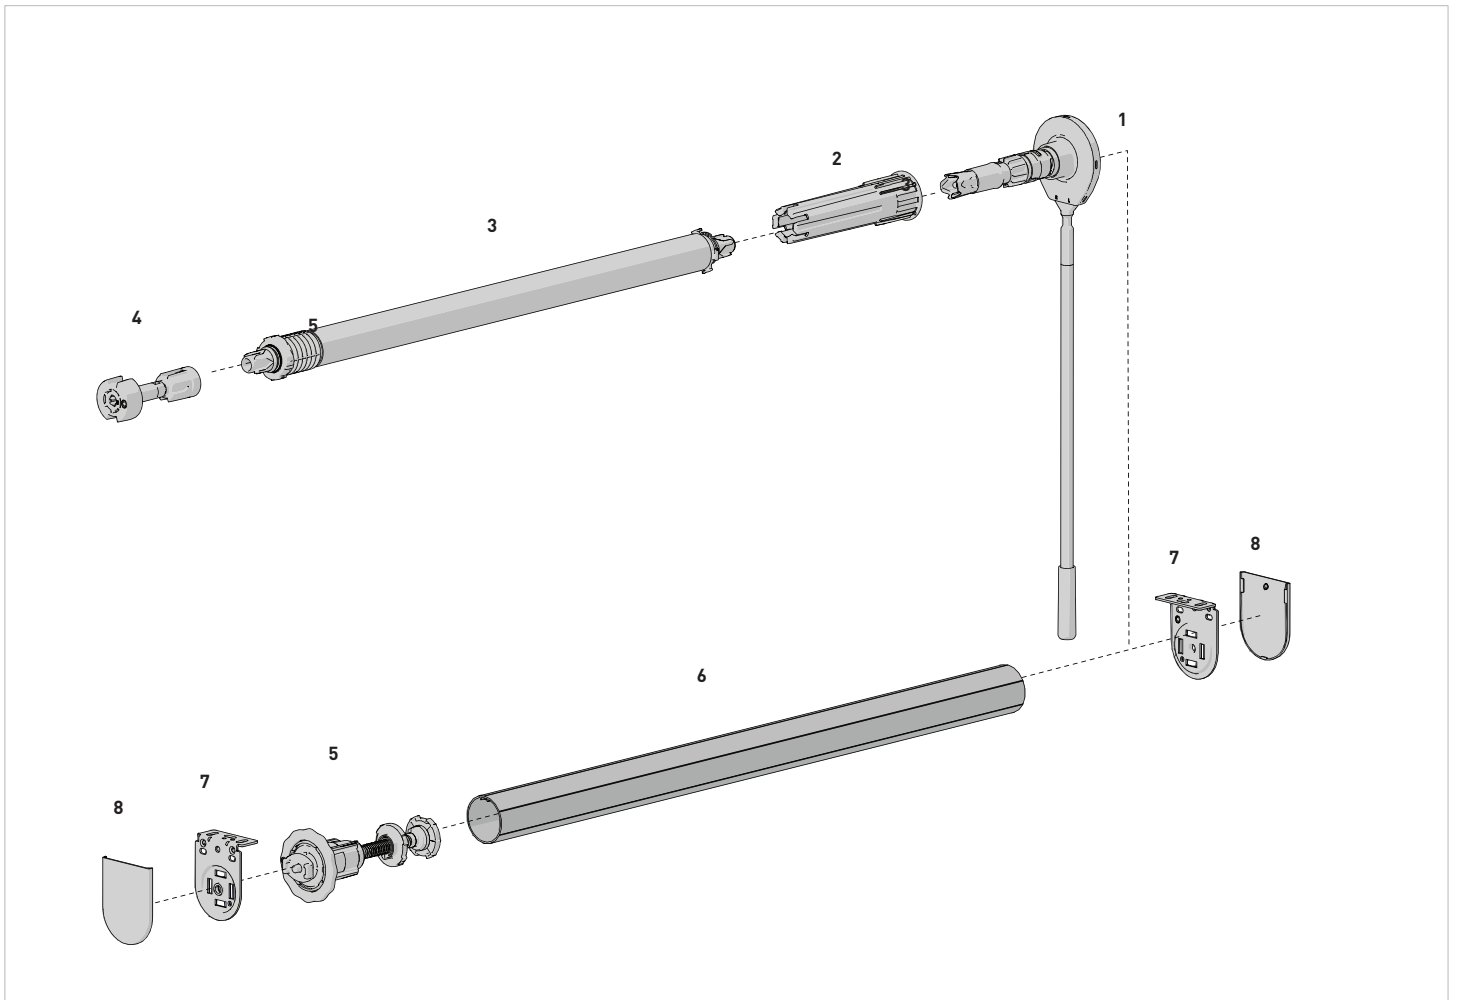

4a

5a

COLOR RANGE

Pure White

PRODUCT OPTIONS

**MKII MOUNTING RAIL** p.13  
For quick installation

**EASY-LINK™ SYSTEM** p.21  
For wider spans

SYSTEM UPGRADES