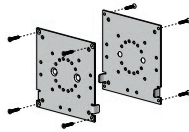

BOX 120 - SKYLIGHT UNIVERSAL END PLATE SET - WITHOUT EARS

TYPE	
CODE	SB02-1201-025030
PACK	5