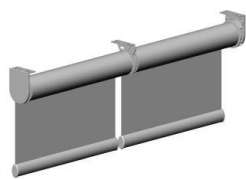

p.30

Allows for removable arm

CRANK ARM FIXING SUPPORT

p.30

Secures arm to wall

S45 EASY-LINK™ SYSTEM

p.21

For wider spans