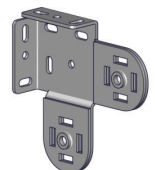

UNIVERSAL DOUBLE SKYLINE BRACKET PAIR

TYPE	38mm Colors Below	48mm Colors Below
CODE	SLDB38xx	SLDB48xx
PACK	20	20

COLOR. White (W), Black (BK)