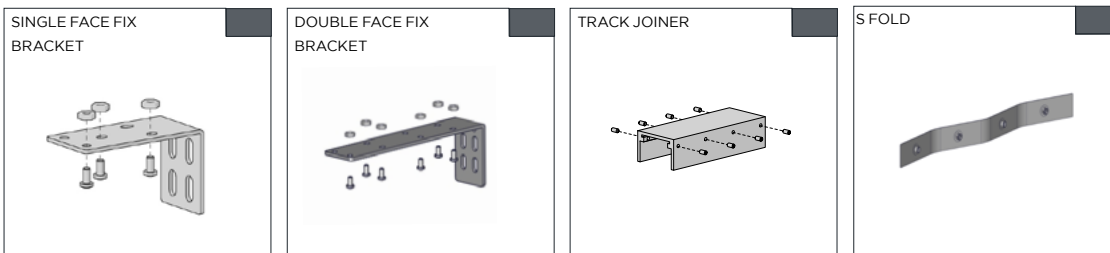

DRAPERY

SECTION 1 CURTAINS

CU21 Motorised	211
----------------	-----

SECTION 2 PANELS

CU41 Panel Glide System	215
-------------------------	-----

COLOUR RANGE

snow white black

PRODUCT OPTIONS