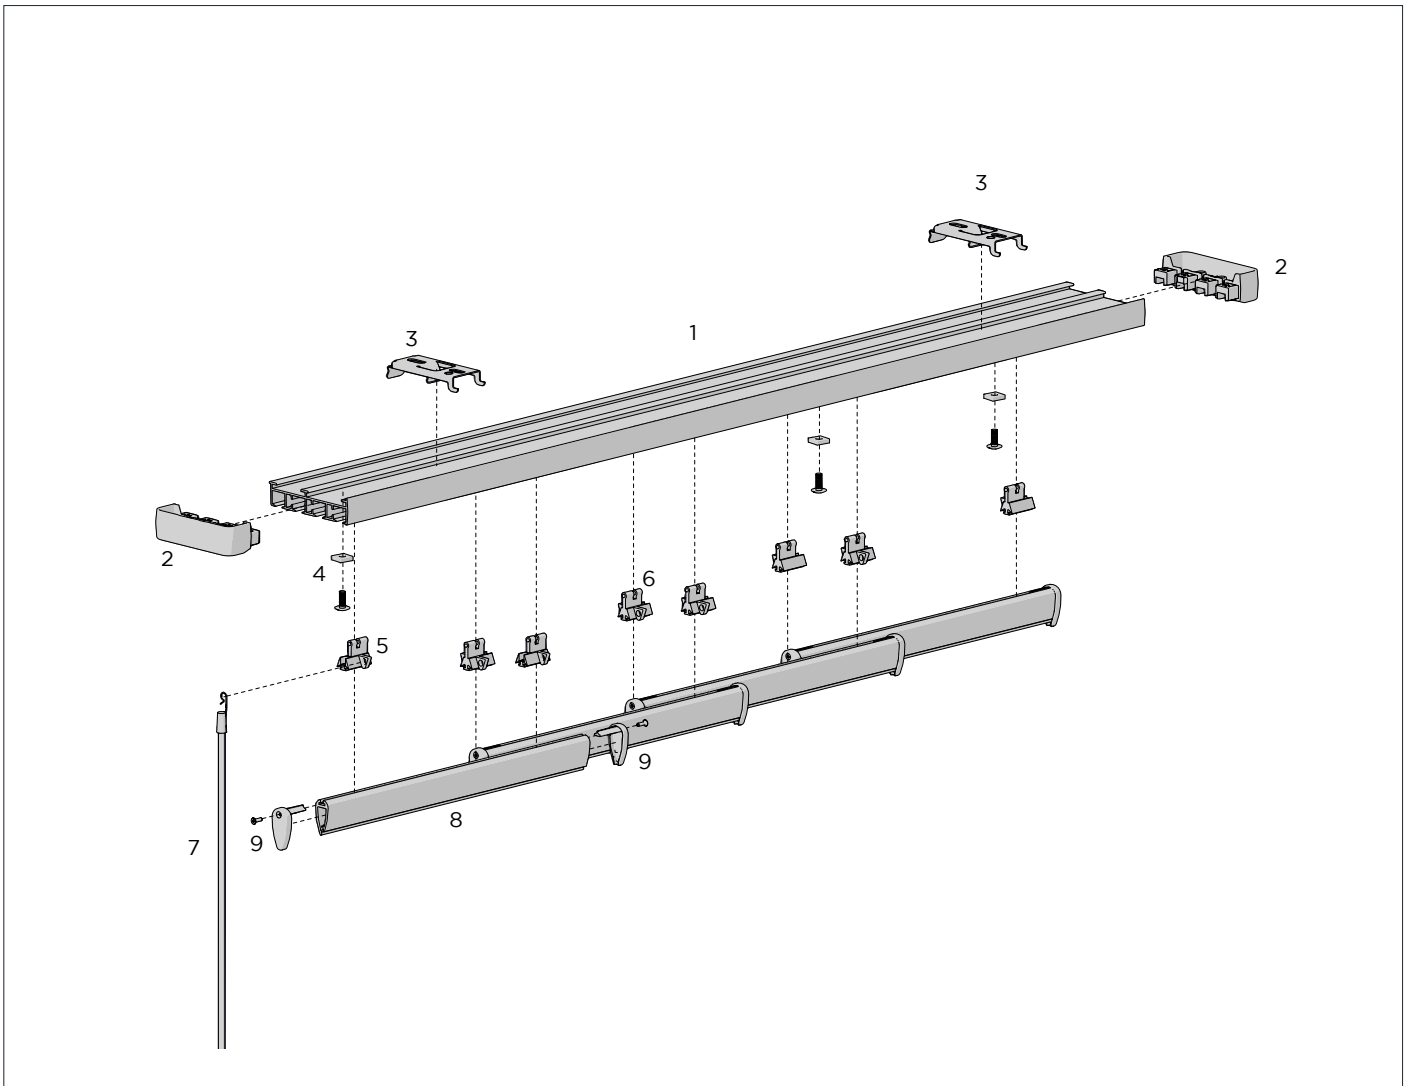

COLOUR. white 069
 USE WITH. Versa Motor, Micro USB Cable

COLOUR RANGE

SYSTEM OPTIONS

ADD ON SYSTEMS

CU41 ALUMINIUM PROFILE | 3 CHANNEL
49 x 16mm x 5m length

TYPE.	nat. anodised	colours - refer below
CODE.	CU41-0243-020500	CU41-0243-xxx500
PACK.	5 105 Lgths	5 105 Lgths