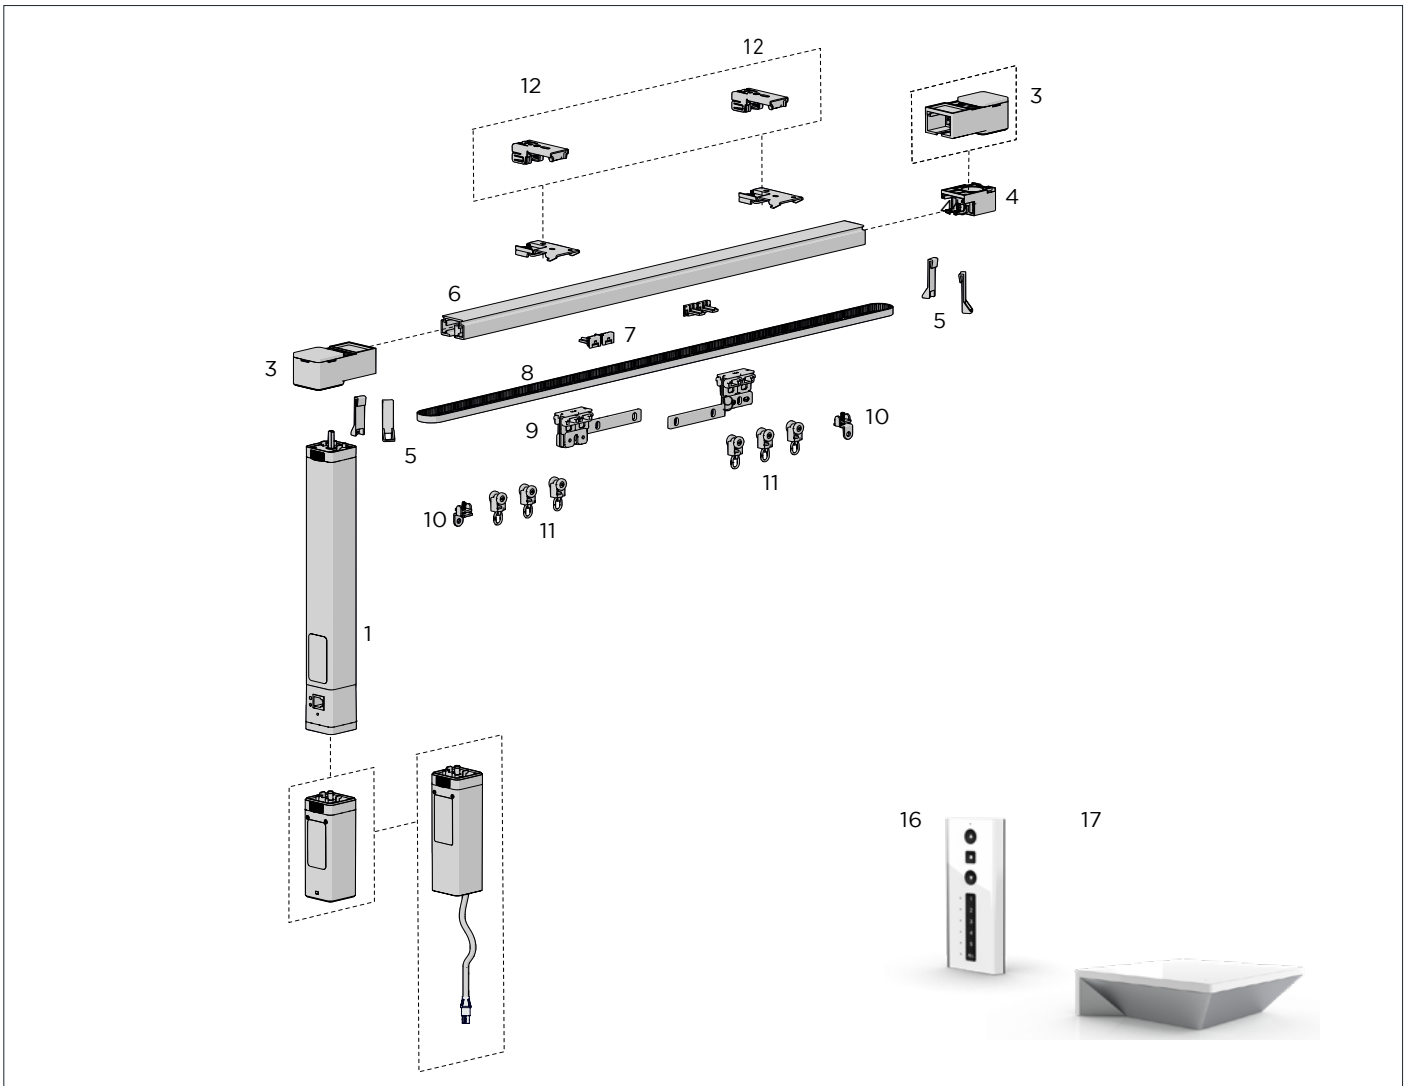

DRAPERY

SECTION 1 CURTAINS

CU21 Motorised	211
----------------	-----

SECTION 2 PANELS

CU41 Panel Glide System	215
-------------------------	-----

COLOUR RANGE

snow white black

PRODUCT OPTIONS