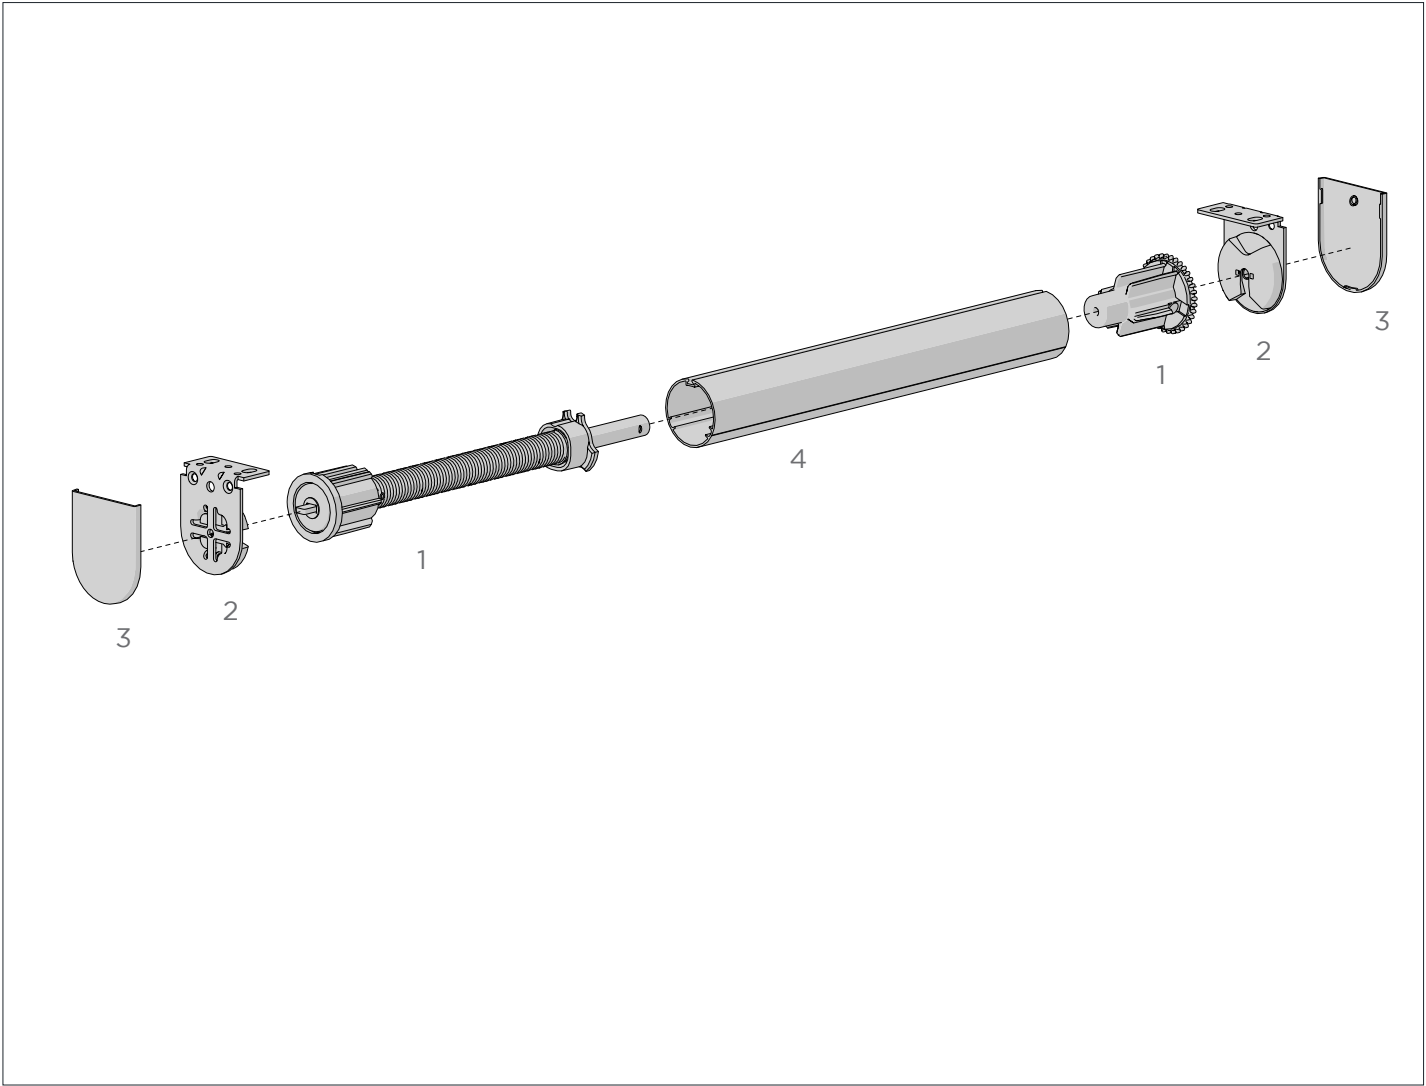

Rollers

SECTION 1 SMALL

S35 Spring Booster	52
S35 Chain Control	54
S35 Motorised Automate™ Wirefree	56

SECTION 2 MEDIUM

S40/45 Spring Booster	60
S45 Easy Spring Air	62
S45 Easy Spring Ultra	64
S45 Easy Spring Wand	68
S40/45 RB08 Chain Control	72
S45 RB09 Chain Control	76
Aero Single	80
Aero Dual	84
Medium SL 15-Lite	88
Heavy Duty SL20/G200 Galaxy	92
S40/45 Motorised Automate™ Wirefree	94
Skyline Motorised Automate™ Wirefree	100
S40/45 Motorised Automate™ E6 & M6	104

SECTION 3 LARGE

S60 RB10 Chain Control	108
G400 Galaxy	112
S60 Motorised Automate™	114

SECTION 4 SYSTEM UPGRADES

Easy-Link S40/45	122
Skyline Easy-Link	124
Multi-Link S60	126
FRS Valance 100/120	128
P95	132
Internal Wire Guide	134
Mounting Rail	126

SECTION 5 BOTTOM WEIGHT BARS

SECTION 6 CHAINS & ACCESSORIES

COLOUR RANGE

Pure white

SYSTEM UPGRADES

CF CASSETTE /FASCIA 75
(for dim-out)

INTERNAL WIRE GUIDE
(for controlled stability)