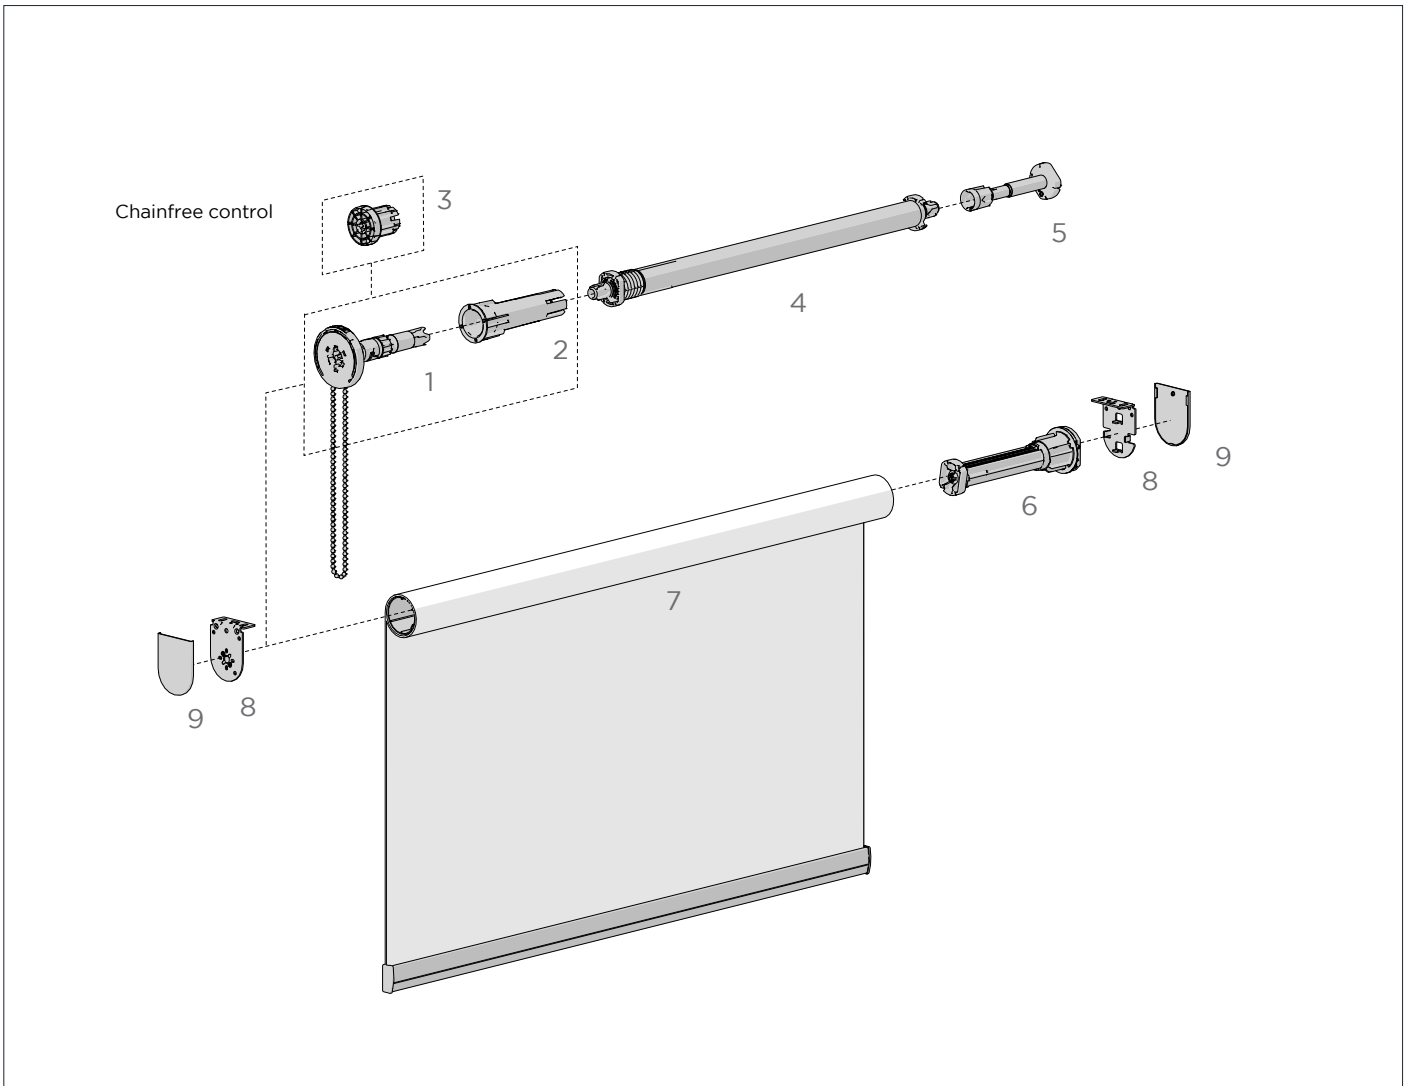

COLOUR RANGE

PRODUCT OPTIONS

EASY-LINK™
(for wider spans)

CF CASSETTE /FASCIA 90
(for dim-out)

FRS VALANCE 100 OR P95
(to conceal hardware)

MOUNTING RAIL
(for quick installation)