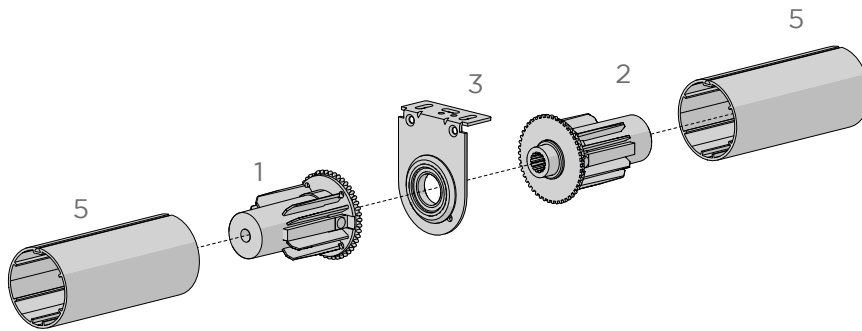

PRODUCT OPTIONS

UNI-JOINT
(for up to 90 degree
linked blind installations)

**INT. COMBO
BRACKETS**
(dual brackets)

COMPATIBLE SYSTEMS

SPRING CONTROL
S40 & S45

CHAIN CONTROL
S40 & S45

MOTORISED S45