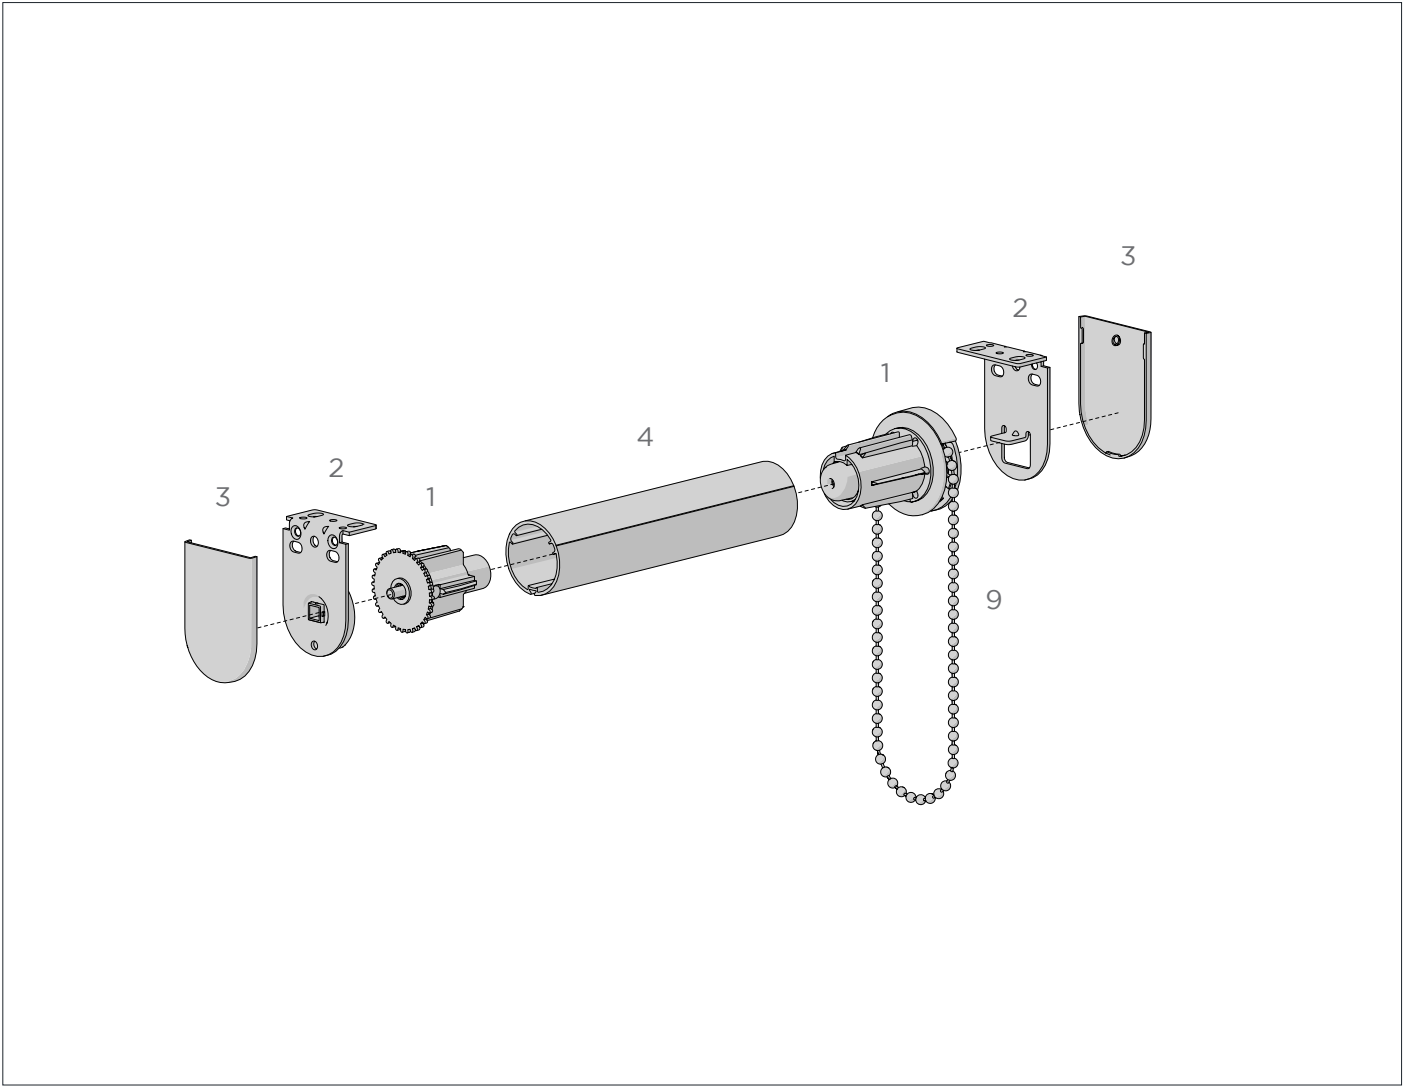

COLOUR RANGE

Pure white Sandstone Silver grey Black

PRODUCT OPTIONS

SPRING BOOSTER
(for lighter lifting)

SYSTEM UPGRADES

CF CASSETTE /FASCIA 75
(for dim-out)

INTERNAL WIRE GUIDE
(for controlled stability)