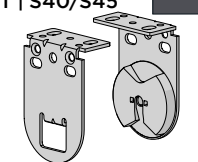

COLOUR. Black 050, pure white 069, sandstone 269, silver grey 338, barley 283
USE WITH. Automate 1.1/2.0/3.0Nm Motors, Brkt Cover Caps AX, HD Bracket Adaptor