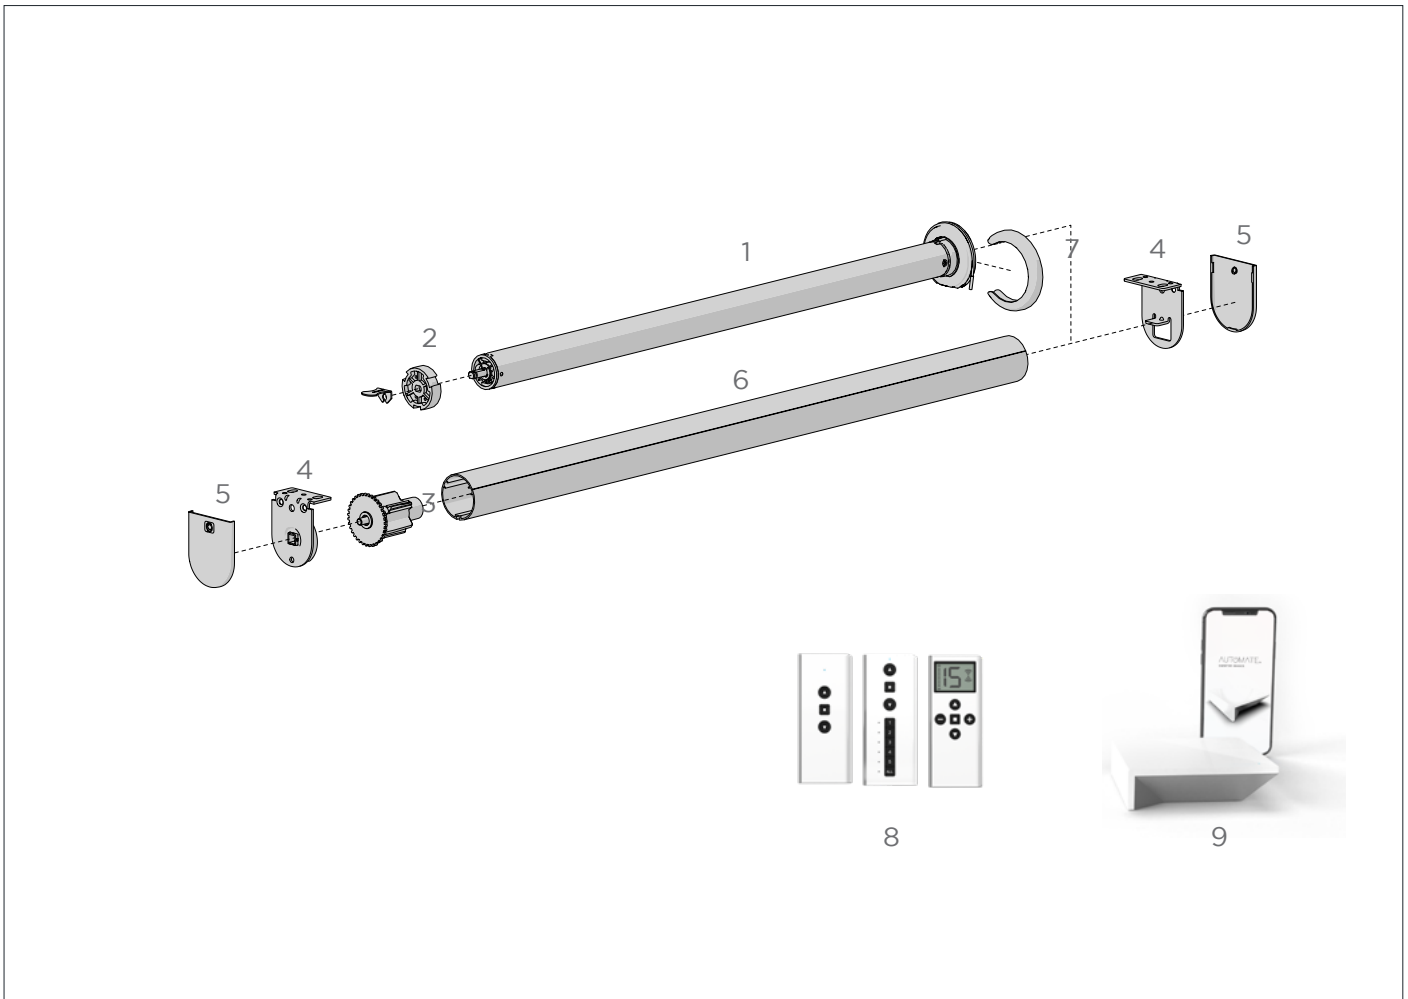

COLOUR RANGE

Pure white

PRODUCT OPTIONS

SOLAR PANEL CHARGER
(energy efficient solution)

SYSTEM UPGRADES

CF CASSETTE /FASCIA 75
(for dim-out)

INTERNAL WIRE GUIDE
(for controlled stability)