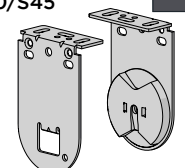

EASY-LOCK LX INSTALLATION BRACKET | S40/S45
55mm Projection

CODE.	RB08-8353-xxx055
PACK.	25 | 200 Sets

COLOUR. Black 050, pure white 069, sandstone 269, barley 283, silver grey 338
USE WITH. Easy-Lock Chain Winder & Auto Idler S40/45, Brkt Cover Caps VX/LX

9MM ACM FLAT SPLINE - WITH DOUBLE SIDED TAPE
Double Sided MP-HR TAPE | 75 Lm Roll

TYPE.	One Side	Two Sides
CODE.	RB92-0902-001075	RB92-0903-001075
PACK.	1 | 10 Rolls	1 | 10 Rolls

COLOUR. Natural 001 only
USE WITH. Aluminium Tube S40; 39SPLINE & 40HD

EASY-LOCK AX INSTALLATION BRACKET | S40/S45

SIZE.	40mm projection	55mm projection
CODE.	RB08-8314-xxx040	RB08-8314-xxx055
PACK.	25 | 200 Sets	25 | 200 Sets