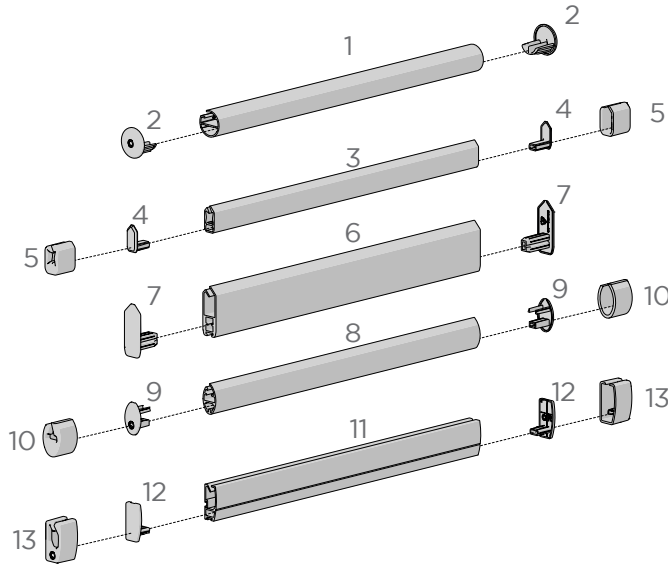

COLOUR RANGE

COMPONENTS

ROUND ALUMINIUM BOTTOM RAIL

22.0mm x 5.8mt Lgth

TYPE.	Nat Anodised	Colours - refer below
CODE.	RB91-1203-020580	RB91-1203-xxx580
PACK.	10 | 200 Lgths	10 | 200 Lgths

COLOUR. black 050, pure white 069, sandstone 269
USE WITH. Spline - Flat 15mm, ROUND Slimline

FLAT ALUMINIUM BOTTOM RAIL

11.0 x 22.0mm x 4.8mt Lgth

TYPE.	Nat Anodised	Colours - refer below
CODE.	RB91-1205-020480	RB91-1205-xxx480
PACK.	10 | 320 Lgths	10 | 320 Lgths

COLOUR. black 050, pure white 069, sandstone 269, bone 280, barley 283
USE WITH. Spline-Flat 10mm, Flat End Cap, Flat Side/WG End Cap, B/Rail Weight Rod

ROUND SLIMLINE BOTTOM RAIL END CAP

Universal

CODE.	RB91-2104-xxx022
PACK.	100 | 5000 Pcs

COLOUR. black 050, pure white 069, sandstone 269, silver grey 338
USE WITH. ROUND Bottom Rail

FLAT BOTTOM RAIL END CAP

Universal

CODE.	RB91-2105-xxx001
PACK.	100 | 5000 Pcs

COLOUR. black 050, p/white 069, sandstone 269, bone 280, barley 283, s/grey 338
USE WITH. FLAT Bottom Rail