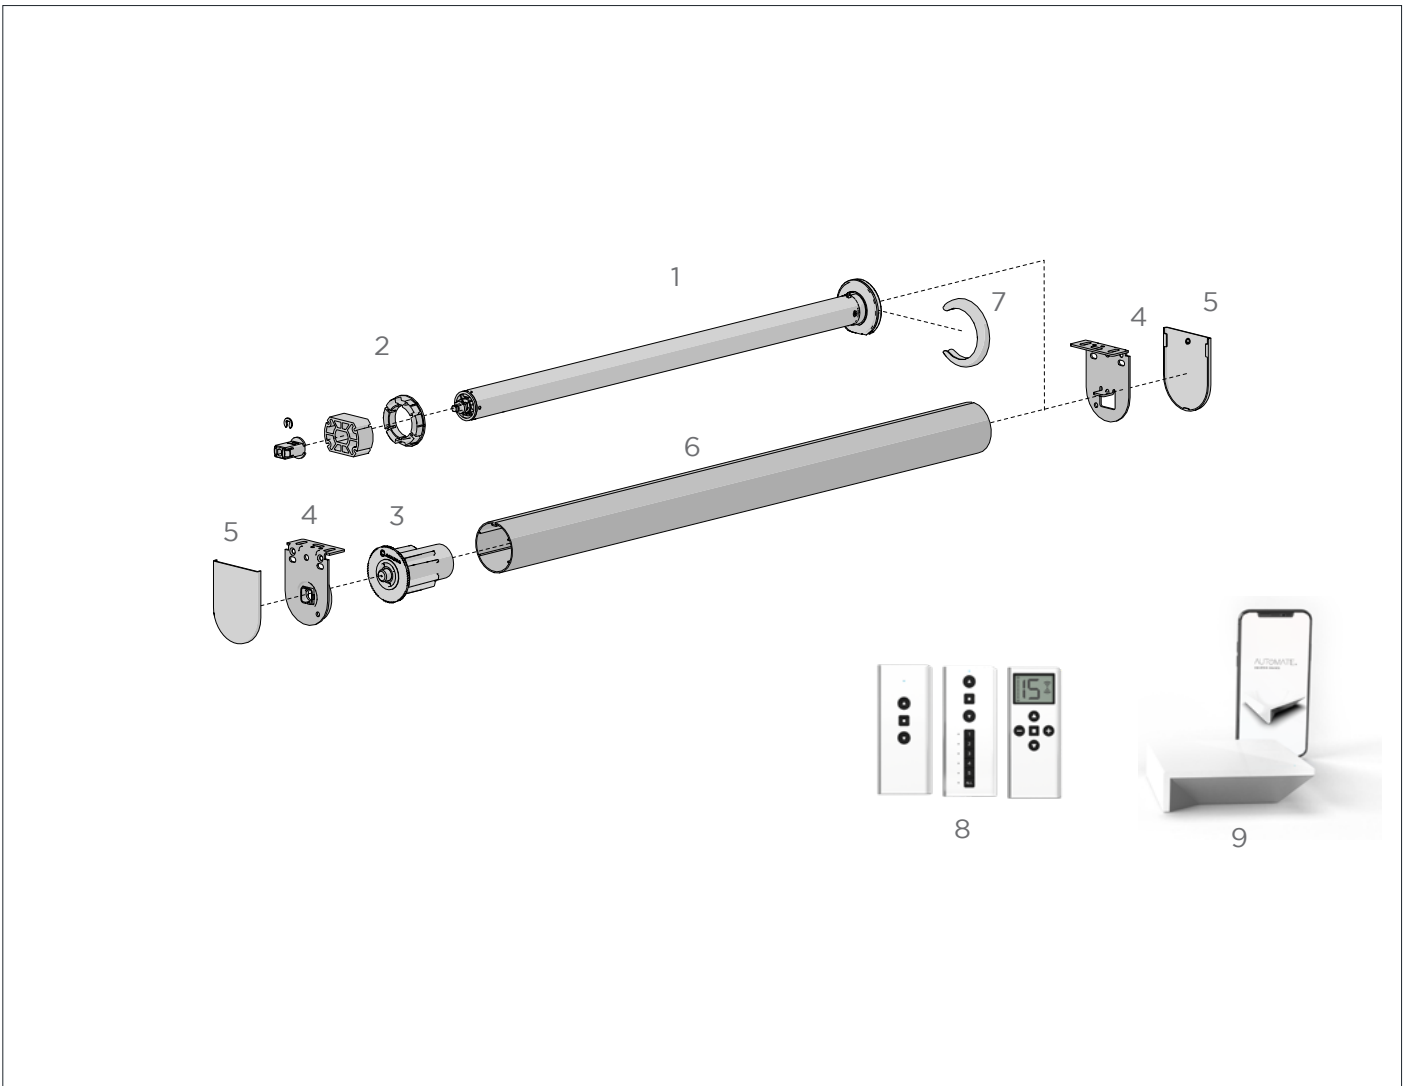

COLOUR. Black (BK), white (W)
 USE WITH. Pin end HD

PRODUCT OPTIONS

COMBO BRACKETS
(dual brackets
for day/night blinds)

SOLAR PANEL CHARGER
(energy efficient solution)

HD Bracket ADAPTOR
(For Commercial
Applications)