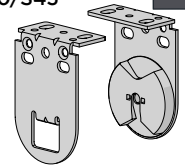

COLOUR. Black 050, pure white 069, sandstone 269, silver grey 338, barley 283
USE WITH. Easy-Lock Chain Winder & Auto Idler S40 or 45, Brkt Cover Caps - AX

T-SPLINE ALUMINIUM TUBE | S40 - STANDARD
O.D 39.4mm x 5.8m Lgth

TYPE.	No Tape	No Tape | Bulk
CODE.	RB93-0440-000580	RB93-0440-000582
PACK.	10 | 100 Lgths	0 | 96 Lgths