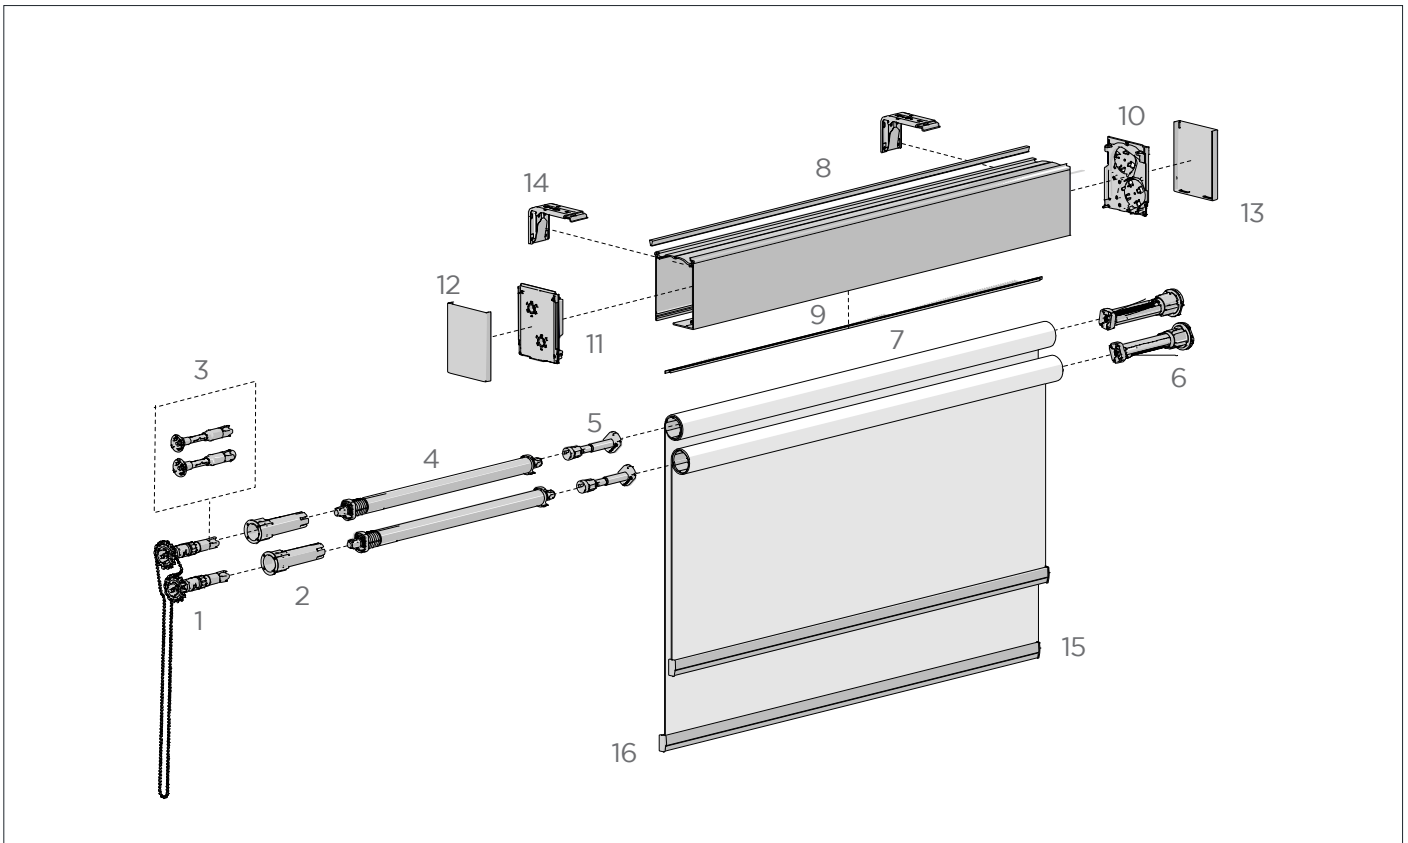

COLOUR RANGE

COMPONENTS

AERO DUAL PRETENSION CHAIN CONTROL

TYPE.	LH Control (Blue)	RH Control (Red)	
CODE.	RB12-3002-050140	RB12-3002-050240	
PACK.	10 | 80 Pcs	10 | 80 Pcs	
COLOUR.	Black 050		
USE WITH.	Aero Connector & Chain Control Bracket		

AERO CONNECTOR CHAIN WINDER/BOOSTER

CODE.	RB12-4510-xxx045	
PACK.	10 | 200 Pcs	
COLOUR.	Pure white 069, silver grey 338	
USE WITH.	Aero Dual Chain winder or Aero Dual Chainfree control, Booster Universal	

BOOSTER UNIVERSAL

SIZE.	Short - Sandstone	Light - White	
CODE.	RB12-4500-269045	RB12-4501-069045	
PACK.	5 | 80 Pcs	5 | 80 Pcs	
SIZE.	Standard - Grey	Heavy Duty - Black	
CODE.	RB12-4502-338045	RB12-4503-050045	
PACK.	5 | 80 Pcs	5 | 80 Pcs	
USE WITH.	Aero connector, Soft Lift Decelerator		

AERO DUAL PRETENSION CHAINFREE CONTROL
Universal

CODE.	RB12-5001-050040	
PACK.	10 | 80 Pcs	
COLOUR.	Black 050	
USE WITH.	Aero Connector & Chainfree Control Bracket	

SOFT LIFT DECELERATOR | S45

TYPE.	LH Control (Blue)	RH Control (Red)	
CODE.	RB12-7111-393045	RB12-7112-190045	
PACK.	10 | 80 Pcs	10 | 80 Pcs	
COLOUR.	Blue 393, red 190		
USE WITH.	Booster Universal