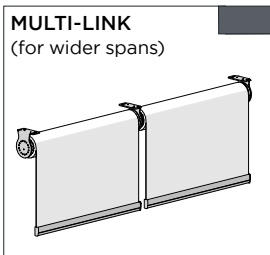

SYSTEM UPGRADES