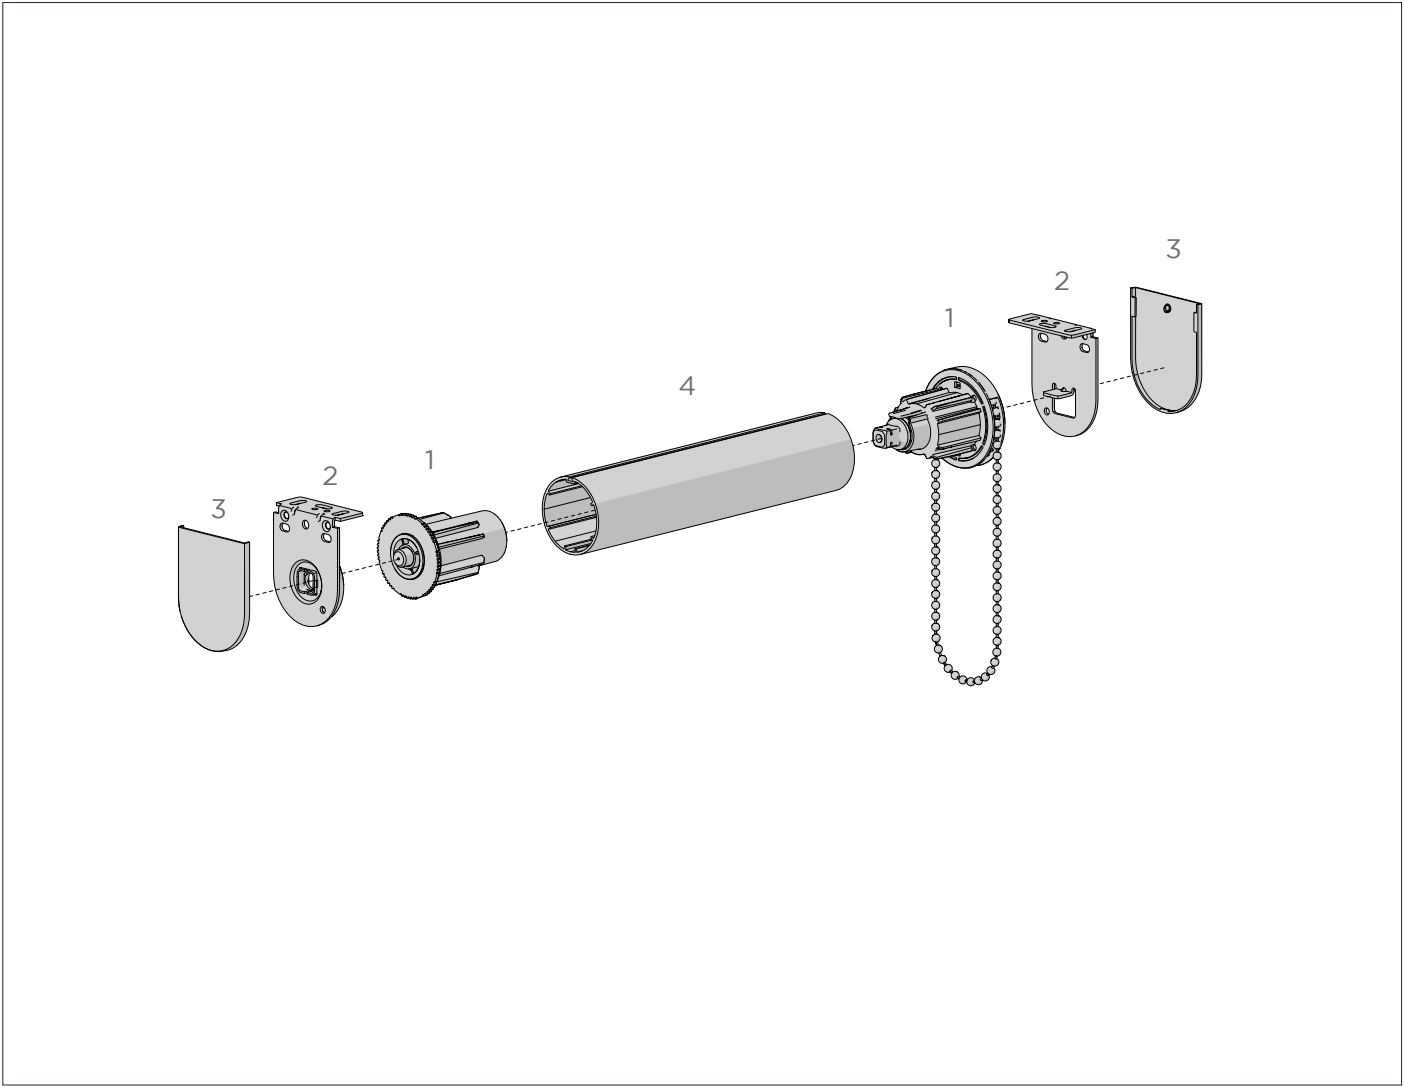

COLOUR RANGE

PRODUCT OPTIONS

SPRING BOOSTER (for lighter lifting)	COMBO BRACKETS (dual brackets for day/night blinds)	STAINLESS STEEL LX BRACKETS	S45 - S60 ADAPTOR

SYSTEM UPGRADES

EASY-LINK™ (for wider spans)	FRS VALANCE 100 OR P95 (to conceal hardware)	CF CASSETTE / FASCIA 90 (for dim-out)	INTERNAL WIRE GUIDE (for controlled stability)	MOUNTING RAIL (for quick installation)