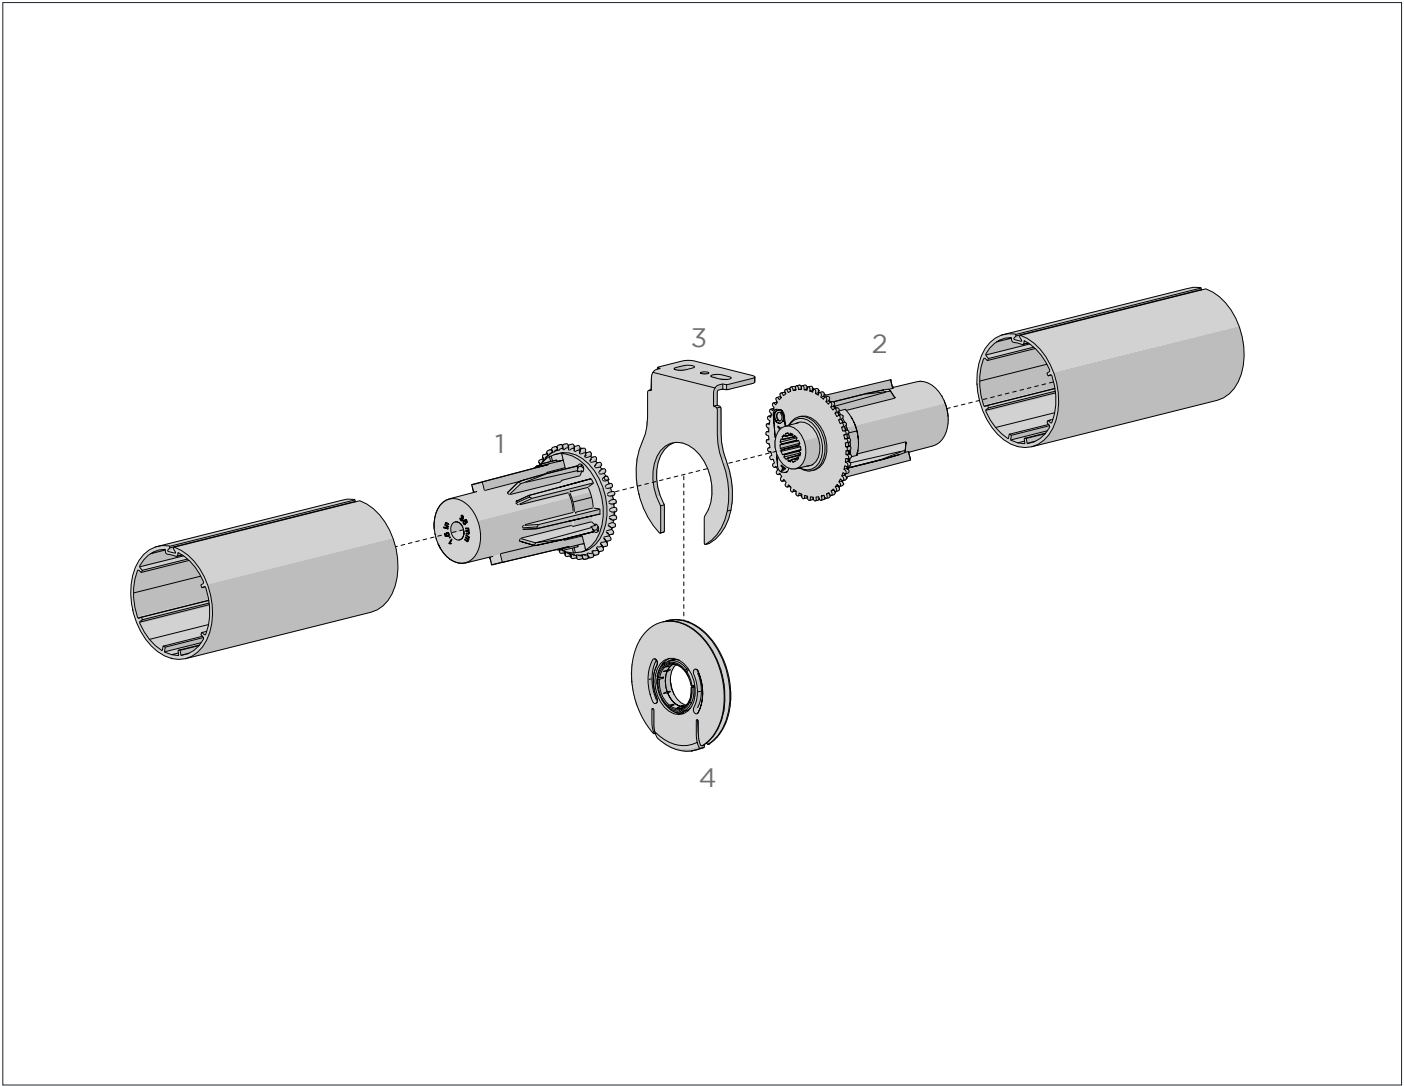

COLOUR RANGE

white black

PRODUCT OPTIONS

SKYLINE MULTI-LINK
INDEPENDENT
CONTROL

DOUBLE V SLIM
(dual brackets
for day/night blinds)

FASCIA BRACKET

COMPATIBLE SYSTEMS

CHAIN
CONTROL S15, SL20 &
G400