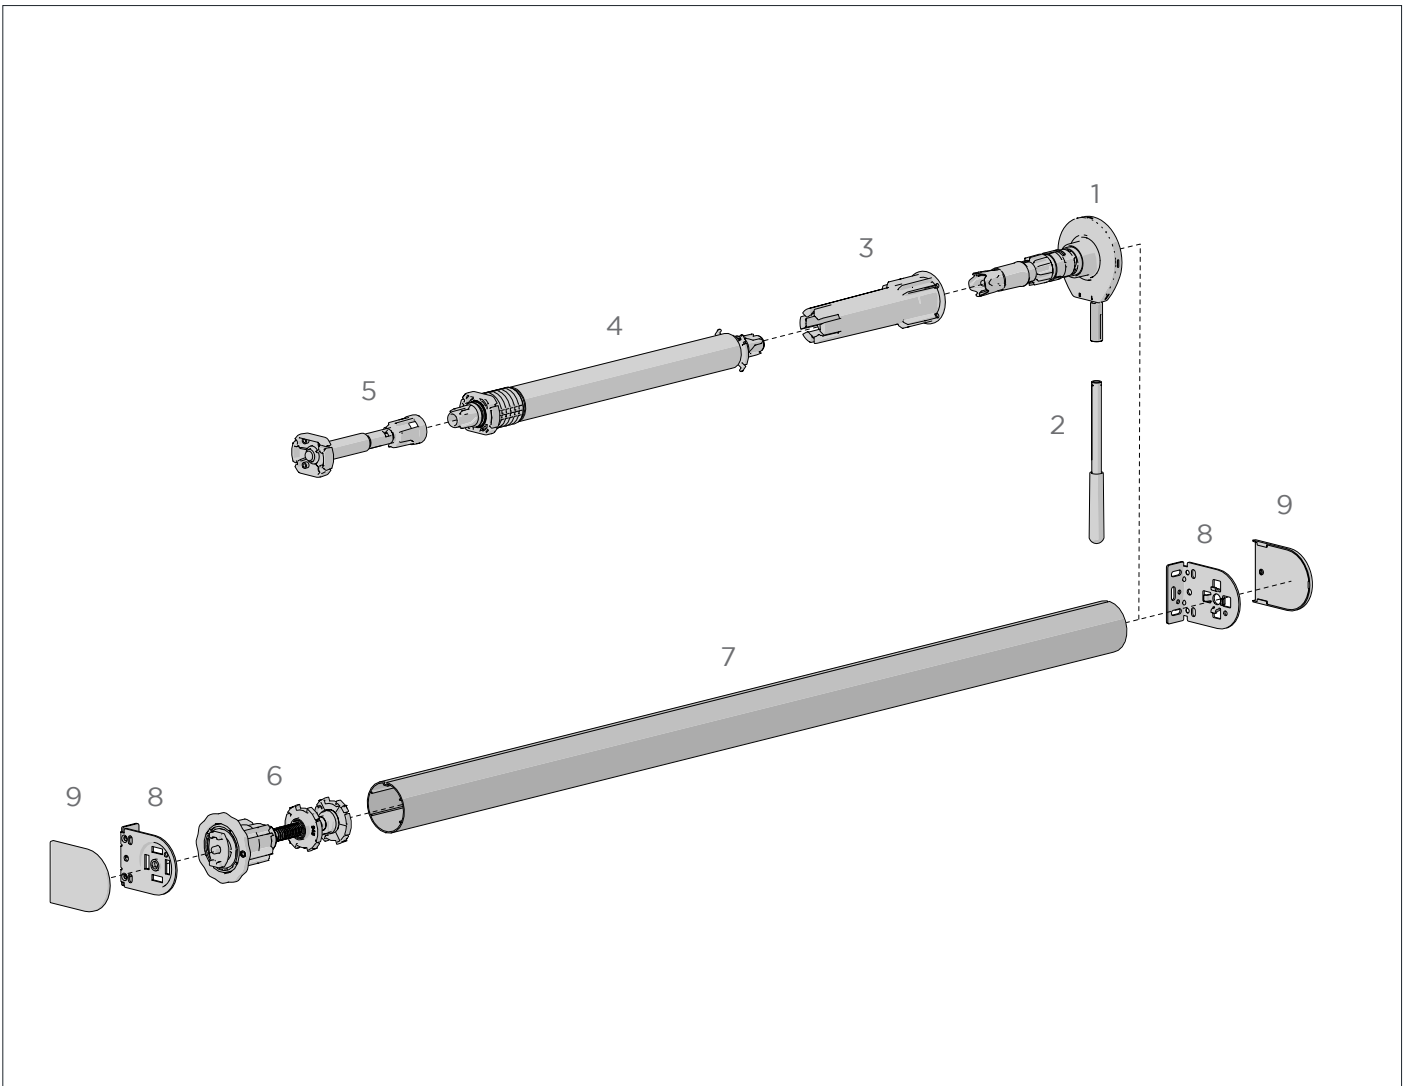

COLOUR RANGE

Pure white

SYSTEM UPGRADES

EASY-LINK™
(for wider spans)

CF CASSETTE / FASCIA 90
(for dim-out)

FRS VALANCE 100 OR P95
(to conceal hardware)

MOUNTING RAIL
(for quick installation)