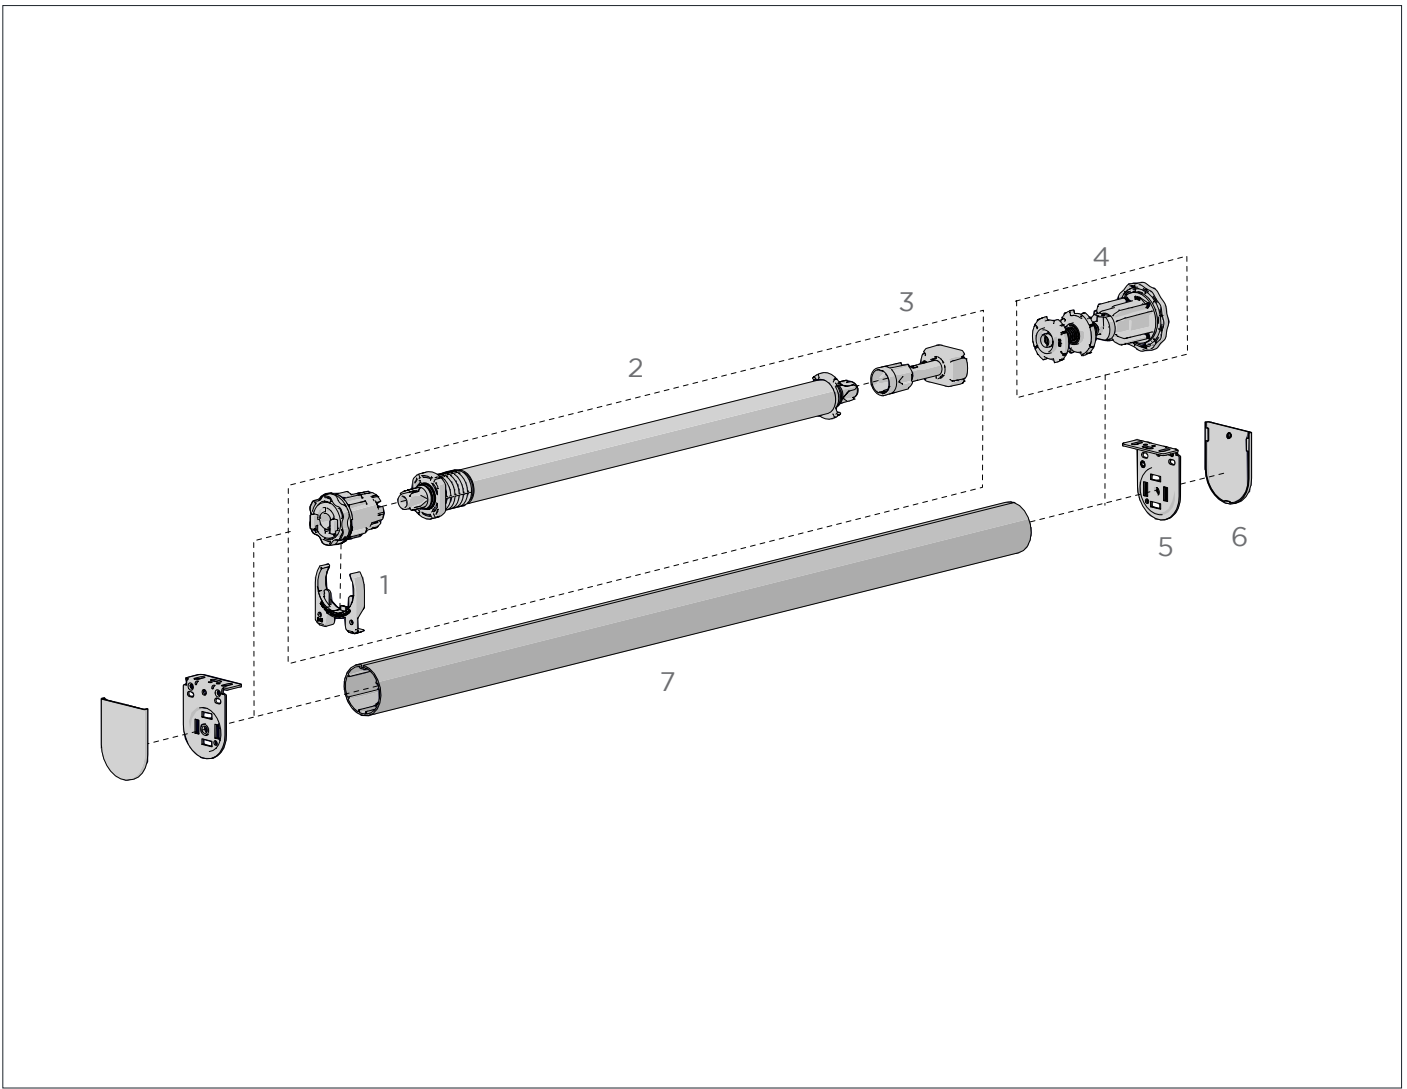

COLOUR RANGE

Pure white

PRODUCT OPTIONS

COMPACT OPTIONS 3

SYSTEM UPGRADES