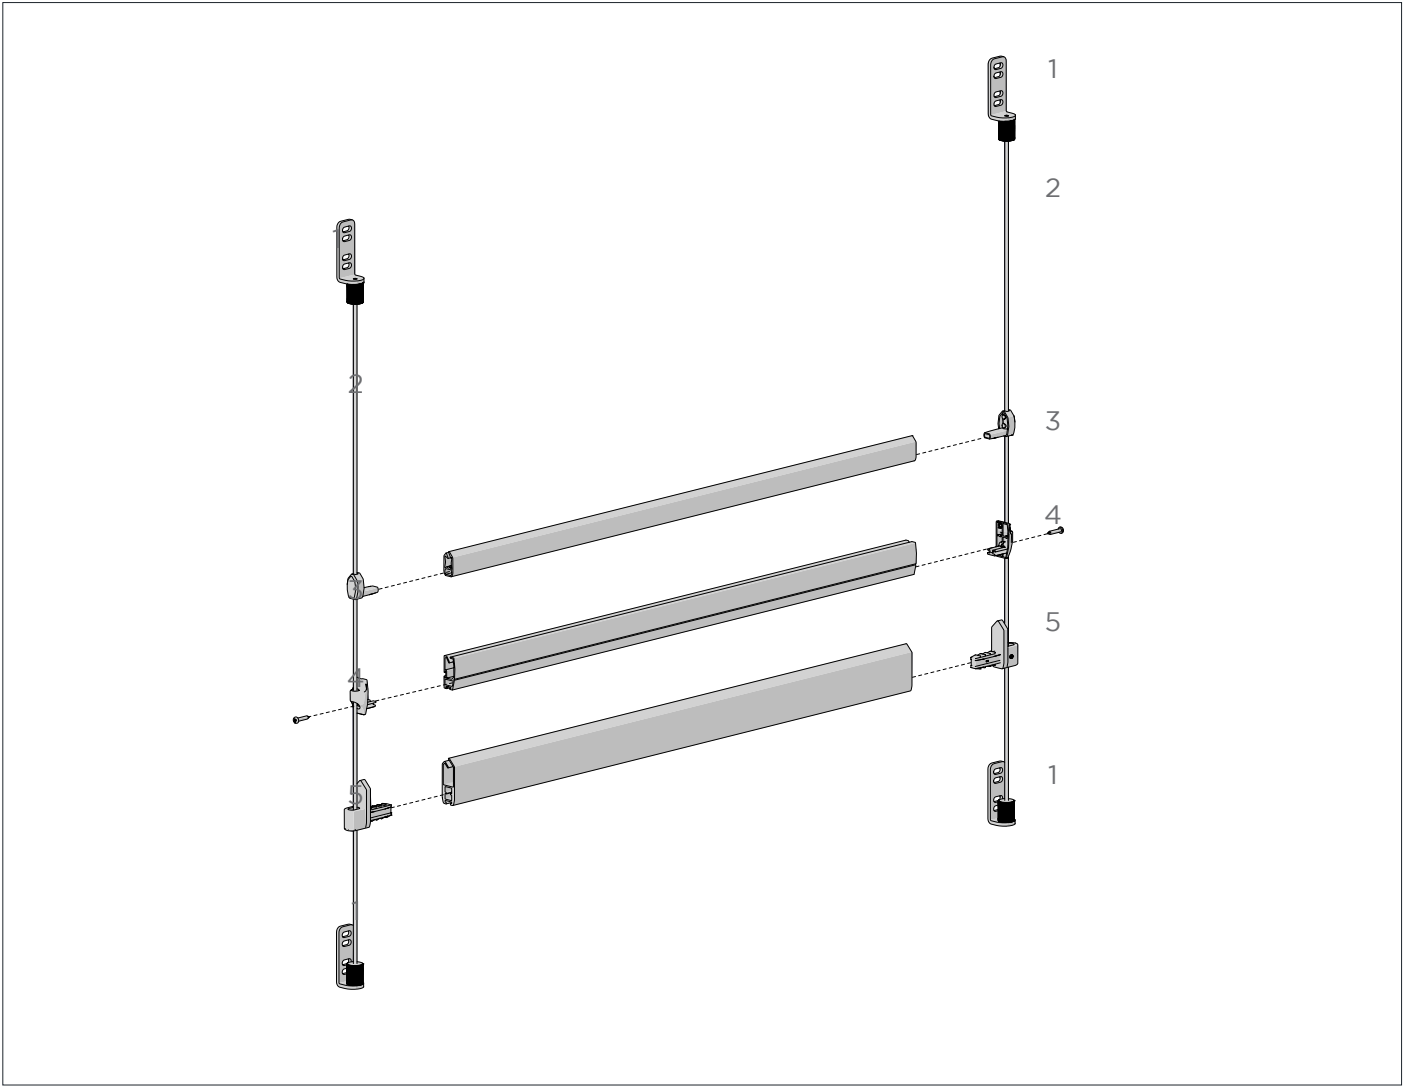

COLOUR RANGE

silver black

PRODUCT OPTIONS

WIRE STOPPER
(alternative floor fixing device)

SYSTEM UPGRADES

SPRING CONTROL

CHAIN CONTROL

MOTORISED