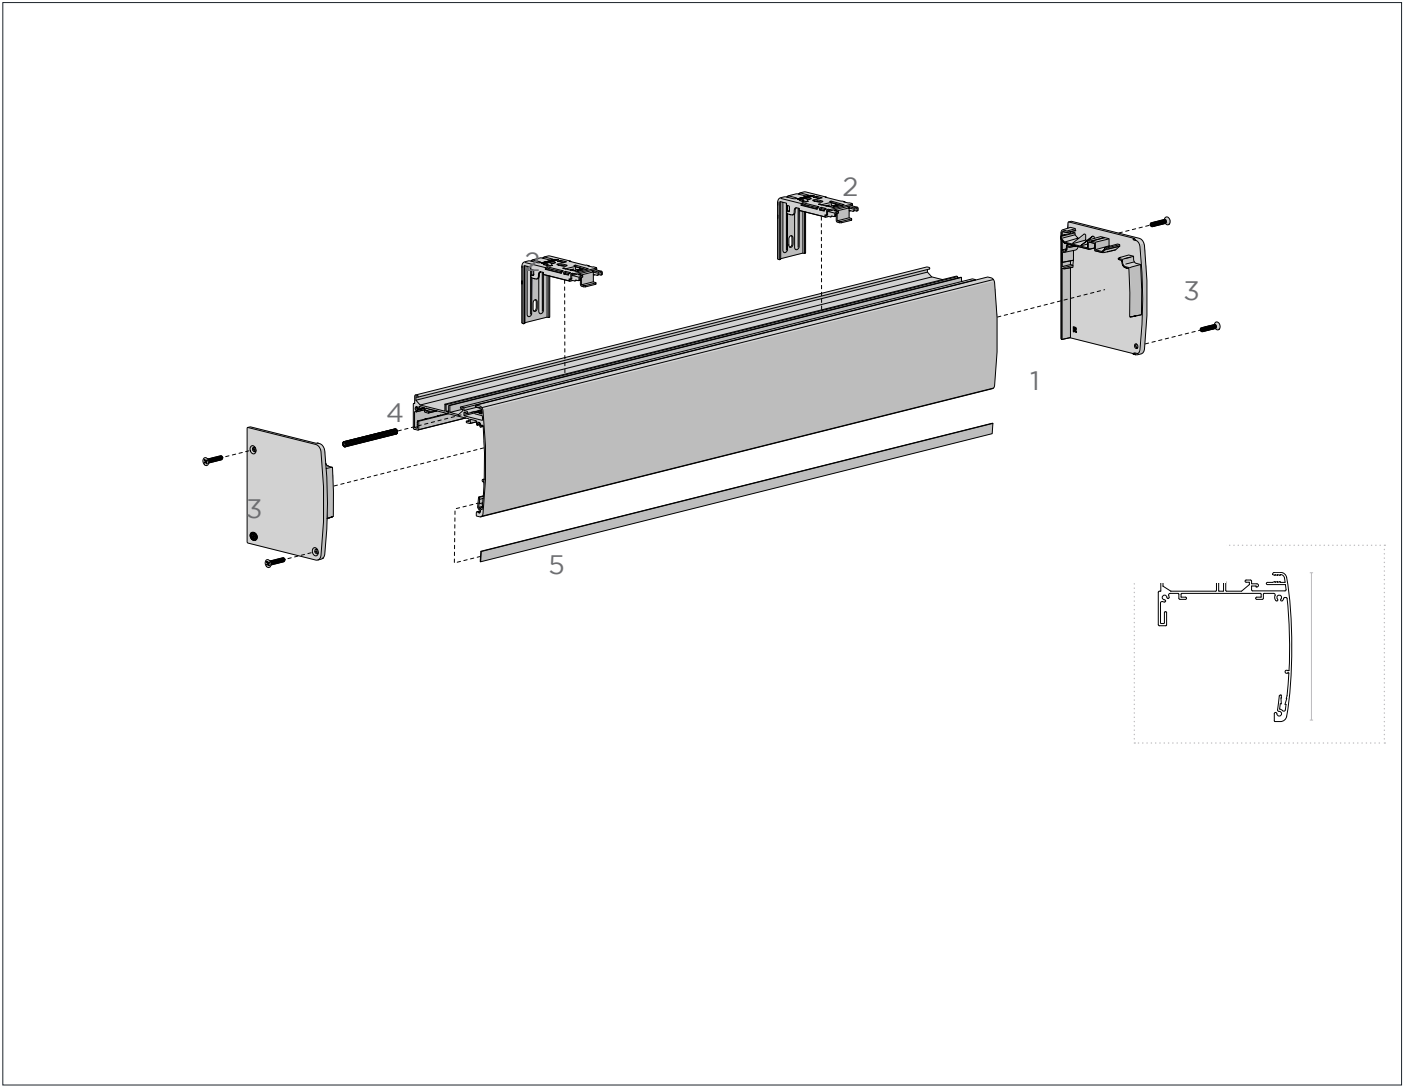

CODE.	RB88-2121-025120
PACK.	10 200 Sets

COLOUR. zinc plated 025 only
USE WITH. Valance FRS120, Panel Glide & Vertical Systems

COLOUR RANGE

pure white sandstone anodised black

COMPATIBLE SYSTEMS

P95 - BASE 50
5.8 Metre Lgth