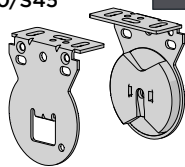

EASY-LOCK VX INSTALLATION BRACKET | S40/S45
40mm Projection

CODE.	RB08-8351-xxx040
PACK.	25 | 200 Sets

COLOUR. Black 050, pure white 069, sandstone 269, barley 283, silver grey 338
USE WITH. Easy-Lock Chain Winder & Auto Idler S40/45, Brkt Cover Caps VX/LX

9MM ACM FLAT SPLINE - NO TAPE
100 Lm Roll

TYPE.	No Tape
CODE.	RB92-0901-001100
PACK.	1 | 10 Rolls

COLOUR. Natural 001 only
USE WITH. Aluminium Tube S40; 39 SPLINE & 40HD