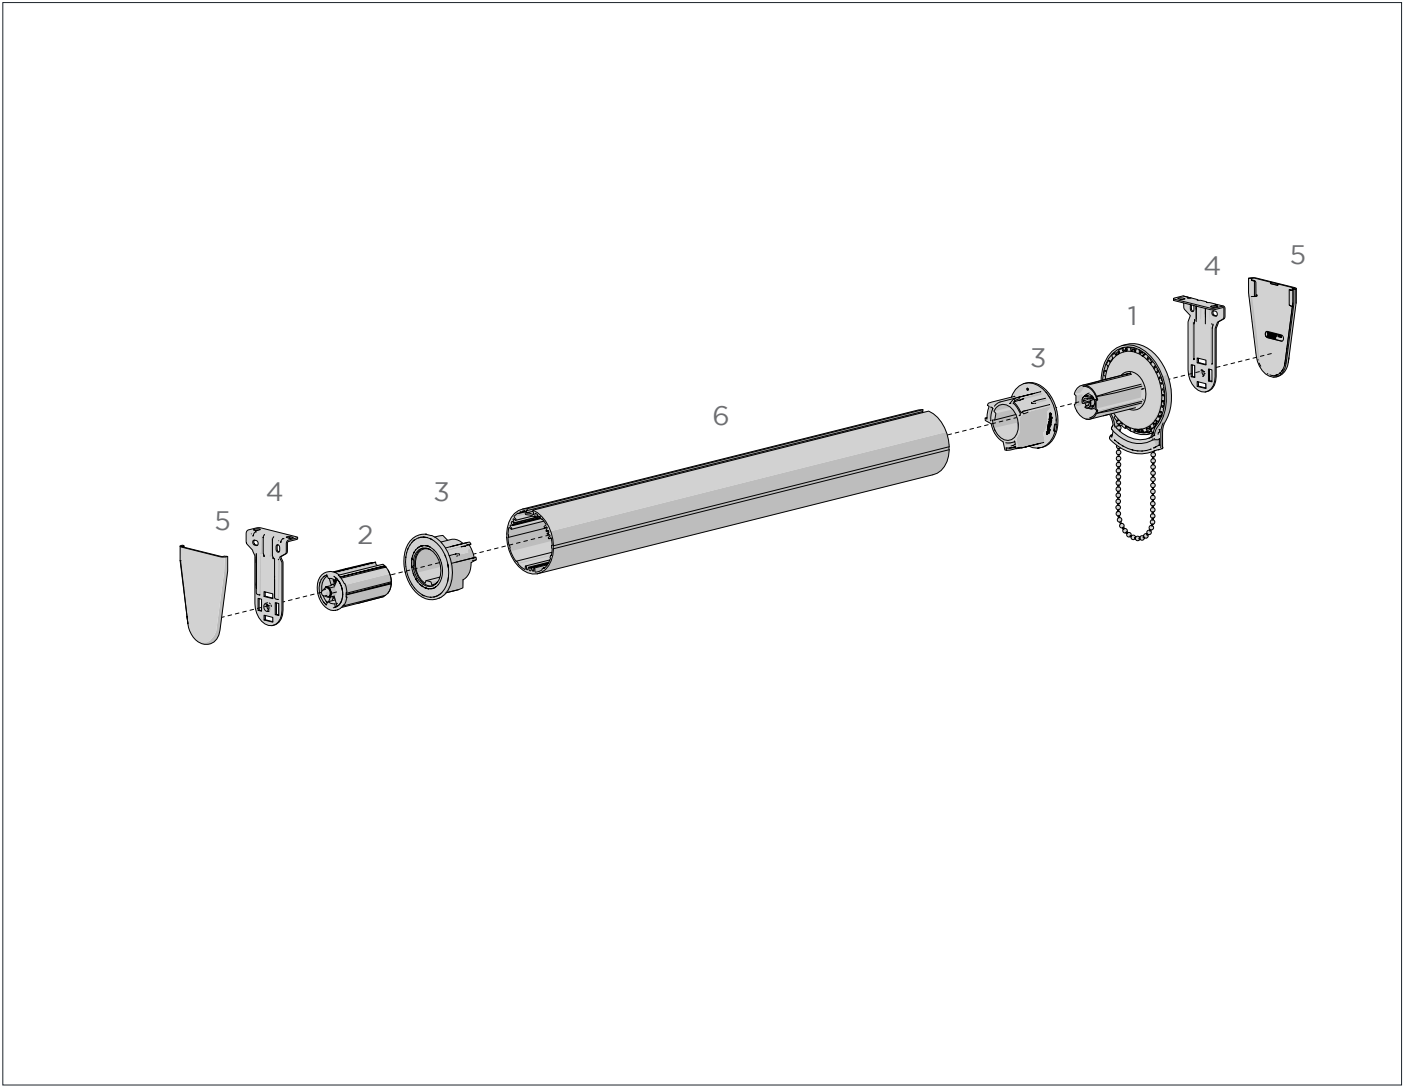

COLOUR RANGE

White

Black