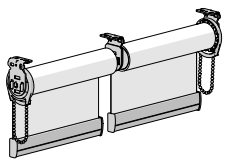

DOUBLE BRACKETS

(dual brackets for day/night blinds)

SYSTEM UPGRADES

SKYLINE EASY

link (to achieve wider spans)

SKYLINE MULTI-LINK

SKYLINE MULTI-LINK

independent control