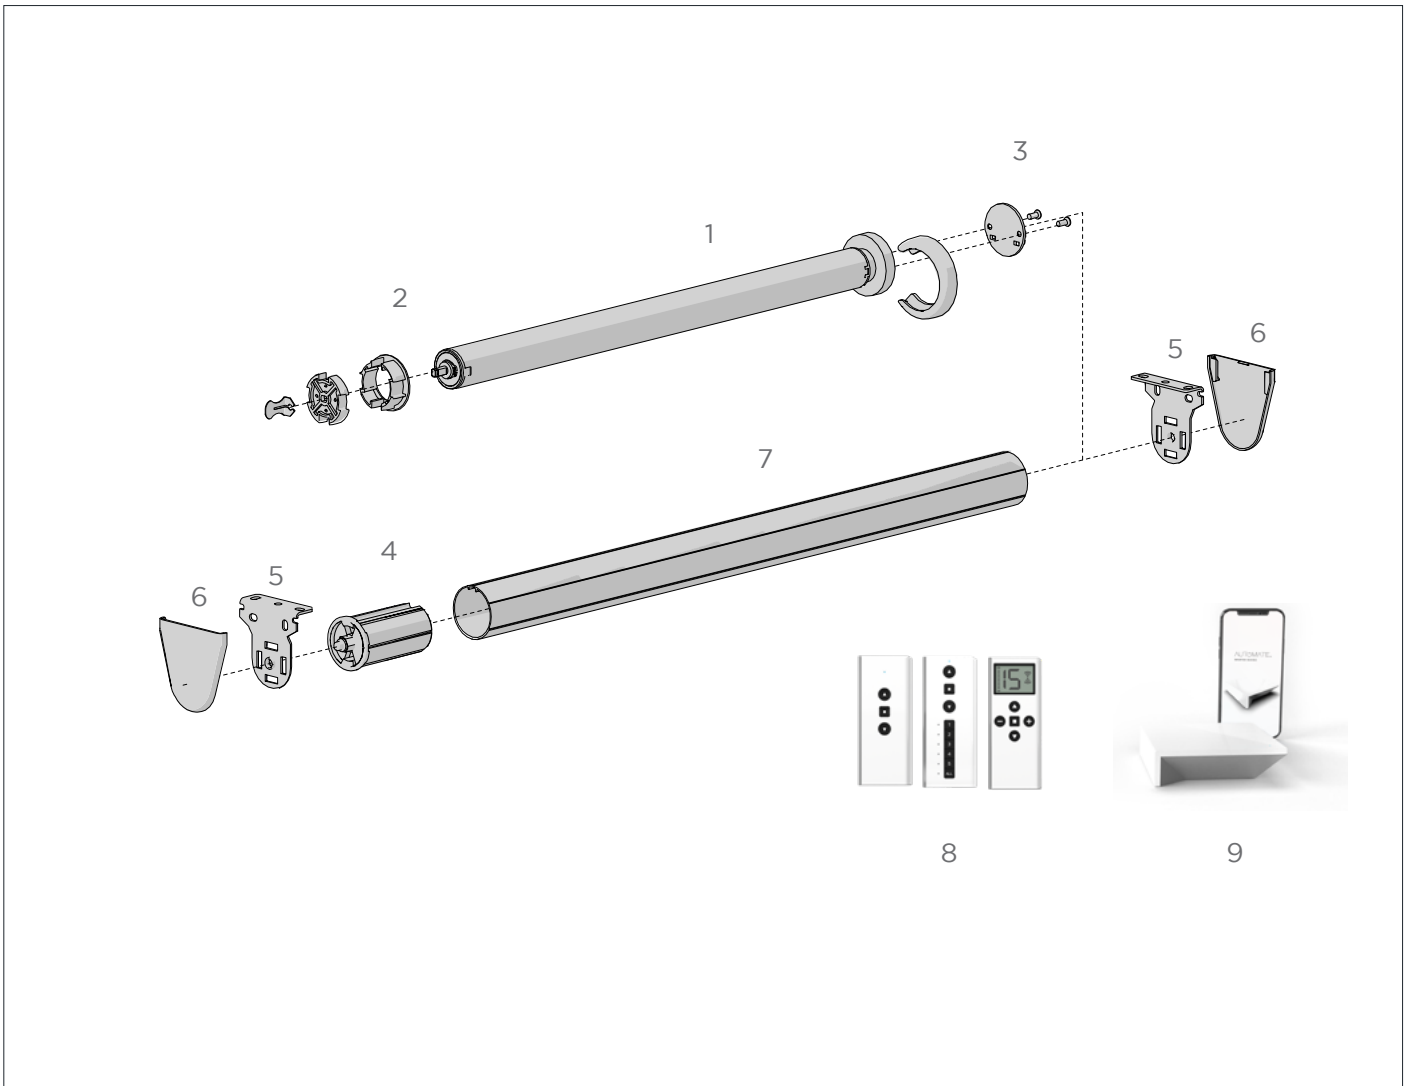

COLOUR RANGE

White   Black

PRODUCT OPTIONS

SOLAR PANEL CHARGER
(energy efficient solution)

COMBO BRACKETS
(dual brackets for day/night blinds)

SYSTEM UPGRADES

SKYLINE EASY-LINK™
(for wider spans)

SKYLINE EASY-LINK

SKYLINE MULTI-LINK
Independent control

CF90 CASSETTE