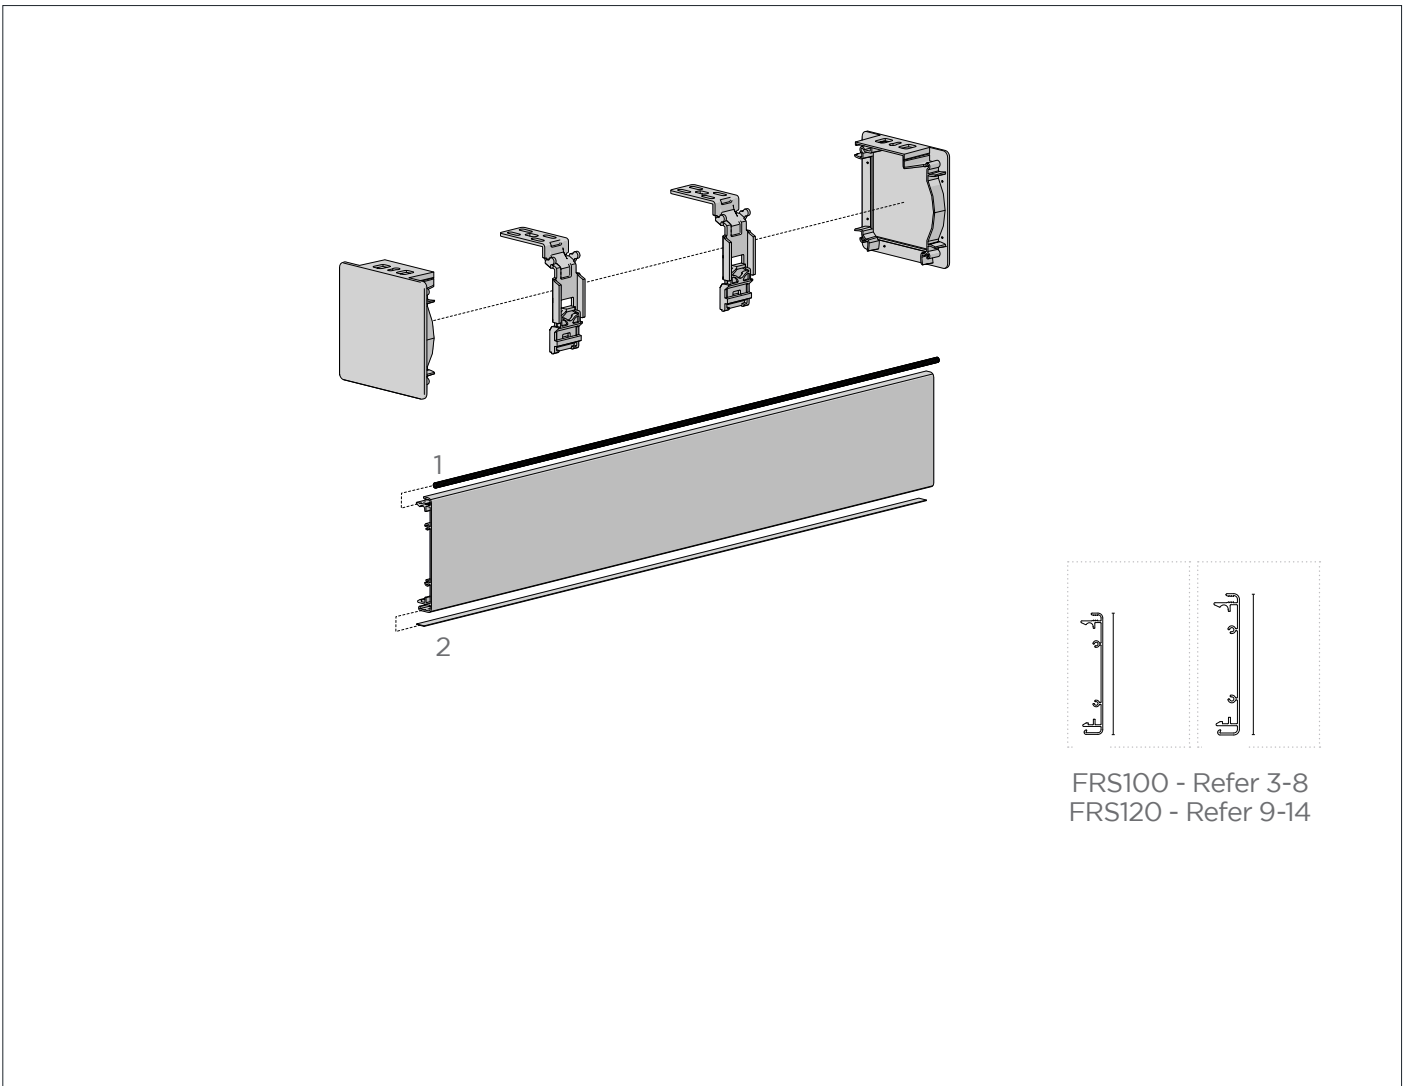

FRS100 - Refer 3-8
FRS120 - Refer 9-14

COLOUR RANGE

anodised black

PRODUCT OPTIONS

CENTRE SUPPORT BRACKET

(for additional support on wider width)

CORNER RETURN SET

(for additional side cover)