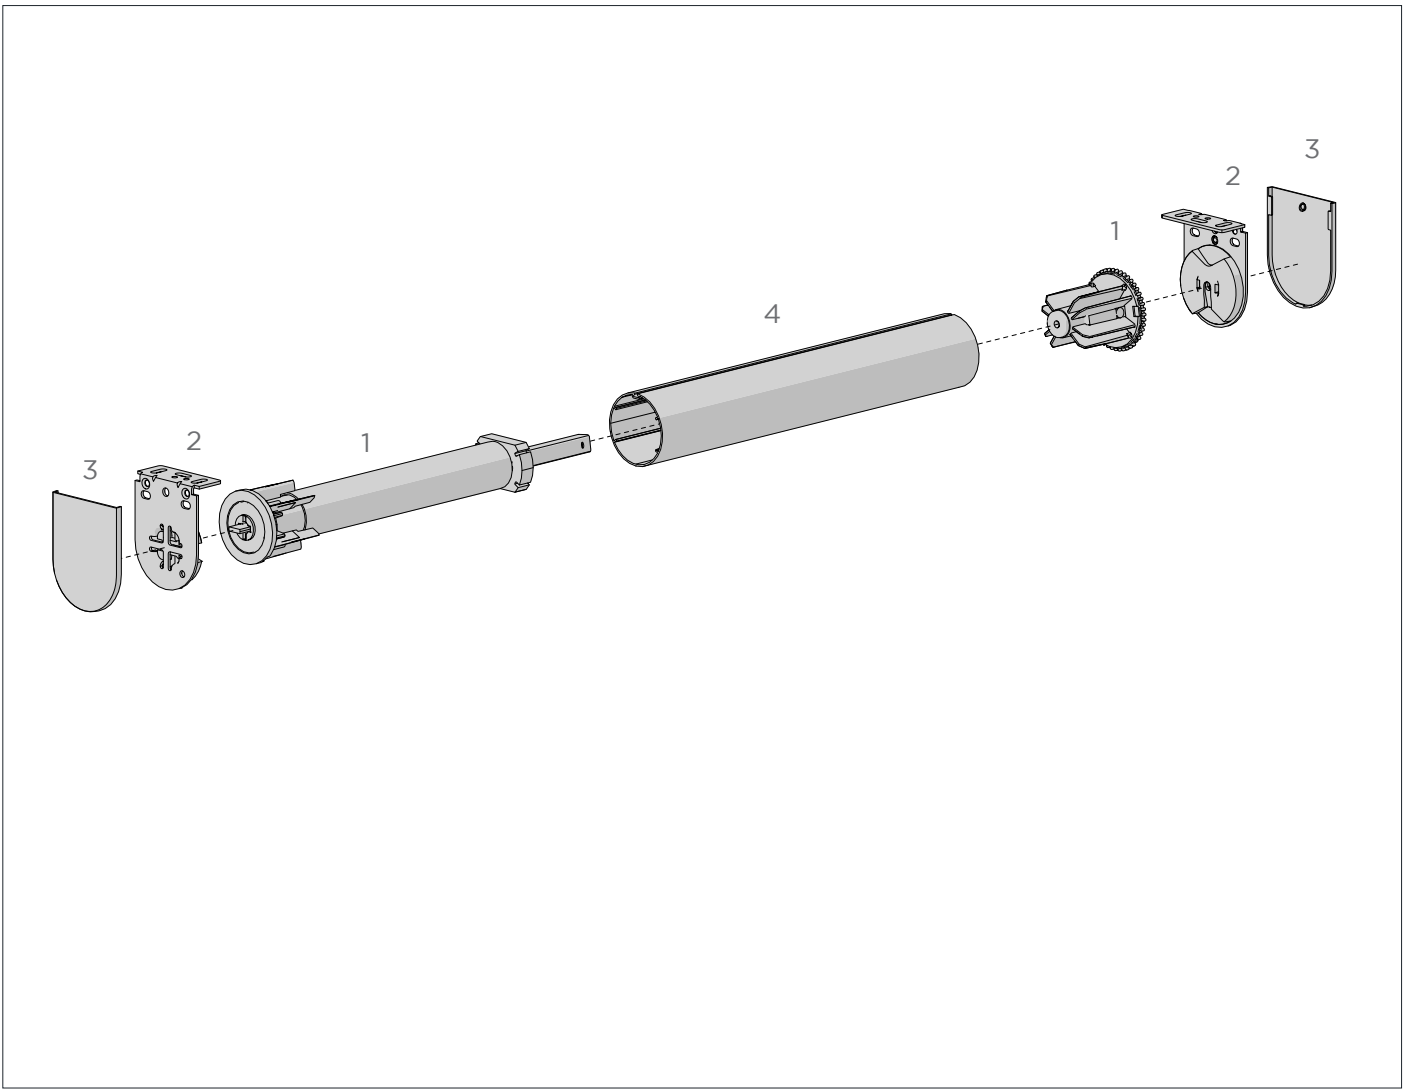

T-SPLINE ALUMINIUM TUBE | S35 - STANDARD
O.D 33.0mm x 5.8m Lgth

TYPE.	with D/S Tape
CODE.	RB93-6333-000580
PACK.	10 120 Lgths

COLOUR. Mill finish 000 only
USE WITH. Easy-Lock Auto Idler S35, Automate Li-ion Motor, T-SPLINE