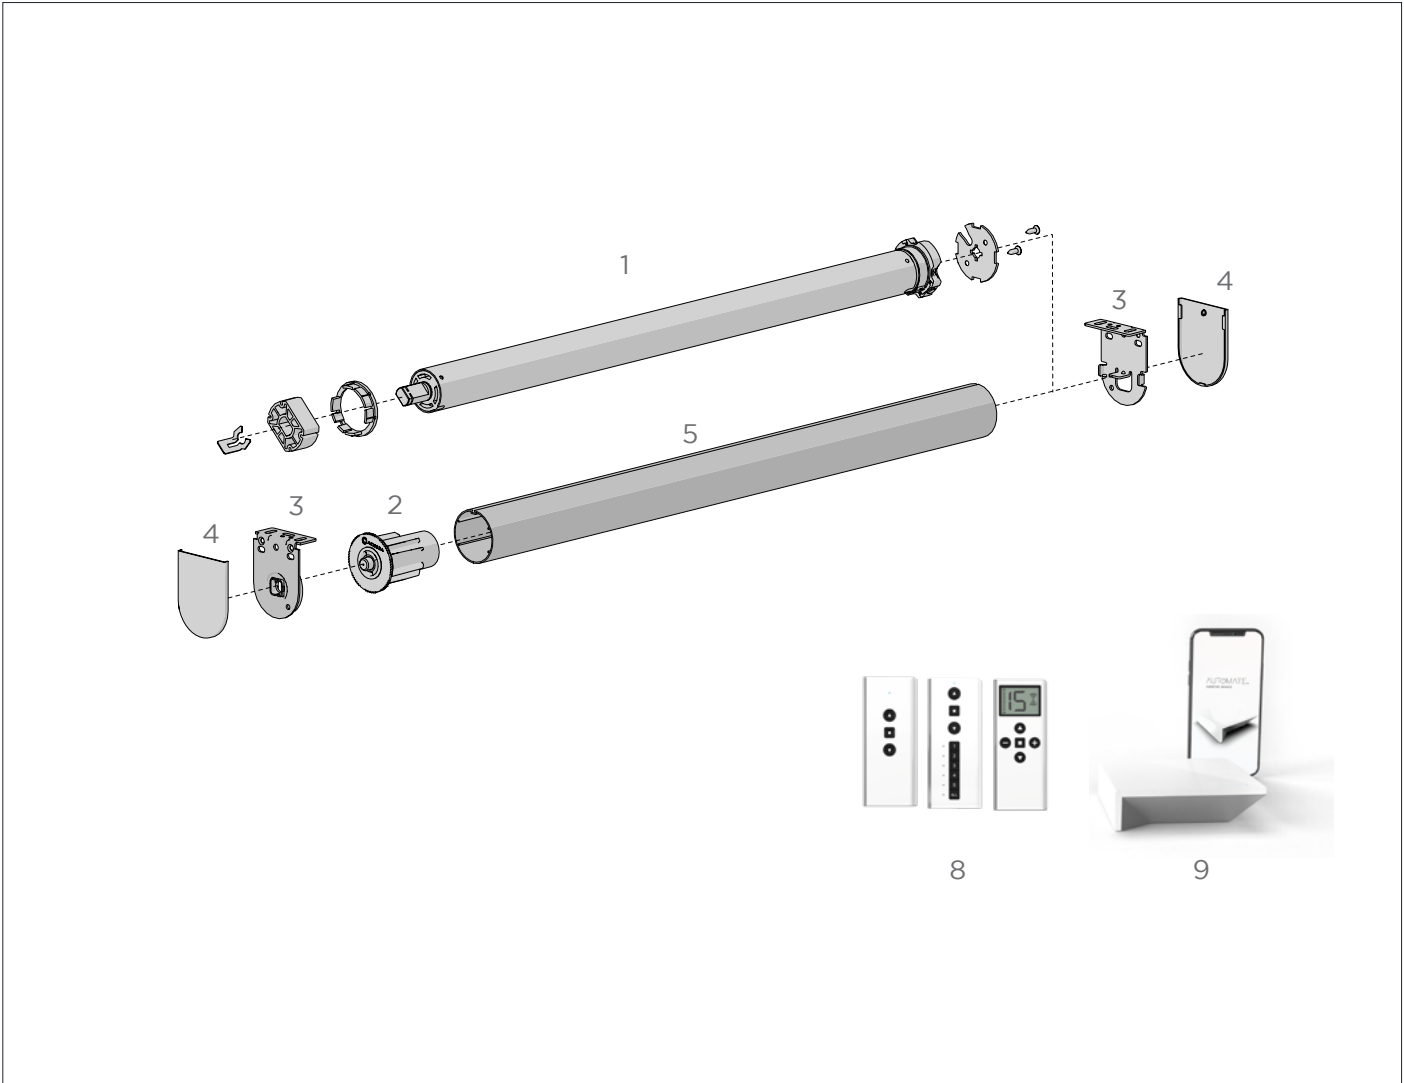

USE WITH. Automate Li-ion Motor

This page has been left blank intentionally

PRODUCT OPTIONS

HD BRACKET ADAPTOR
(For Commercial Applications)

S45 - S60 ADAPTOR

COMBO BRACKETS
(dual brackets for day/night blinds)