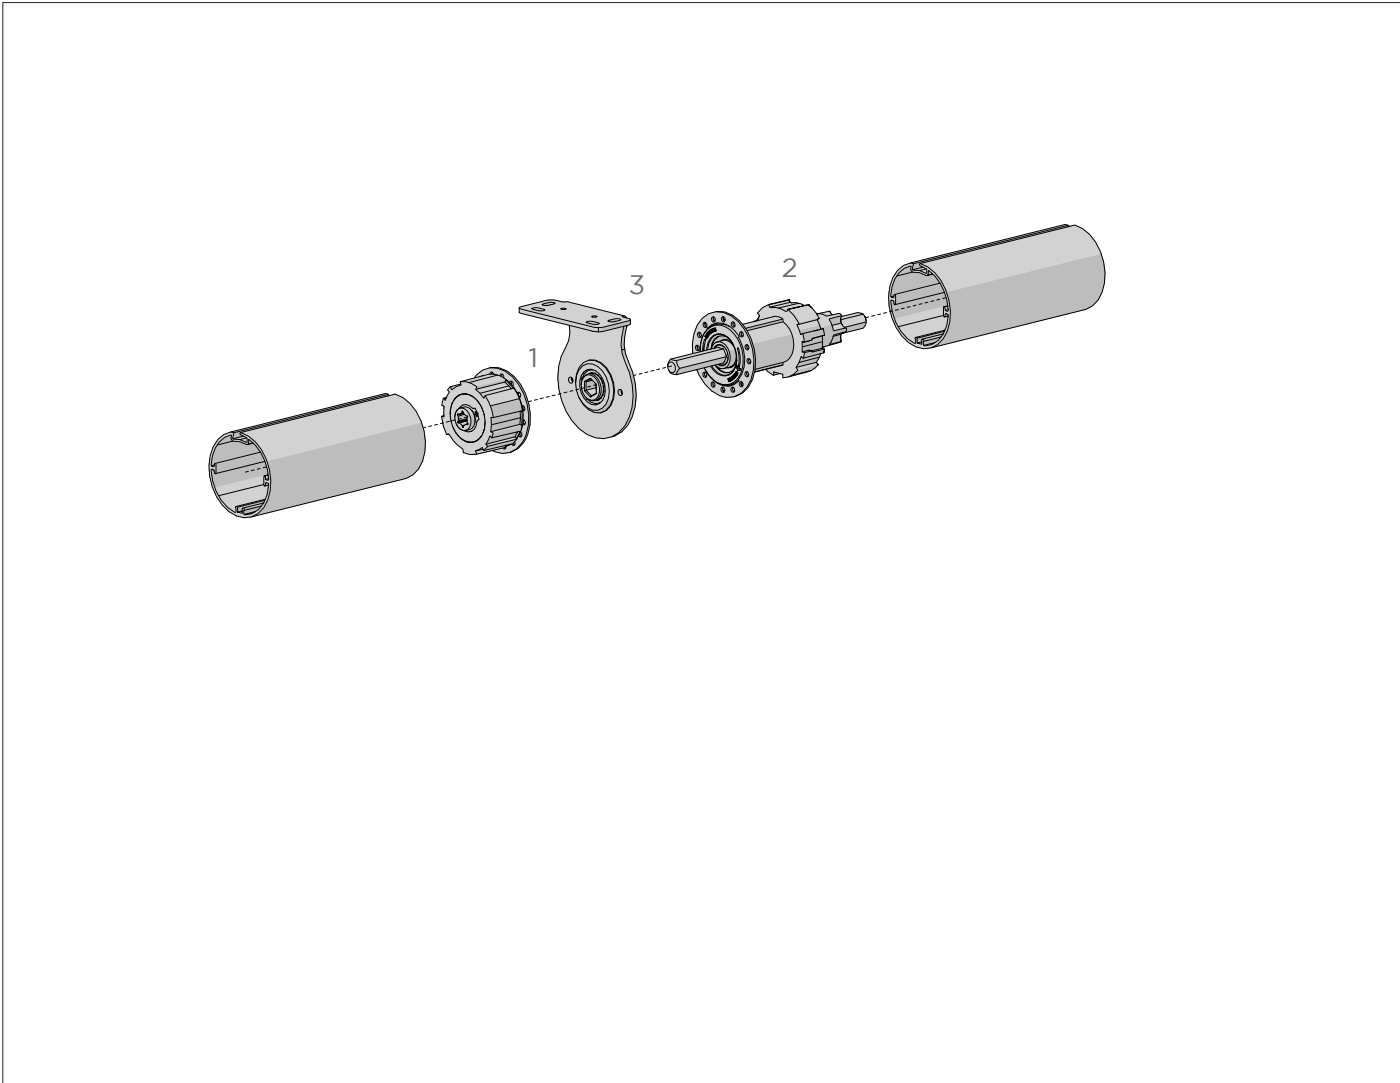

COLOUR RANGE

black

PRODUCT OPTIONS

INT. COMBO BRACKETS
(dual brackets)

A diagram showing two rollers mounted on a single bracket structure, labeled as 'INT. COMBO BRACKETS (dual brackets)'.

ADJUSTABLE BRACKETS
(for 5mm height adjust)

A diagram of an adjustable bracket. It features a circular base with a gear-like edge. Arrows indicate 'VERTICALLY ADJUSTABLE' movement and 'ROTATE'.

COMPATIBLE SYSTEMS

CHAIN CONTROL S60

A diagram showing a chain control system with a gear and a chain, labeled as 'CHAIN CONTROL S60'.

MOTORISED S60

A diagram of a motorised remote control device, labeled as 'MOTORISED S60'.