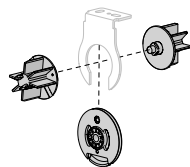

DOUBLE BRACKETS

(dual brackets for day/night blinds)

SYSTEM UPGRADES

SKYLINE EASY

link (to achieve wider spans)

SKYLINE MULTI-LINK

SKYLINE MULTI-LINK

independent control