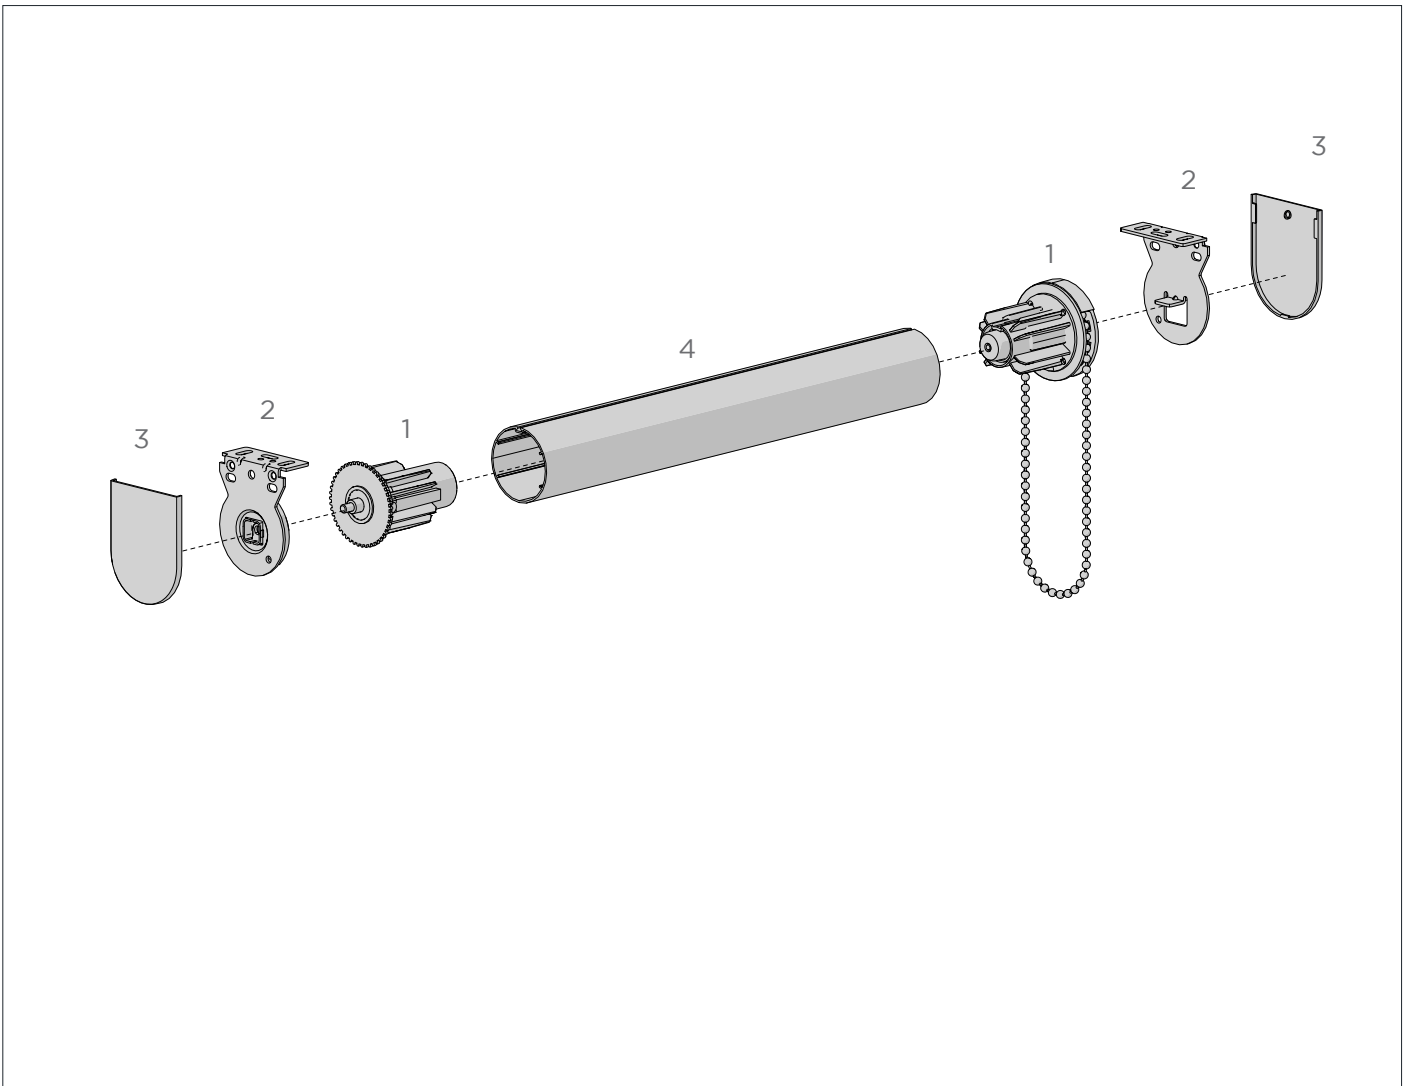

COLOUR. Pure white 069
 USE WITH. Wand Control S45 & Limiter Idler End S45

VX/LX BRACKET COVER CAPS | S40/45

40mm Projection

SIZE.	40mm Projection
CODE.	RB08-4151-xxx040
PACK.	25 1000 Pairs

COLOUR. Pure white 069
 USE WITH. Easy-Lock Spring Installation Brackets - LX