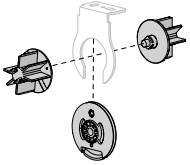

SIZE.	40mm projection
CODE.	RB41-9011-xxx040
PACK.	1 25 Sets

COLOUR. pure white 069, black 050
 USE WITH. Easy-Link Intermediate Male Drive

COLOUR RANGE

white black

PRODUCT OPTIONS

SKYLINE MULTI-LINK
INDEPENDENT
CONTROL