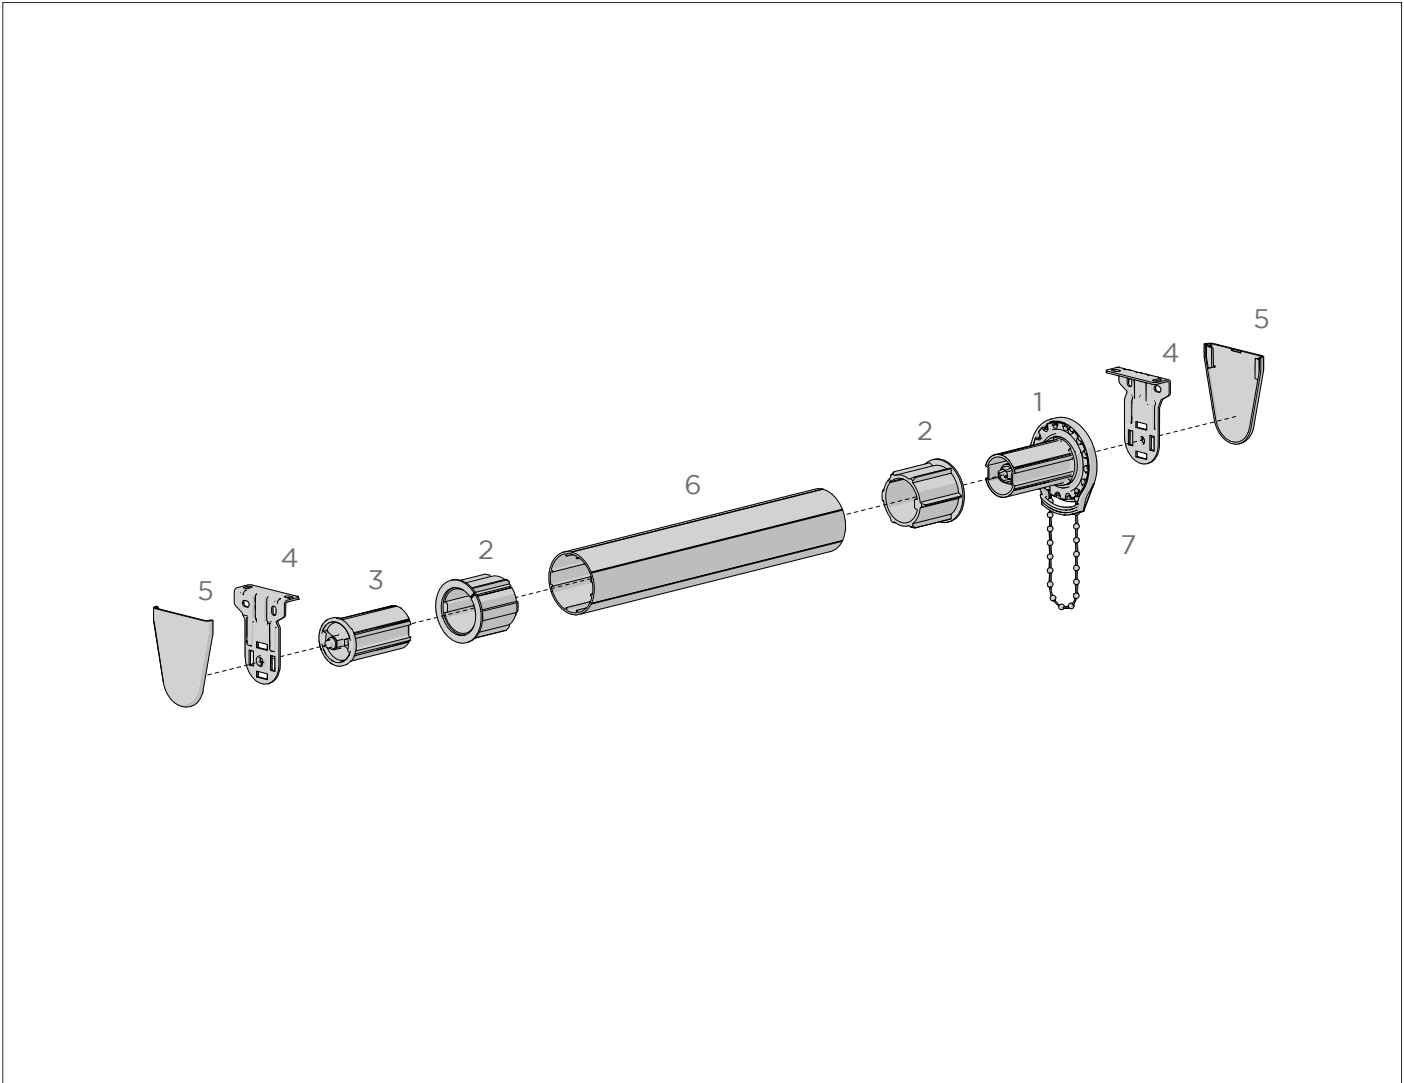

SKYLINE BRACKET COVER | DOUBLE V SLIM

CODE.	RB18-1010-xx000
PACK.	5 80 Pairs

COLOUR. Black (BK), white (W)
USE WITH. Skyline Bracket Double V Slim

COLOUR RANGE

PRODUCT OPTIONS

<p>DOUBLE BRACKETS (double brackets for day/ night blinds)</p> 	<p>INTERMEDIATE BRACKET (to achieve wider spans)</p> 	<p>SKYLINE EASY-LINK™ (for wider spans)</p> 	<p>SKYLINE MULTI-LINK</p> 	<p>SKYLINE MULTI-LINK independent control</p> 
---	---	--	---	--