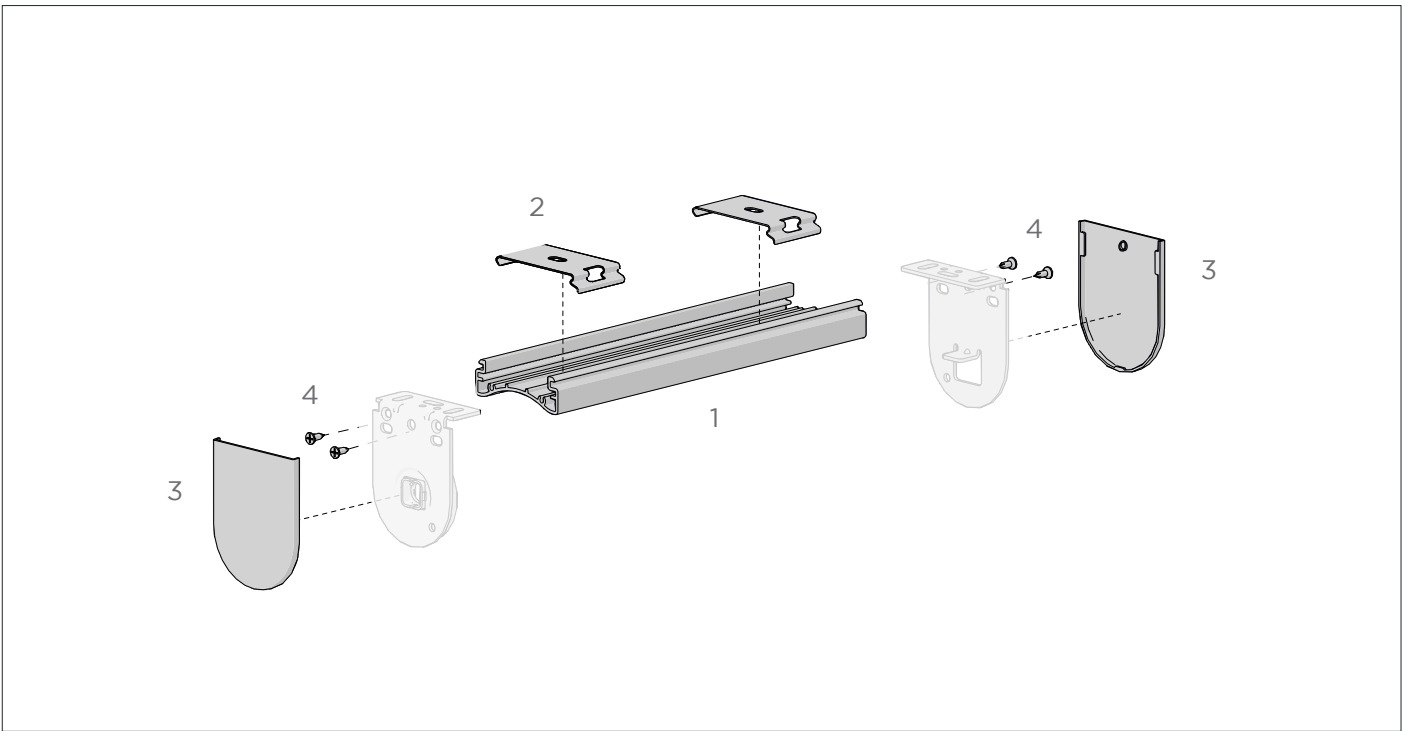

COLOUR RANGE

COMPONENTS

MKII MOUNTING RAIL | BASE 50
5.8 Metre Length

TYPE.	Pure White	Anodised
CODE.	RB88-2051-069580	RB88-2051-020580
PACK.	10 | 160 Lgth	10 | 160 Lgth

COLOUR. pure white 069, anodised 020
USE WITH. FLAT Bottom Rail, Wire Guide Tensioning Cable

VX/LX BRACKET COVER CAPS - MKII MOUNTING RAIL
40mm Projection

CODE.	RB88-4151-xxx040
PACK.	25 | 1000 Pair

COLOUR. pure white 069
USE WITH. MKII Mounting Rail - Base 50, Installation Brackets

SLIMLINE SPRING CLIP BRACKET
Universal Fix

TYPE.	Silver ZINC Plated	Pure White
CODE.	RB88-2092-025001	RB88-2092-069001
PACK.	100 | 1000 Pcs	100 | 1000 Pcs

COLOUR. pure white 069, silver zinc plated 025
USE WITH. Mounting Rail

SELF TAPPING SCREWS | PHILIPS COUNTER SUNK HEAD
#4 x 3/8

CODE.	HD82-1904-025010
PACK.	100 | 40000

COLOUR. Zinc plated 025 only
USE WITH. MKII Mounting Rail - Installation Brackets.