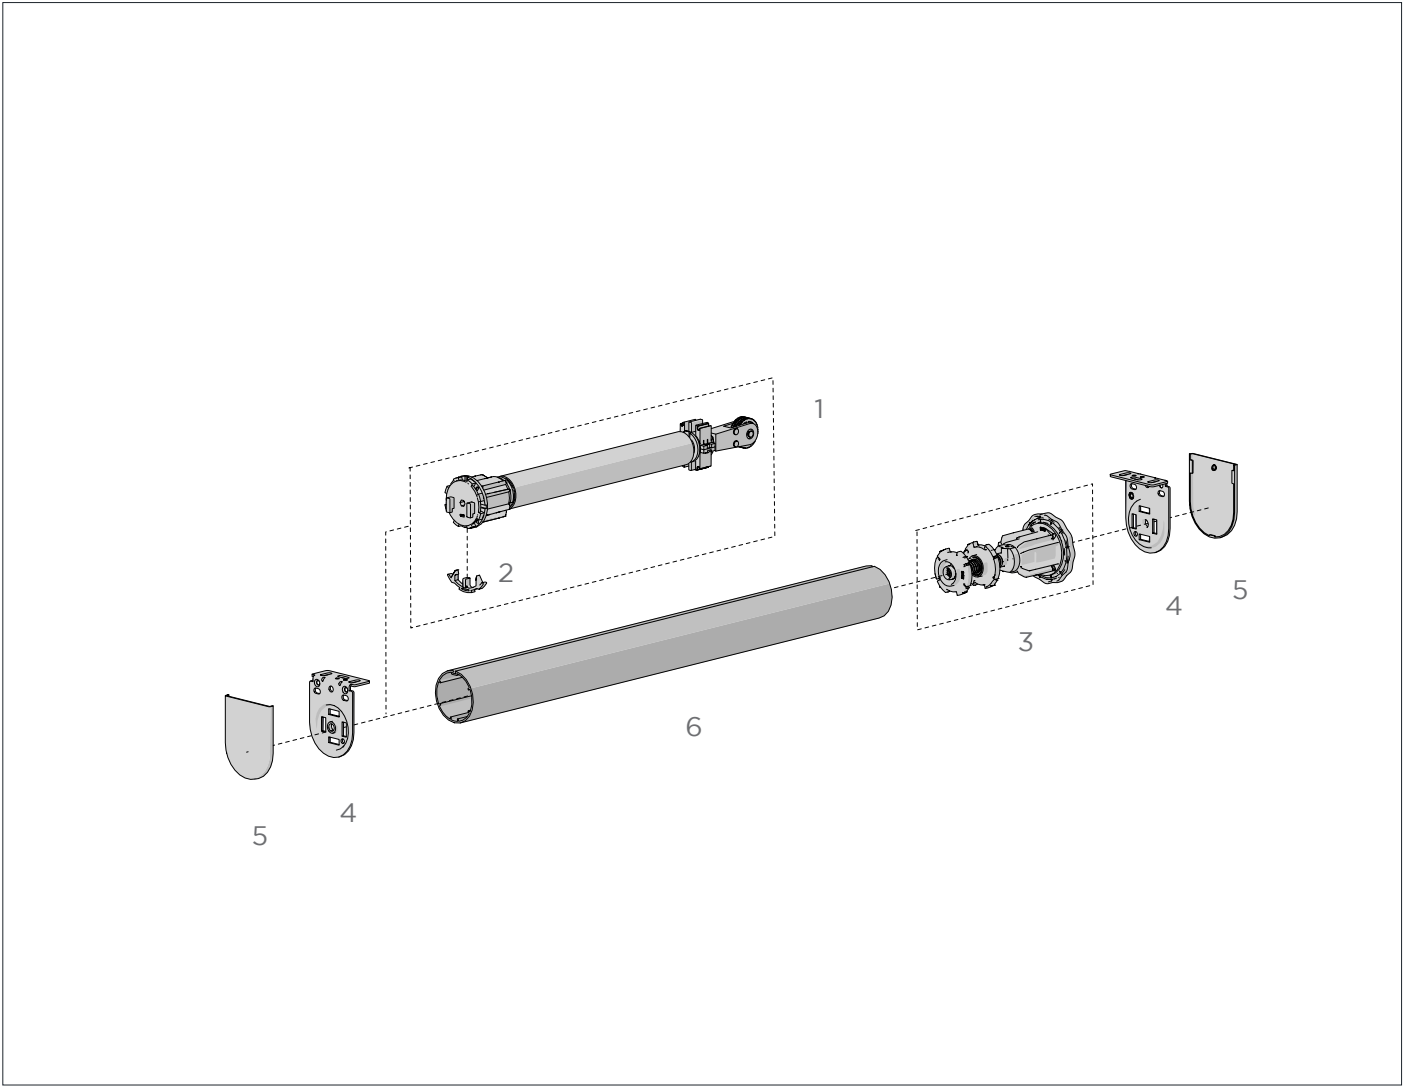

COLOUR. Clear 001 only
USE WITH. Aluminium Tubes, Flat Spline

EASY-LOCK SPRING DOUBLE SQUARE BRACKET | S40/45

SIZE.	122 x 122mm proj.
CODE.	RB01-8384-069122
PACK.	5 60 Sets

COLOUR. Pure white 069 only
USE WITH. Stop/No Stop Spring & Auto Idler S40/45