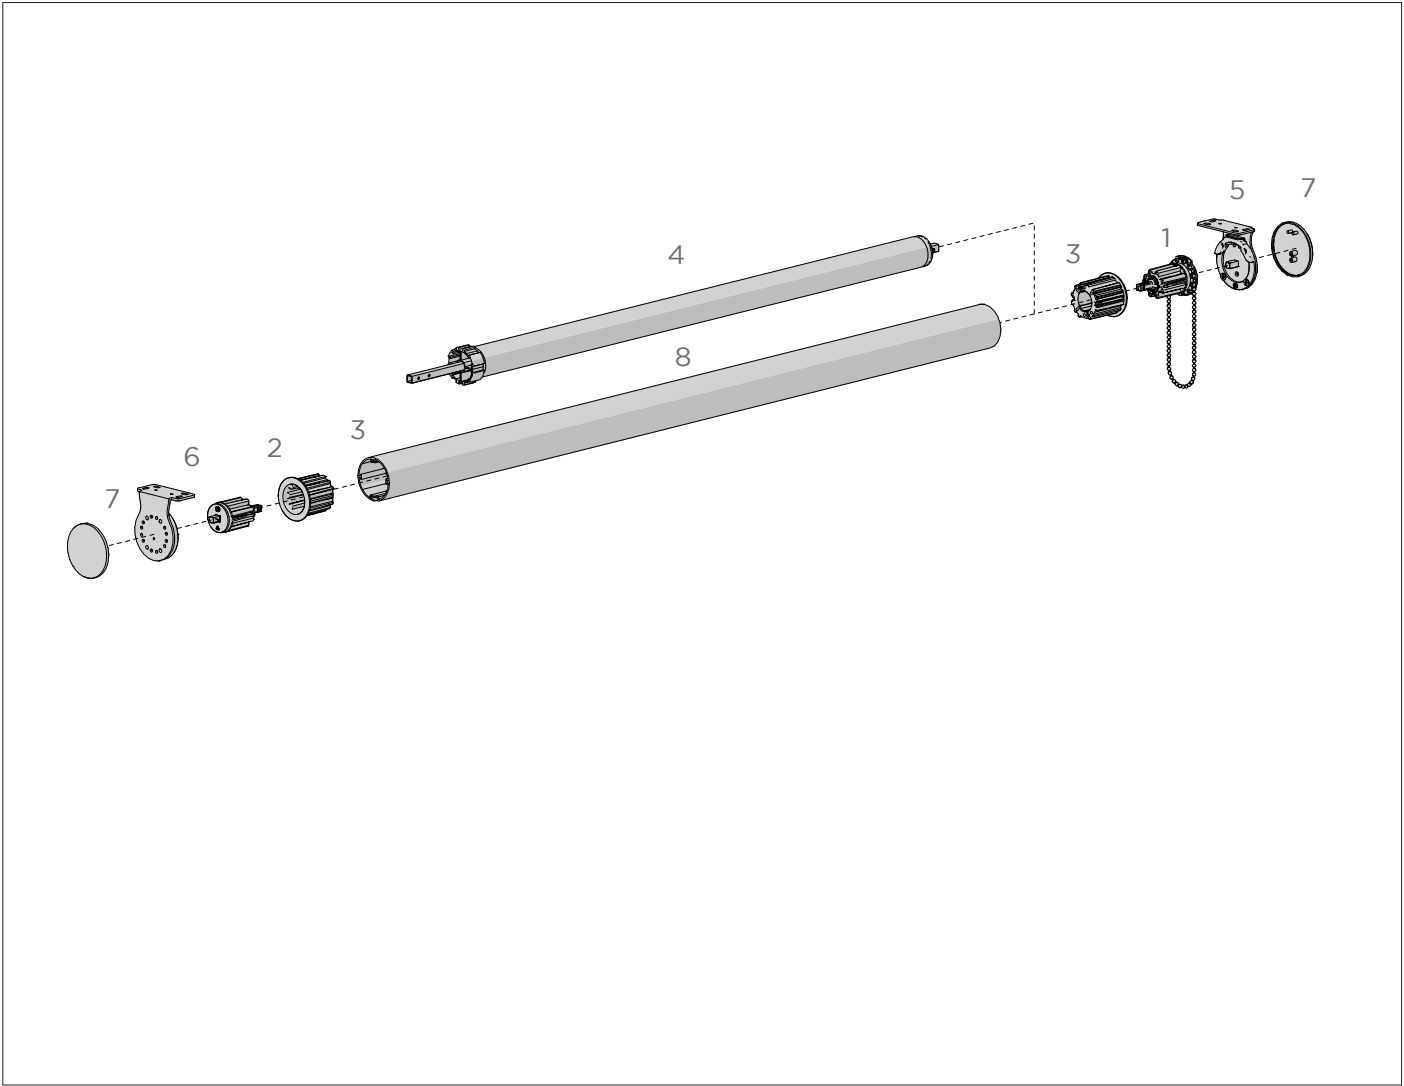

COLOUR RANGE

Black

SYSTEM UPGRADES