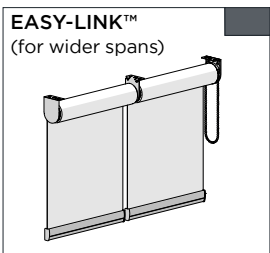

SYSTEM UPGRADES