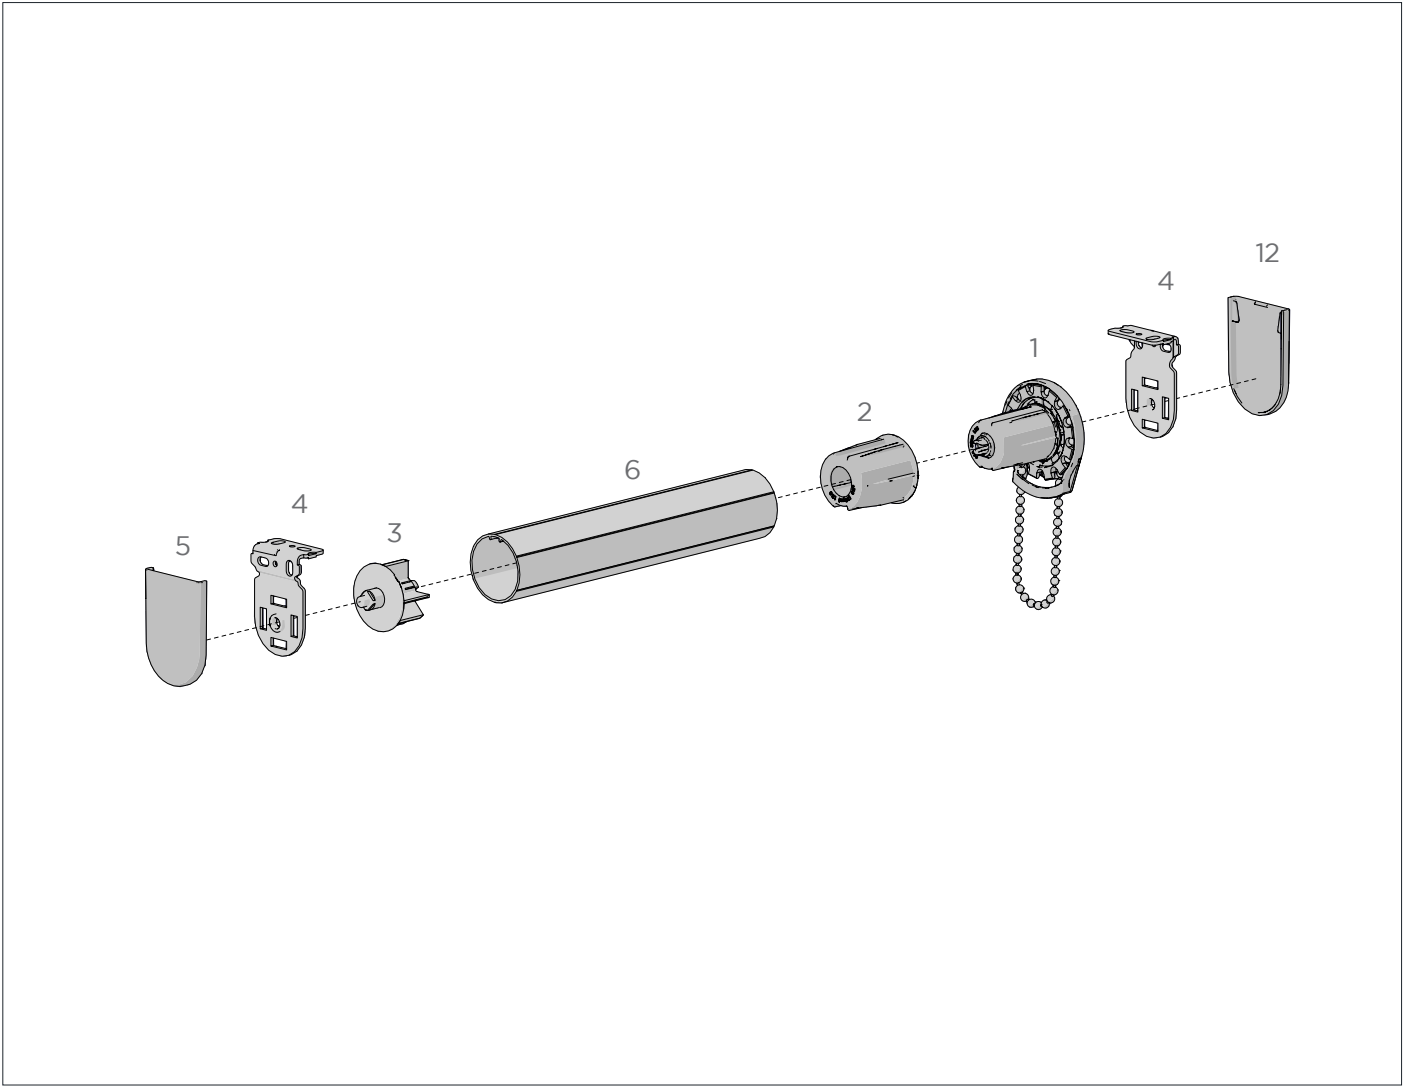

COLOUR RANGE

White

Black

PRODUCT OPTIONS

DOUBLE BRACKETS

(dual brackets for day/night blinds)

SYSTEM UPGRADES

SKYLINE EASY

link (to achieve wider spans)

SKYLINE MULTI-LINK

SKYLINE MULTI-LINK

independent control