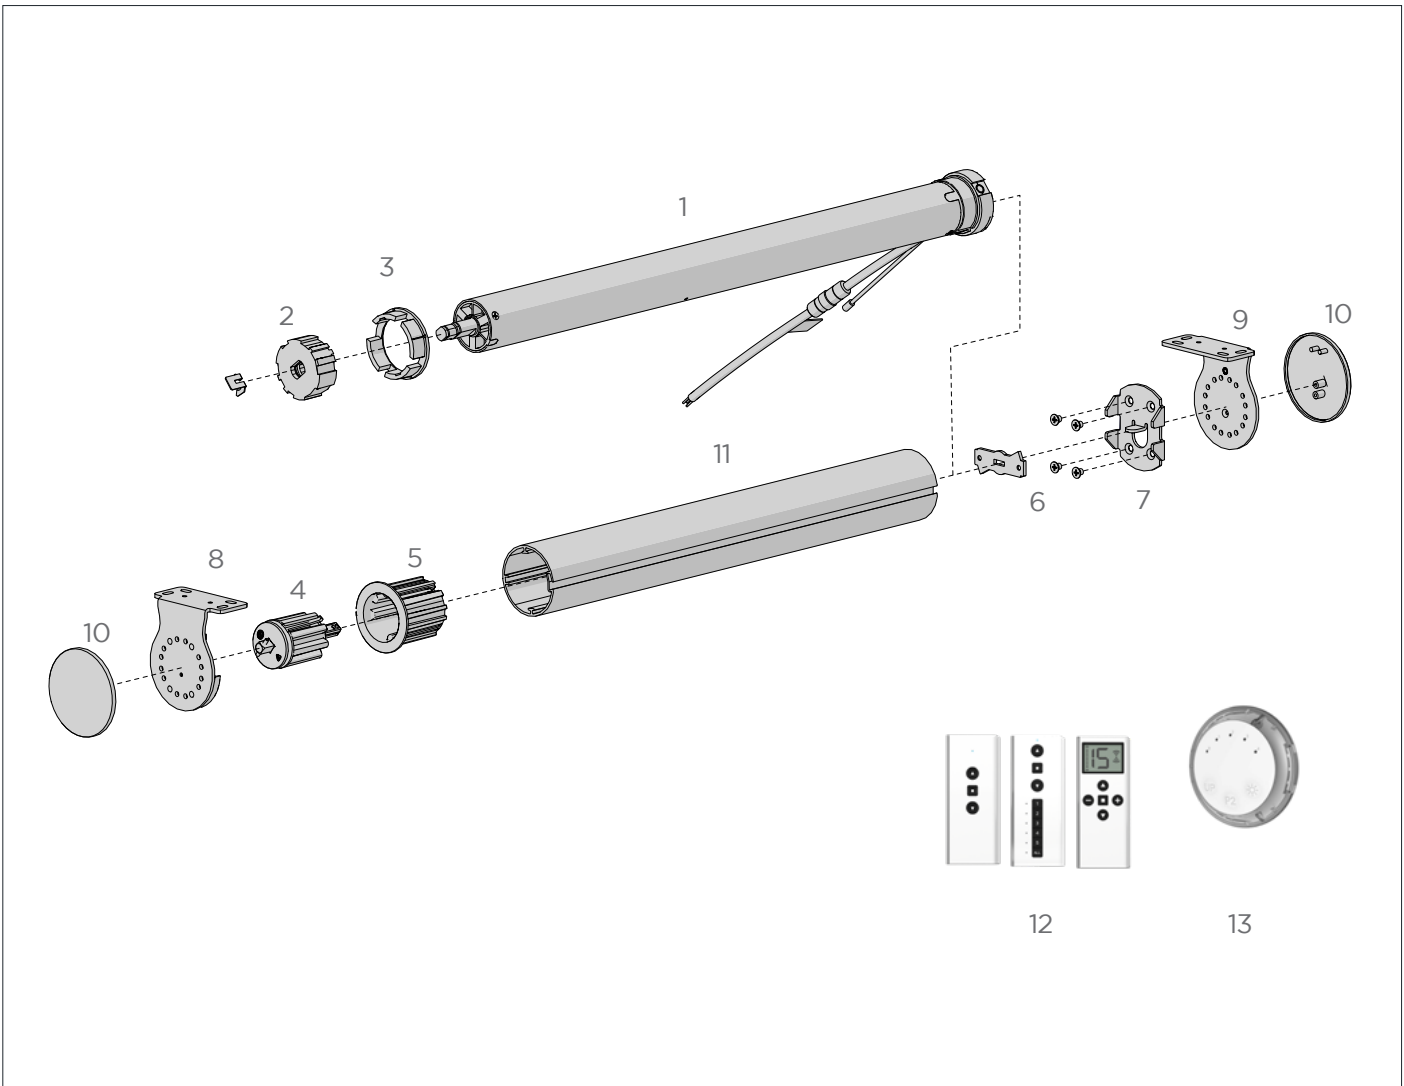

COLOUR RANGE

Pure white Black

PRODUCT OPTIONS

ADJUSTABLE BRACKETS
(idle end alternative & 5mm height adjustment)

VERTICALLY ADJUSTABLE
ROTATE

COMBO BRACKETS
(dual brackets for day/night blinds)

SYSTEM UPGRADES

MULTI-LINK
(for wider spans)

FRS VALANCE 120
(to conceal hardware)

SQUARE BOX 120
(for light blackout)