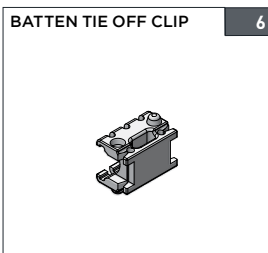

**BRAIDED CORD**

1.8mm/16ply

TYPE.	1 Roll = 500 metres
CODE.	AC01-1816-062500
PACK.	500   6000 Lm

COLOUR. snow whites 062 only  
 USE WITH. S60 Roman Lift Spool

COLOUR RANGE

off white

PRODUCT OPTIONS

**MACRO ROMAN ALUMINIUM BATTEN** 1  
 9/6.5mm x 4.8mt Length