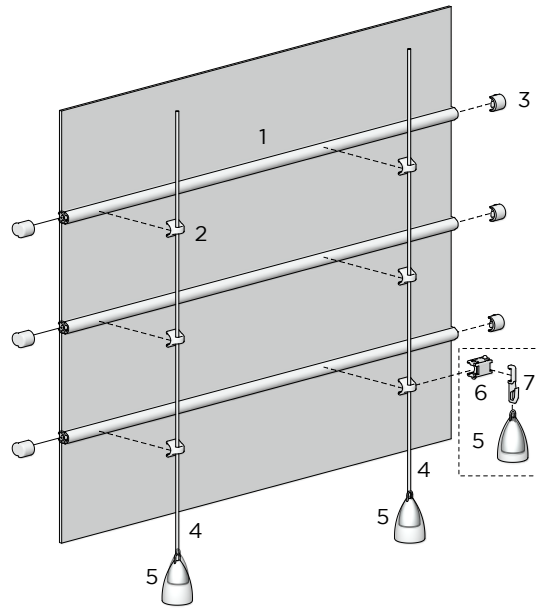

**BRAIDED CORD**

1.8mm/16ply

TYPE.	1 Roll = 500 metres
CODE.	AC01-1816-062500
PACK.	500   6000 Lm

COLOUR. snow whites 062 only  
 USE WITH. S60 Roman Lift Spool

COLOUR RANGE

off white

PRODUCT OPTIONS

**MACRO ROMAN ALUMINIUM BATTEN** 1  
 9/6.5mm x 4.8mt Length