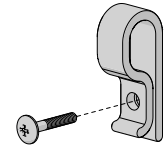

CHAIN TENSIONING HOOK 'SMALL' & SCREW 8c

Universal Fix

CODE.	SS91-1312-001040
PACK.	100 | 2000 Sets

COLOUR. clear 000 only
USE WITH. #10 Rotation Chains - Plastic or Metal