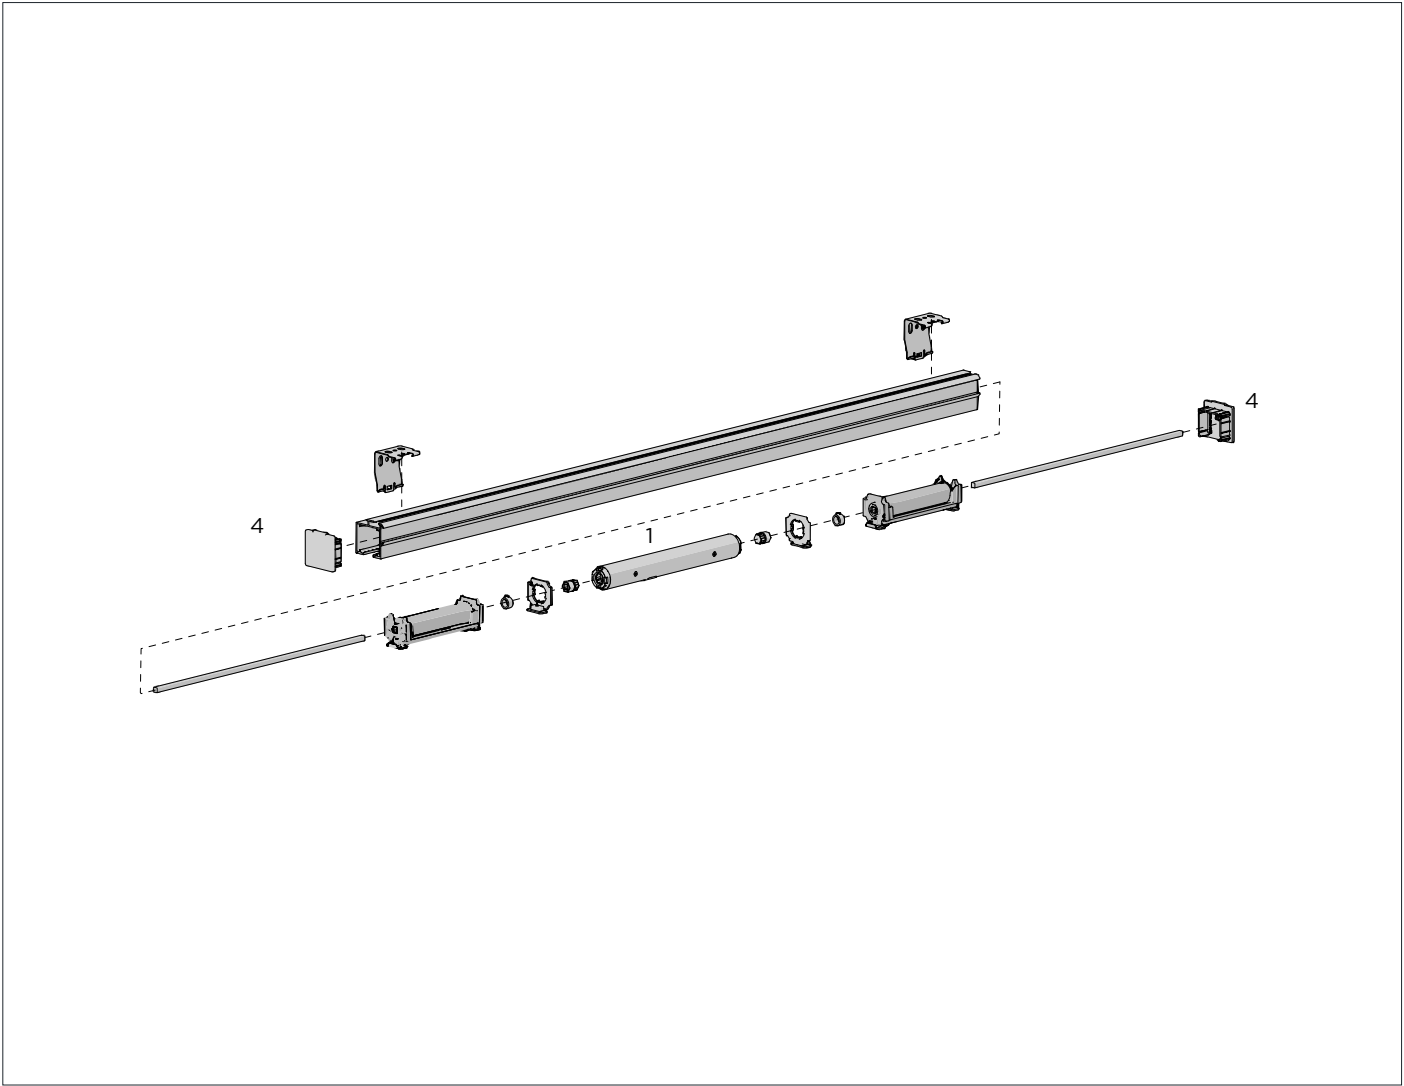

COLOUR RANGE

pure white

PRODUCT OPTIONS

SS38 SPRING LOADED MOUNTING CLIP

5b