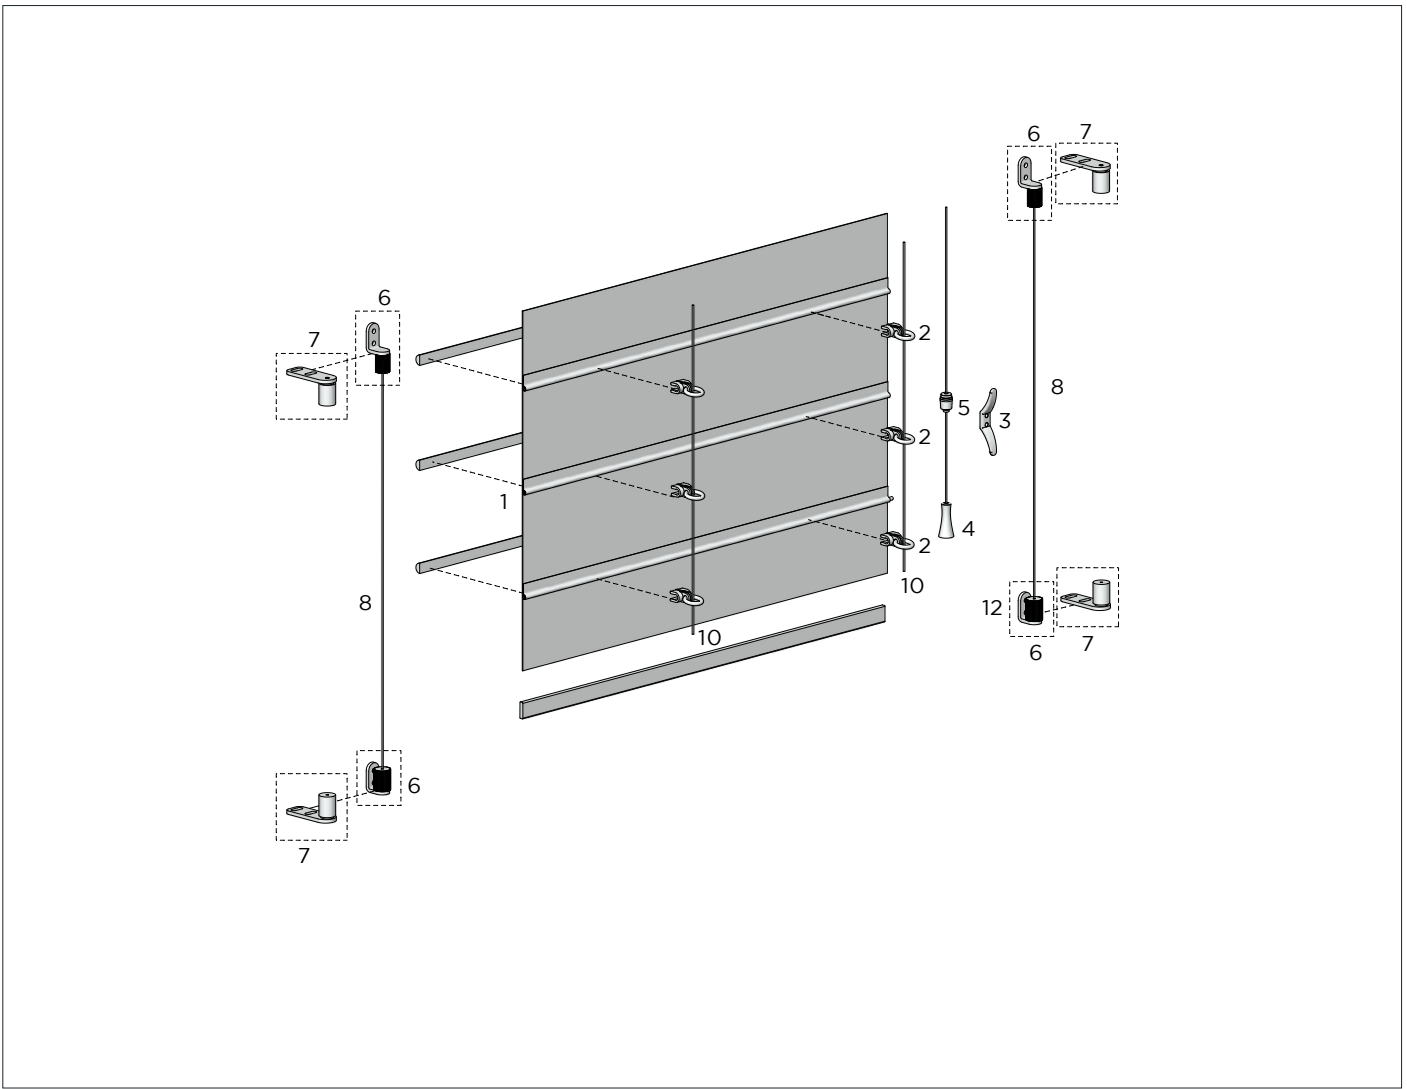

COLOUR RANGE

natural white