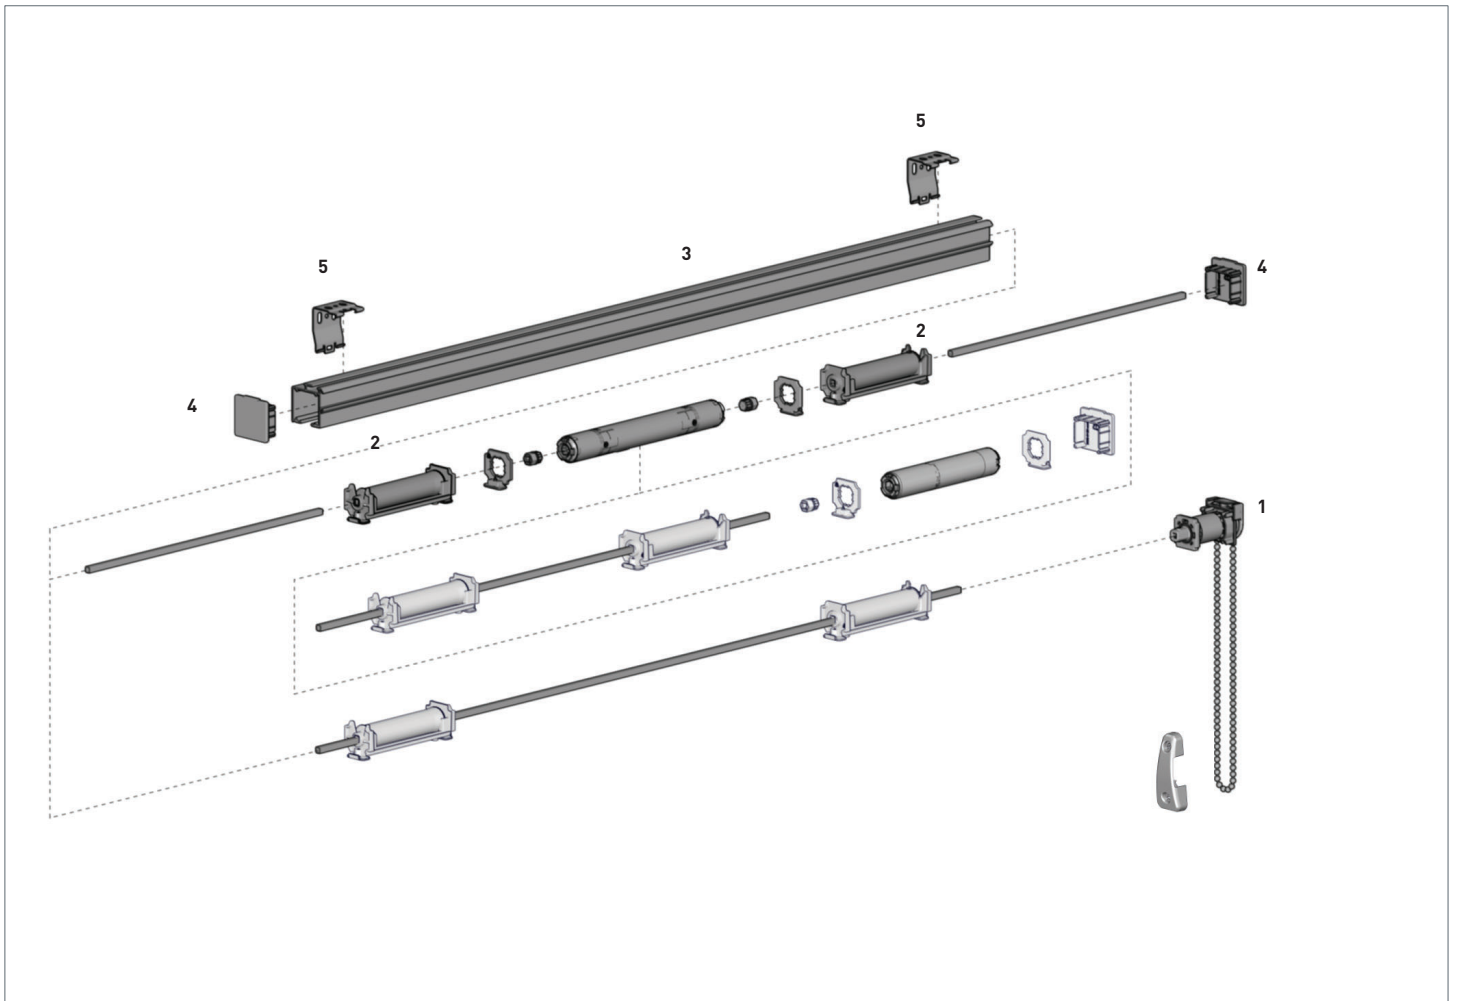

COLOR RANGE

Pure White

COMPATIBLE AUTOMATE™ MOTORS

AUTOMATE™ Cord Lift Motor

PRODUCT OPTIONS

AUTOMATE™
MOTORIZATION

p.37

SYSTEM UPGRADES