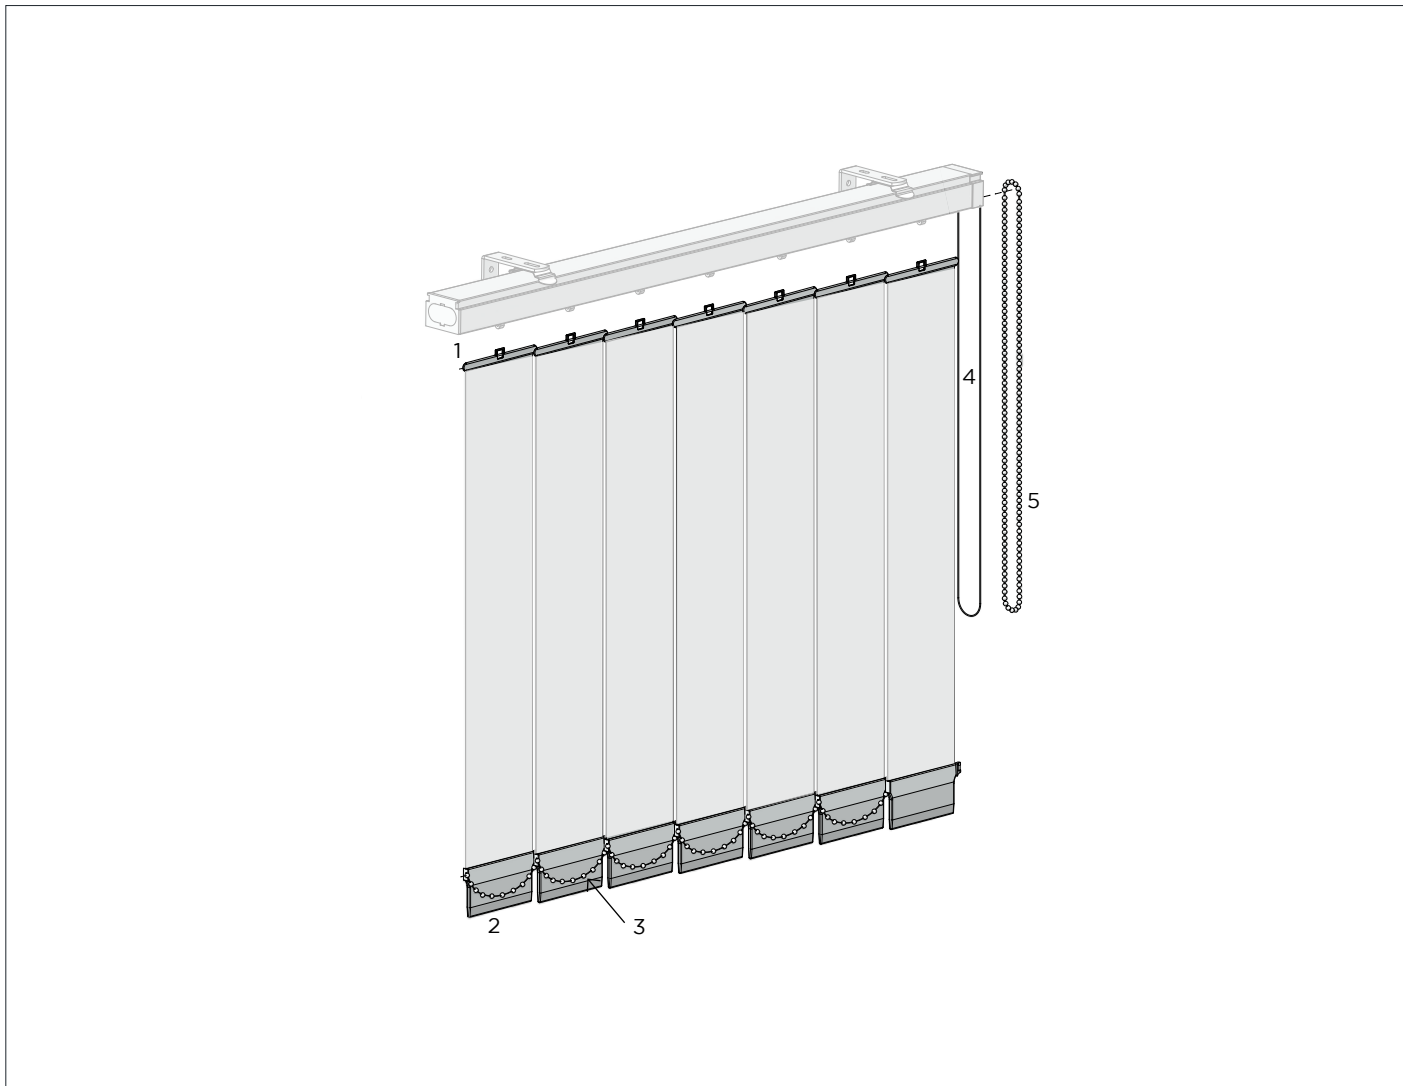

COLOUR RANGE

COMPONENTS

PLASTIC SLAT HANGER

TYPE.	89mm	100mm	127mm
CODE.	VA01-2001-060089	VA01-2001-060100	VA01-2001-060127
PACK.	1000 | 10000 Pcs	1000 | 10000 Pcs	1000 | 10,000 Pcs

COLOUR. natural white 060 only
USE WITH. Carriers

BOTTOM WEIGHTS

TYPE.	63 mm		
CODE.	VA01-4001-310063		
PACK.	350 | 24000 Pcs		

TYPE.	89mm	100mm	127mm
CODE.	VA01-4001-310089	VA01-4001-310100	VA01-4001-310127
PACK.	500 | 20000 Pcs	300 | 20000 Pcs	250 | 15000 Pcs

COLOUR. smokey 310 only
USE WITH. Link Chain