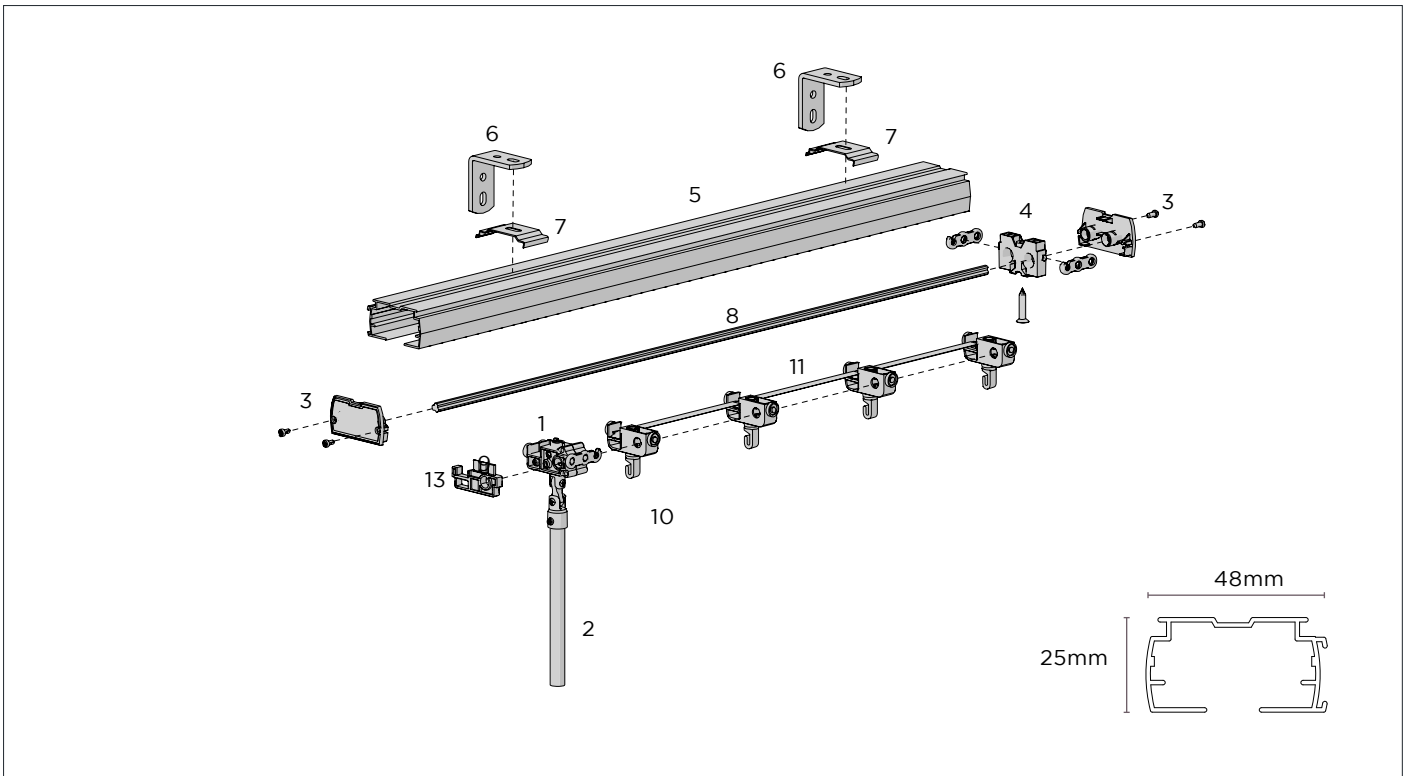

COLOUR RANGE

PRODUCT OPTIONS

SYSTEM UPGRADES